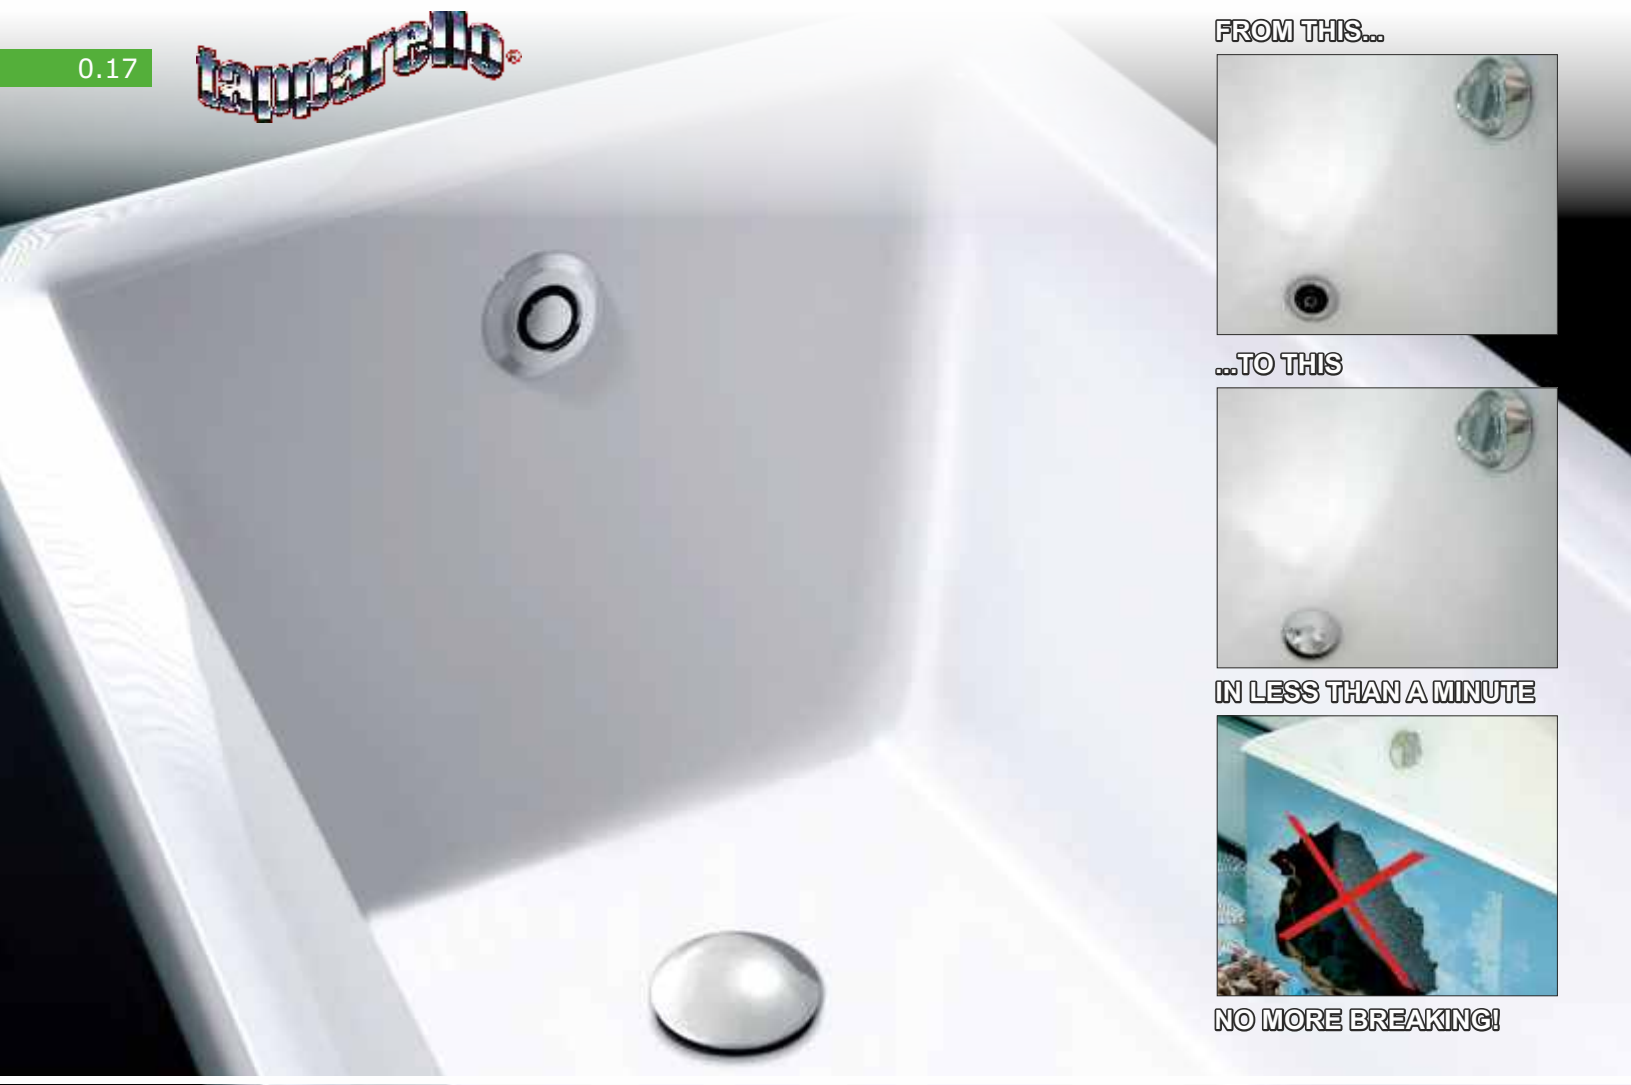

"TAPPAGUASTI" device to repair broken bath-tub drains. Stem $\varnothing$ 8/9 mm

Application: For bath-tub

Material: ABS + POM + brass

Color: polished

Code	Description	Carton	Pallet	Volume
08470T74S7	Chrome-plated brass plug $\varnothing$ 74 mm	1	N.A.	N.A.