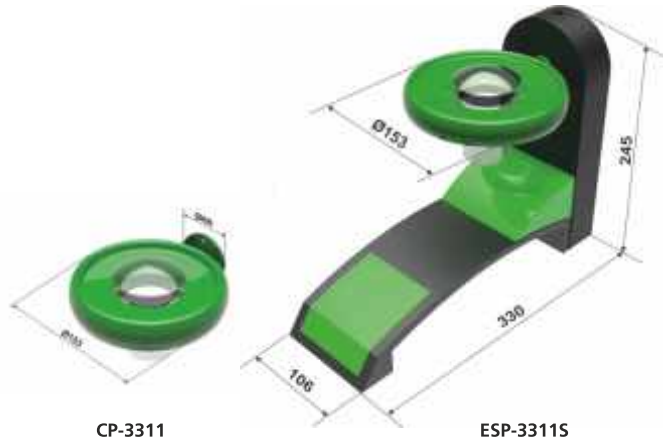

Code	Description
ESP-3311S	Exhibitor for wastes for table
CP3311	Exhibitor for wastes for wall

N.B.: The displays are supplied without the products in the picture

Exhibitor

Material: Printed plexiglass

Code	Description
ESP-0594	Exhibitor in plexiglass with angle valve 05110T24B7
ESP-0596	Exhibitor in plexiglass with angle valve 05990T24S7
ESP-0597	Exhibitor in plexiglass with angle valve 05000T24S7
ESP-0598	Exhibitor in plexiglass with angle valve 05970T24S7