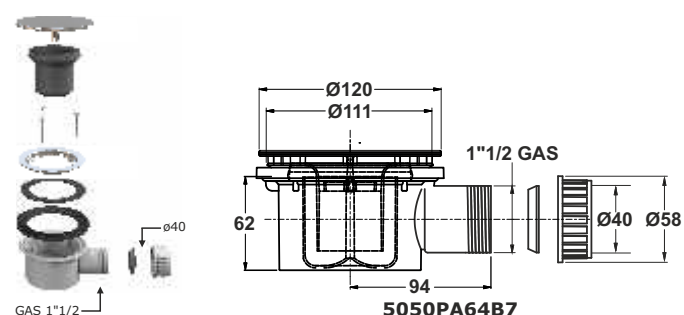

Code	Description	Carton	Pallet	Volume
5050PX64B7	Flat cover in ABS covered with stainless steel $\varnothing$ 120 mm. 1"1/2 threaded outlet with nut	25	500	0,108

5050PX50B7	Flat cover in ABS covered with stainless steel $\varnothing$ 120 mm. Plug-in $\varnothing$ 40/50 mm outlet	25	500	0,108

Waste with flat stainless steel flange without clips

"TRIGONO" trap for shower plates with $\varnothing$ 90 mm hole.
With wet siphon in accordance with EN274 regulation.
Waste with flat stainless steel flange without clips

Application: For shower plates with hole $\varnothing$ 90 mm

Material: polypropylene PP + stainless steel

Color: white / polished

Flow rate : 24,2 l/min

Water column : 50mm