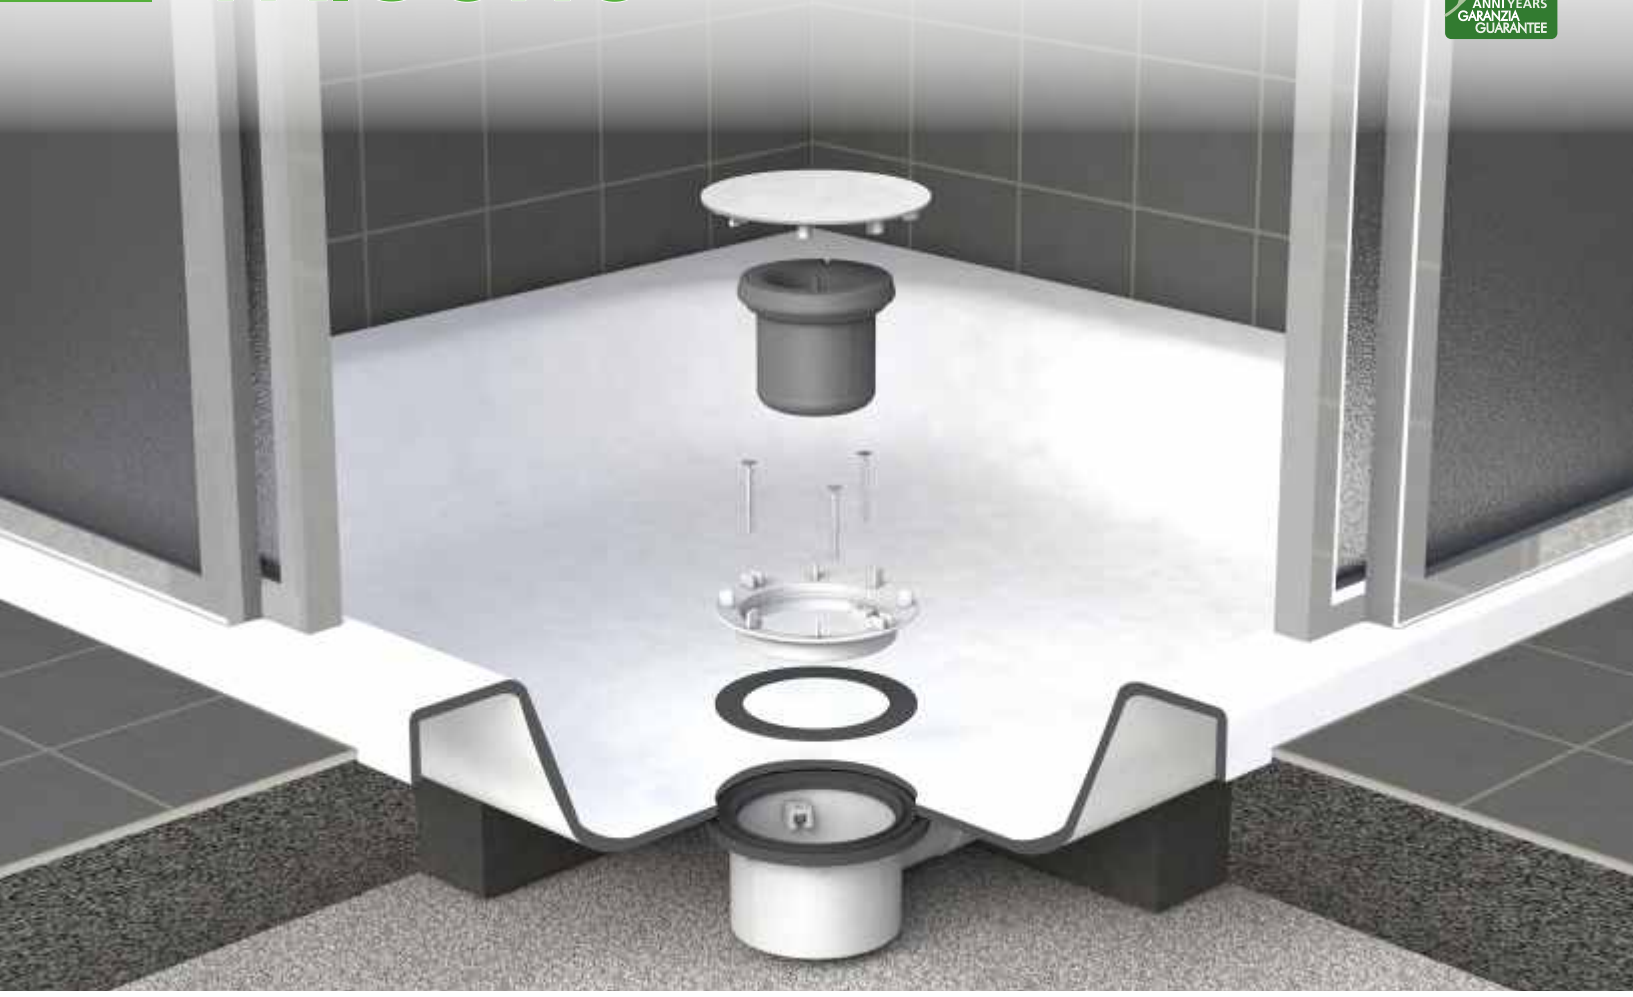

5280ST12B7

5290ST12B7

**New**  
PRODUCT

"TRIGONO" trap for shower plates with  $\varnothing$  90 mm hole.  
With wet siphon in accordance with EN274 regulation.  
Waste with flat stainless steel flange without clips