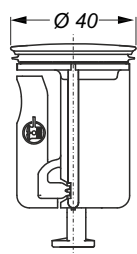

0934CX54B7