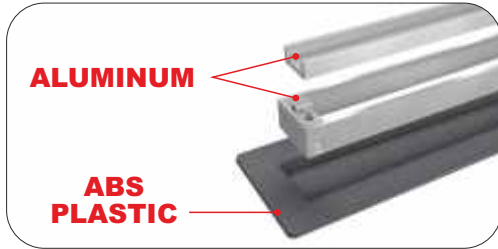

"CANALISSIMA" shower and floor channel. DOUBLE FACE adjustable full aluminium tileable grid

**Application:** For shower and floor drains

**Material:** Aluminum + ABS

**Color:** satinated / black

Code	Description	Carton	Pallet	Volume
6895AL20S	Central drain L 20 cm	1	N.A.	0,009
6895AL30S	Central drain L 30 cm	1	N.A.	0,009
6895AL40S	Central drain L 40 cm	1	N.A.	0,009
6895AL50S	Central drain L 50 cm	1	N.A.	0,009
6895AL60S	Central drain L 60 cm	1	N.A.	0,017
6895AL70S	Central drain L 70 cm	1	N.A.	0,017
6895AL80S	Central drain L 80 cm	1	N.A.	0,017
6895AL90S	Central drain L 90 cm	1	N.A.	0,017
6895AL100S	Central drain L 100 cm	1	N.A.	0,022