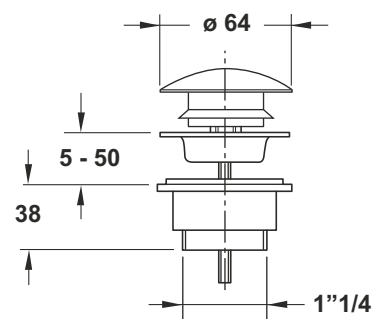

Brass waste with central screw. Waste connection

1"1/4, $\varnothing$ 65 mm flange

Application: For washbasin

Material: brass

Color: Chrome-plated

Code	Description	Carton	Pallet	Volume
09510T54S7	Non-lockable waste in chrome-plated brass	50	1500	0,034
09610T54S7	Lockable waste in chrome-plated brass	50	1500	0,034