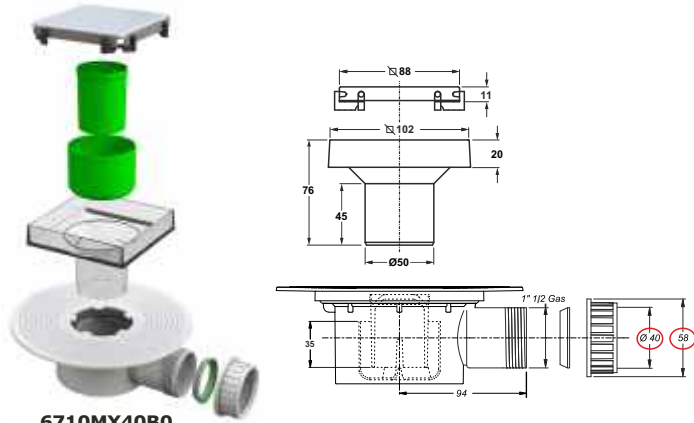

**Color:** white / transparent

Code	Description	Carton	Pallet	Volume
6710MX40B0	10x10 cm grid, threaded 1"1/2 nut outlet	20	400	0,106
6710MX45B0	10x10 cm grid, plug in ø 40/50 mm outlet	20	400	0,106

6710MX40B0