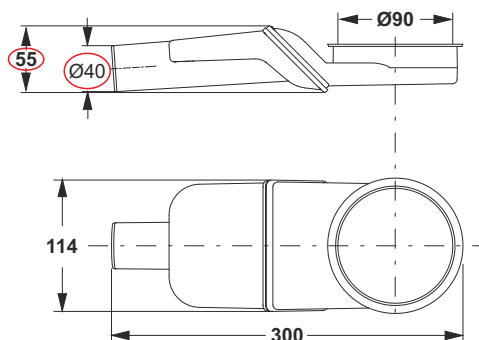

6770EC40B2

Flow rate : 29,5 l/min

*Siphon water column: from around 10 mm to 20 mm (it depends on the depth of hose insertion)