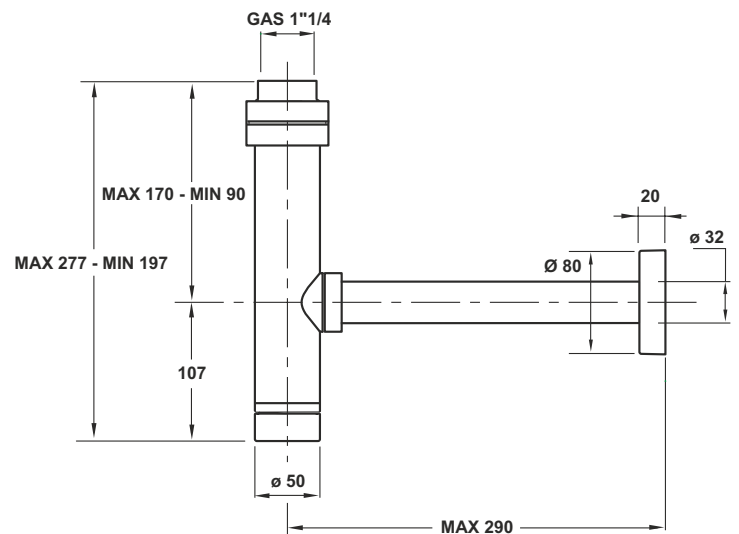

"MINIM-ALL" minimal bottle trap line for wash-basin.

Waste connection 1"1/4, outlet pipe $\varnothing$ 32x250 mm

Application: For washbasin

Material: ABS + brass

Color: Chromed plated

Code	Description	Carton	Pallet	Volume
0590OT25K7 Professional	Chrome-plated brass flange	12	420	0,057
0590AB25K7	Chrome-plated ABS flange	12	420	0,057