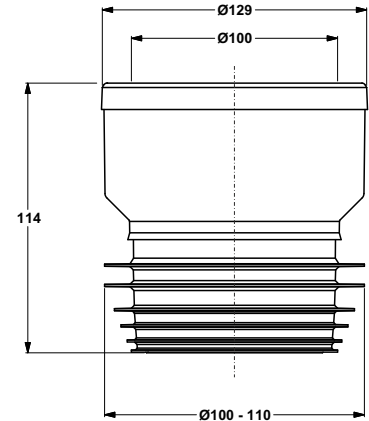

"TALL" double-injected WC coupling. Tall version.
IN $\varnothing$ 100/110 mm - OUT $\varnothing$ 100/110 mm.

Application: For floor mounted WC

Material: polypropylene PP + TPE

Color: white / yellow

Code	Description	Carton	Pallet	Volume
8423HL10C0	Straight	18	540	0,060

"TALL" double-injected WC coupling. Tall version.
IN $\varnothing$ 100/110 mm - OUT $\varnothing$ 100/110 mm.

Application: For floor mounted WC

Material: polypropylene PP + TPE

Color: white / yellow