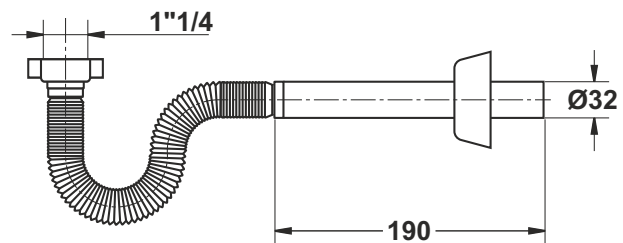

SIFONCELLO is suitable also for the column-wash basins, which have the same problems of poor manual agility.

In fact, the flexible part, once the pipe-fitting has been easily fixed to the flexible fitting fixed outlet of the bidet, remains hidden in the special cavity, while the pipe which enters in the wall, is smooth and elegantly chromium-plated.

"SIFONCELLO" extensible trap for wash basin and bidet. Waste connection 1"1/4 outlet $\varnothing$ 32x230 mm

Application: For washbasin or bidet

Material: Polypropylene PP + ABS

Color: white / chrome-plated

Code	Description	Carton	Pallet	Volume
2814PP54B7	Plastic nut, chrome-plated outlet pipe	25	900	0,048

"SIFONCELLO" extensible trap for wash basin and bidet. Waste connection 1"1/4 outlet $\varnothing$ 32x230 mm

Application: For washbasin or bidet

Material: Polypropylene PP + ABS

Color: white

Code	Description	Carton	Pallet	Volume
2814PP54B0	Plastic nut, white outlet pipe	25	900	0,048