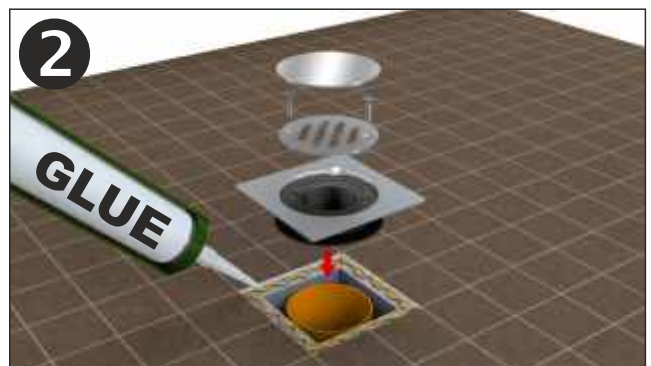

APPLICATION FOR Ø75mm PIPE