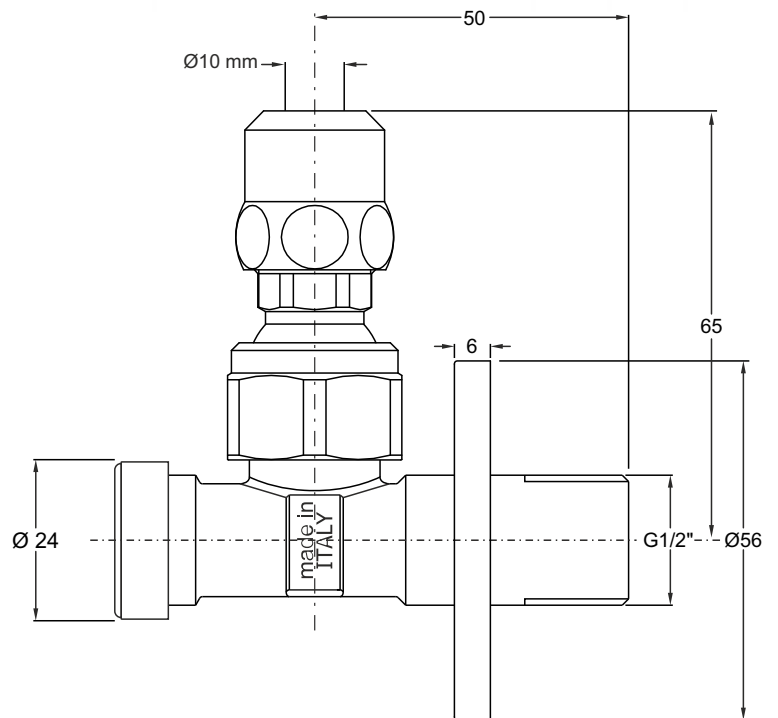

New
PRODUCT