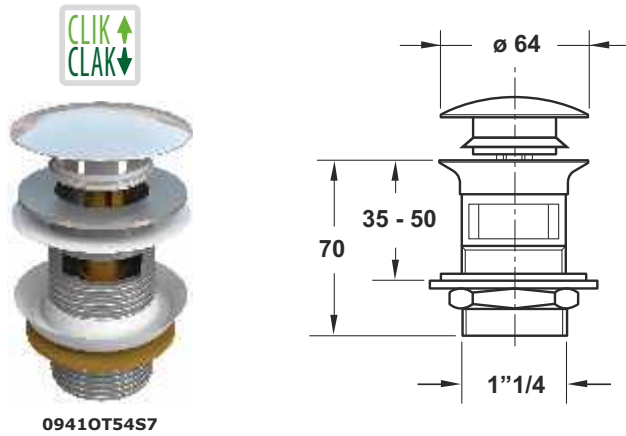

Lockable waste in chrome-plated brass with counter-nut in brass. Waste connection 1"1/4, ø 65 mm flange

Application: For bidet or washbasin

Material: brass

Color: Chrome-plated

Code	Description	Carton	Pallet	Volume
09410T54S7	With overflow	50	1500	0,034
09420T54S7	Without overflow	50	1500	0,034