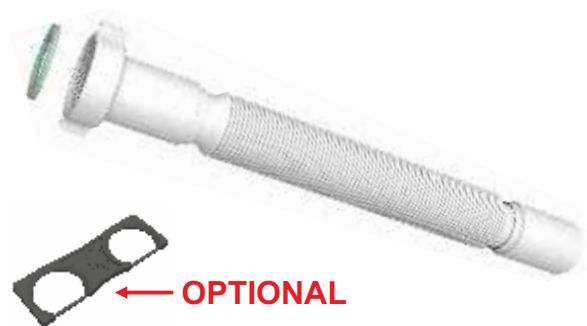

# MagikOne

"MAGIKONE" flexible and extensible pipe with light alloy threaded nut. BI-POWER washers / with rosette

**Application:** For washbasins, bidets and kitchen sinks

**Material:** polypropylene PP + Light alloy