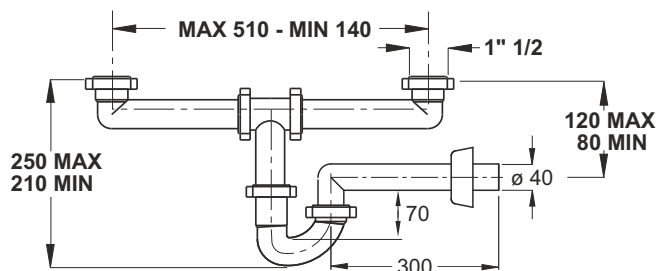

"MAGNUM" pipe odour trap for kitchen sinks.

Outlet pipe ø40 X 230 mm

**Application:** For double bowl kitchen sinks

**Material:** polypropylene PP

**Color:** white

Code	Description	Carton	Pallet	Volume
1620CP40B0	Valve connection 1"1/2	25	375	0,131