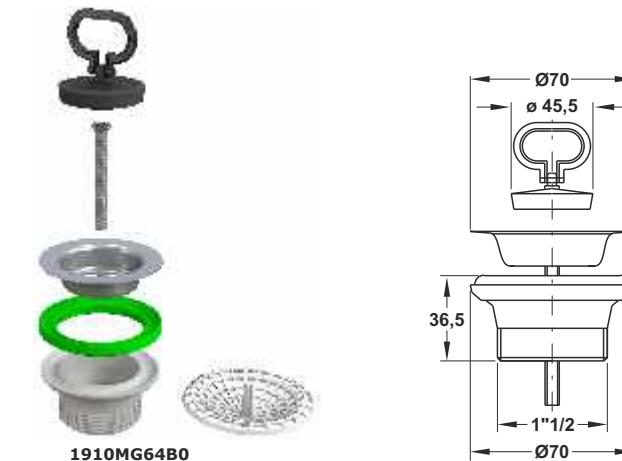

"SIMPLEX" small traditional valve for kitchen sinks. Flange $\varnothing$ 70mm, without overflow

Application: For kitchen sinks with $\varnothing$ 70 mm hole

Material: stainless steel + polypropylene PP

Color: metal / white

Code	Description	Carton	Pallet	Volume
1910WL64B0	$\varnothing$ 45,5 mm Plug with ring	50	3200	0,029
1910MG64B0	$\varnothing$ 45,5 mm Plug with handle	50	3200	0,029