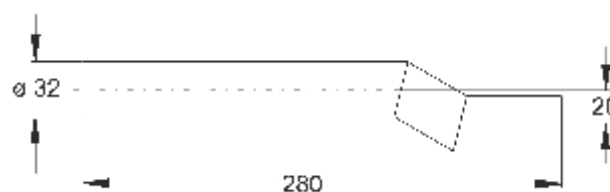

Eccentric pipe to connect the flushing pipe to the WC.

Offset 2 cm

**Application:** To be connected with the WC

**Material:** ABS

**Color:** chrome plated

Code	Description	Carton	Pallet	Volume
<b>8800CR32B7</b>	$\varnothing$ 32 mm	1	N.A.	N.A.