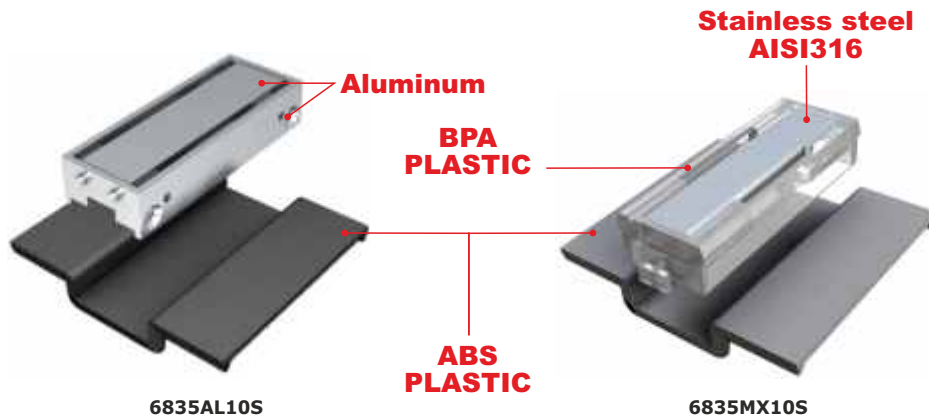

Bridge for "CANALISSIMA". With tileable grid 10 cm long

Application: For customized floor drains

Material: Aluminum / BPA + stainless steel AISI316 + ABS

Color: satinated

Code	Description	Carton	Pallet	Volume
6835AL10S	Aluminium grid	N.A.	N.A.	N.A.
6835MX10S	"MIXAGE" grid	N.A.	N.A.	N.A.