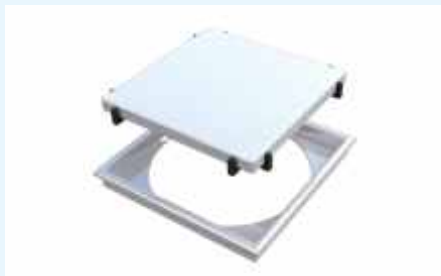

Cover mounted with visible glossy surface