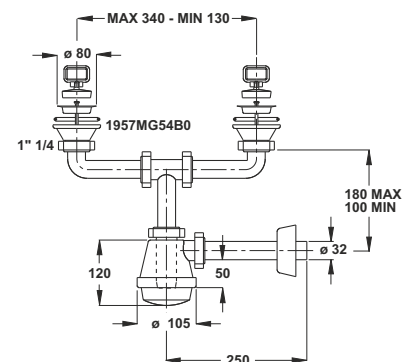

Code	Description	Carton	Pallet	Volume
1386CP54B0	With $\varnothing$ 80 mm plastic grid valve	25	375	0,131