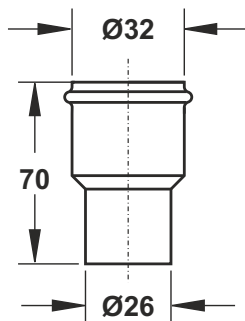

0694GZ32B3