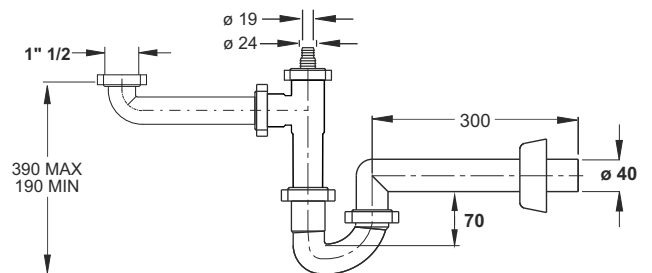

"SPACE-CROSS 1" space saver trap for kitchen.

Waste connection 1"1/2, outlet $\varnothing$ 40 mm.

Application: For single bowl kitchen sinks

Material: polypropylene PP

Color: white

New
PRODUCT

Code	Description	Carton	Pallet	Volume
1630SP40B0	Single inlet, space saver	25	375	0,131

"CROSS 2" kitchen trap with double inlet connection.

Waste connection 1"1/2, outlet $\varnothing$ 40 mm.

Application: For double bowl kitchen sinks

Material: polypropylene PP

Color: white

New
PRODUCT

Code	Description	Carton	Pallet	Volume
1640KP40B0	Double inlet, wate water discharge on the side	25	375	0,131