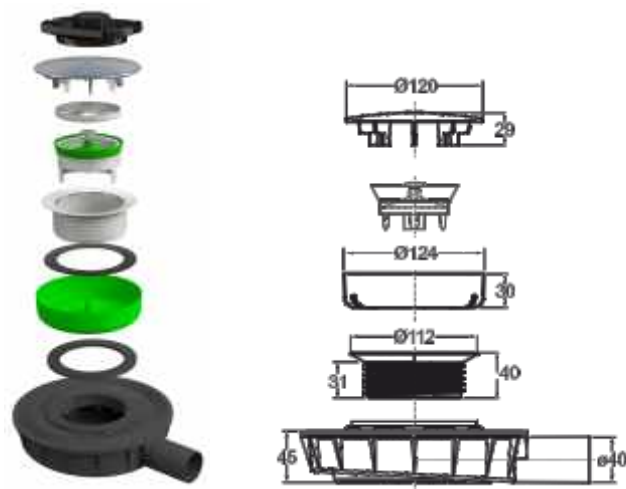

5230CR40S7 - 5230IX40S7