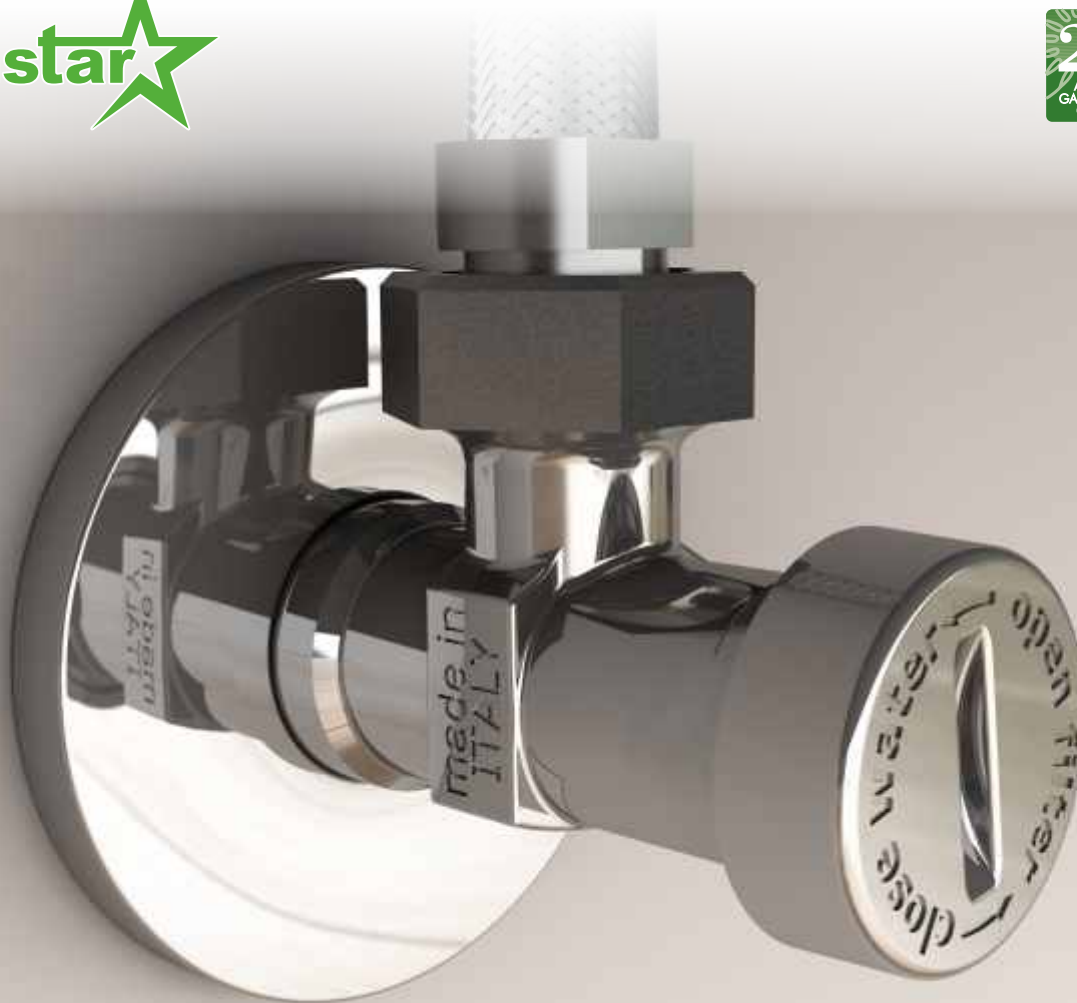

"GREENSTAR" angle valve with filter. With POM anti-return valve

Application: For bathroom and kitchen applications

Material: Brass CW617 + POM + ABS

Color: Chrome-plated

Code	Description	Carton	Pallet	Volume
0515FL17B7	"1/2 x "3/8	150	9600	0,029
0515FL24B7	"1/2 x "1/2	150	9600	0,029
0515FL27B7	"1/2 x "3/4	150	9600	0,029
0515FL10B7	"1/2 x ø 10 mm	150	9600	0,029

New
PRODUCT