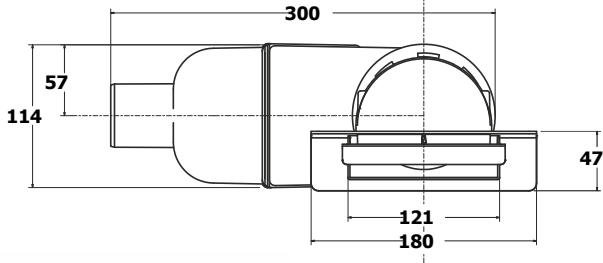

* with SOGLIOLA siphon $\varnothing$ 50mm
min. 90 mm - max 105 mm
with SOGLIOLA siphon $\varnothing$ 40mm
min. 70 mm - max 85 mm

LEGEND

- 1 Stainless steel AISI 316 cover (supplied with the glossy or satinated finish)
- 2 Tiles stopper
- 3 Anti-smell valve NRV
- 4 "WALLY" wall drain body
- 5 Sogliola siphon $\varnothing$ 40 mm
- 6 Sogliola siphon $\varnothing$ 50 mm