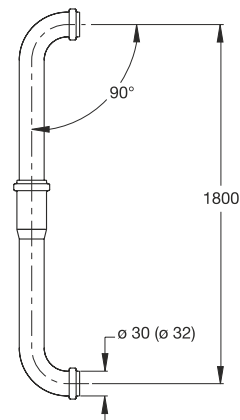

Code	Description	Carton	Pallet	Volume
8890PV30C2	90° inlet bend	40	400	0,138