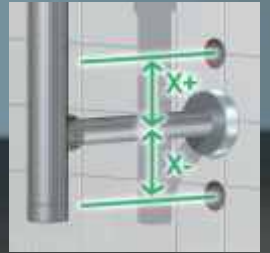

0

0

CHROMIUM-PLATED

 **bonomini**<sup>®</sup>  
TECNOLOGIE IDRAULICHE

Insert the trap into its place, considering the alignment measure between the pipe and the wall outlet

Cut the exceeding part of the siphon if it corresponds to the measure X+, otherwise buy the special extension MINIM ALL if the measure corresponds to X