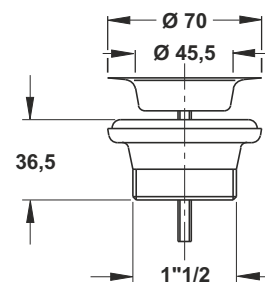

Code	Description	Carton	Pallet	Volume
5964NC70B0	Deep inox grid $\varnothing$ 70 - 45,5 mm	100	3600	0,048

Simplex waste for shower plates in stainless steel.

Bi-Power washers

Application: For shower plates with hole $\varnothing$ 50 mm

Material: polypropylene PP + stainless steel

Color: white / polished