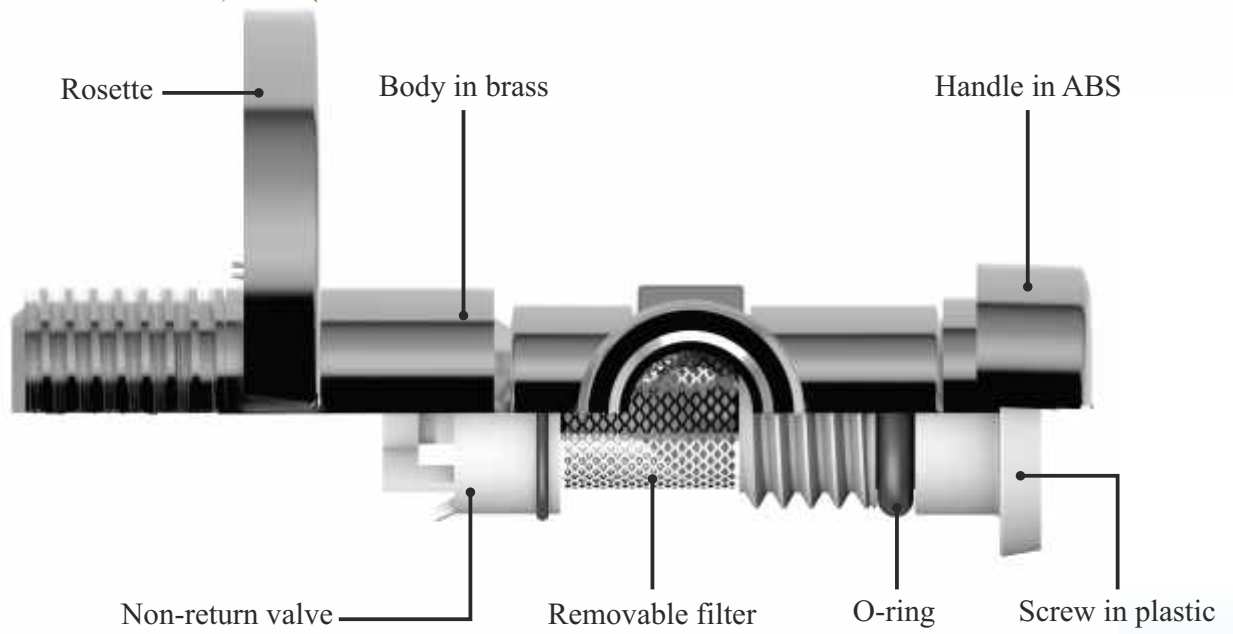

"GREENSTAR" angle valve with filter. With POM anti-return valve

Application: For bathroom and kitchen applications

Material: Brass CW617 + POM + ABS

Color: Chrome-plated

Code	Description	Carton	Pallet	Volume
0515SN10B7	"1/2 x ø 10 mm, with spherical joint	150	9600	0,029