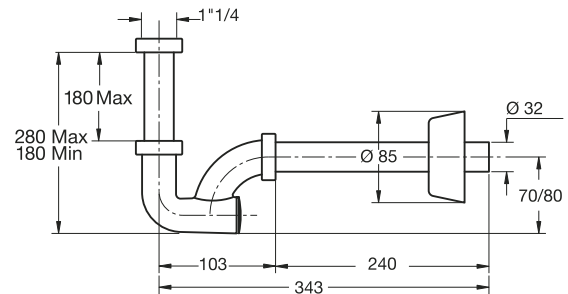

Code	Description	Carton	Pallet	Volume
2750PP32B0	Waste connection 1"1/4 outlet $\varnothing$ 32x250 mm	25	750	0,057

Bottle-trap "Monster" without waste.

BI-POWER washers

Application: For washbasin

Material: Polypropylene PP

Color: white