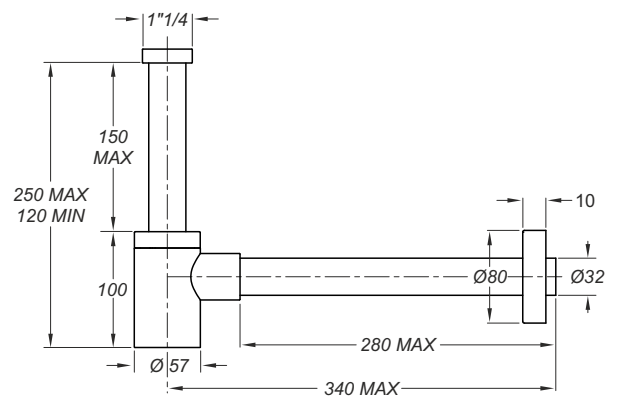

New
PRODUCT