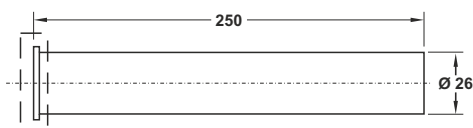

Flanged pipe.

Application: To connect the siphon to the valve

Material: ABS

Color: Chromed plated

Code	Description	Carton	Pallet	Volume
0626CC25B7	$\varnothing$ 26 x 250 mm	1	N.A.	N.A.
0632CC25B7	$\varnothing$ 32 x 250 mm	1	N.A.	N.A.
0632CC30B7	$\varnothing$ 32 x 300 mm	1	N.A.	N.A.

0626CC25B7