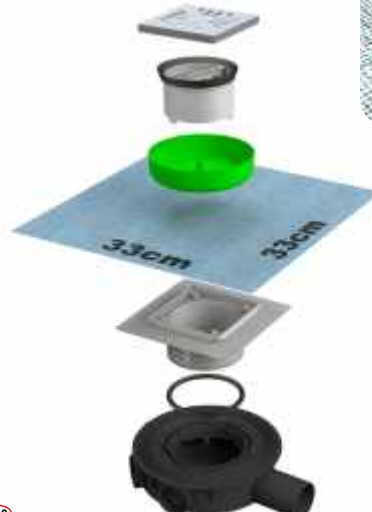

6338IM50S2

Flow rate : 49,0 l/min

Water column : 25mm