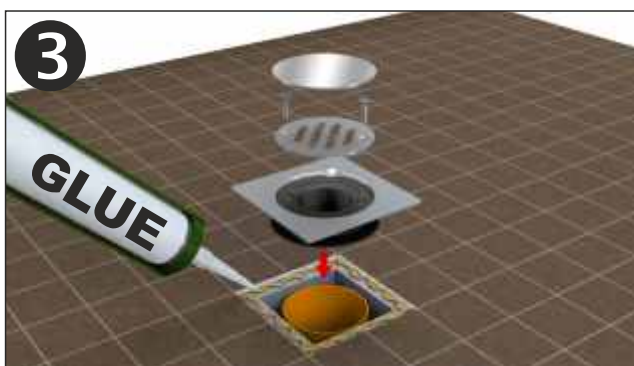

APPLICATION FOR Ø50mm PIPE