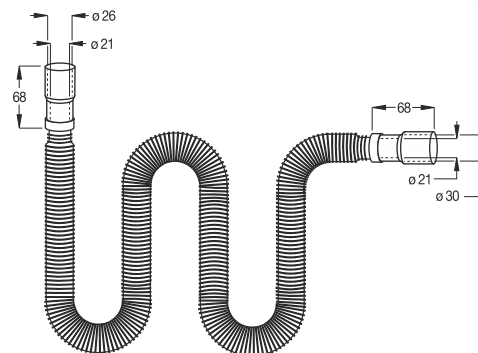

Bent connection nozzle. Threaded nut 1"

**Application:** For washing machine or dishwasher

**Material:** ABS + Polypropylene PP

**Color:** white / chrome-plated

**3920CR44B7**

**3920EC44B0**

Code	Description	Carton	Pallet	Volume
<b>3920CR44B7</b>	Chrome-plated version	25	N.A.	0,009
<b>3920EC44B0</b>	White version	25	N.A.	0,009