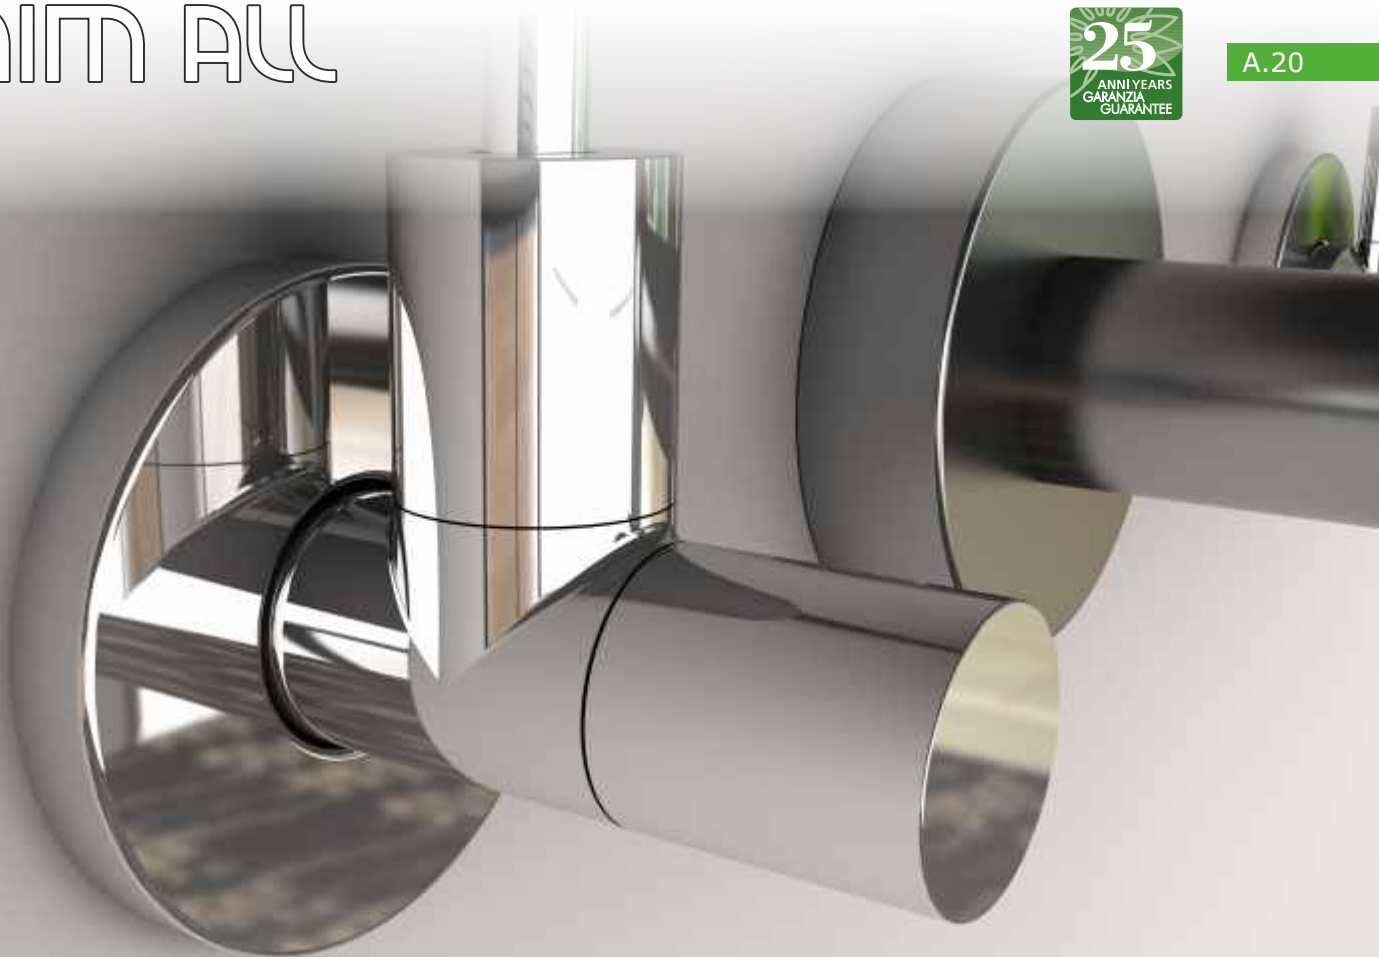

MINIMALL

25
ANNI YEARS
GARANZIA
GUARANTEE

A.20

"MINIMALL" minimalistic angle-valve. With traditional screw-type opening

Application: For bathroom and kitchen applications

Material: Brass CW617

Color: Chrome-plated

Code	Description	Carton	Pallet	Volume
05990T24S7	"1/2 x $\varnothing$ 10 mm (con anello di teflon/with teflon ring)	52	2080	0,033