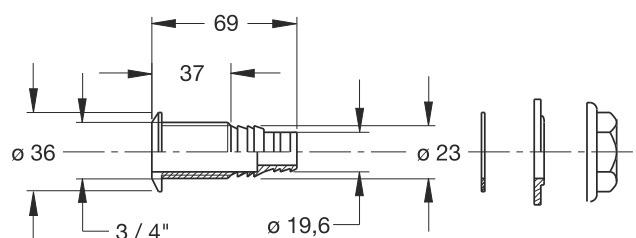

Code	Description	Carton	Pallet	Volume
3970EC34B0	Nut 3/4"	25	N.A.	0,004