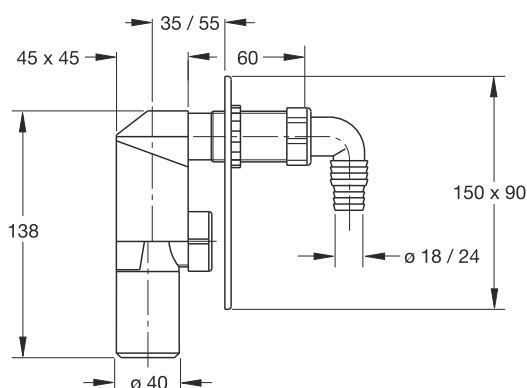

"COMPACT" concealed trap for washing machine or dishwasher. Weldable to PEHD pipes

Application: For washing machine or dishwasher

Material: PEHD + ABS

Color: black / white / chrome-plated

Code	Description	Carton	Pallet	Volume
3400IX40B9	Plate in stainless steel and accessories in white plastic	25	750	0,057
3400CR40B9	Plate and accessories in plastic ABS chrome-plated	25	750	0,057
3400EC40B9	Plate and accessories in white plastic	25	750	0,057