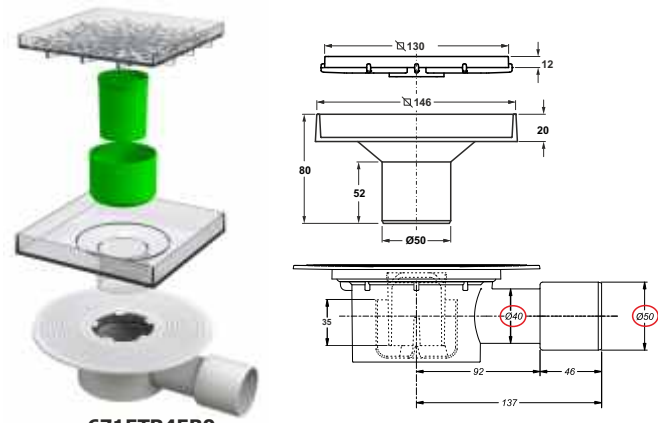

6715TR45B0

"TRIGONO" tile-holding floor trap. With tileable and reversible stainless steel grid "DOUBLE-FACE"

Application: For shower and floor drains

Material: polypropylene PP + PMMA

Color: white / transparent

Code	Description	Carton	Pallet	Volume
6715MX40B0	15x15 cm grid, threaded 1"1/2 nut outlet	20	400	0,106
6715MX45B0	15x15 cm grid, plug in ø 40/50 mm outlet	20	400	0,106