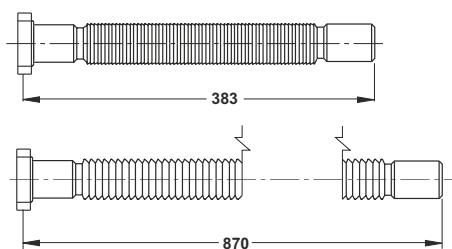

TEMPERATURE OF USE: - 30° C, + 90° C

ATTENTION: The thickness of these items does not allow the installation underground!

"MAGIKONE" flexible and extensible pipe with plastic nut.

BI-POWER washers / single outlet

Application: For washbasins, bidets and kitchen sinks

Material: polypropylene PP

Color: white

Code	Description	Carton	Pallet	Volume
9332PP54B0	1"1/4 x ø 32 mm	190	2850	0,131
9340PP64B0	1"1/2 x ø 40 mm	150	2250	0,131
9334PP54B0	1"1/4 x ø 32/40 mm	125	2500	0,106
9345PP64B0	1"1/2 x ø 40/50 mm	140	1120	0,160