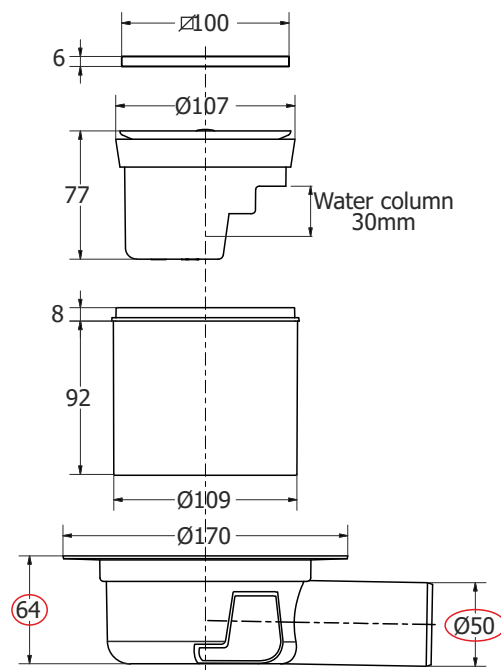

Double closure: hydraulic and mechanical closes the smell even without the presence of water

"EAST-DRAIN" floor drain with removable siphon diaphragm cartridge. 10 x 10 cm grid

Application: For indoor applications with thin slabs

Material: ABS + stainless steel

Color: grey / metal

Code	Description	Carton	Pallet	Volume
6020AR10B2	Horizontal outlet $\varnothing$ 50 mm	N.A.	N.A.	N.A.

New
PRODUCT

Flow rate : 36,0 l/min

Water column : 30mm