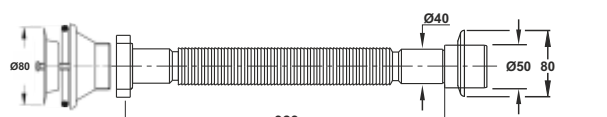

9544PP64B0