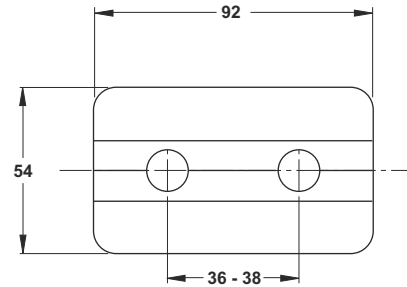

"DUPLO" opening rosette. Twin openings

Application: For radiators

Material: polypropylene PP

Color: white

Code	Description	Carton	Pallet	Volume
9911PP36B0	ø 8 mm - 16 mm	50	32000	0,004

"EXPORT" opening rosette for radiators, with snap closing. Universal

Application: For radiators

Material: polypropylene PP

Color: white