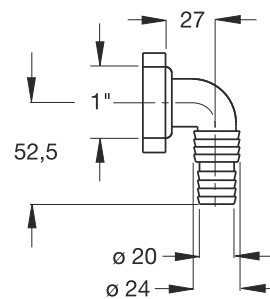

Bent connection nozzle. Threaded nut 1"

**Application:** For washing machine or dishwasher

**Material:** ABS + Polypropylene PP

**Color:** white / chrome-plated

**3920CR44B7**

**3920EC44B0**

Code	Description	Carton	Pallet	Volume
<b>3920CR44B7</b>	Chrome-plated version	25	N.A.	0,009
<b>3920EC44B0</b>	White version	25	N.A.	0,009