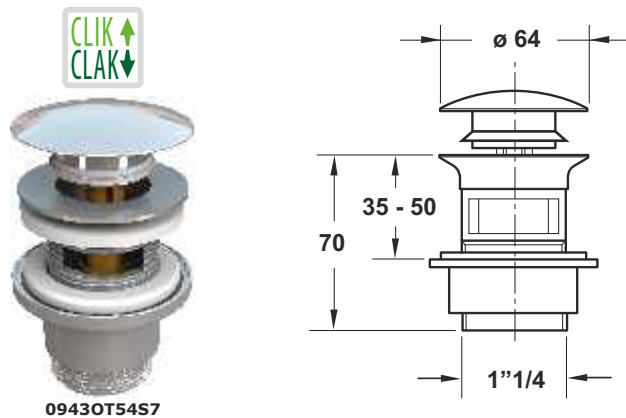

Lockable waste in chrome-plated brass with chrome-plated counter-nut. Waste connection 1"1/4, ø 65 mm flange

Application: For bidet or washbasin

Material: brass

Color: Chrome-plated

Code	Description	Carton	Pallet	Volume
09430T54S7	With overflow	50	1500	0,034
09450T54S7	Without overflow	50	1500	0,034