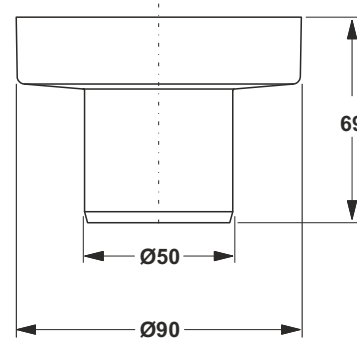

VERTICALE OUTLET for CANALISSIMA

6.20

Vertical reducer for "CANALISSIMA". To connect the shower channel to vertical drain pipes

Application: for "CANALISSIMA"

Material: ABS

Color: black

Code	Description	Carton	Pallet	Volume
6990AB50B2	Outlet $\varnothing$ 50 mm, H 69 mm	N.A.	N.A.	N.A.