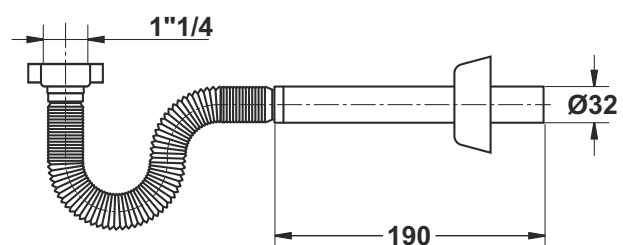

"SIFONCELLO" extensible trap for wash basin and bidet. Waste connection 1"1/4 outlet $\varnothing$ 32x230 mm

Application: For washbasin or bidet

Material: Polypropylene PP + ABS

Color: white

Code	Description	Carton	Pallet	Volume
2814PP54B0	Plastic nut, white outlet pipe	25	900	0,048