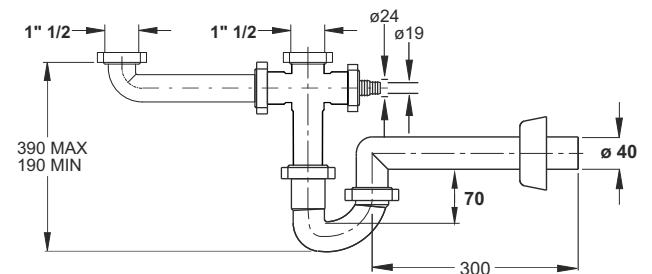

Waste connection 1"1/2, outlet  $\varnothing$  40 mm.

**Application:** For double bowl kitchen sinks

**Material:** polypropylene PP

**Color:** white

**New**  
PRODUCT

Code	Description	Carton	Pallet	Volume
1640KP40B0	Double inlet, wate water discharge on the side	25	375	0,131