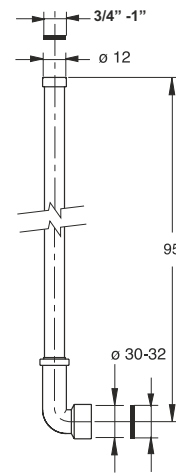

Flushing pipe for inclosed flowmeters.

Material: polypropylene PP

Color: grey

TUBO DI CACCIATA PER PASSI RAPIDI (FLUSSOMETRI)

Code	Description	Carton	Pallet	Volume
8830UN32B0	Inlet $\varnothing$ 12 mm, Gasket $\varnothing$ 30-32 mm	50	500	0,138

Flushing pipe for high mounted water tanks with telescopic assembly

Material: PVC

Color: grey