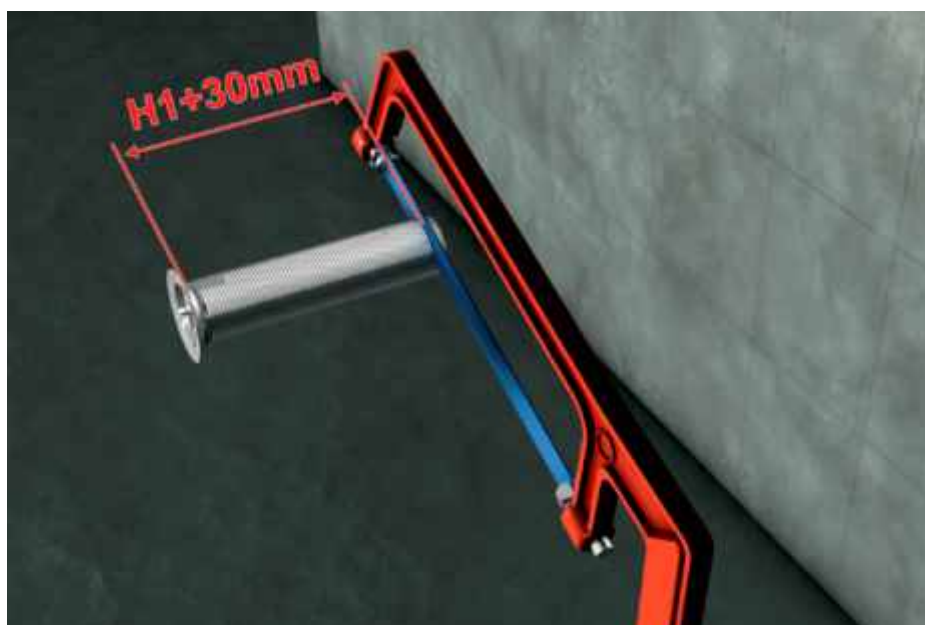

0974IX54S7

0974RV54S7

Determine the extent of the total thickness between the upper edge of the drain and the lower surface of the shelf. Mark the measurement H1.

Add 30mm to size (H1) taken to find the maximum length of the drain, which is the height at which to cut the excess thread.