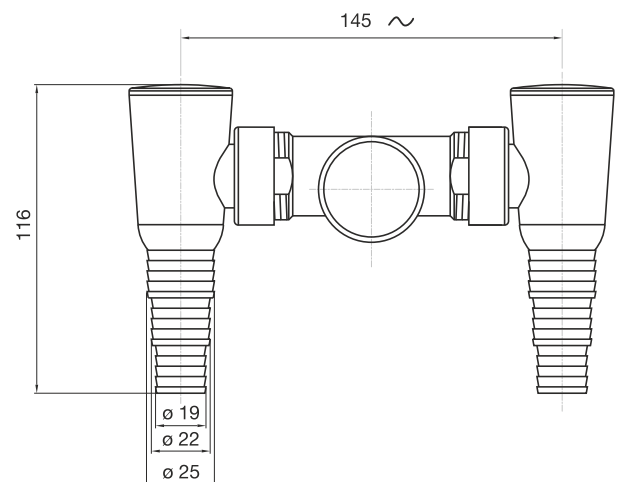

«DOUBLE GO» double outlet connection for washing-machine or dishwasher. Threaded outlet 1"

**Application:** For washing machine or dishwasher

**Material:** ABS

**Color:** white

Code	Description	Carton	Pallet	Volume
3590GZ24B0	White version	25	1600	0,029