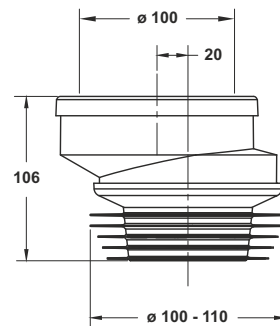

Code	Description	Carton	Pallet	Volume
8426LX10C0	20 mm Offset	25	600	0,080