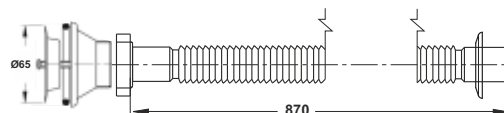

Code	Description	Carton	Pallet	Volume
9532RP54B0	ø 65 mm x ø 32 mm	150	1200	0,160
9640RP64B0	ø 80 mm x ø 40 mm	75	1125	0,131

9532RP54B0