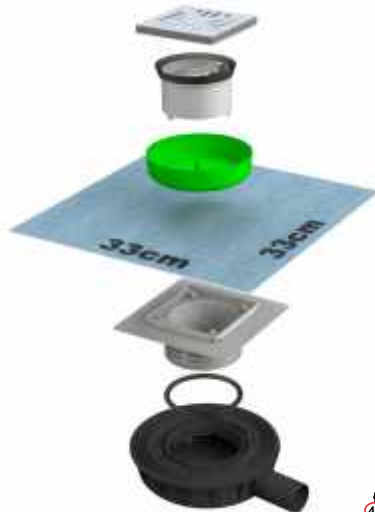

"MINI-DRAIN" ultra low floor drain with adjustable flange .
Removable rubber wet odour trap version, special flange for under-the-tile waterproofing 10 x 10 cm

Application: For indoor applications with thin slabs

Material: ABS + stainless steel

Color: black / metal

Code	Description	Carton	Pallet	Volume
6338IM40S2	Outlet $\varnothing$ 40 mm, H 45 mm	10	150	0,131
6338IM50S2	Outlet $\varnothing$ 50 mm, H 57 mm	10	150	0,131

6338IM40S2

Flow rate : 49,0 l/min

Water column : 25mm