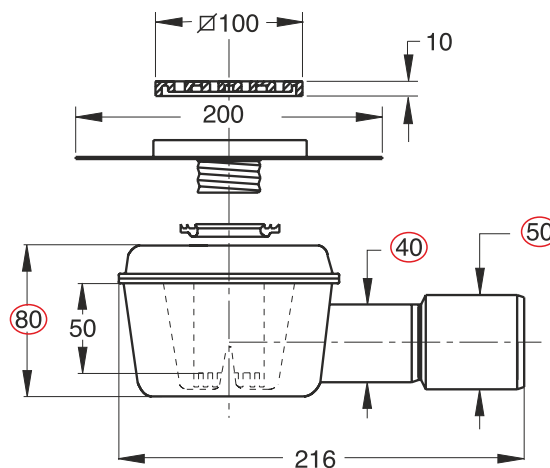

Flow rate : 40,2 l/min

Water column : 50 mm