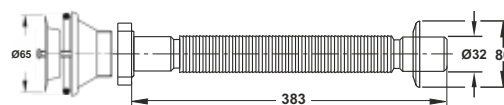

Code	Description	Carton	Pallet	Volume
9532RP54B0	ø 65 mm x ø 32 mm	150	1200	0,160
9640RP64B0	ø 80 mm x ø 40 mm	75	1125	0,131

9532RP54B0