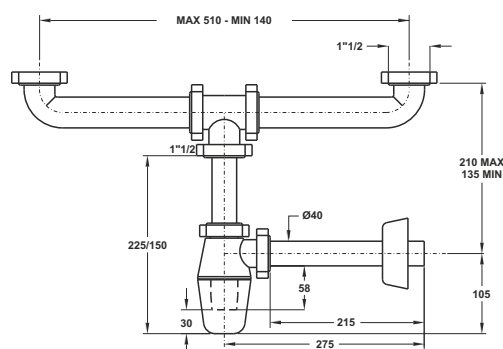

Code	Description	Carton	Pallet	Volume
1280CP40B0	without valve	25	375	0,131