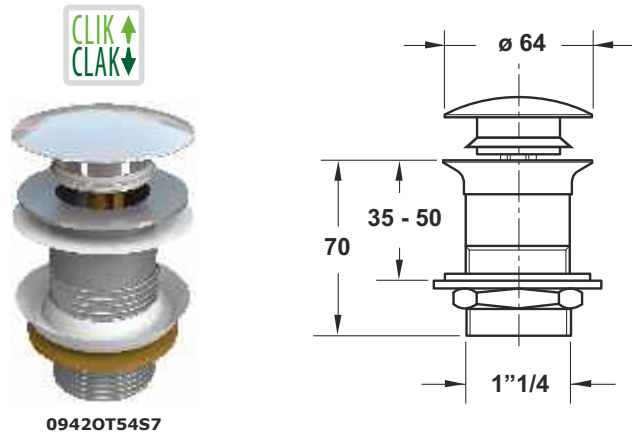

Lockable waste in chrome-plated brass with counter-nut in brass. Waste connection 1"1/4, ø 65 mm flange

Application: For bidet or washbasin

Material: brass

Color: Chrome-plated

Code	Description	Carton	Pallet	Volume
09410T54S7	With overflow	50	1500	0,034
09420T54S7	Without overflow	50	1500	0,034