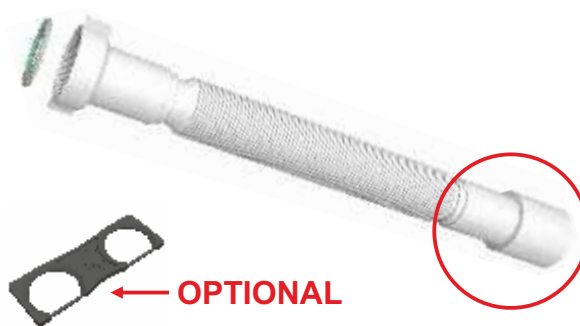

TEMPERATURE OF USE: - 30° C, + 90° C

ATTENTION: The thickness of these items does not allow the installation underground!

"MAGIKONE" flexible and extensible pipe with plastic nut.

BI-POWER washers / single outlet

Application: For washbasins, bidets and kitchen sinks

Material: polypropylene PP

Color: white

Code	Description	Carton	Pallet	Volume
9332PP54B0	1"1/4 x ø 32 mm	190	2850	0,131
9340PP64B0	1"1/2 x ø 40 mm	150	2250	0,131
9334PP54B0	1"1/4 x ø 32/40 mm	125	2500	0,106
9345PP64B0	1"1/2 x ø 40/50 mm	140	1120	0,160