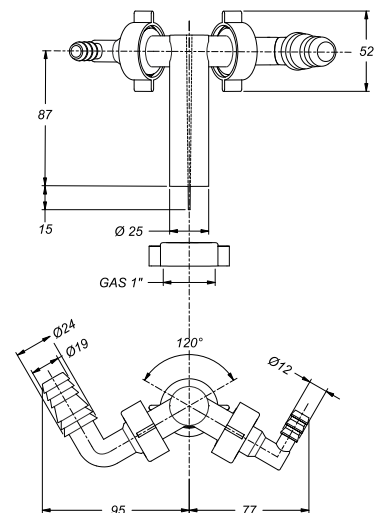

"ARIETE" universal home appliances water discharge outlet. Featuring 2 washing-machine/dishwasher outlets and 1 clothes-dryer outlet

Application: For washing machine or dishwasher or clothes-dryer

Material: Polypropylene PP

Color: white

Code	Description	Carton	Pallet	Volume
3940EC44B0	3/4" trap connection	25	1600	0,029

New
PRODUCT