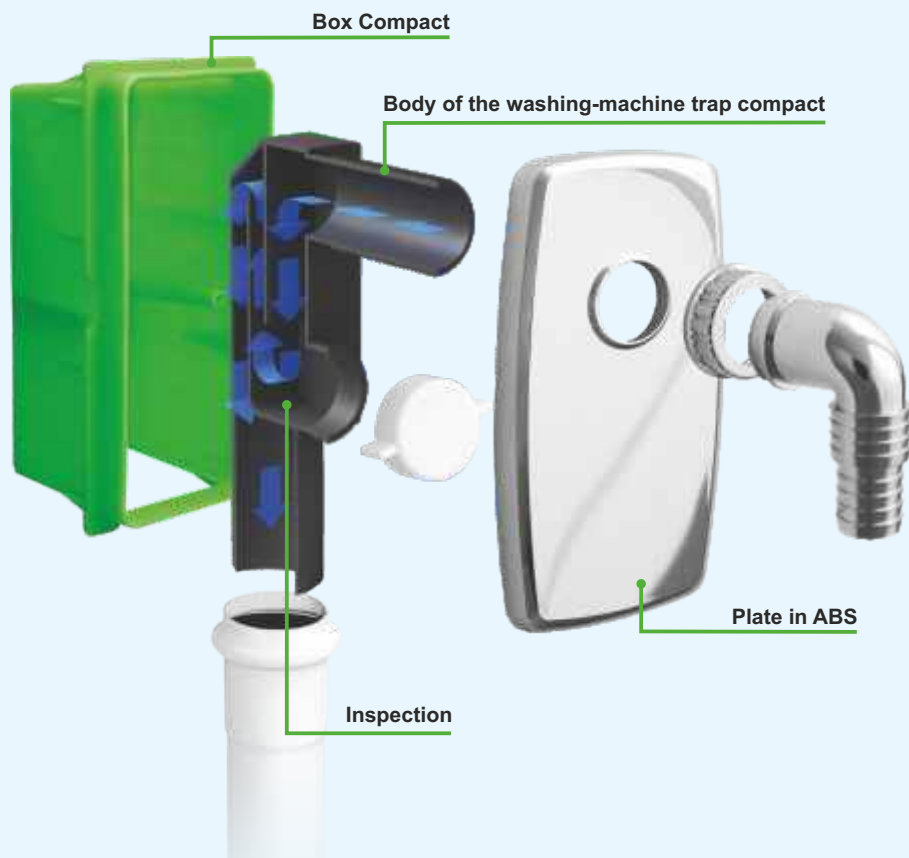

COMPACT

SIPHON-SYSTEM FOR WASHING-MACHINE

25
ANNI YEARS
GARANZIA
GUARANTEE