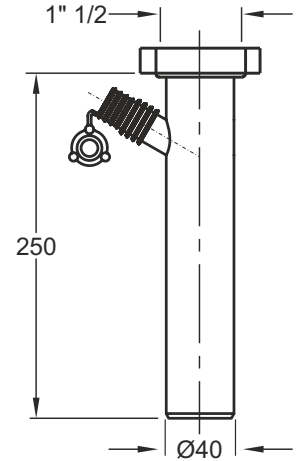

**Application:** to connect to the siphon

**Material:** polypropylene PP

**Color:** white

**New**  
PRODUCT

Code	Description	Carton	Pallet	Volume
1826AR64B0	1"1/2 x ø 40x200 mm	25	N.A.	N.A.

Double flanged universal auxiliary connection with smooth outlet pipe. Flat washer