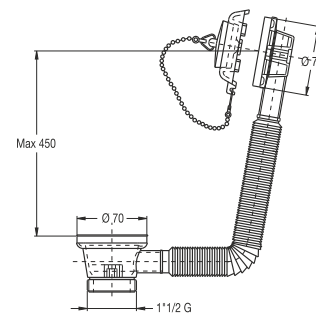

FLEXIBILITY & EXTENSIBILITY

The connection pipe stamped in one piece only, is flexible and extensible, and allows to solve any problem of lack of inclination between the waste and the overflow, without the use of any washers and joints.

"EXTENSINA" bath tub drain with traditional plug with chain. Plug $\varnothing$ 45,5 mm, chain length 45 cm

Application: For bath tub

Material: Polypropylene PP + stainless steel 18/8

Color: white

Code	Description	Carton	Pallet	Volume
4140EX64B0	Without odour trap	20	720	0,039

"EXTENSINA" bath tub drain with traditional plug with chain. Plug $\varnothing$ 45,5 mm, chain length 45 cm

Application: For bath tub

Material: Polypropylene PP + stainless steel 18/8

Color: white

Code	Description	Carton	Pallet	Volume
4149EX64B0	Odour trap with threaded outlet $\varnothing$ 40 mm	20	720	0,044