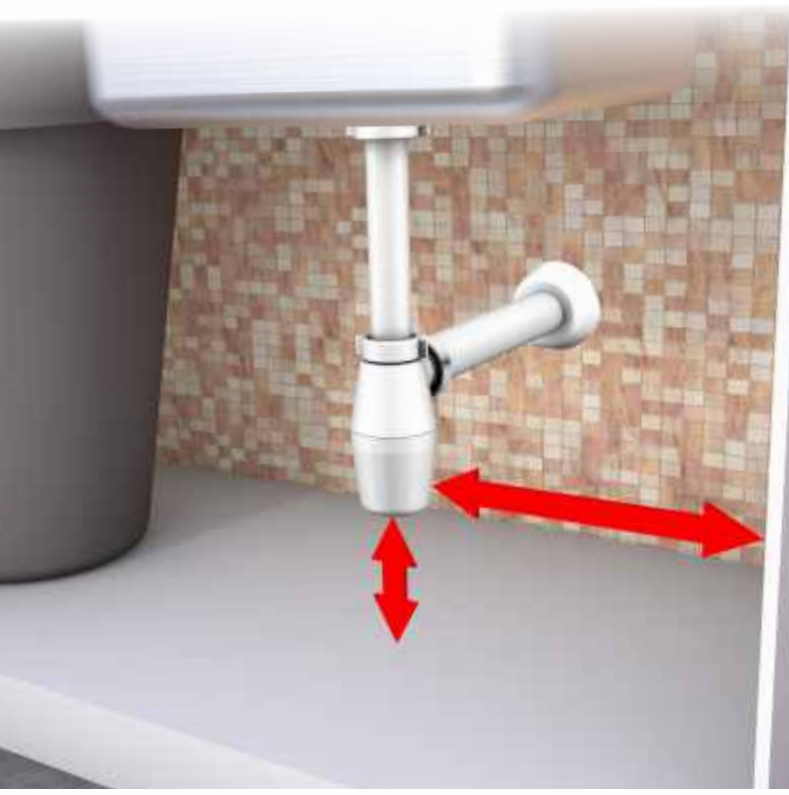

SPACE TRADITIONAL SOLUTION

SPACE SOLUTION

"Space 1B" space saver trap for kitchen.
waste connection 1"1/2, outlet $\varnothing$ 40 mm

Application: For single bowl kitchen sinks

Material: polypropylene PP

Color: white