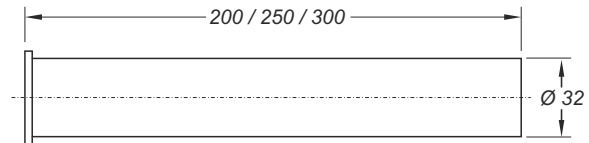

# ACCESSORIES

Flanged inlet pipe. Chrome-plated finishing. Made from stainless steel

**Application:** To connect the siphon to the valve

**Material:** INOX 201

**Color:** Chrome-plated

Code	Description	Carton	Pallet	Volume
0632CX20B7	ø 32 mm x 200 mm	1	N.A.	N.A.
0632CX25B7	ø 32 mm x 250 mm	1	N.A.	N.A.
0632CX30B7	ø 32 mm x 300 mm	1	N.A.	N.A.