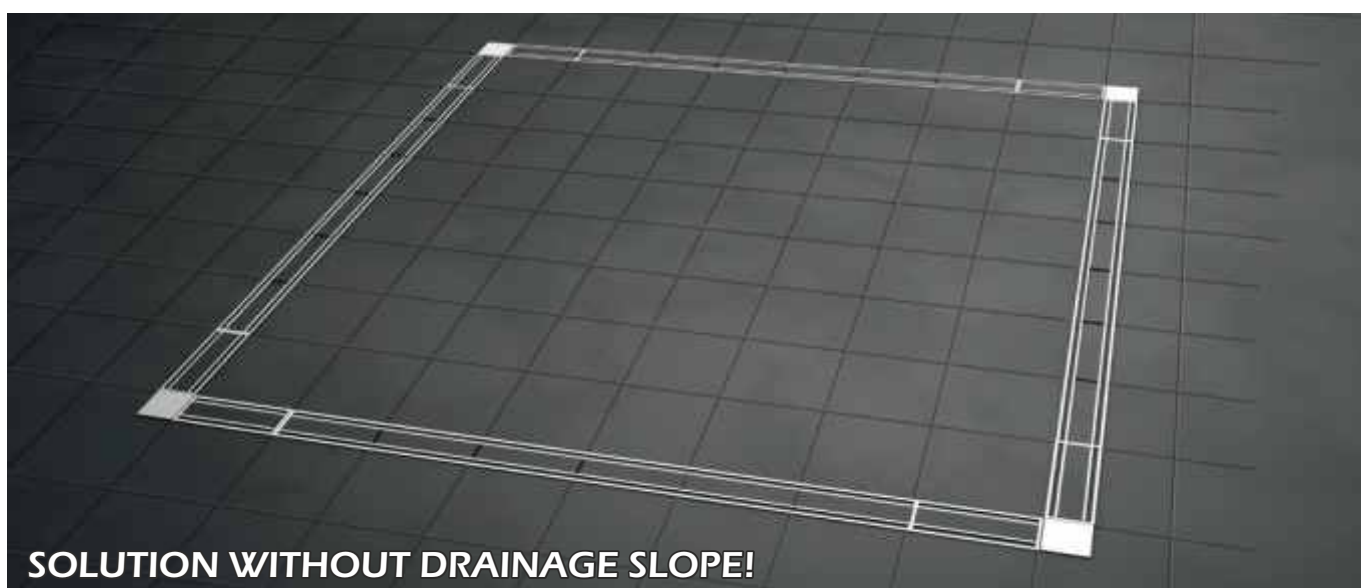

CHANNEL WITH CHANGE OF DIRECTION

SOLUTION WITHOUT DRAINAGE SLOPE!

The component parts of the CANALISSIMA modular system are such as to make possible any solution, thereby giving free rein to the creativity of architects and designers. Furthermore, the possibility of creating a "square" channel, like that shown above in the illustration, permits eliminating the need for drainage gradients!