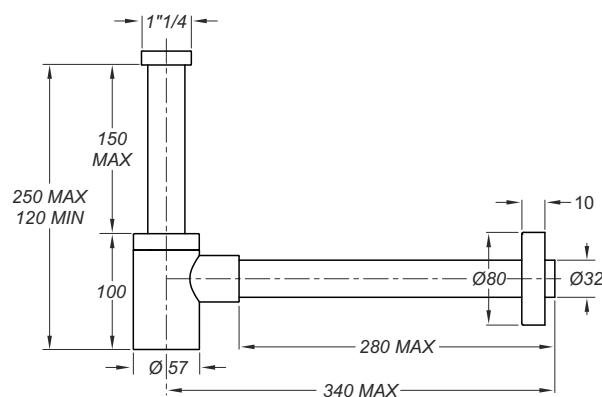

CX

SX

**New**  
PRODUCT

"MIGNON" stainless steel design siphon. Pipes length: inlet 170 mm, outlet 300 mm.

**Application:** For washbasin

**Material:** INOX 304 + ABS

**Color:** Black / White

Code	Description	Carton	Pallet	Volume
0521BL32K9	1"1/4 x ø 32 mm, black finishing	25	600	0,084
0521BL40K9	1"1/4 x ø 40 mm, black finishing	25	600	0,084
0521WH32K0	1"1/4 x ø 32 mm, white finishing	25	600	0,084
0521WH40K0	1"1/4 x ø 40 mm, white finishing	25	600	0,084