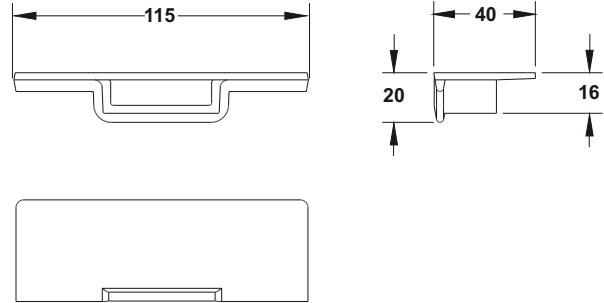

"CANALISSIMA" closing cap

**Application:** For continuous channel version

**Material:** ABS

**Color:** black

Code	Description	Carton	Pallet	Volume
6830AB05S	Glueable	N.A.	N.A.	N.A.

Bridge for "CANALISSIMA". With tileable grid 10 cm long