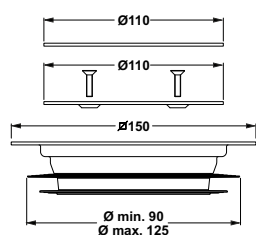

"MAGIK-GRID" universal stainless steel grate.
15 x 15 cm

Application: For pipes from $\varnothing$ 4" to $\varnothing$ 5"

Material: stainless steel AISI 304 + PVC

Color: polished + black

Code	Description	Carton	Pallet	Volume
6630IX15S	With bolted design grid	15	960	0,029
6631IX15S	With bolted design grid and anti-smell valve	15	960	0,029
6640IX15S	With bolted clean-out cover	15	960	0,029

6630IX15S