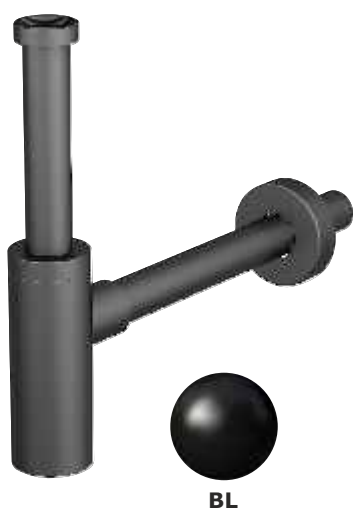

"INOX MATER" stainless steel design siphon. Pipes length: inlet 170 mm, outlet 300 mm.

Application: For washbasin

Material: INOX 304 + ABS

Color: Black / White

Code	Description	Carton	Pallet	Volume
0581BL32K9	1"1/4 x ø 32 mm, black finishing	25	600	0,084
0581BL40K9	1"1/4 x ø 40 mm, black finishing	20	480	0,084
0581WH32K0	1"1/4 x ø 32 mm, white finishing	25	600	0,084
0581WH40K0	1"1/4 x ø 40 mm, white finishing	20	480	0,084