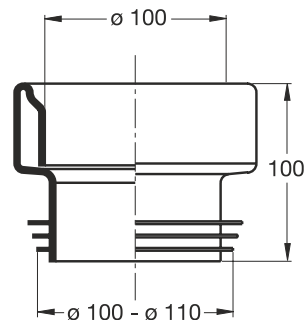

PVC COUPLING

Soft coupling. IN $\varnothing$ 100 mm - OUT $\varnothing$ 100/110 mm.

Application: For floor mounted WC

Material: PVC

Color: white

Code	Description	Carton	Pallet	Volume
8416PV10C0	Straight	24	720	0,057

Soft coupling. IN $\varnothing$ 100 mm - OUT $\varnothing$ 100/110 mm.

Application: For floor mounted WC

Material: PVC

Color: white