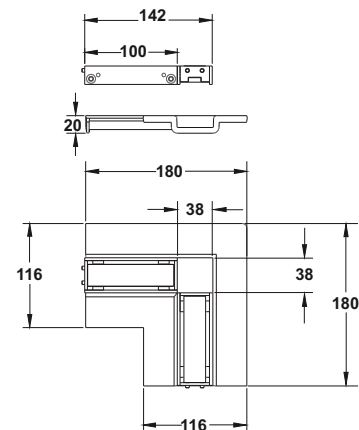

90° corner for "CANALISSIMA". With tileable grid 10 x 10 cm

Application: For customized floor drains

Material: Aluminum / BPA + stainless steel AISI316 + ABS

Color: satinated

Code	Description	Carton	Pallet	Volume
6835AL09S	Aluminium grid	N.A.	N.A.	N.A.
6835MX09S	"MIXAGE" grid	N.A.	N.A.	N.A.