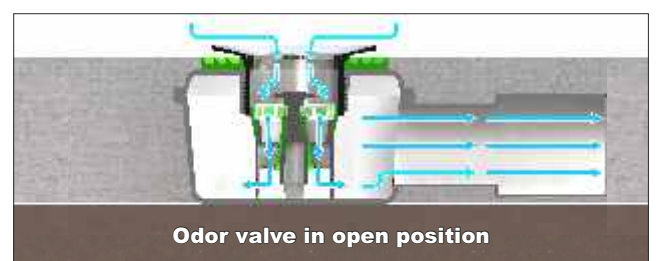

NO MORE BAD SMELL

EASY TO INSTALL AND IMMEDIATELY READY

"NRV" silicon mechanical anti-smell non-return-valve. Universal retro-fit version

Application: To stop bad smells

Material: ABS + silicon

Color: black / green

Code	Description	Carton	Pallet	Volume
5429AR99B4	Shower drain flanges version from $\varnothing$ 40 mm to $\varnothing$ 54 mm	300	9000	0,063

UNIVERSAL SOLUTION