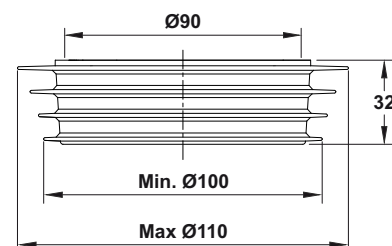

"GOMMONE" universal soft washer. Scarico $\varnothing$ 110 mm

Application: For Bonomini items

Material: TPE

Color: black

Code	Description	Carton	Pallet	Volume
GU3926	Hole $\varnothing$ 90 mm	1	N.A.	N.A.