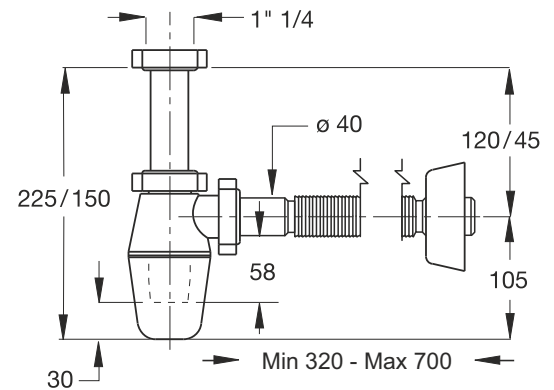

TEDESCO bottle odour trap for washbasin. Waste connection 1"1/4 outlet $\varnothing$ 40x230 mm, without waste

Application: For washbasin

Material: Polypropylene PP

Color: white

New
PRODUCT

Code	Description	Carton	Pallet	Volume
2630WZ40B0	with flexyble hose, without waste	25	500	0,106

TEDESCO bottle odour trap for washbasin. Waste connection 1"1/4 outlet $\varnothing$ 40x230 mm

Application: For washbasin

Material: Polypropylene PP + stainless steel

Color: white / metal

New
PRODUCT