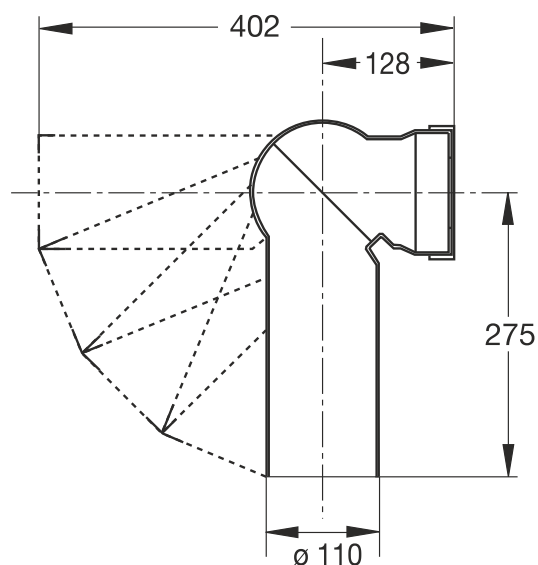

Orientable extension for WC.

F $\varnothing$ 80 - 110 mm / M $\varnothing$ 110 mm.

Application: For hanged or traditional WC

Material: polypropylene PP + TPE

Color: white / yellow

Code	Description	Carton	Pallet	Volume
8210UN11B0	From 0° to 90°	20	160	0,160