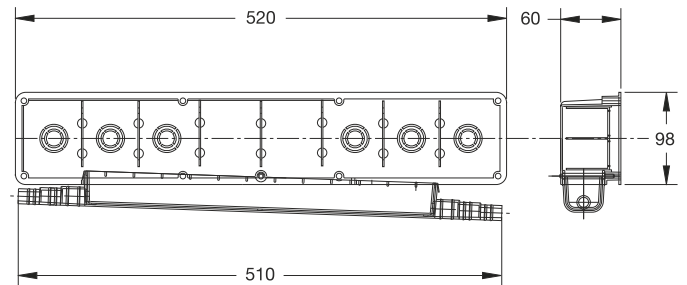

Code	Description	Carton	Pallet	Volume
7810PA50K2	52 cm long box	20	240	0,125