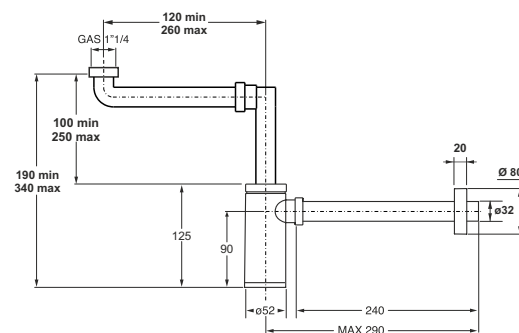

"KING" minimal bottle trap line for wash basin.

Waste connection 1"1/4, outlet pipe  $\varnothing$  32x250 mm

**Application:** For washbasin

**Material:** Polypropylene PP

**Color:** white

Code	Description	Carton	Pallet	Volume
2795SP32B0	Space-saver version	25	750	0,063