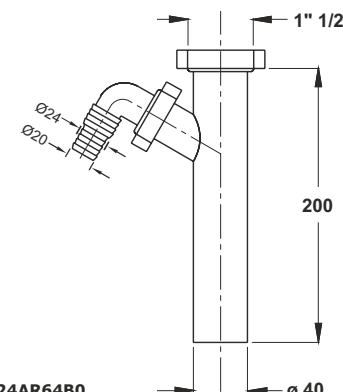

1824AR54B0

1824AR64B0

Female inlet extension pipe. Conical washer

**Application:** to connect to the siphon

**Material:** polypropylene PP

**Color:** white

Code	Description	Carton	Pallet	Volume
1820NN54B0	1"1/4 x Ø 32 x 165 mm	50	3200	0,029
1820NN64B0	1"1/2 x Ø 40 x 230 mm	50	1800	0,048