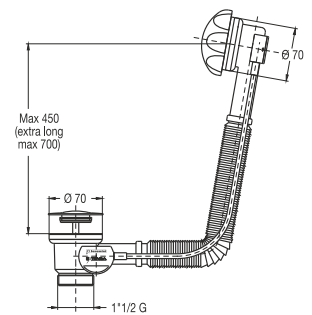

"EXTENSA" pop-up bath tub drain. Outlet

1"1/2, Flexible welded overflow

Application: For bath tub

Material: Polypropylene PP + ABS

Color: white / chrome-plated

Code	Description	Carton	Pallet	Volume
4020AB50K7	Handle and plug in chrome-plated ABS	20	400	0,106