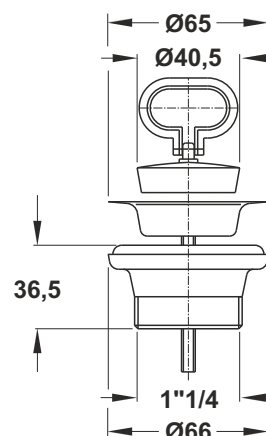

Drain valve. Stainless steel flange 18/10 $\varnothing$ 65 mm, 65 mm long bolt

Application: For washbasin

Material: Polypropylene PP + stainless steel

Color: white / metal

Code	Description	Carton	Pallet	Volume
2024MG54B0	$\varnothing$ 40,5 mm and plug with handle	50	3200	0,029