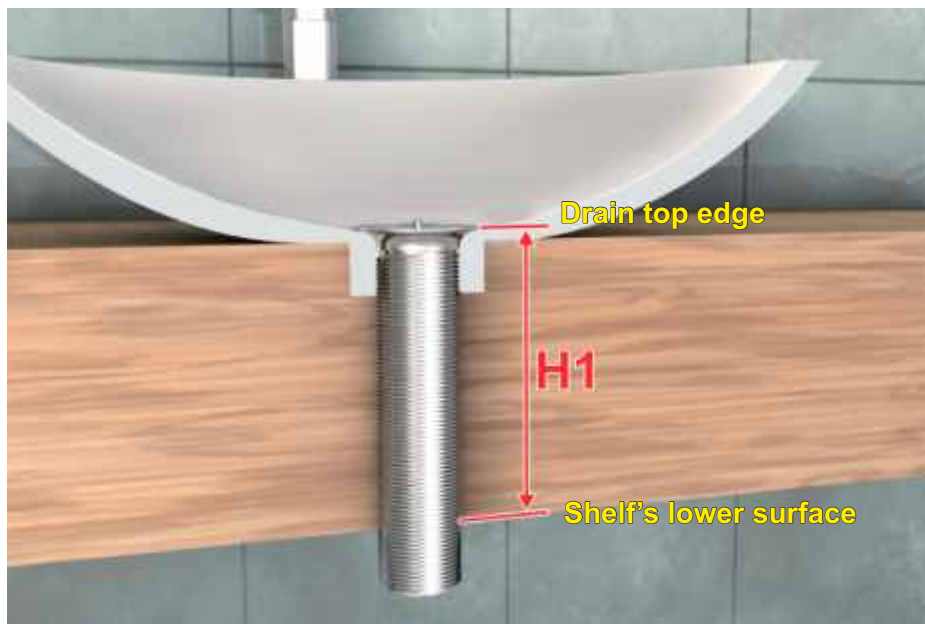

0974IX54S7

0974RV54S7

Determine the extent of the total thickness between the upper edge of the drain and the lower surface of the shelf. Mark the measurement H1.

Add 30mm to size (H1) taken to find the maximum length of the drain, which is the height at which to cut the excess thread.