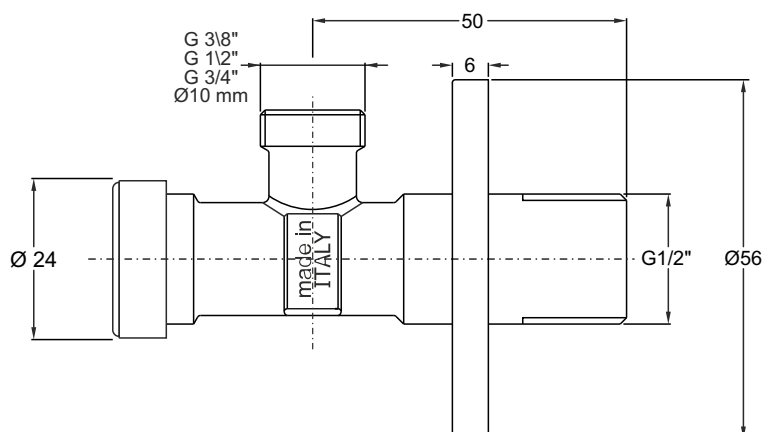

"GREENSTAR" angle valve with filter. With POM anti-return valve

Application: For bathroom and kitchen applications

Material: Brass CW617 + POM + ABS

Color: Chrome-plated

Code	Description	Carton	Pallet	Volume
0515FL17B7	"1/2 x "3/8	150	9600	0,029
0515FL24B7	"1/2 x "1/2	150	9600	0,029
0515FL27B7	"1/2 x "3/4	150	9600	0,029
0515FL10B7	"1/2 x ø 10 mm	150	9600	0,029