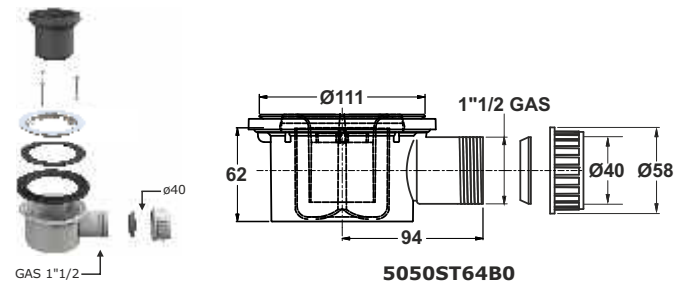

"TRIGONO" trap for shower plates with $\varnothing$ 90 mm hole.
With wet siphon in accordance with EN274 regulation.
Waste with flat stainless steel flange without clips

Application: For shower plates with hole $\varnothing$ 90 mm

Material: polypropylene PP + stainless steel

Color: white / polished

Flow rate : 24,2 l/min

Water column : 50mm