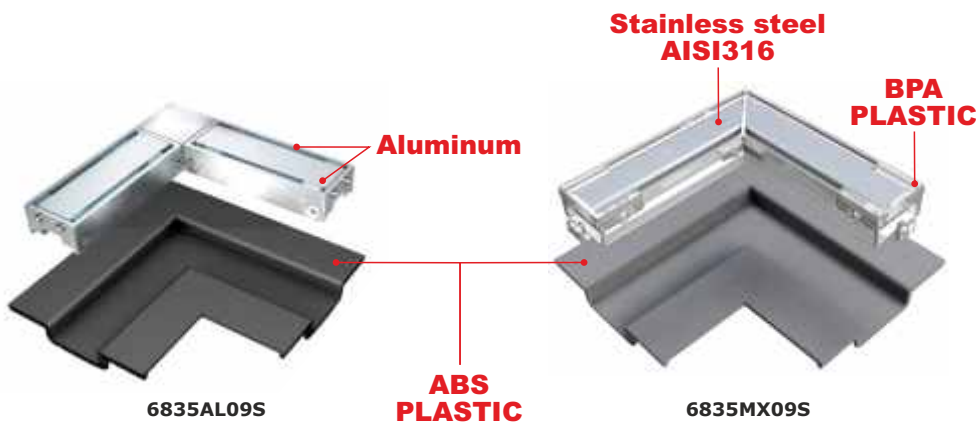

90° corner for "CANALISSIMA". With tileable grid 10 x 10 cm

Application: For customized floor drains

Material: Aluminum / BPA + stainless steel AISI316 + ABS

Color: satinated

Code	Description	Carton	Pallet	Volume
6835AL09S	Aluminium grid	N.A.	N.A.	N.A.
6835MX09S	"MIXAGE" grid	N.A.	N.A.	N.A.