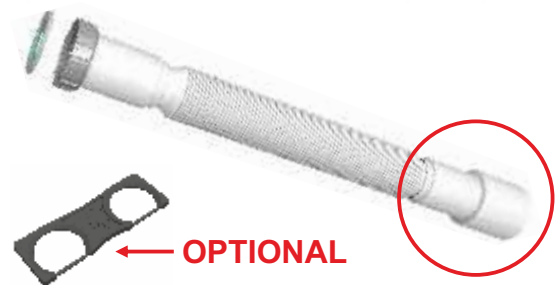

MagikOne

FLEXIBLE AND EXTENSIBLE...
KEEPS THE SHAPE!

TEMPERATURE OF USE: - 30° C, + 90° C

ATTENTION: The thickness of these items
does not allow the installation underground!

"MAGIKONE" flexible and extensible pipe with light alloy threaded nut. BI-POWER washers / single outlet

Application: For washbasins, bidets and kitchen sinks

Material: polypropylene PP + Light alloy

Color: white / grey

Code	Description	Carton	Pallet	Volume
93260T44B0	1" x ø 26 mm	100	2400	0,080
93320T44B0	1" x ø 32 mm	100	2400	0,080
93320T54B0	1"1/4 x ø 32 mm	200	3000	0,131
93400T64B0	1"1/2 x ø 40 mm	150	2250	0,131
93340T54B0	1"1/4 x ø 32/40 mm	100	2000	0,106
93450T64B0	1"1/2 x ø 40/50 mm	150	1200	0,160