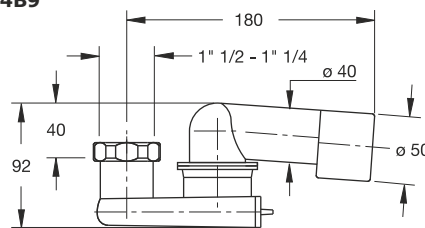

WASTES FOR BATH TUB COLUMNS

Adjustable low trap for bath columns. Outlet $\varnothing$ 40 - 50 mm to weld or to plug in

Application: To be connected with the bath tub drain

Material: Polypropylene PP + brass

Color: black

Code	Description	Carton	Pallet	Volume
4500T64B9	Brass 1"1/2 threaded nut	20	720	0,039
4500PP64B9	Plastic 1"1/2 threaded nut	20	720	0,039

Adjustable low trap for bath columns. Threaded outlet 1" 1/2 - $\varnothing$ 40 mm

Application: To be connected with the bath tub drain

Material: Polypropylene PP + brass

Color: white

Code	Description	Carton	Pallet	Volume
4510T64B0	Brass 1"1/2 threaded nut	20	720	0,039
4510PP64B0	Plastic 1"1/2 threaded nut	20	720	0,039

Self-cleaning trap, one piece only without welds.

BI-POWER washers

Application: To be connected with the bath tub drain

Material: Polypropylene PP

Color: white

Code	Description	Carton	Pallet	Volume
4110PP64B0	Connection with plastic nut 1"1/2, threaded outlet 1" 1/2 - $\varnothing$ 40 mm	20	720	0,039