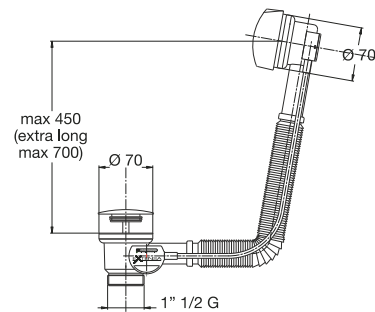

"EXTENSA" pop-up bath tub drain. Outlet 1"1/2,  
Flexible welded overflow

**Application:** For bath tub  
**Material:** Polypropylene PP + brass  
**Color:** white / chrome-plated

Code	Description	Carton	Pallet	Volume
4020OT50K7	Handle and plug in chrome-plated brass	20	400	0,106