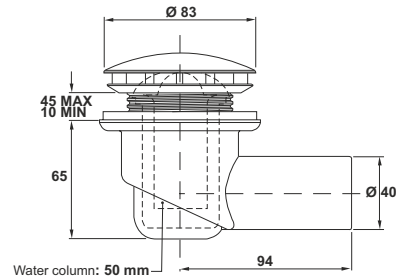

"FRANCESINO" shower tray drain. With removable siphon according to EN-274, height reduced to 65 mm, Cover in chrome-plated ABS $\varnothing$ 83 mm

Application: For shower plates with hole $\varnothing$ 60 mm

Material: polypropylene PP + ABS

Color: chrome plated / grey

Flow rate : 27,0 l/min

Water column : 50 mm

Code	Description	Carton	Pallet	Volume
5880CR80B2	Outlet $\varnothing$ 40 mm	25	900	0,048

"FRANCESINO" shower tray drain. With removable siphon according to EN-274, height reduced to 65 mm, Cover in chrome-plated ABS $\varnothing$ 83 mm

Application: For shower plates with hole $\varnothing$ 60 mm

Material: polypropylene PP + ABS

Color: chrome plated / grey

Flow rate : 27,0 l/min

Water column : 50 mm