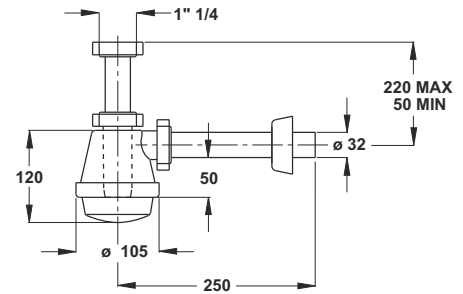

"FIASCETTO" sink bottle odour trap.

Outlet pipe $\varnothing$ 32 X 200 mm

Application: For single bowl kitchen sinks

Material: polypropylene PP

Color: white

Code	Description	Carton	Pallet	Volume
1370CP54B0	Valve connection 1"1/4	25	600	0,08

"FIASCETTO" sink bottle odour trap.

Outlet pipe $\varnothing$ 32 X 200 mm

Application: For single bowl kitchen sinks

Material: stainless steel + polypropylene PP

Color: metal / white