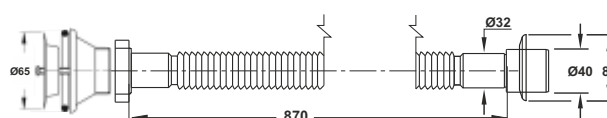

**Application:** For washbasins, bidets and kitchen sinks

**Material:** polypropylene PP + inox

**Color:** white / lucido

Code	Description	Carton	Pallet	Volume
9533PP54B0	ø 65 mm x ø 32/40 mm	125	1000	0,160
9544PP64B0	ø 80 mm x ø 40/50 mm	75	600	0,160