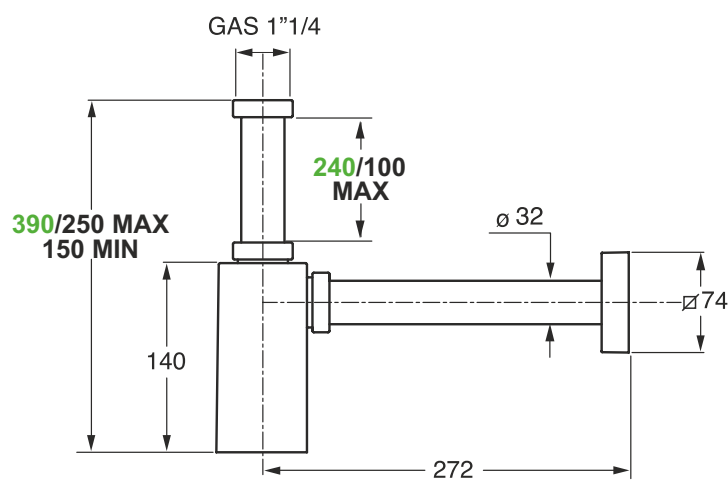

"PI-QUADRO" Square minimal design body. Waste connection 1"1/4, outlet pipe  $\varnothing$  32x250 mm

**Application:** For washbasin

**Material:** ABS + brass

**Color:** Chromed plated

Code	Description	Carton	Pallet	Volume
<b>0510PR25K7</b> Professional	Threaded nut to be connected with the waste in chrome-plated brass, connecting pipe 250 mm long	25	750	0,063
<b>0510OT25K7</b>	Threaded nut to be connected with the waste in chrome-plated brass, connecting pipe 120 mm long	25	750	0,063