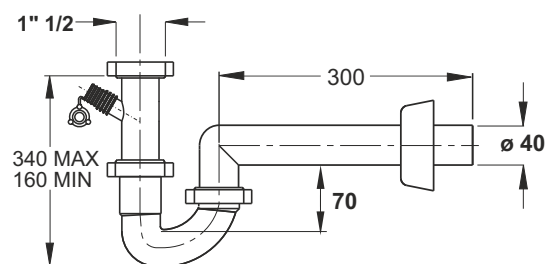

Code	Description	Carton	Pallet	Volume
1490KP40B0	With waste water connection	25	600	0,080