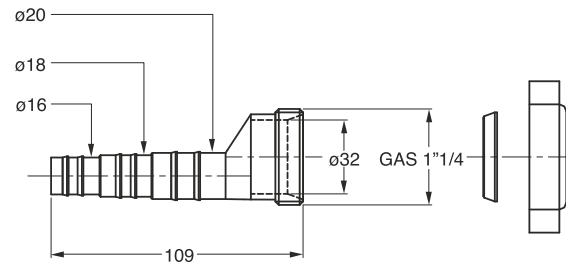

"Y" branch for condensate discharge installations. 3 ways branch for white pipes

Application: To connect the condensate catcher to the plumbin system

Material: PE

Color: white