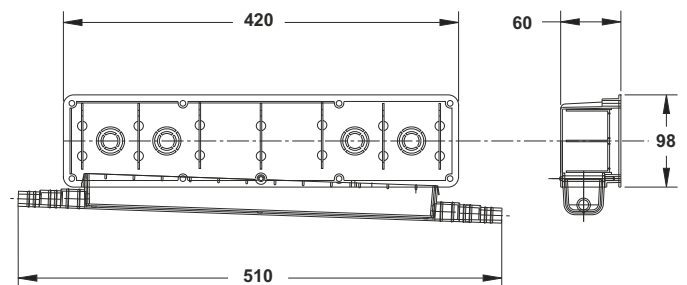

Code	Description	Carton	Pallet	Volume
7810PA40K2	42 cm long box	20	240	0,125