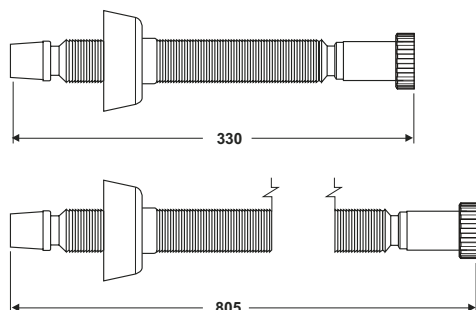

MagikOne "Salvapiombo"

"SALVA-PIOMBO" flexible and extensible pipe with light alloy threaded nut. Conical connection for lead pipes
Application: For washbasins, bidets and kitchen sinks
Material: polypropylene PP + Light alloy
Color: white / grey

Code	Description	Carton	Pallet	Volume
9324ZN54B0	1"1/4 x ø 24-28 mm	50	1200	0,080
9328ZN54B0	1"1/4 x ø 28-32 mm	50	1200	0,080

PROBLEM:

Damaged outlet pipe to replace

ANSWER:

MagikOne with taper rubber and to connect directly with lead pipe, without welding!