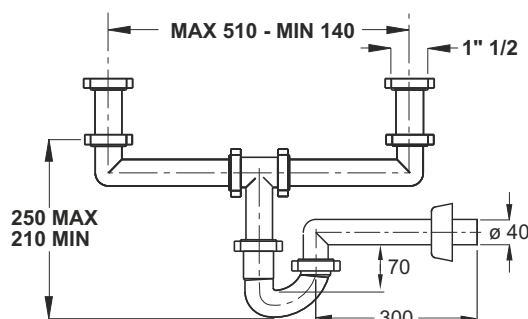

"MAGNUM" pipe odour trap for kitchen sinks.

Outlet pipe ø40 X 230 mm

**Application:** For double bowl kitchen sinks

**Material:** polypropylene PP

**Color:** white

Code	Description	Carton	Pallet	Volume
1720CP40B0	With auxiliary threaded extensions 1"1/2	25	375	0,131