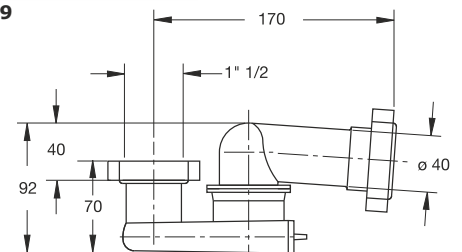

WASTES FOR BATH TUB COLUMNS

Adjustable low trap for bath columns. Outlet $\varnothing$ 40 - 50 mm to weld or to plug in

Application: To be connected with the bath tub drain

Material: Polypropylene PP + brass

Color: black

Code	Description	Carton	Pallet	Volume
4500T64B9	Brass 1"1/2 threaded nut	20	720	0,039
4500PP64B9	Plastic 1"1/2 threaded nut	20	720	0,039

Adjustable low trap for bath columns. Threaded outlet 1" 1/2 - $\varnothing$ 40 mm

Application: To be connected with the bath tub drain

Material: Polypropylene PP + brass

Color: white

Code	Description	Carton	Pallet	Volume
4510T64B0	Brass 1"1/2 threaded nut	20	720	0,039
4510PP64B0	Plastic 1"1/2 threaded nut	20	720	0,039

Self-cleaning trap, one piece only without welds.

BI-POWER washers

Application: To be connected with the bath tub drain

Material: Polypropylene PP

Color: white

Code	Description	Carton	Pallet	Volume
4110PP64B0	Connection with plastic nut 1"1/2, threaded outlet 1" 1/2 - $\varnothing$ 40 mm	20	720	0,039