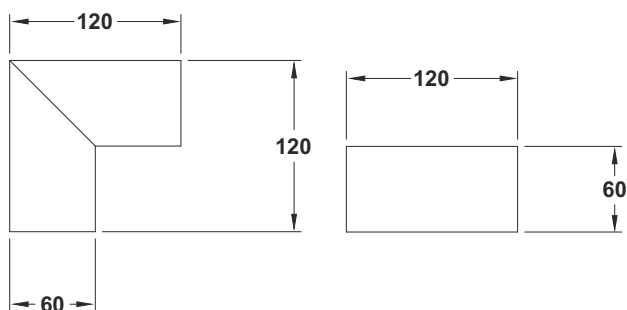

**Color:** grey

Code	Description	Carton	Pallet	Volume
6813IM12C	12 x 12 x 6 cm	N.A.	N.A.	N.A.

Example of installation of the waterproof sheet NOT ADHESIVE for internal corner use Art. 6813IM12C