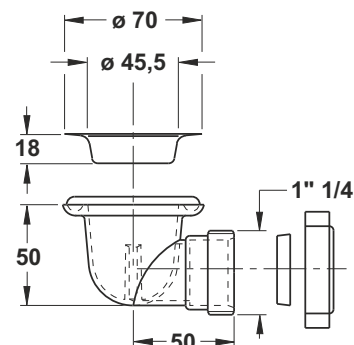

Code	Description	Carton	Pallet	Volume
5965NC70B0	Deep inox grid $\varnothing$ 70 - 45,5 mm with side outlet	100	2400	0,080