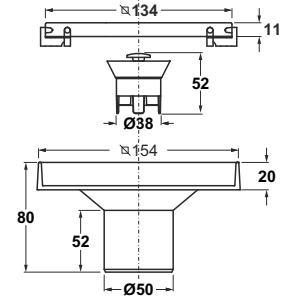

"VERTIGO" floor drain with vertical outlet. With transparent plastic tileable grid

Application: For indoor applications with thin slabs

Material: PMMA

Color: transparent

Code	Description	Carton	Pallet	Volume
6293TR10B7	Outlet $\varnothing$ 50 mm, 10x10 cm grid. Special version with dry odour trap version (NRV)	50	750	0,132

6294TR10B7	Outlet $\varnothing$ 50 mm, 10x10 cm grid. Standard version without odour trap	50	750	0,132

"VERTIGO" floor drain with vertical outlet. With tileable and reversable stainless steel grid "DOUBLE-FACE"

Application: For indoor applications with thin slabs

Material: PMMA + stainless steel

Color: transparent / polished

Code	Description	Carton	Pallet	Volume
6293MX15B7	Outlet $\varnothing$ 50 mm, 15x15 cm grid. Special version with dry odour trap version (NRV)	50	750	0,132

6294MX15B7	Outlet $\varnothing$ 50 mm, 15x15 cm grid. Standard version without odour trap	50	750	0,132

"VERTIGO" floor drain with vertical outlet. With transparent plastic tileable grid

Application: For indoor applications with thin slabs

Material: PMMA

Color: transparent

Code	Description	Carton	Pallet	Volume
6293TR15B7	Outlet $\varnothing$ 50 mm, 15x15 cm grid. Special version with dry odour trap version (NRV)	50	750	0,132

6294TR15B7	Outlet $\varnothing$ 50 mm, 15x15 cm grid. Standard version without odour trap	50	750	0,132