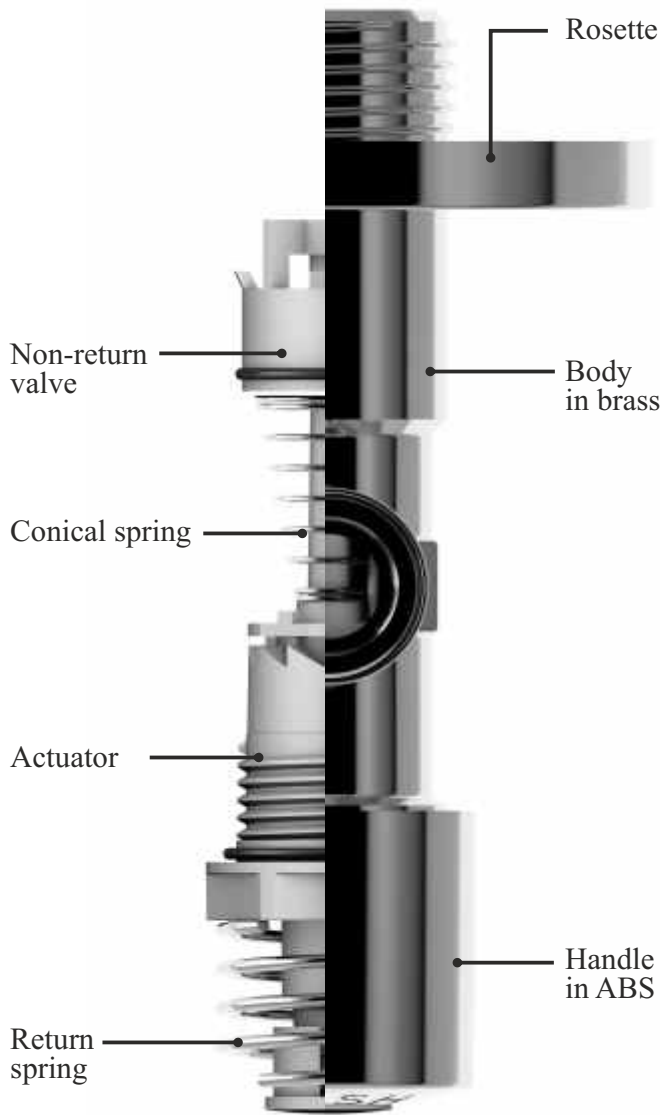

The only click-clack angle valve

In case of jamming and/or malfunction of the mechanism, proceed as follows;

With a tool, pry the knob, taking care not to damage the chrome plating of the tap

Remove the knob, paying attention to the white plastic cap