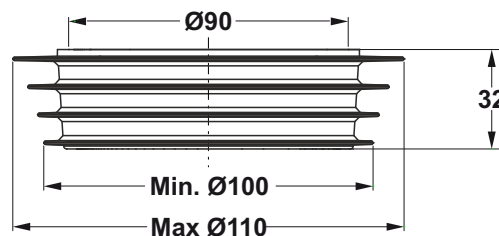

"GOMMONE" universal soft washer. Outlet $\varnothing$ 110 mm

Application: For Bonomini items

Material: TPE

Color: black

Code	Description	Carton	Pallet	Volume
GU3926	Hole $\varnothing$ 90 mm	1	N.A.	N.A.