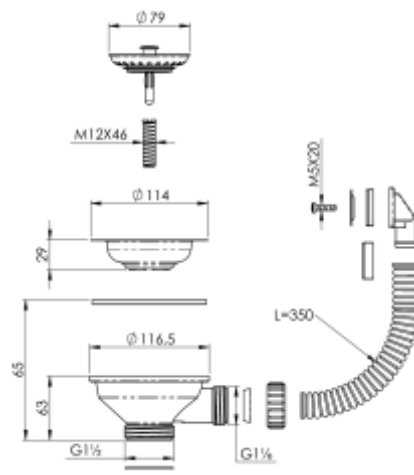

BRENNERO LUX

"BRENNERO LUX" drain valve for kitchen sinks.

Flange $\varnothing$ 3"1/2, Threaded waste 1"1/2, brass bolt

Application: For kitchen sinks with $\varnothing$ 90 mm hole

Material: stainless steel + polypropylene PP

Color: polished / white

Code	Description	Carton	Pallet	Volume
1971AL64B0	Without overflow	75	1500	0,081
1972AL64B0	With rectangular overflow, without grid	75	900	0,140
1973AL64B0	With rectangular overflow, with grid	75	900	0,140
1975AL64B0	With round overflow	75	900	0,140

BRENNERO ECO

"BRENNERO ECO" drain valve for kitchen sinks.

Flange $\varnothing$ 3"1/2, Threaded waste 1"1/2, plastic bolt

Application: For kitchen sinks with $\varnothing$ 90 mm hole

Material: stainless steel + polypropylene PP

Color: metal / white

Code	Description	Carton	Pallet	Volume
1971LB64B0	Without overflow	80	1600	0,081
1972LB64B0	With rectangular overflow, without grid	75	900	0,140
1973LB64B0	With rectangular overflow, with grid	75	900	0,140
1975LB64B0	With round overflow	75	900	0,140