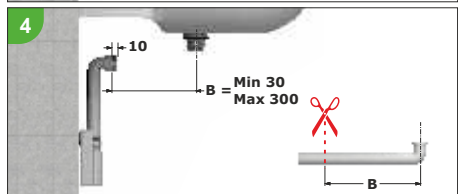

New
PRODUCT