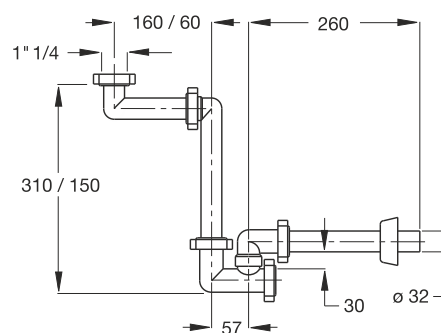

"BAZOOKA-SPACE" space-saver trap for washbasin. 1"1/4 x ø 32 mm

**Application:** For washbasin

**Material:** Polypropylene PP

**Color:** white

Code	Description	Carton	Pallet	Volume
2910CP32B0	Single bowl	25	600	0,080