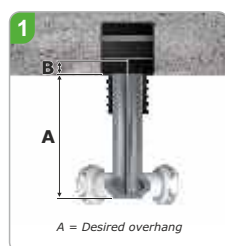

**Application:** For washing machine or dishwasher or clothes-dryer

**Material:** Polypropylene PP

**Color:** white

Code	Description	Carton	Pallet	Volume
3940EC44B0	3/4" trap connection	25	1600	0,029

**New**  
PRODUCT