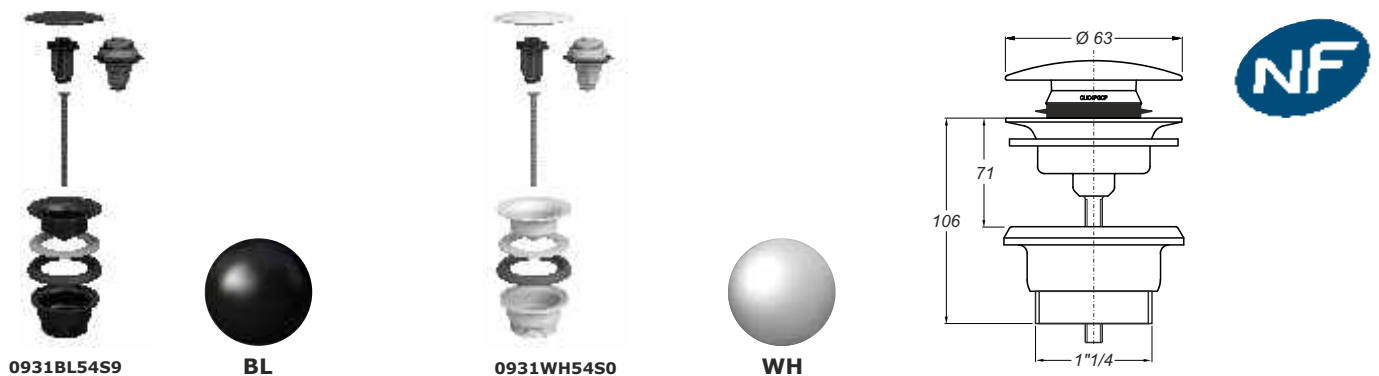

"MANITAPI" stainless steel clicker for washbasin and bidet. Including free-flow pivot joint. 1"1/4 thread.

Application: For washbasins and bidets

Material: INOX 304

Color: black / white