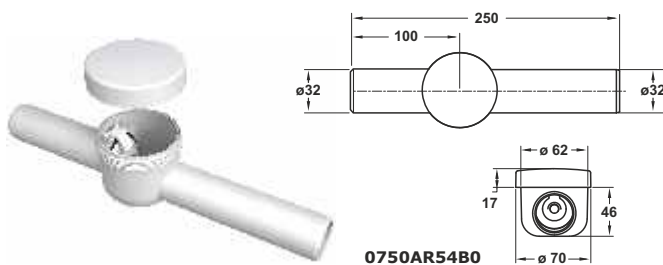

Horizontal non return valve. White pipe.

Application: to connect to the siphon

Material: ABS

Color: white

Code	Description	Carton	Pallet	Volume
0750AR54B0	Male inlet $\varnothing$ 32 mm, male outlet $\varnothing$ 32 mm.	25	1600	0,029
0750AR64B0	Male inlet $\varnothing$ 40 mm, male outlet $\varnothing$ 40 mm.	25	900	0,048