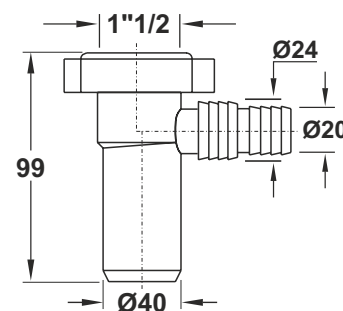

1822AR64B0

Flanged universal auxiliary connection. Flat washer

Application: to connect to the siphon

Material: polypropylene PP

Color: white

Code	Description	Carton	Pallet	Volume
1825AR54B0	F 1"1/4 x M 1"1/4	50	3200	0,029
1825AR64B0	F 1"1/2 x M 1"1/2	50	3200	0,029