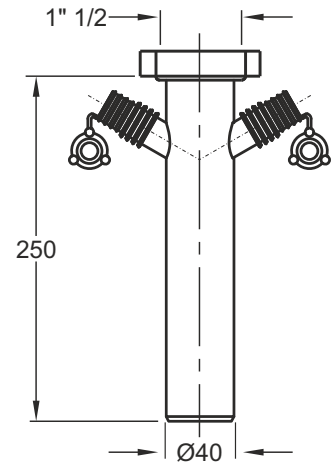

Code	Description	Carton	Pallet	Volume
1827AR64B0	1"1/2 x ø 40x200 mm	25	N.A.	N.A.