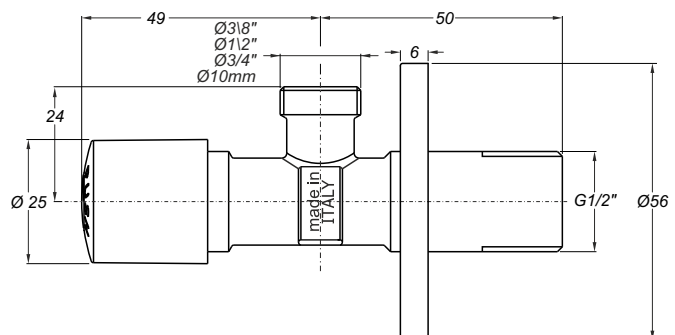

The only click-clack angle valve

A.14

"PULSAR" the only click-clack angle valve. Its POM and stainless steel mechanism avoid lime deposits. The non-return valve assures an anti-ice function

Application: For indoor and outdoor applications

Material: Brass CW617 + POM + ABS

Color: Chrome-plated

Code	Description	Carton	Pallet	Volume
0500OT17S7	"1/2 x "3/8	80	5120	0,029
0500OT24S7	"1/2 x "1/2	80	5120	0,029
0500OT27S7	"1/2 x "3/4	80	5120	0,029
0501OT10S7	"1/2 x ø 10 mm	80	5120	0,029