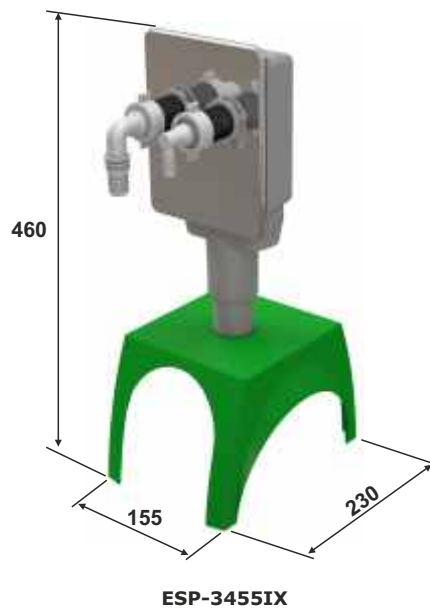

Code	Description
ESP-901	Espositore con cornice digitale
ESP-3455IX	Espositore con sifone BIBOX