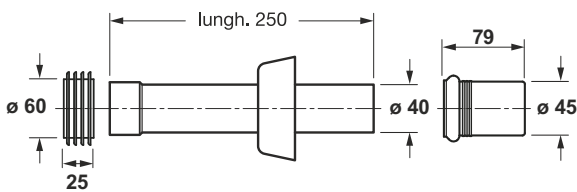

Code	Description	Carton	Pallet	Volume
<b>8820AB40B0</b>	Length : 25 cm, Adjustable rosette In ABS	50	1000	0,106
<b>8820PP40B0</b>	Length : 25 cm, Steady rosette In polypropylene PP	50	1000	0,106

**8820AB40B0**