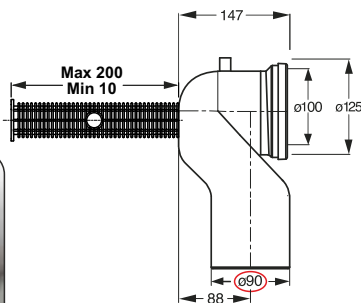

8439BP90C0