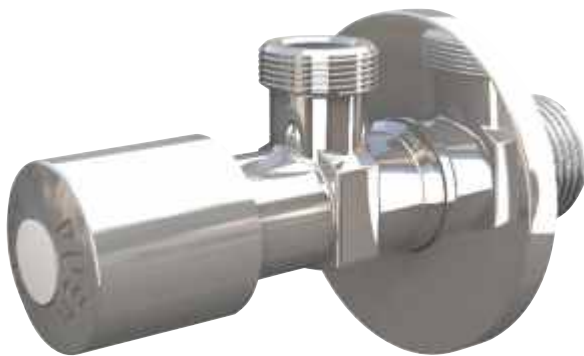

The only click-clack angle valve

A.14

"PULSAR" the only click-clack angle valve. Its POM and stainless steel mechanism avoid lime deposits. The non-return valve assures an anti-ice function

Application: For indoor and outdoor applications

Material: Brass CW617 + POM + ABS

Color: Chrome-plated

Code	Description	Carton	Pallet	Volume
0500OT17S7	"1/2 x "3/8	80	5120	0,029
0500OT24S7	"1/2 x "1/2	80	5120	0,029
0500OT27S7	"1/2 x "3/4	80	5120	0,029
0501OT10S7	"1/2 x ø 10 mm	80	5120	0,029