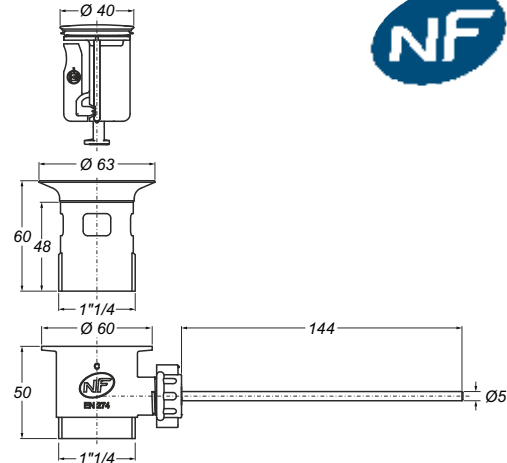

"KINOKO" traditional pop-up waste for washbasin and bidet. 1"1/4 thread. Electro-plated stainless steel body.

Application: For washbasins and bidets

Material: INOX 304

Color: Steel