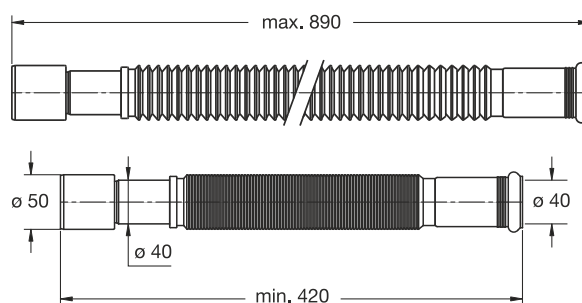

Code	Description	Carton	Pallet	Volume
9380FM50B0	ø 40 mm x ø 40/50 mm	50	1200	0,080