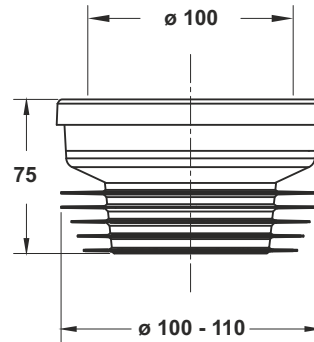

Code	Description	Carton	Pallet	Volume
8424LX10C0	Straight	25	900	0,048