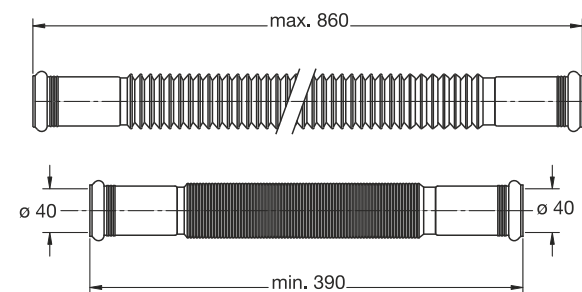

Code	Description	Carton	Pallet	Volume
9390FF40B0	ø 40 mm x ø 40 mm	50	1200	0,080