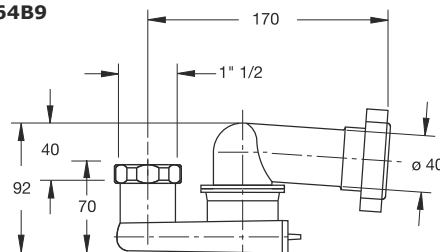

WASTES FOR BATH TUB COLUMNS

Adjustable low trap for bath columns. Outlet $\varnothing$ 40 - 50 mm to weld or to plug in

Application: To be connected with the bath tub drain

Material: Polypropylene PP + brass

Color: black

Code	Description	Carton	Pallet	Volume
4500T64B9	Brass 1"1/2 threaded nut	20	720	0,039
4500PP64B9	Plastic 1"1/2 threaded nut	20	720	0,039

Adjustable low trap for bath columns. Threaded outlet 1" 1/2 - $\varnothing$ 40 mm

Application: To be connected with the bath tub drain

Material: Polypropylene PP + brass

Color: white

Code	Description	Carton	Pallet	Volume
4510T64B0	Brass 1"1/2 threaded nut	20	720	0,039
4510PP64B0	Plastic 1"1/2 threaded nut	20	720	0,039

Self-cleaning trap, one piece only without welds.

BI-POWER washers

Application: To be connected with the bath tub drain

Material: Polypropylene PP

Color: white

Code	Description	Carton	Pallet	Volume
4110PP64B0	Connection with plastic nut 1"1/2, threaded outlet 1" 1/2 - $\varnothing$ 40 mm	20	720	0,039