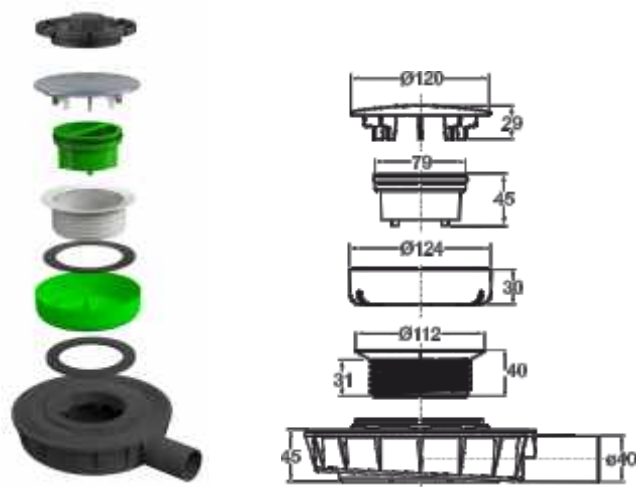

5220CR40S7 - 5220IX40S7