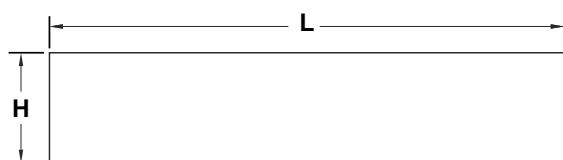

Example of installation of Bonomini's ADHESIVE waterproofing layer Art. 6822AD--C

Waterproofing sheet. Inner corner

Application: To waterproof the slab

Material: Woven-non-woven

Color: grey

Code	Description	Carton	Pallet	Volume
6813IM12C	12 x 12 x 6 cm	N.A.	N.A.	N.A.