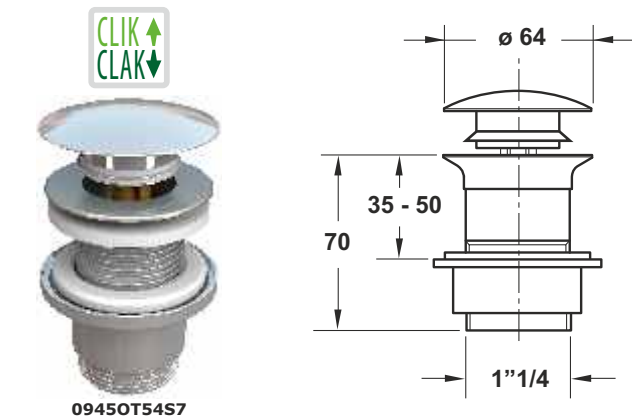

Lockable waste in chrome-plated brass with chrome-plated counter-nut. Waste connection 1"1/4, ø 65 mm flange

Application: For bidet or washbasin

Material: brass

Color: Chrome-plated

Code	Description	Carton	Pallet	Volume
09430T54S7	With overflow	50	1500	0,034
09450T54S7	Without overflow	50	1500	0,034