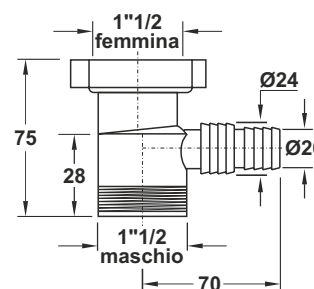

1825AR64B0

Flanged universal auxiliary connection with smooth outlet pipe. Flat washer

Application: to connect to the siphon

Material: polypropylene PP

Color: white

Code	Description	Carton	Pallet	Volume
1824AR54B0	1"1/4 x ø 32x200 mm	50	1800	0,048
1824AR64B0	1"1/2 x ø 40x200 mm	50	1500	0,057