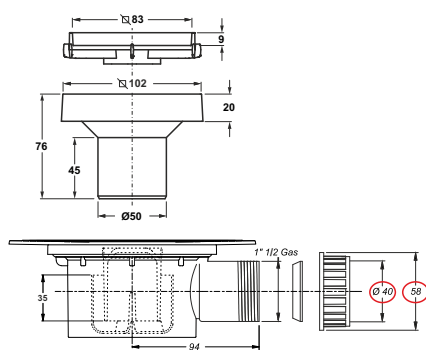

6710TR45B0