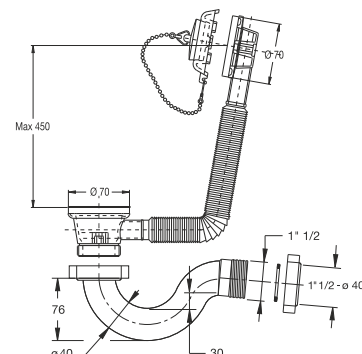

"EXTENSINA" bath tub drain with traditional plug with chain. Plug $\varnothing$ 45,5 mm, chain length 45 cm

Application: For bath tub

Material: Polypropylene PP + stainless steel 18/8

Color: white

Code	Description	Carton	Pallet	Volume
4149EX64B0	Odour trap with threaded outlet $\varnothing$ 40 mm	20	720	0,044