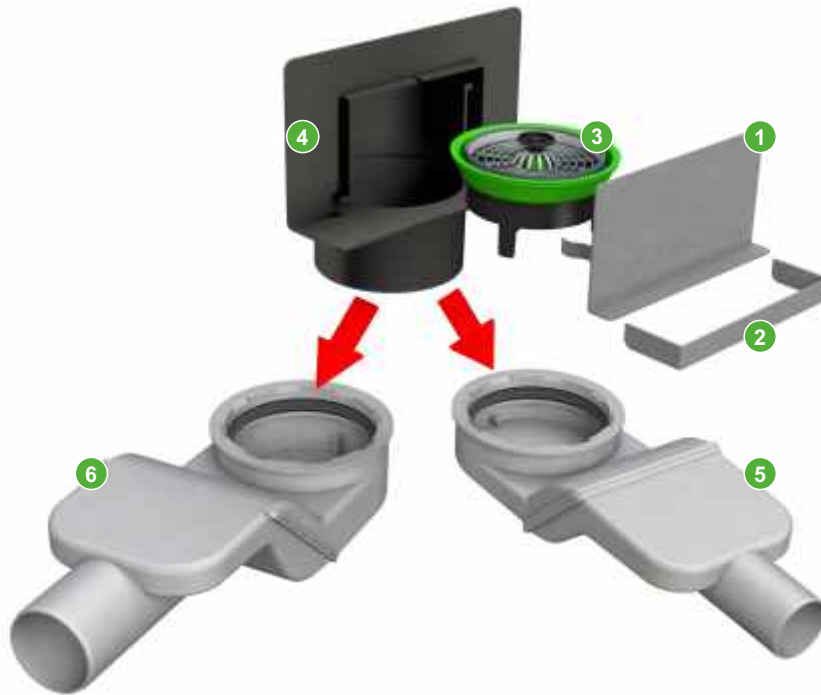

* with SOGLIOLA siphon $\varnothing$ 50mm
min. 90 mm - max 105 mm
with SOGLIOLA siphon $\varnothing$ 40mm
min. 70 mm - max 85 mm

LEGEND

- 1 Stainless steel AISI 316 cover (supplied with the glossy or satinated finish)
- 2 Tiles stopper
- 3 Anti-smell valve NRV
- 4 "WALLY" wall drain body
- 5 Sogliola siphon $\varnothing$ 40 mm
- 6 Sogliola siphon $\varnothing$ 50 mm