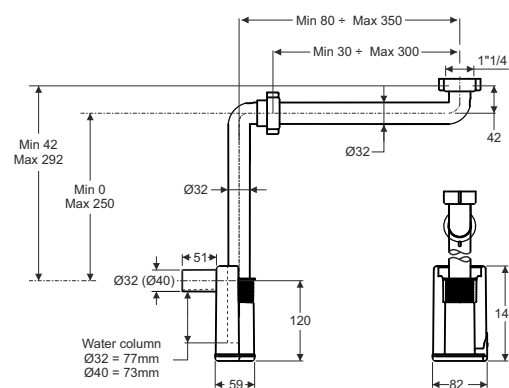

"MURALES" super flat space-saving trap for washbasin and bidet. BI-POWER washers

Application: For washbasin or bidet

Material: Polypropylene PP

Color: white

Code	Description	Carton	Pallet	Volume
2500BB32B0	1"1/4 x Ø 32, without inspection plug	25	500	0,106
2500BB40B0	1"1/4 x Ø 40, without inspection plug	25	500	0,106