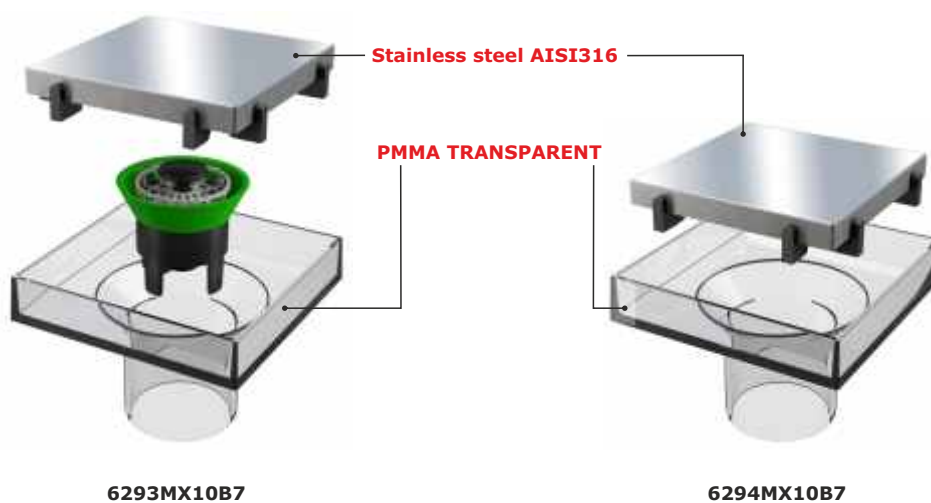

"VERTIGO" floor drain with vertical outlet. With tileable and reversable stainless steel grid "DOUBLE-FACE"

Application: For indoor applications with thin slabs

Material: PMMA + stainless steel

Color: transparent / polished

Code	Description	Carton	Pallet	Volume
6293MX10B7	Scarico ø 50 mm, griglia cm 10x10. Versione speciale con valvola anti-ritorno in silicon.	50	750	0,132
6294MX10B7	Scarico ø 50 mm, griglia cm 10x10. Versione standard, senza valvola anti-ritorno.	50	750	0,132

New
PRODUCT