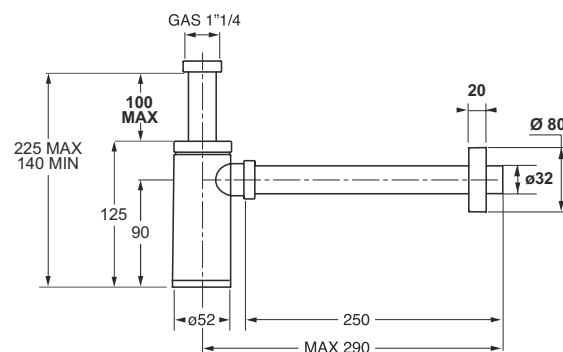

"KING" minimal bottle trap line for wash

basin. BI-POWER washers

**Application:** For washbasin

**Material:** Polypropylene PP

**Color:** white

Code	Description	Carton	Pallet	Volume
2795PP32B0	Waste connection 1"1/4, outlet pipe $\varnothing$ 32x250 mm	25	750	0,063