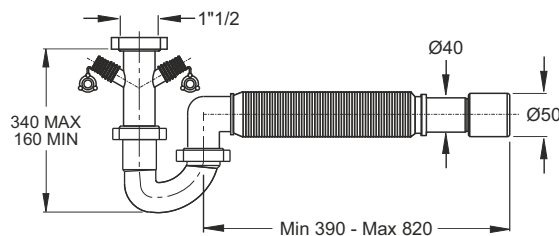

Code	Description	Carton	Pallet	Volume
1093EX45B0	"SELF-CLEANING" version, single	25	N.A.	N.A.