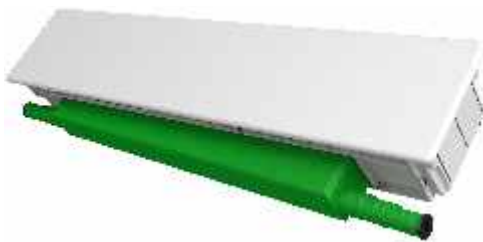

"Wallbox" Air-conditioning device condensating water catcher. Double connecting nozzle

Application: Concealed in the wall

Material: PS + PE

Color: white / green