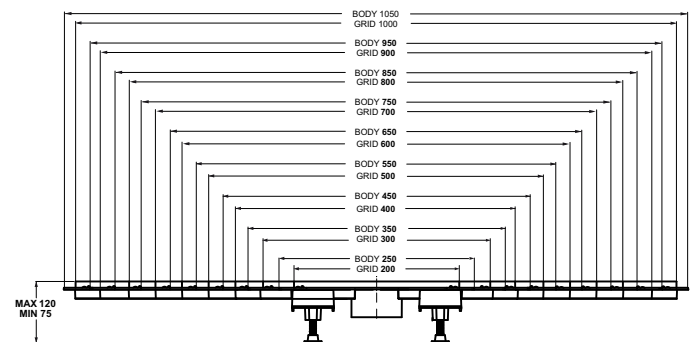

"CANALISSIMA" shower and floor channel. DOUBLE FACE adjustable full aluminium tileable grid

**Application:** For shower and floor drains

**Material:** Aluminum + ABS

**Color:** satinated / black

Code	Description	Carton	Pallet	Volume
6895AL20S	Central drain L 20 cm	1	N.A.	0,009
6895AL30S	Central drain L 30 cm	1	N.A.	0,009
6895AL40S	Central drain L 40 cm	1	N.A.	0,009
6895AL50S	Central drain L 50 cm	1	N.A.	0,009
6895AL60S	Central drain L 60 cm	1	N.A.	0,017
6895AL70S	Central drain L 70 cm	1	N.A.	0,017
6895AL80S	Central drain L 80 cm	1	N.A.	0,017
6895AL90S	Central drain L 90 cm	1	N.A.	0,017
6895AL100S	Central drain L 100 cm	1	N.A.	0,022