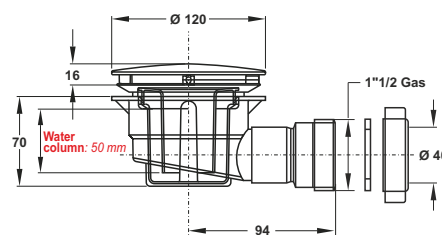

Code	Description	Carton	Pallet	Volume
5290AB12B7	Cover in chrome-plated ABS $\varnothing$ 120 mm	25	500	0,108
5290IX12B7	Cover in ABS covered with stainless steel $\varnothing$ 120 mm	25	500	0,108