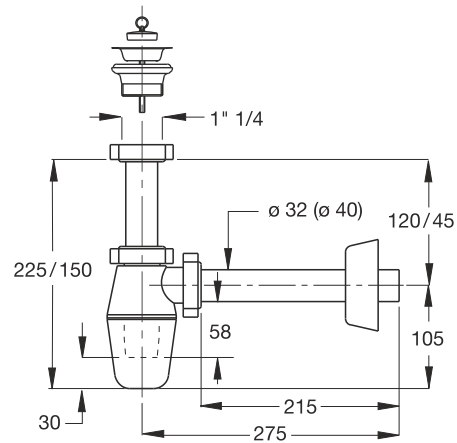

Code	Description	Carton	Pallet	Volume
2634WL32B0	Waste connection 1"1/4 outlet $\varnothing$ 32x230 mm	50	750	0,131
2634WL40B0	Waste connection 1"1/4 outlet $\varnothing$ 40x230 mm	50	750	0,131

"TEDESCO" washbasin bottle odour trap.

BI-POWER washers

Application: For washbasin

Material: Polypropylene PP

Color: white