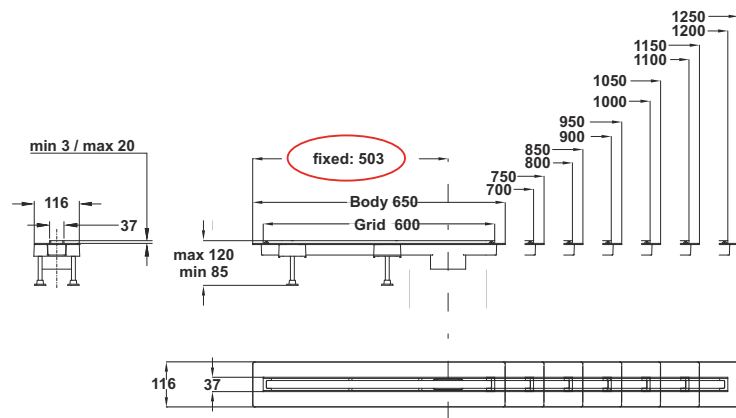

Code	Description	Carton	Pallet	Volume
6825AL60S	Lateral drain L 60 cm	1	N.A.	0,017
6825AL70S	Lateral drain L 70 cm	1	N.A.	0,017
6825AL80S	Lateral drain L 80 cm	1	N.A.	0,017
6825AL90S	Lateral drain L 90 cm	1	N.A.	0,017
6825AL100S	Lateral drain L 100 cm	1	N.A.	0,022
6825AL110S	Lateral drain L 110 cm	1	N.A.	0,022
6825AL120S	Lateral drain L 120 cm	1	N.A.	0,022