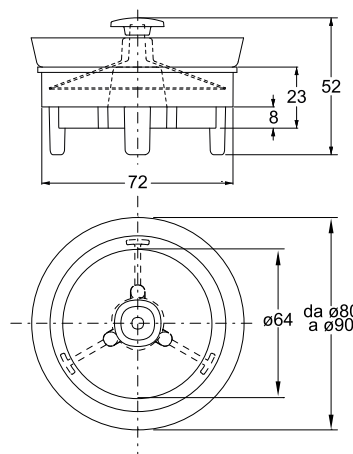

Non-return valve N.R.V. in close position, with no water flow. The perfect adherence of the membrane of the valve to the walls of the discharge stops the return of bad smells into the house. Suitable for all the floor outlet hoses of Bonomini srl, with inlet $\varnothing 90$ mm. Easy to remove for the maintenance of the waste. It can be also used as a fishing device into the water basin of a siphon (for example VULCANO of Bonomini srl), so to create a double block to the smells: both mechanical and hydraulic. In this case it is important to pay attention to insert the valve over to the water level of the siphon, so to avoid to drown the valve. In addition take into consideration a consequent limited reduction of the flow rate.

"NRV" silicon mechanical anti-smell non-return-valve.

Universal retro-fit version

Application: To stop bad smells

Material: ABS + silicon

Color: black / green / white

Code	Description	Carton	Pallet	Volume
6229AR90B4	Floor drain flanges version from $\varnothing 80$ mm to $\varnothing 90$ mm	125	3750	0,063

UNIVERSAL SOLUTION