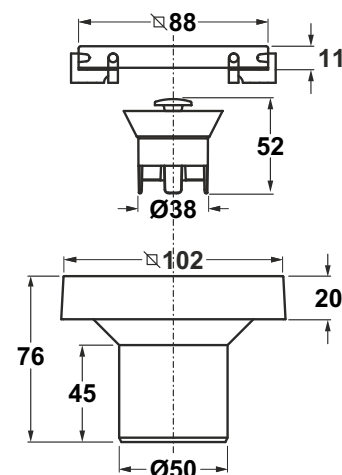

"VERTIGO" floor drain with vertical outlet. With tileable and reversable stainless steel grid "DOUBLE-FACE"

Application: For indoor applications with thin slabs

Material: PMMA + stainless steel

Color: transparent / polished

Code	Description	Carton	Pallet	Volume
6293MX10B7	Scarico ø 50 mm, griglia cm 10x10. Versione speciale con valvola anti-ritorno in silicon.	50	750	0,132
6294MX10B7	Scarico ø 50 mm, griglia cm 10x10. Versione standard, senza valvola anti-ritorno.	50	750	0,132

New
PRODUCT