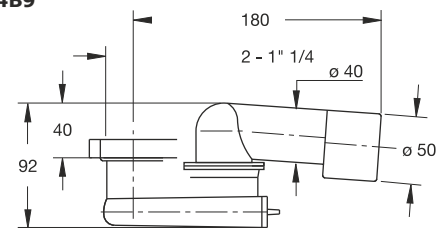

WASTES FOR BATH TUB COLUMNS

Adjustable low trap for bath columns. Outlet $\varnothing$ 40 - 50 mm to weld or to plug in

Application: To be connected with the bath tub drain

Material: Polypropylene PP + brass

Color: black

Code	Description	Carton	Pallet	Volume
4500T64B9	Brass 1"1/2 threaded nut	20	720	0,039
4500PP64B9	Plastic 1"1/2 threaded nut	20	720	0,039

Adjustable low trap for bath columns. Threaded outlet 1" 1/2 - $\varnothing$ 40 mm

Application: To be connected with the bath tub drain

Material: Polypropylene PP + brass

Color: white

Code	Description	Carton	Pallet	Volume
4510T64B0	Brass 1"1/2 threaded nut	20	720	0,039
4510PP64B0	Plastic 1"1/2 threaded nut	20	720	0,039

Self-cleaning trap, one piece only without welds.

BI-POWER washers

Application: To be connected with the bath tub drain

Material: Polypropylene PP

Color: white

Code	Description	Carton	Pallet	Volume
4110PP64B0	Connection with plastic nut 1"1/2, threaded outlet 1" 1/2 - $\varnothing$ 40 mm	20	720	0,039