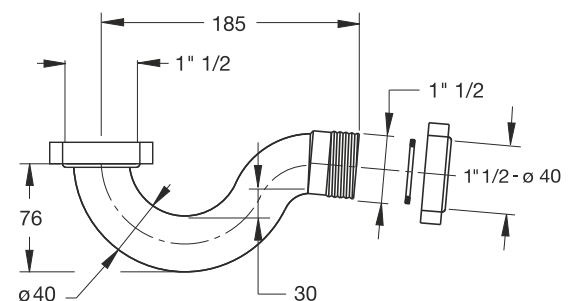

"Terme Romane di Venturina" - Campiglia Marittima (LI)

5

5

SHOWER TRAY

"DOCCIONE" trap for shower plates with hole  $\varnothing$  90 mm.

Outlet  $\varnothing$  40-50 mm to insert, wet siphon

**Application:** For shower plates with hole  $\varnothing$  90 mm