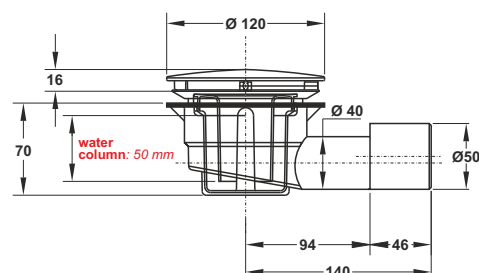

**Material:** polypropylene PP + stainless steel + ABS

**Color:** white / chrome plated / polished

**Flow rate :** 26,2 l/min

**Water column :** 50 mm

Code	Description	Carton	Pallet	Volume
5280AB12B7	Cover in chrome-plated ABS $\varnothing$ 120 mm	25	500	0,108
5280IX12B7	Cover in ABS covered with stainless steel $\varnothing$ 120 mm	25	500	0,108