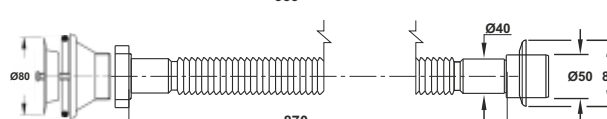

9544PP64B0