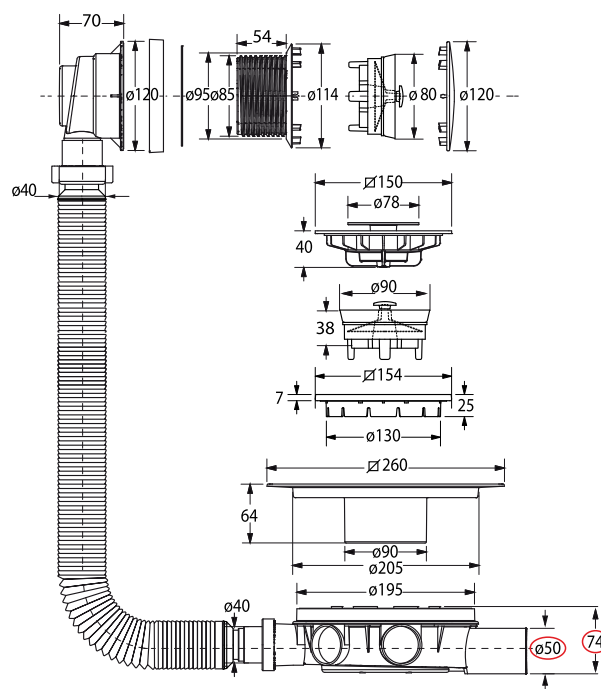

"ALTOMARE" drainage system for masonry bath-tubs.
Including 15 x 15 cm lockable design grid, under-the-tile waterproofing flange and chrome-plated overflow

Application: For masonry bath-tubs

Material: ABS + stainless steel

Color: black / metal

Code	Description	Carton	Pallet	Volume
69150CK15S7	Outlet $\varnothing$ 50 mm	1	N.A.	N.A.