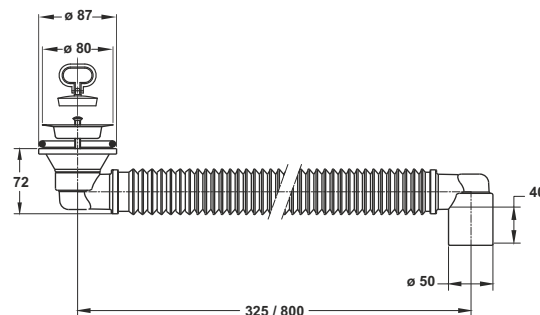

"IMALAIA" flexible and extensible shower drain.

Stainless steel grid $\varnothing$ 80 mm, with $\varnothing$ 52 mm plug

Application: For shower plates with hole $\varnothing$ 60 mm

Material: polypropylene PP + stainless steel

Color: white / polished

Code	Description	Carton	Pallet	Volume
5830MG80B0	90° outlet $\varnothing$ 50 mm	65	975	0,131

"IMALAIA" flexible and extensible shower drain

Stainless steel grid $\varnothing$ 80 mm, with $\varnothing$ 52 mm plug

Application: For shower plates with hole $\varnothing$ 60 mm

Material: polypropylene PP + stainless steel

Color: white / polished