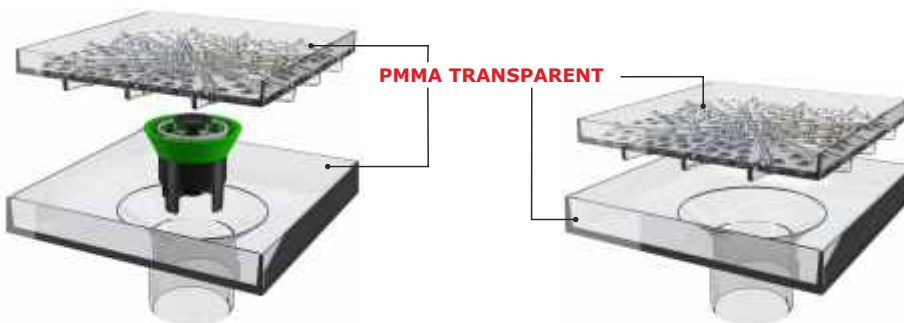

"VERTIGO" floor drain with vertical outlet. With transparent plastic tileable grid

Application: For indoor applications with thin slabs

Material: PMMA

Color: transparent

Code	Description	Carton	Pallet	Volume
6293TR15B7	Outlet $\varnothing$ 50 mm, 15x15 cm grid. Special version with dry odour trap version (NRV)	50	750	0,132

6294TR15B7	Outlet $\varnothing$ 50 mm, 15x15 cm grid. Standard version without odour trap	50	750	0,132

6293TR15B7

6294TR15B7