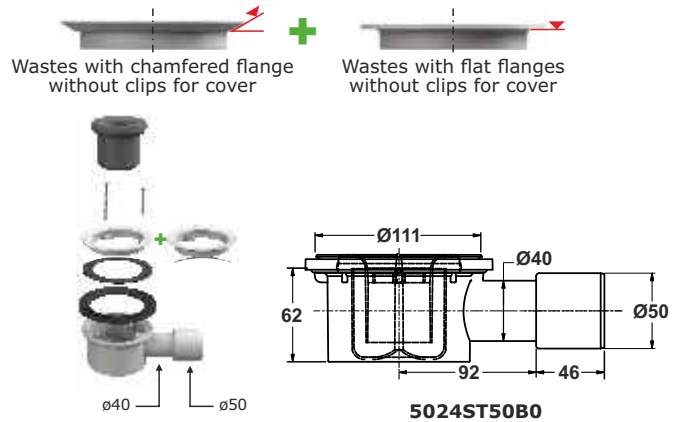

TRIGONO trap for shower plates with $\varnothing$ 90 mm hole. With wet siphon in accordance with EN274 regulation. Wastes with chamfered and flat flanges, without clips for cover

Application: For shower plates with hole $\varnothing$ 90 mm

Material: polypropylene PP

Color: white

Flow rate : 24,2 l/min

Water column : 50mm