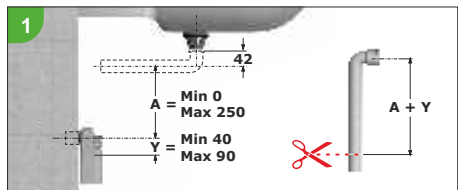

New
PRODUCT