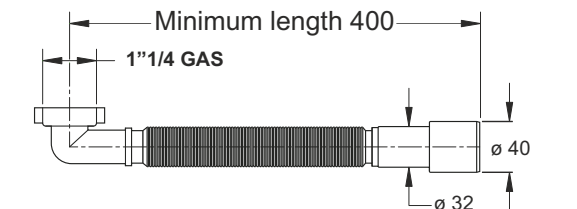

9332CC32B0

9340CC40B0

"MAGIKONE" flexible and extensible pipe with plastic nut. With 90° elbow

**Application:** For space-limited applications

**Material:** polypropylene PP

**Color:** white

Code	Description	Carton	Pallet	Volume
9374FM54B0	1"1/4 x ø 32/40 mm	100	2000	0,106
9370FM64B0	1"1/2 x ø 40/50 mm	125	1000	0,160