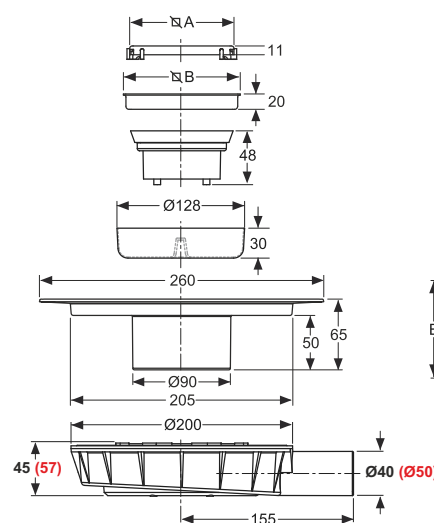

Detail of the layered section, shows the position of the different used materials. Let's make attention how the metallic grid is putted into the hose tray (MANICHETTA VASSOIO), so to allow the thickness of the grid to the reaching perfectly to the level of finished floor. Particular the presence of the squared expanded polyester (yellow in the picture), for the filling of surrounding area of the grid. It works also as a protection during construction

Notice the possibility to regulate the position of the grid with the lines of the tiles. It is possible to insert grids from 10x10 mm up to 20x20 mm. The perimetric frame provides the fixing surface for the waterproofing made by sheats or by the chemical resins, directly under the tile.

ATTENTION: While positioning the grid, avoid with care to obstruct the hole of the hose tray, in order to pull out easily the special silicone rubber siphon of Bonomini production.

"VASSOIO" ultra low floor drain with tileable grid. Tileable "DOUBLE-FACE" grid with special flange for under-the-tile waterproofing, wet odour trap version

Application: For indoor applications with thin slabs

Material: ABS + stainless steel

Color: black / metal

Code	Description	Carton	Pallet	Volume
69240IX10S7	Outlet $\varnothing$ 40 mm, H 45 mm, 10 x 10 cm grid	8	64	0,160
69250IX10S7	Outlet $\varnothing$ 50 mm, H 57 mm, 10 x 10 cm grid	8	64	0,160
69240IX15S7	Outlet $\varnothing$ 40 mm, H 45 mm, 15 x 15 cm grid	8	64	0,160
69250IX15S7	Outlet $\varnothing$ 50 mm, H 57 mm, 15 x 15 cm grid	8	64	0,160

Stainless steel
AISI316

A=MM x B=MM

Ø 90 x Ø 105

Ø 134 x Ø 150

Ø 200 x Ø 184