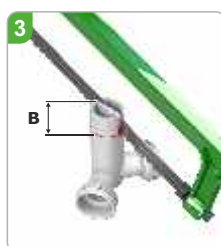

**Application:** For washing machine or dishwasher or clothes-dryer

**Material:** Polypropylene PP

**Color:** white

Code	Description	Carton	Pallet	Volume
3940EC44B0	3/4" trap connection	25	1600	0,029

**New**  
PRODUCT