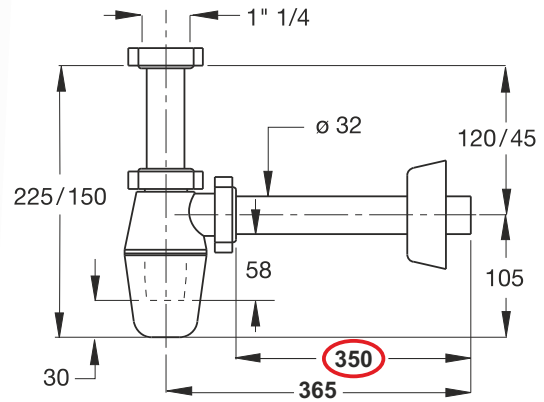

TEDESCO bottle odour trap for washbasin.

BI-POWER washers

Application: For washbasin

Material: Polypropylene PP

Color: white

Code	Description	Carton	Pallet	Volume
2630CM35B0	Special outlet pipe $\varnothing$ 32/350 mm	50	750	0,131

TEDESCO bottle odour trap for washbasin. Stainless steel flange 18/10 $\varnothing$ 65 mm, 65 mm long bolt, $\varnothing$ 40,5 mm and plug with ring

Application: For washbasin

Material: Polypropylene PP + stainless steel

Color: white / metal