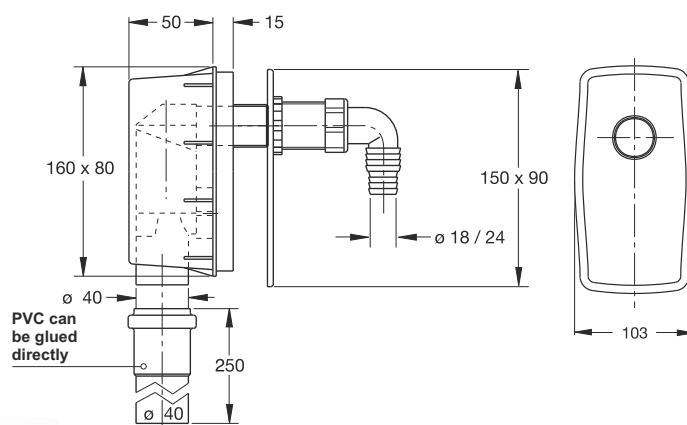

COMPACT

SIPHON-SYSTEM FOR WASHING-MACHINE

25
ANNI YEARS
GARANZIA
GUARANTEE

The joint with bell and washer has to stay inside the box

The possibility to easily take out the trap from its housing

"COMPACT" concealed trap for washing machine or dishwasher. Weldable to PEHD pipes, with extractable siphon and PVC pipe

Application: For washing machine or dishwasher

Material: PEHD + PVC

Color: black / chrome-plated / green

Code	Description	Carton	Pallet	Volume
3445CR40B9	Plate and accessories in plastic ABS chrome-plated	25	500	0,106
3445EC40B9	Plate and accessories in white plastic	25	500	0,106