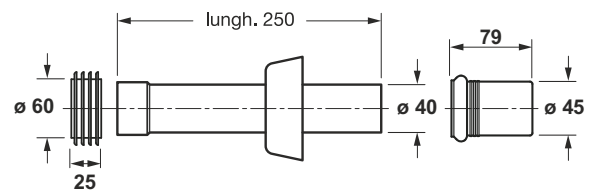

Code	Description	Carton	Pallet	Volume
<b>8820AB40B0</b>	Length : 25 cm, Adjustable rosette In ABS	50	1000	0,106
<b>8820PP40B0</b>	Length : 25 cm, Steady rosette In polypropylene PP	50	1000	0,106

**8820AB40B0**