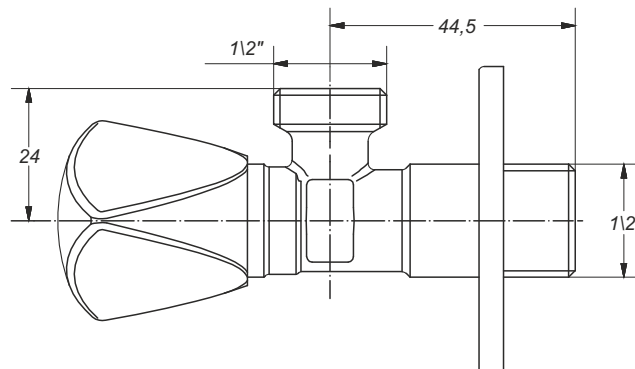

0597WH24S7

New
PRODUCT