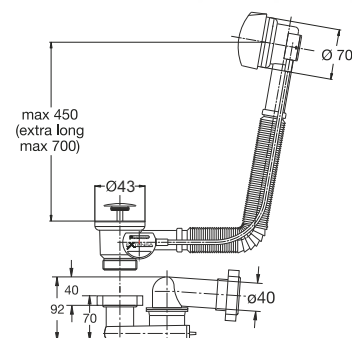

"EXTENSA" pop-up bath tub drain. Odour trap
threaded outlet $\varnothing$ 40 mm, Flexible welded overflow

Application: For bath tub
Material: Polypropylene PP + brass
Color: white / chrome-plated

Code	Description	Carton	Pallet	Volume
4027WZ50B7	Handle and $\varnothing$ 43 mm plug in chrome-plated brass, with ultra-low trap	20	480	0,080