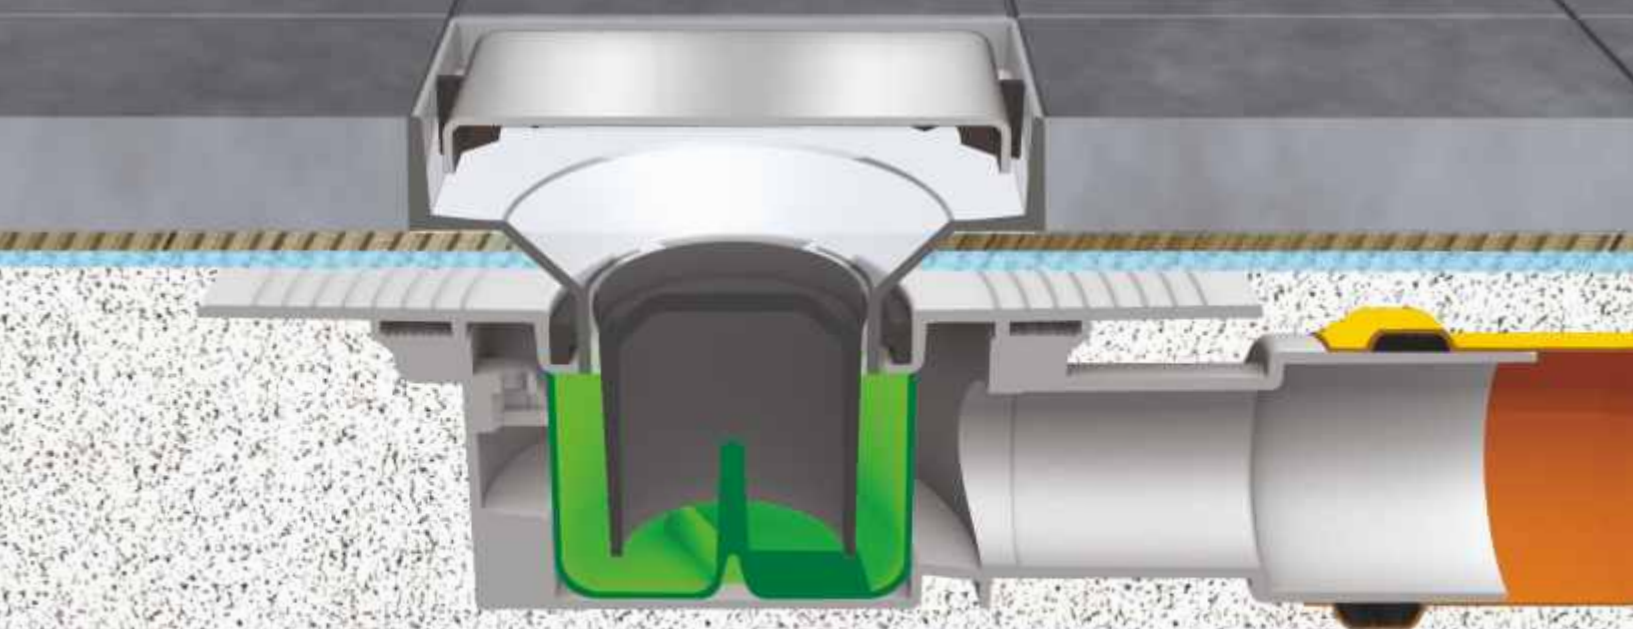

"TRIGONO" tile-holding floor trap. With transparent plastic tileable grid

Application: For shower and floor drains

Material: polypropylene PP + PMMA

Color: white / transparent

Code	Description	Carton	Pallet	Volume
6710TR40B0	10x10 cm grid, threaded 1"1/2 nut outlet	20	400	0,106
6710TR45B0	10x10 cm grid, plug in $\varnothing$ 40/50 mm outlet	20	400	0,106