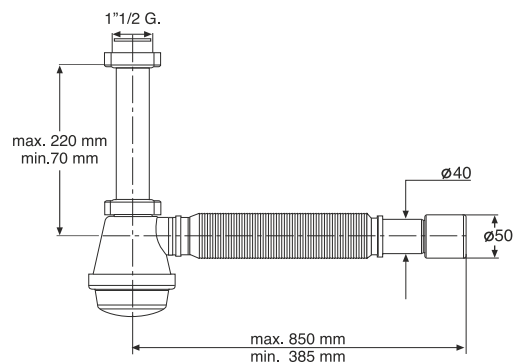

Code	Description	Carton	Pallet	Volume
1031EX45B0	"FIASCA" version, single	25	500	0,106

"FLEXYBON" flexible kitchen sink siphon. waste connection 1"1/2, outlet $\varnothing$ 40/50 mm

Application: For double bowl kitchen sinks

Material: polypropylene PP

Color: white