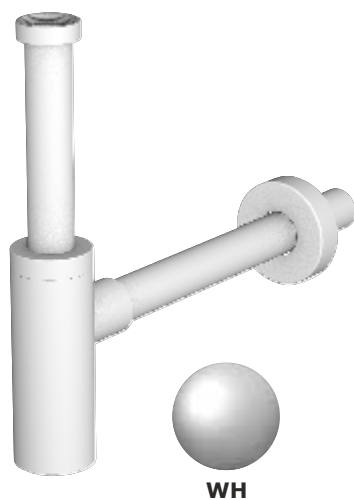

"INOX MATER" stainless steel design siphon. Pipes length: inlet 170 mm, outlet 300 mm.

Application: For washbasin

Material: INOX 304 + ABS

Color: Black / White

Code	Description	Carton	Pallet	Volume
0581BL32K9	1"1/4 x ø 32 mm, black finishing	25	600	0,084
0581BL40K9	1"1/4 x ø 40 mm, black finishing	20	480	0,084
0581WH32K0	1"1/4 x ø 32 mm, white finishing	25	600	0,084
0581WH40K0	1"1/4 x ø 40 mm, white finishing	20	480	0,084