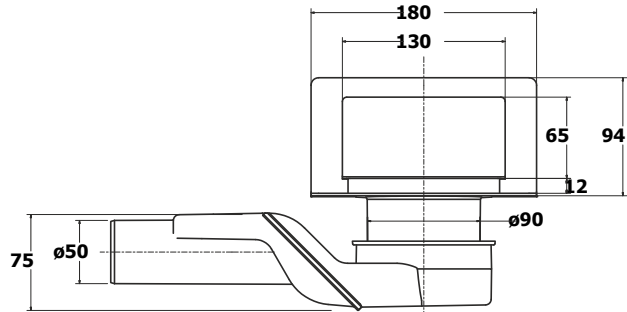

* with SOGLIOLA siphon $\varnothing$ 50mm
min. 90 mm - max 105 mm
with SOGLIOLA siphon $\varnothing$ 40mm
min. 70 mm - max 85 mm

LEGEND

- 1 Stainless steel AISI 316 cover (supplied with the glossy or satinated finish)
- 2 Tiles stopper
- 3 Anti-smell valve NRV
- 4 "WALLY" wall drain body
- 5 Sogliola siphon $\varnothing$ 40 mm
- 6 Sogliola siphon $\varnothing$ 50 mm