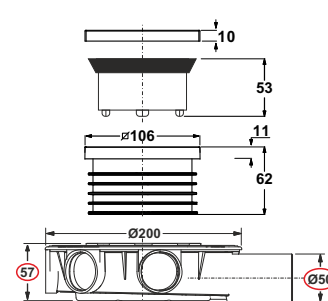

"MINI-DRAIN" ultra low floor drain with adjustable flange.

Removable rubber wet odour trap version, special flange for under-the-tile waterproofing 10 x 10 cm

Application: For indoor applications with thin slabs

Material: ABS + stainless steel

Color: black / metal

Code	Description	Carton	Pallet	Volume
6338PV40S2	Outlet $\varnothing$ 40 mm, H 45 mm	20	160	0,160
6338PV50S2	Outlet $\varnothing$ 50 mm, H 57 mm	10	150	0,131

Flow rate : 49,0 l/min

Water column : 25mm

Flow rate : 49,0 l/min

Water column : 25mm

"MINI-DRAIN" ultra low floor drain with adjustable flange.

Removable rubber wet odour trap version, standard 15 x 15 cm flange

Application: For indoor applications with thin slabs

Material: ABS + stainless steel

Color: black / metal

Code	Description	Carton	Pallet	Volume
6300IX40S7	Outlet $\varnothing$ 40 mm, H 45 mm	10	150	0,131
6300IX50S7	Outlet $\varnothing$ 50 mm, H 57 mm	10	150	0,131