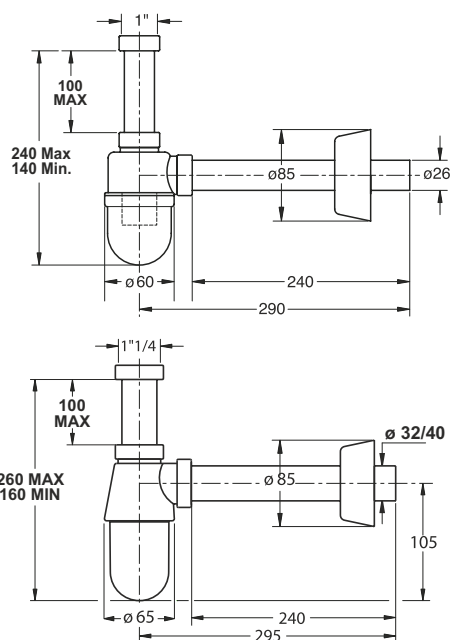

"THERMOTRAP" bottle trap for wash basin.

With cleanable cartridge

Application: For washbasin

Material: ABS + brass

Color: Chromed plated

Code	Description	Carton	Pallet	Volume
05600T25K7	Waste connection 1", outlet pipe $\varnothing$ 26x250 mm	25	750	0,063
0570EC25K7	Waste connection 1"1/4, outlet pipe $\varnothing$ 32x250 mm	25	750	0,063
05700T25K7	Waste connection 1"1/4, outlet pipe $\varnothing$ 32x250 mm	25	750	0,063
0570EC23K7	Waste connection 1"1/4, outlet pipe $\varnothing$ 40x250 mm	25	750	0,063