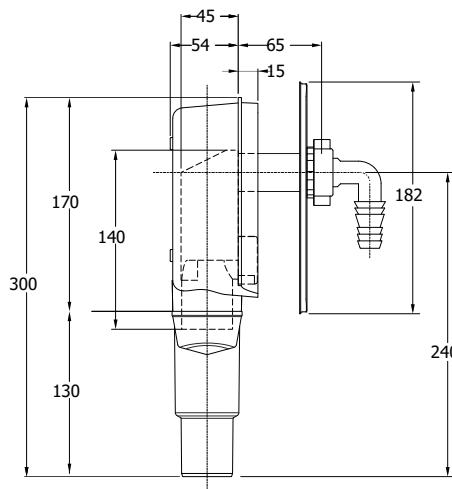

New
PRODUCT