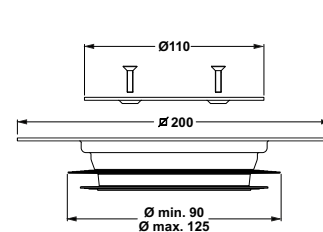

UNIVERSAL FLOOR GRID for multiple pipe diameters

ONE PIECE FITS ALL

from 4" pipes

upto 5" pipes

"MAGIK-GRID" universal stainless steel grate.
20 x 20 cm

Application: For pipes from $\varnothing$ 4" to $\varnothing$ 5"

Material: stainless steel AISI 304 + PVC

Color: polished + black

Code	Description	Carton	Pallet	Volume
6630IX20S	With bolted design grid	10	300	0,057
6631IX20S	With bolted design grid and anti-smell valve	10	300	0,057
6640IX20S	With bolted clean-out cover	10	300	0,057

6640IX20S