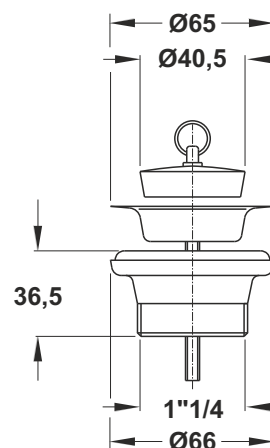

Drain valve. Stainless steel flange 18/10 $\varnothing$ 65 mm, 65 mm long bolt

Application: For washbasin

Material: Polypropylene PP + stainless steel

Color: white / metal

Code	Description	Carton	Pallet	Volume
2024WL54B0	$\varnothing$ 40,5 mm and plug with ring	50	3200	0,029