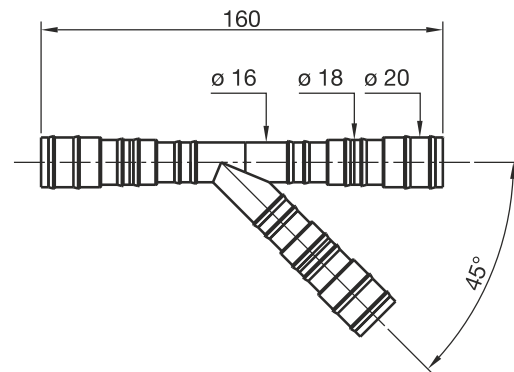

ACCESSORIES

Connection nozzle for the condensating water hose. BI-POWER washer

Application: To connect the condensate catcher to the plumbin system

Material: polypropylene PP

Color: white

Code	Description	Carton	Pallet	Volume
7886PP32B0	ø 16 -18 - 20 mm x 1"1/4	20	N.A.	0,004

"Y" branch for condensate discharge installations. 3 ways branch for white pipes

Application: To connect the condensate catcher to the plumbin system

Material: PE

Color: white

Code	Description	Carton	Pallet	Volume
7882PE20B0	ø 16 -18 - 20 mm	20	N.A.	0,004

Condensating water waste hose, with anti-UV additives. Supplied in rolls

Application: To connect the condensate catcher to the plumbin system

Material: PE + polypropylene PP

Color: white

Code	Description	Carton	Pallet	Volume
7892PP18C0	Internal outlet ø 16 mm external outlet ø 18 mm	50 M	2100M	0,046
7892PP20C0	Internal outlet ø 17 mm external outlet ø 20 mm	50 M	2100M	0,046