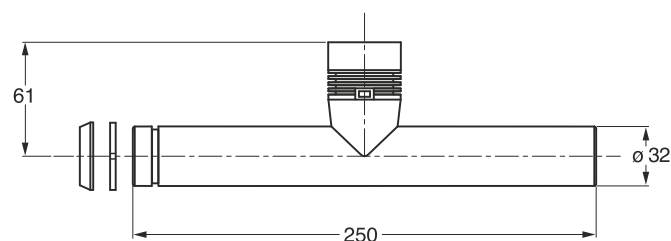

Code	Description	Carton	Pallet	Volume
0720AB32B7	Chrome-plated pipe	25	1600	0,029

AIRPIPE, venting valve. White pipe

Application: to connect to the siphon

Material: ABS

Color: white