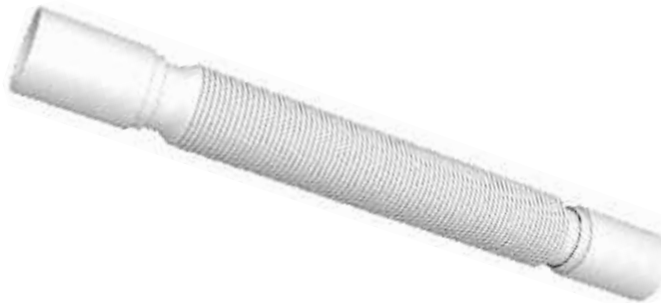

"MAGIKONE" flexible and extensible pipe with double male exit. Length : 700 mm

Application: To connect pipes together

Material: polypropylene PP

Color: white

Code	Description	Carton	Pallet	Volume
9332CC32B0	ø 32 mm x ø 32 mm	100	2400	0,080
9340CC40B0	ø 40 mm x ø 40 mm	100	2400	0,080

9332CC32B0