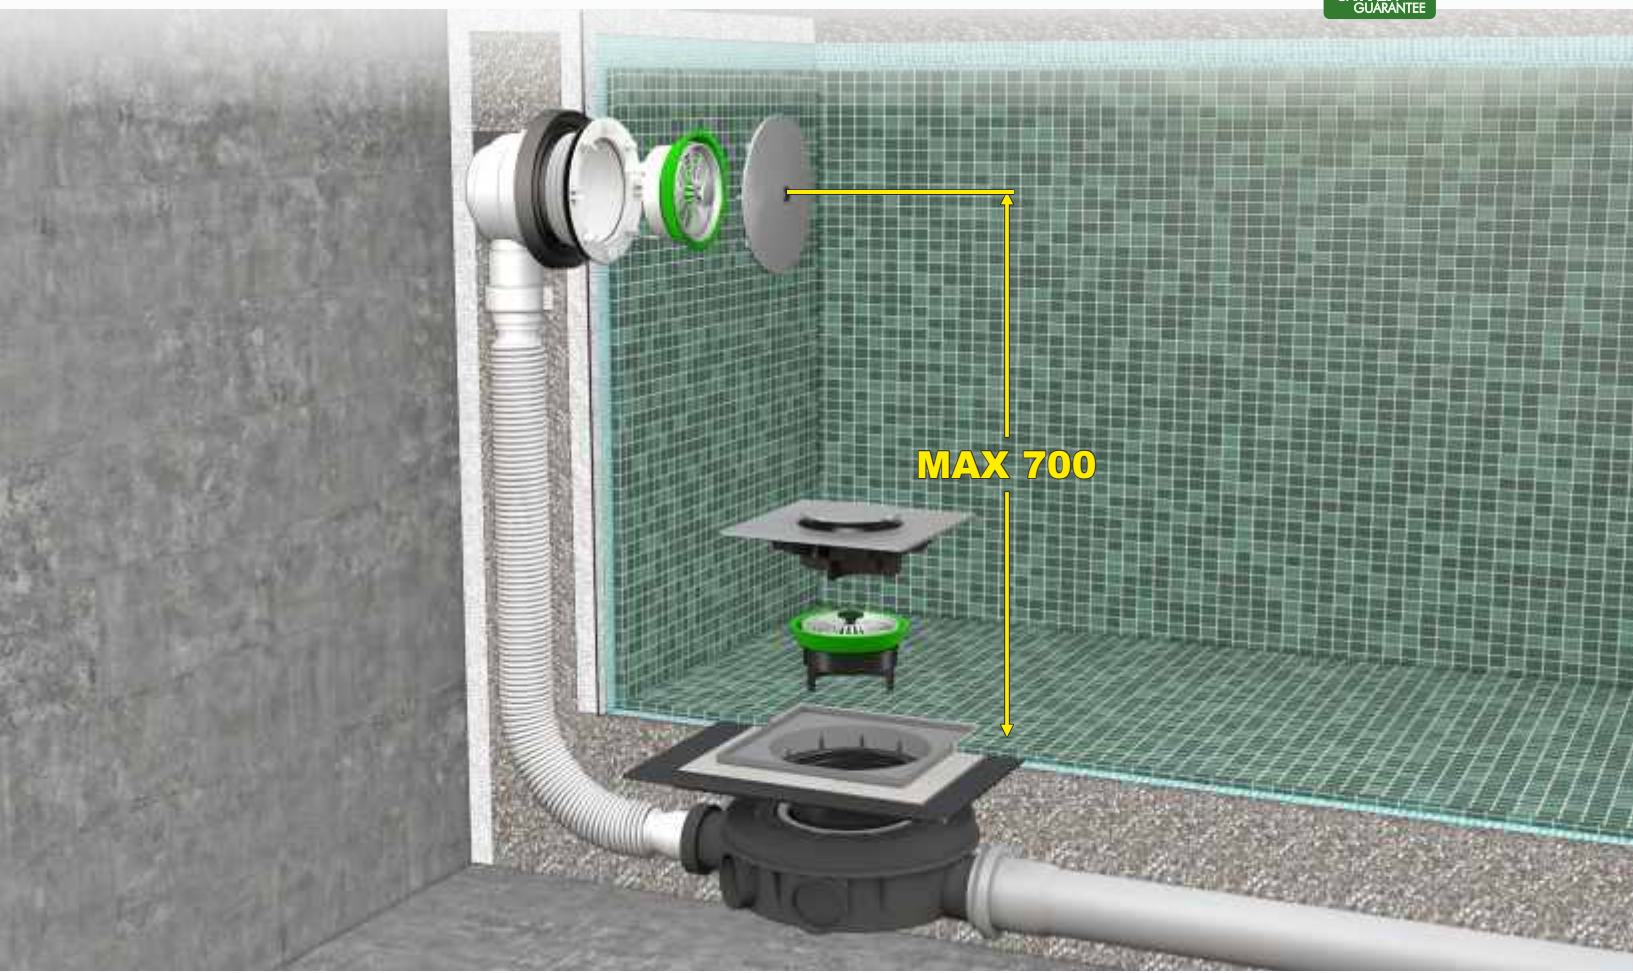

"ALTOMARE" drainage system for masonry bath-tubs.
Including 15 x 15 cm lockable design grid, under-the-tile waterproofing flange and chrome-plated overflow

Application: For masonry bath-tubs

Material: ABS + stainless steel

Color: black / metal

Code	Description	Carton	Pallet	Volume
69150CK15S7	Outlet $\varnothing$ 50 mm	1	N.A.	N.A.