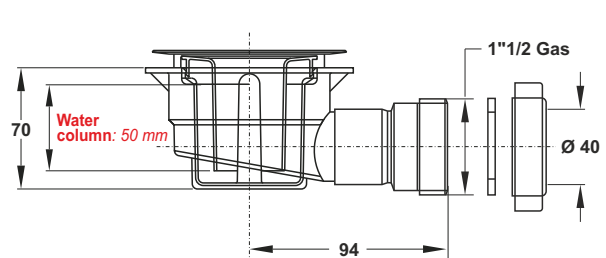

"DOCCIONE" trap for shower plates with hole $\varnothing$ 90 mm.
Vertical outlet $\varnothing$ 50 mm, dry siphon

Application: For shower plates with hole $\varnothing$ 90 mm

Material: polypropylene PP + stainless steel + ABS

Color: white / chrome plated / polished

Code	Description	Carton	Pallet	Volume
5270AB12B7	Cover in chrome-plated ABS $\varnothing$ 120 mm	25	500	0,106
5270IX12B7	Cover in ABS covered with stainless steel $\varnothing$ 120 mm	25	500	0,106

Dry siphon : Yes

"DOCCIONE" trap for shower plates with hole $\varnothing$ 90 mm.
Without cover, wet siphon

Application: For shower plates with hole $\varnothing$ 90 mm

Material: polypropylene PP

Color: white

Flow rate : 45,0 l/min

Water column : 50 mm

Code	Description	Carton	Pallet	Volume
5280ST12B7	Outlet $\varnothing$ 40-50 mm to insert	25	500	0,108
5290ST12B7	Threaded outlet 1"1/2 with nut	25	500	0,108