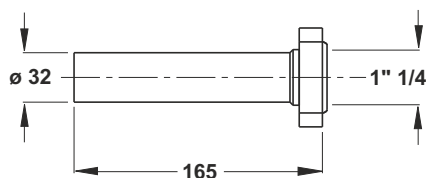

1824AR54B0

1824AR64B0

Female inlet extension pipe. Conical washer

**Application:** to connect to the siphon

**Material:** polypropylene PP

**Color:** white

Code	Description	Carton	Pallet	Volume
1820NN54B0	1"1/4 x Ø 32 x 165 mm	50	3200	0,029
1820NN64B0	1"1/2 x Ø 40 x 230 mm	50	1800	0,048