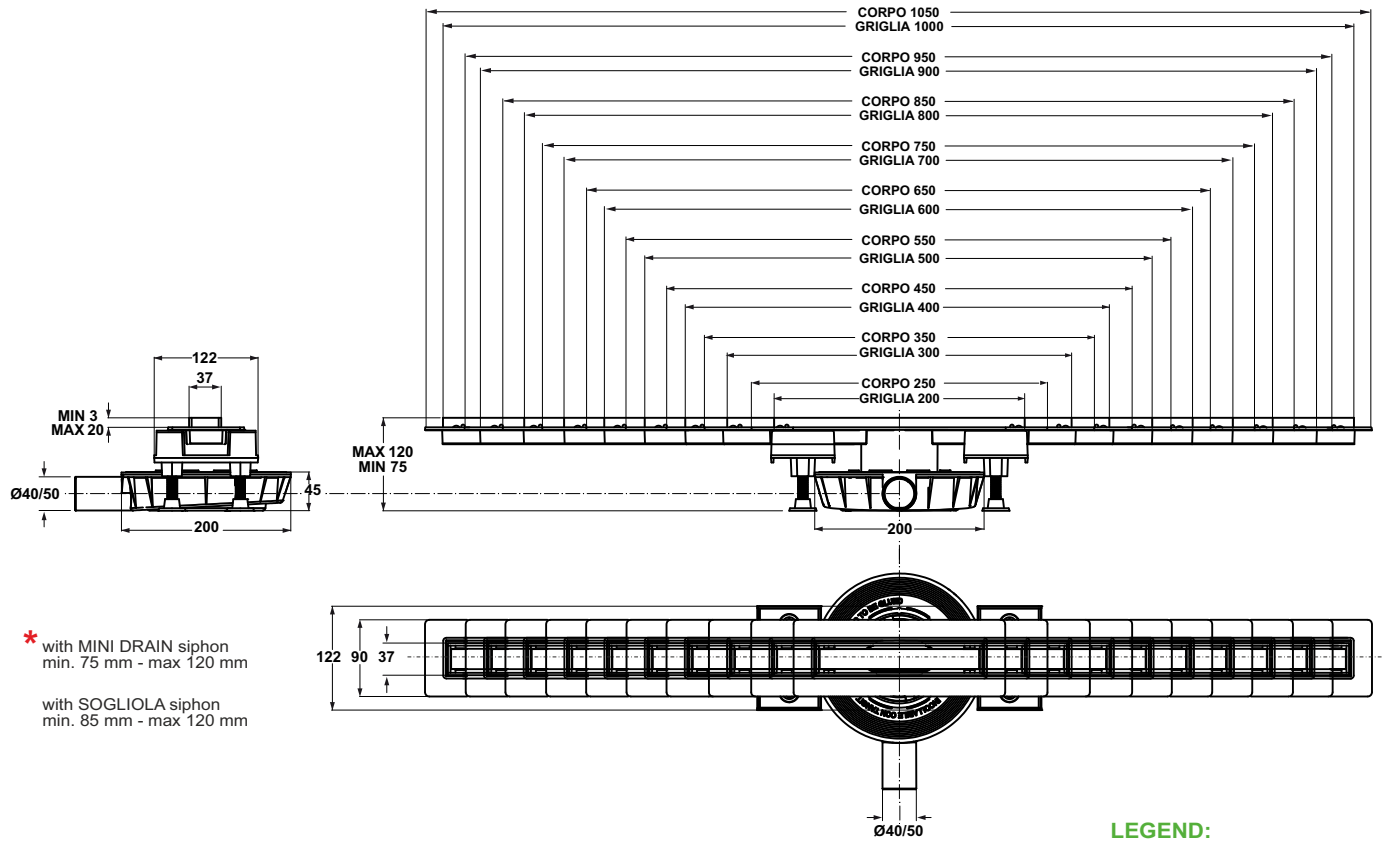

* with MINI DRAIN siphon
min. 75 mm - max 120 mm
with SOGLIOLA siphon
min. 85 mm - max 120 mm

LEGEND:

- 1 Metal cover
- 2 Metal frame
- 3 Filter
- 4 Fishing device
- 5 O-ring for fishing device
- 6 Double sided adhesive
- 7 Body of the floor conduit
- 8 Stabilizing bases
- 9 Screws to regulate the waste
- 10 Supports
- 11 Screws for micrometric regulation
- 12 Allen key
- 13 Siphon Mini-Drain
- 14 Low bowl, water column: 30 mm
- 15 Gommone
- 16 Siphon Sogliola
- 17 Waterproofing sheet