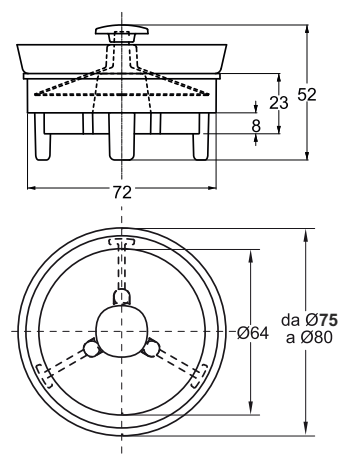

La Bonomini srl si riserva il diritto di modifica senza preavviso. Ogni riproduzione, anche parziale, è severamente vietata.
The company Bonomini srl reserves the right to make modifications without prior notice. Any reproduction, even partial, is strictly prohibited.