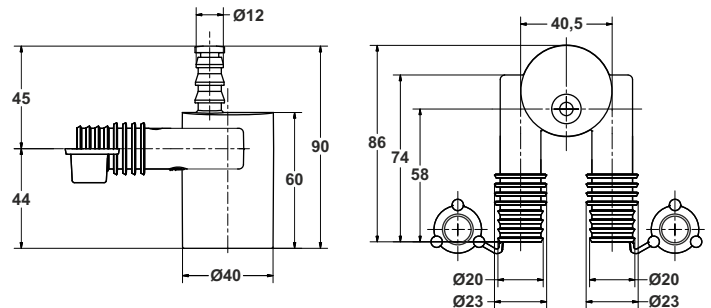

**Application:** to connect to the siphon

**Material:** polypropylene PP

**Color:** white

**New**  
PRODUCT

Code	Description	Carton	Pallet	Volume
1828AR64B0	Trap connection ø 40 mm	25	N.A.	N.A.

Universal auxiliary connection. Conical washer