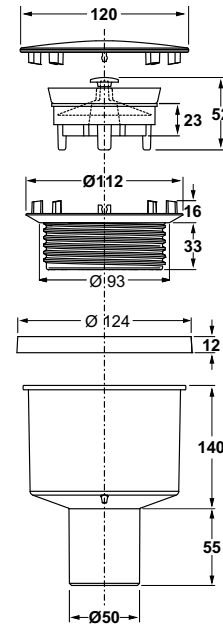

"DOCCIONE" trap for shower plates with hole $\varnothing$ 90 mm.
Vertical outlet $\varnothing$ 50 mm, dry siphon

Application: For shower plates with hole $\varnothing$ 90 mm

Material: polypropylene PP + stainless steel + ABS

Color: white / chrome plated / polished

Code	Description	Carton	Pallet	Volume
5270AB12B7	Cover in chrome-plated ABS $\varnothing$ 120 mm	25	500	0,106
5270IX12B7	Cover in ABS covered with stainless steel $\varnothing$ 120 mm	25	500	0,106

Dry siphon : Yes