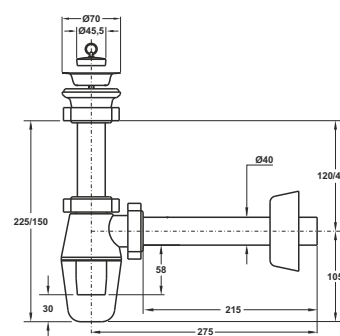

"TEDESCO" bottle odour trap. Threaded nut 1"1/2 , plastic outlet pipe $\varnothing 40$ X 230 mm

Application: For single bowl kitchen sinks

Material: polypropylene PP

Color: white

Code	Description	Carton	Pallet	Volume
1270CP40B0	without valve	50	750	0,131

"TEDESCO" bottle odour trap. Threaded nut 1"1/2 , plastic outlet pipe $\varnothing 40$ X 230 mm

Application: For single bowl kitchen sinks

Material: stainless steel + polypropylene PP

Color: metal / white

Code	Description	Carton	Pallet	Volume
1279CP40B0	Valve with stainless steel grid $\varnothing 70/45,5$ mm with plug with ring	45	675	0,131

"TEDESCO" bottle odour trap. Threaded nut 1"1/2 , plastic outlet pipe $\varnothing 40$ X 230 mm

Application: For double bowl kitchen sinks

Material: polypropylene PP

Color: white

Code	Description	Carton	Pallet	Volume
1280CP40B0	without valve	25	375	0,131

"TEDESCO" bottle odour trap. Threaded nut 1"1/2 , plastic outlet pipe $\varnothing 40$ X 230 mm

Application: For double bowl kitchen sinks

Material: stainless steel + polypropylene PP

Color: metal / white

Code	Description	Carton	Pallet	Volume
1289AL40B0	Valves with stainless steel grid $\varnothing 70/45,5$ mm with plug with ring, with waste water connection	21	315	0,131