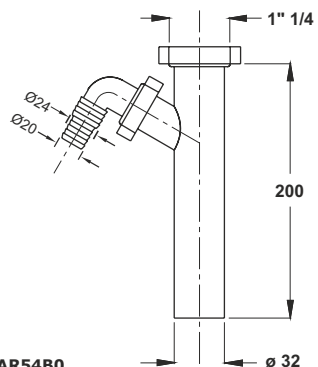

1824AR54B0

1824AR64B0

Female inlet extension pipe. Conical washer

**Application:** to connect to the siphon

**Material:** polypropylene PP

**Color:** white

Code	Description	Carton	Pallet	Volume
1820NN54B0	1"1/4 x Ø 32 x 165 mm	50	3200	0,029
1820NN64B0	1"1/2 x Ø 40 x 230 mm	50	1800	0,048