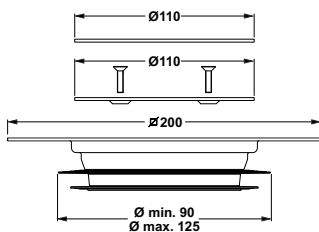

UNIVERSAL FLOOR GRID for multiple pipe diameters

ONE PIECE FITS ALL

from 4" pipes

upto 5" pipes

"MAGIK-GRID" universal stainless steel grate.
20 x 20 cm

Application: For pipes from $\varnothing$ 4" to $\varnothing$ 5"

Material: stainless steel AISI 304 + PVC

Color: polished + black

Code	Description	Carton	Pallet	Volume
6630IX20S	With bolted design grid	10	300	0,057
6631IX20S	With bolted design grid and anti-smell valve	10	300	0,057
6640IX20S	With bolted clean-out cover	10	300	0,057

6630IX20S