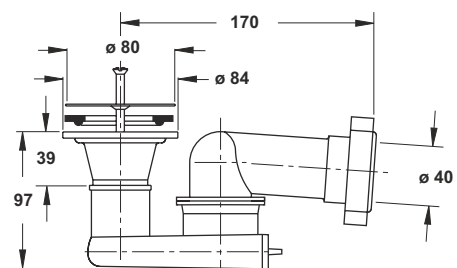

Code	Description	Carton	Pallet	Volume
5123NC80B0	Threaded outlet 1"1/2 - $\varnothing$ 40 mm	25	750	0,057