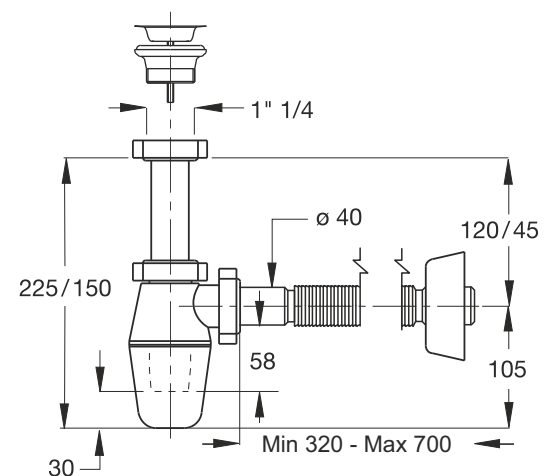

Code	Description	Carton	Pallet	Volume
2634WZ40B0	with flexyble hose, with $\varnothing$ 65 mm waste	25	500	0,106

TEDESCO bottle odour trap for washbasin.

Waste connection 1"1/4 outlet $\varnothing$ 40/50mm

Application: For washbasin

Material: Polypropylene PP + stainless steel

Color: white / metal

New
PRODUCT