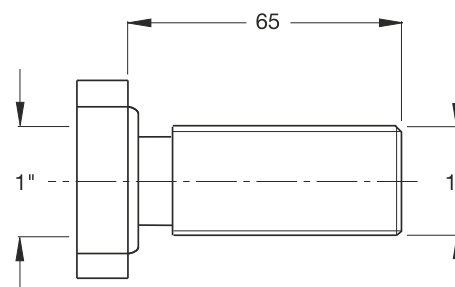

Threaded extension.

**Application:** For washing machine or dishwasher

**Material:** Polypropylene PP

**Color:** white

Code	Description	Carton	Pallet	Volume
<b>3930EC44B0</b>	1" x 1"	25	N.A.	0,004

Connection nozzle for tanks