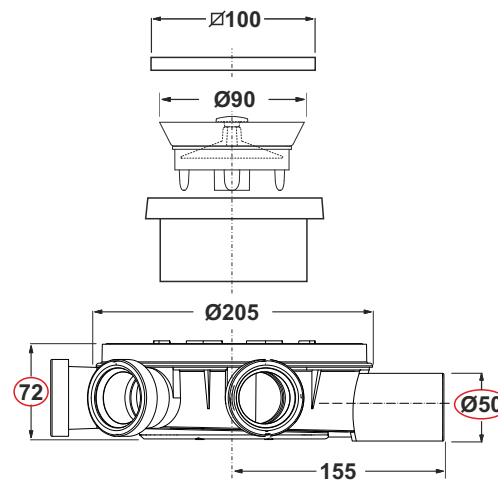

"MAXI-DRAIN" trapped floor gully with adjustable grid.

5 inlets $\varnothing$ 40 mm and silycone valve

Application: for indoor applications

Material: ABS + stainless steel

Color: grey / metal

Code	Description	Carton	Pallet	Volume
6956CX50S9	Outlet $\varnothing$ 50 mm	8	120	0,131