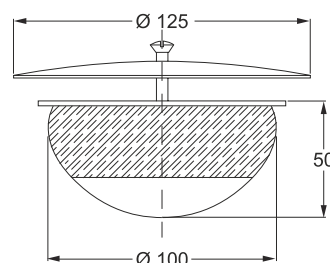

SUPER TAPPO

6.40

"SUPERTAPPO" expander plug for floor gullies in recycled material. With "BI-POWER" technology

Application: Floor gullies sealing

Material: polypropylene PP + stainless steel

Color: grey / metal

Code	Description	Carton	Pallet	Volume
6910PP13RG2	Plug ø 100 mm, Steel cover ø 125 mm	50	1800	0,048
6910PP15RG2	Plug ø 100 mm, Steel cover ø 140 mm	50	1800	0,048

6910PP13RG2