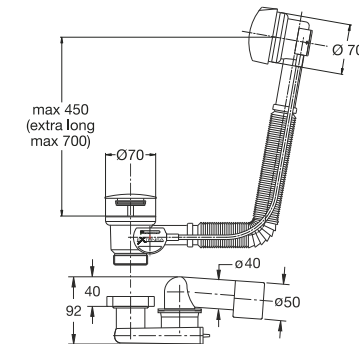

"EXTENSA" pop-up bath tub drain. Outlet 1"1/2,
Flexible welded overflow

Application: For bath tub
Material: Polypropylene PP + brass
Color: white / chrome-plated

Code	Description	Carton	Pallet	Volume
4028OT50S7	Handle and plug in chrome-plated brass	20	160	0,160