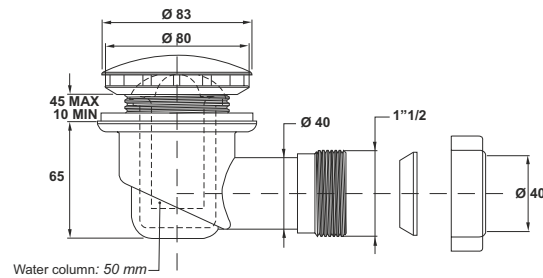

Code	Description	Carton	Pallet	Volume
5890CR80B2	Threaded outlet 1"1/2 - $\varnothing$ 40 mm	25	900	0,048

Adjustable low trap for shower plates. Inox grid $\varnothing$ 80 mm

Application: For shower plates with hole $\varnothing$ 60 mm

Material: PEHD + chrome plated

Color: black / polished

Flow rate : 26,9 l/min