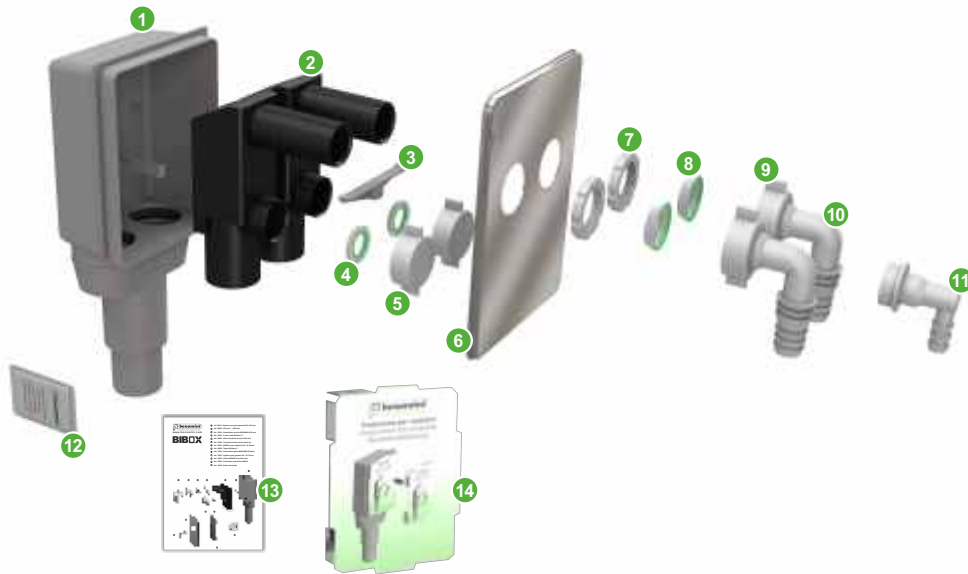

## LEGEND

- 1 BIBOX body
- 2 Extractable COMPACT siphon
- 3 Crossbar blocks COMPACT siphon
- 4 Flat Washer "BIPOWER"
- 5 1" threaded plug
- 6 BIBOX Stainless steel cover
- 7 1" threaded locknut
- 8 Conical Washer "BIPOWER"
- 9 1" threaded nut
- 10 Curved hose connector  $\varnothing 20 - \varnothing 24$  mm
- 11 Curved hose connector  $\varnothing 8 - \varnothing 13$  mm
- 12 Lubricating bag
- 13 Assembly instructions sheet
- 14 Protection cardboard