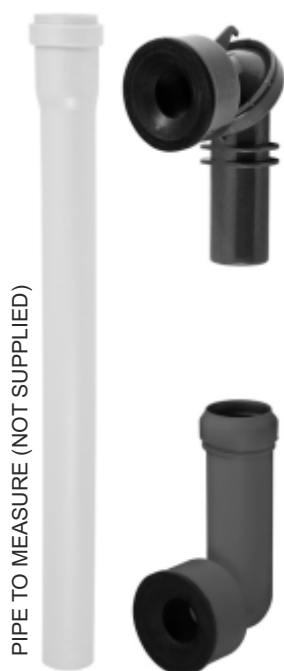

00°

60°

45°

90°

"SUPER KANNA" universal fitting for high mounted water tanks. Turning fitting

Application: To be connected with the flushing tanks

Material: polypropylene PP

Color: grey