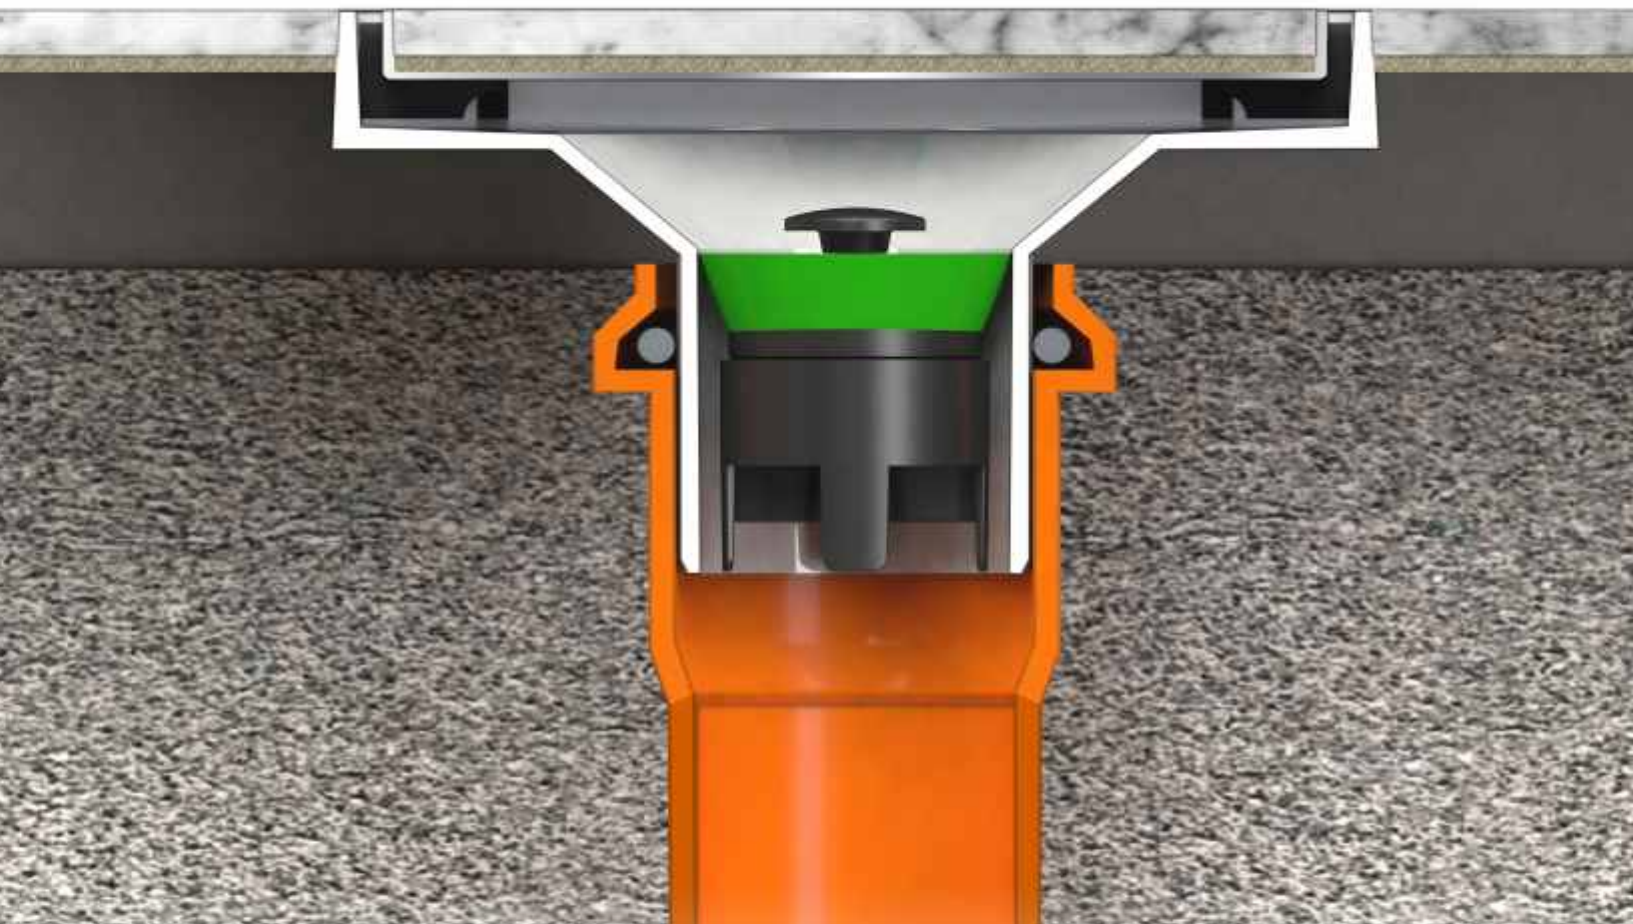

Code	Description	Carton	Pallet	Volume
6715MX40B0	15x15 cm grid, threaded 1"1/2 nut outlet	20	400	0,106
6715MX45B0	15x15 cm grid, plug in ø 40/50 mm outlet	20	400	0,106

6715MX40B0

6715MX45B0

"VERTIGO" floor drain with vertical outlet. With tileable and reversable stainless steel grid "DOUBLE-FACE"