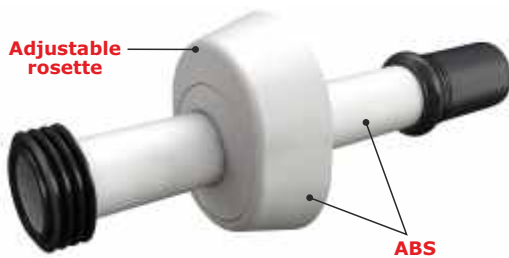

Flushing pipe for concealed water tanks.

ø 40/45 mm

Application: For concealed water tanks

Material: polypropylene PP + ABS

Color: white / black

Code	Description	Carton	Pallet	Volume
8820AB40B0	Length : 25 cm, Adjustable rosette In ABS	50	1000	0,106
8820PP40B0	Length : 25 cm, Steady rosette In polypropylene PP	50	1000	0,106

8820AB40B0