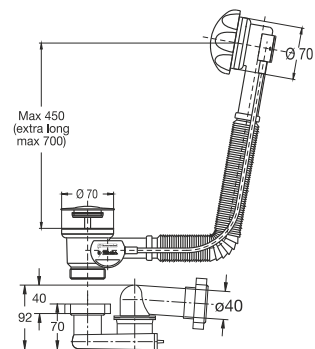

"EXTENSA" pop-up bath tub drain. Odour trap
threaded outlet $\varnothing$ 40 mm, Flexible welded overflow

Application: For bath tub
Material: Polypropylene PP + ABS
Color: white / chrome-plated

Code	Description	Carton	Pallet	Volume
4027WB50B7	Handle and plug in chrome-plated ABS, with ultra-low trap	20	400	0,106