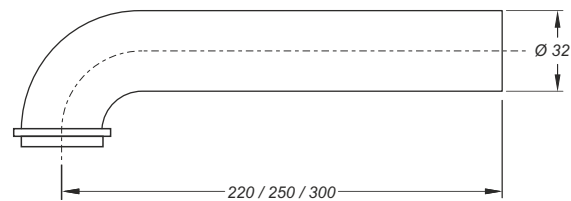

Bent outlet pipe. Chrome-plated finishing. Made from stainless steel

**Application:** To connect the siphon to the drain

**Material:** INOX 201

**Color:** Chrome-plated

Code	Description	Carton	Pallet	Volume
0633IX22B7	ø 32 mm x 220 mm	1	N.A.	N.A.
0633IX25B7	ø 32 mm x 250 mm	1	N.A.	N.A.
0633IX30B7	ø 32 mm x 300 mm	1	N.A.	N.A.