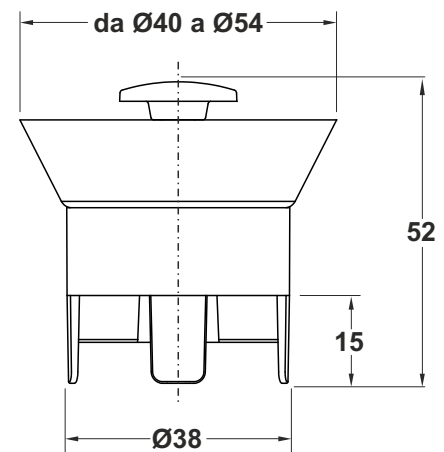

NO MORE BAD SMELL

EASY TO INSTALL AND IMMEDIATELY READY

"NRV" silicon mechanical anti-smell non-return-valve. Universal retro-fit version

Application: To stop bad smells

Material: ABS + silicon

Color: black / green

Code	Description	Carton	Pallet	Volume
5429AR99B4	Shower drain flanges version from $\varnothing$ 40 mm to $\varnothing$ 54 mm	300	9000	0,063

UNIVERSAL SOLUTION