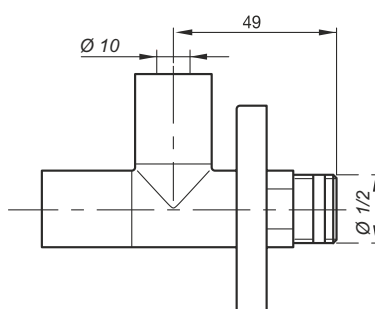

MINIMALL

25
ANNI YEARS
GARANZIA
GUARANTEE

A.20

"MINIMALL" minimalistic angle-valve. With traditional screw-type opening

Application: For bathroom and kitchen applications

Material: Brass CW617

Color: Chrome-plated

Code	Description	Carton	Pallet	Volume
05990T24S7	"1/2 x $\varnothing$ 10 mm (con anello di teflon/with teflon ring)	52	2080	0,033