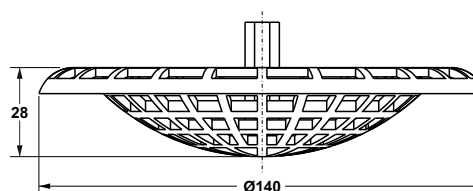

Universal gridded basket. For grid  $\varnothing$ 70 -  $\varnothing$ 80 mm

**Application:** For traditional kitchen sink valves

**Material:** polypropylene PP

**Color:** white

Code	Description	Carton	Pallet	Volume
<b>1868GZ80B0</b>	White colour	50	N.A.	0,004