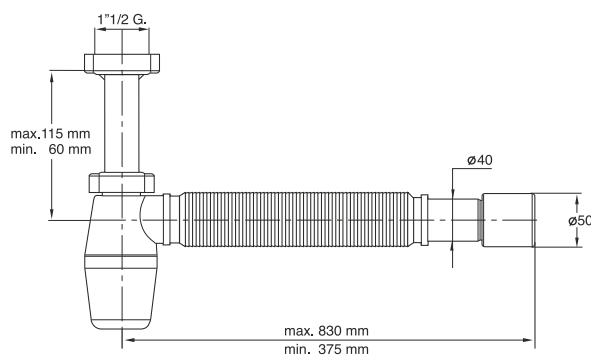

Code	Description	Carton	Pallet	Volume
1021EX45B0	"TEDESCO" version, single	25	600	0,080