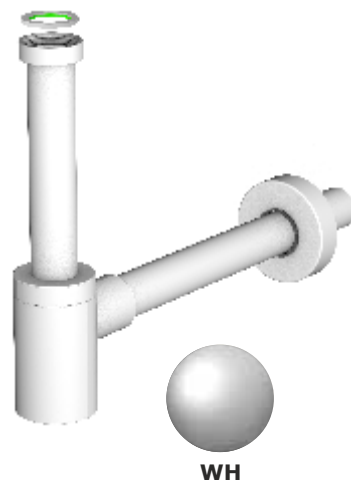

CX

SX

**New**  
PRODUCT

"MIGNON" stainless steel design siphon. Pipes length: inlet 170 mm, outlet 300 mm.

**Application:** For washbasin

**Material:** INOX 304 + ABS

**Color:** Black / White

Code	Description	Carton	Pallet	Volume
0521BL32K9	1"1/4 x ø 32 mm, black finishing	25	600	0,084
0521BL40K9	1"1/4 x ø 40 mm, black finishing	25	600	0,084
0521WH32K0	1"1/4 x ø 32 mm, white finishing	25	600	0,084
0521WH40K0	1"1/4 x ø 40 mm, white finishing	25	600	0,084