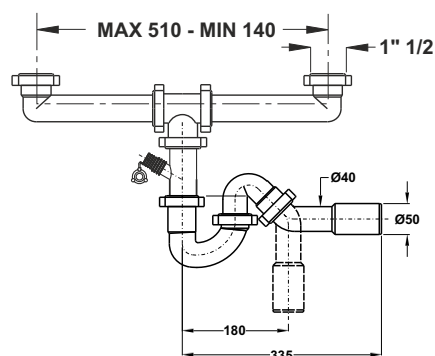

Code	Description	Carton	Pallet	Volume
1660KN50B0	With universal adjustable outlet pipe and waste water connection	25	200	0,160