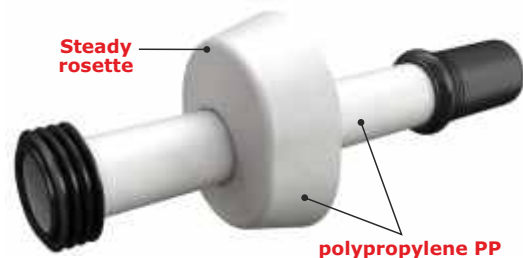

8820PP40B0