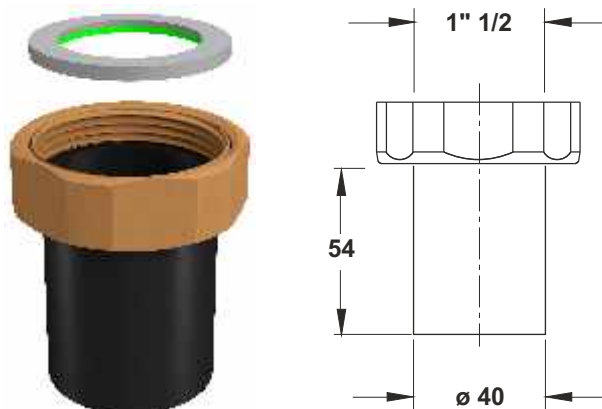

64400T64B9