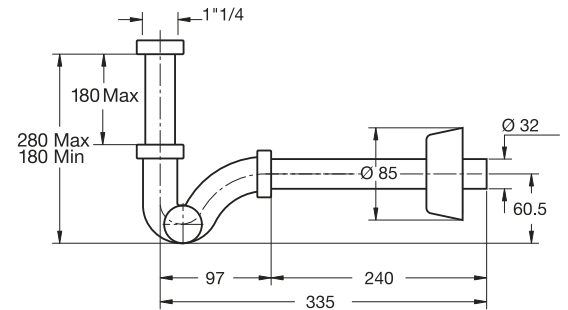

**New**  
PRODUCT

"MONSTER-ESSE" trap with side inspection. BI-POWER washers

**Application:** For washbasin or bidet

**Material:** Polypropylene PP

**Color:** white

Code	Description	Carton	Pallet	Volume
2730PP32B0	Waste connection 1"1/4 outlet $\varnothing$ 32x250 mm	25	750	0,057