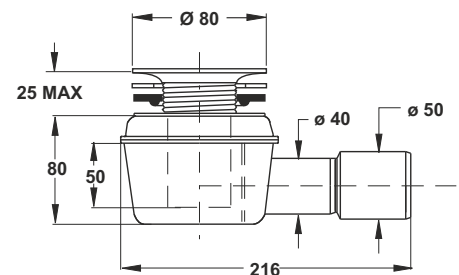

Code	Description	Carton	Pallet	Volume
5480CR80B9	Outlet $\varnothing$ 40-50 mm to weld or to insert	25	600	0,080