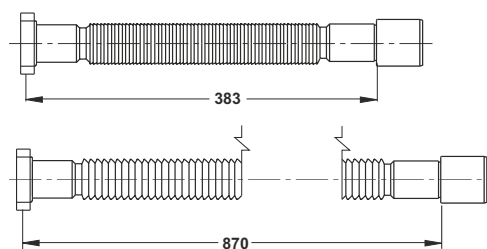

TEMPERATURE OF USE: - 30° C, + 90° C

ATTENTION: The thickness of these items does not allow the installation underground!

"MAGIKONE" flexible and extensible pipe with plastic nut.

BI-POWER washers / single outlet

Application: For washbasins, bidets and kitchen sinks

Material: polypropylene PP

Color: white

Code	Description	Carton	Pallet	Volume
9332PP54B0	1"1/4 x ø 32 mm	190	2850	0,131
9340PP64B0	1"1/2 x ø 40 mm	150	2250	0,131
9334PP54B0	1"1/4 x ø 32/40 mm	125	2500	0,106
9345PP64B0	1"1/2 x ø 40/50 mm	140	1120	0,160