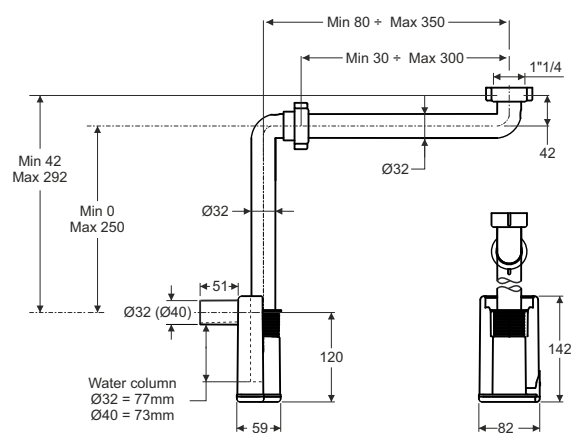

**New**  
PRODUCT

"MONSTER-ESSE" trap with side inspection. BI-POWER washers

**Application:** For washbasin or bidet

**Material:** Polypropylene PP

**Color:** white

Code	Description	Carton	Pallet	Volume
2730PP32B0	Waste connection 1"1/4 outlet $\varnothing$ 32x250 mm	25	750	0,057