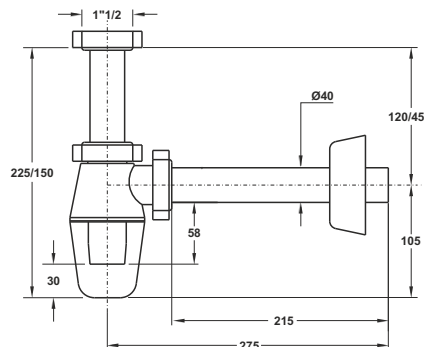

"TEDESCO" bottle odour trap. Threaded nut 1"1/2 , plastic outlet pipe  $\varnothing 40$  X 230 mm

**Application:** For single bowl kitchen sinks

**Material:** polypropylene PP

**Color:** white

Code	Description	Carton	Pallet	Volume
<b>1270CP40B0</b>	without valve	50	750	0,131