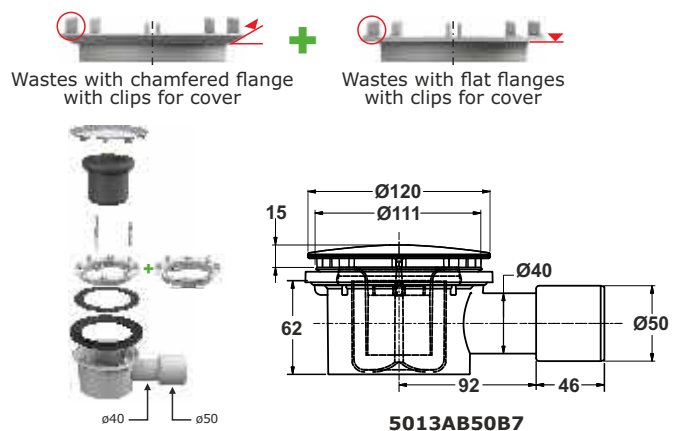

TRIGONO trap for shower plates with $\varnothing$ 90 mm hole. With wet siphon in accordance with EN274 regulation. Wastes with chamfered and flat flanges, without clips for cover

Application: For shower plates with hole $\varnothing$ 90 mm

Material: polypropylene PP + ABS

Color: white / chrome plated

Flow rate : 24,2 l/min

Water column : 50mm