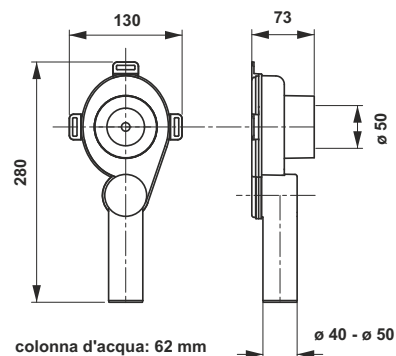

In wall trap for urinals. Outlet $\varnothing$ 50 mm

Application: for urinals

Material: Polypropylene PP

Color: grey

Code	Description	Carton	Pallet	Volume
3880GZ50B2	Vertical outlet	25	750	0,080