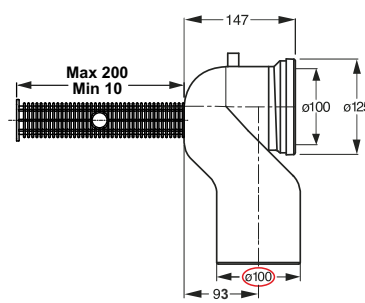

8439BP10C0