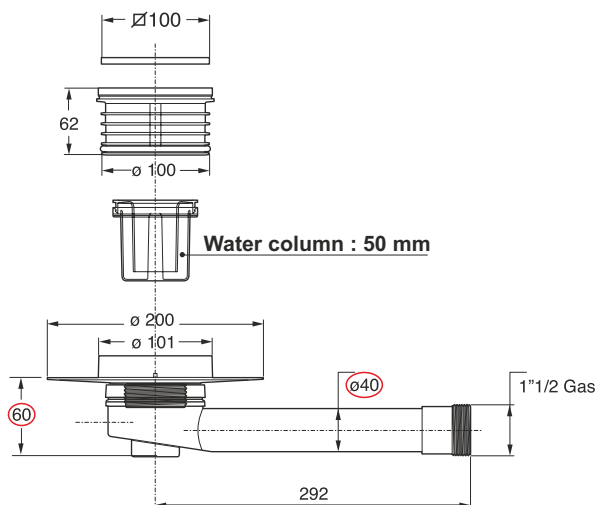

**Color:** white / metal

Code	Description	Carton	Pallet	Volume
6740IX10B0	Extended outlet $\varnothing$ 40/50 mm	25	500	0,106

"VULCANO" trapped floor gully. ABS chrome-plated 10 x10 cm grid

**Application:** For central floor siphoning