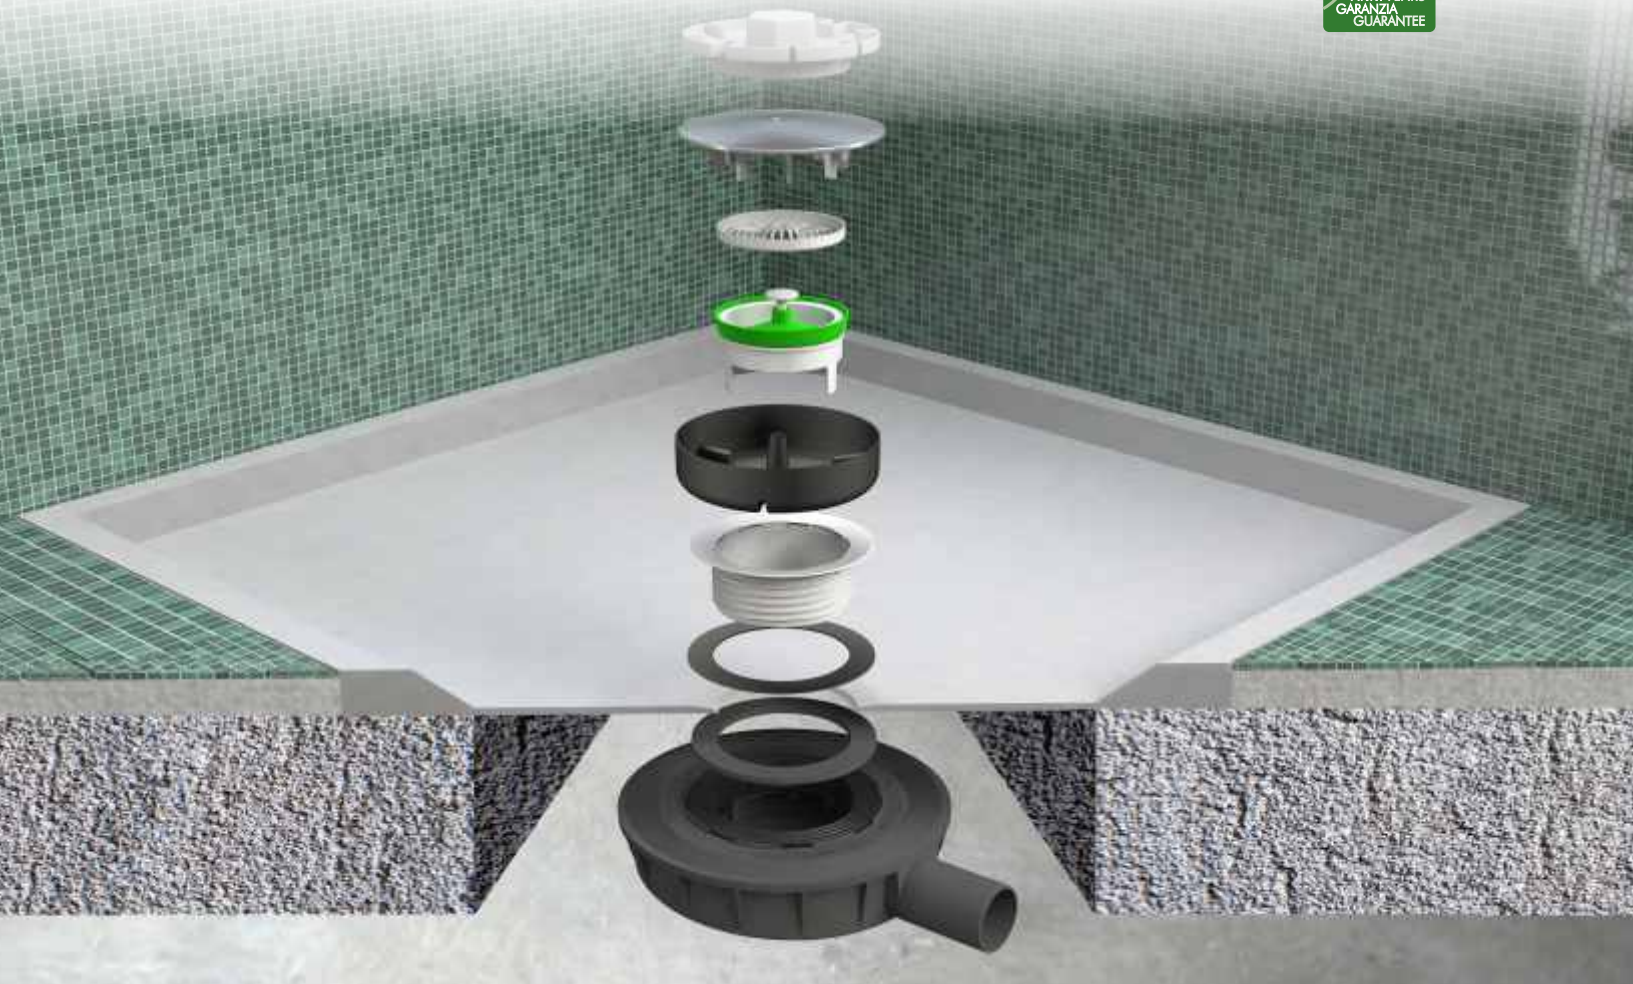

"SAVOISIENNE" drain for ultra low shower trays, dry siphon model. Non-return-valve in silicone

Application: For ultra low shower trays

Material: chrome plated + ABS

Color: black / chrome plated

Flow rate : 68,2 l/min

Water column : 10 mm

Dry siphon : Yes

Code	Description	Carton	Pallet	Volume
5230CR40S7	Cover in chrome-plated ABS $\varnothing$ 120 mm, outlet $\varnothing$ 40 mm, Height 45 mm	20	160	0,161
5230CR50S7	Cover in chrome-plated ABS $\varnothing$ 120 mm, outlet $\varnothing$ 50 mm, Height 57 mm	10	150	0,132
5230IX40S7	ABS cap covered in stainless steel $\varnothing$ 120 mm, outlet $\varnothing$ 40 mm, Height 45 mm	20	160	0,161
5230IX50S7	ABS cap covered in stainless steel $\varnothing$ 120 mm, outlet $\varnothing$ 50 mm, Height 57 mm	10	150	0,132