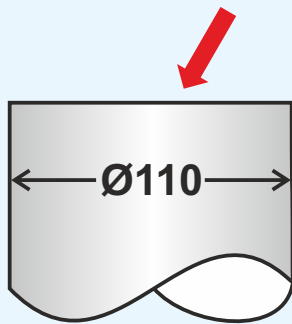

## UNIVERSAL FLOOR GRID for multiple pipe diameters

ONE PIECE FITS ALL

from 4" pipes

upto 5" pipes

"MAGIK-GRID" universal stainless steel grate.  
20 x 20 cm

**Application:** For pipes from  $\varnothing$  4" to  $\varnothing$  5"