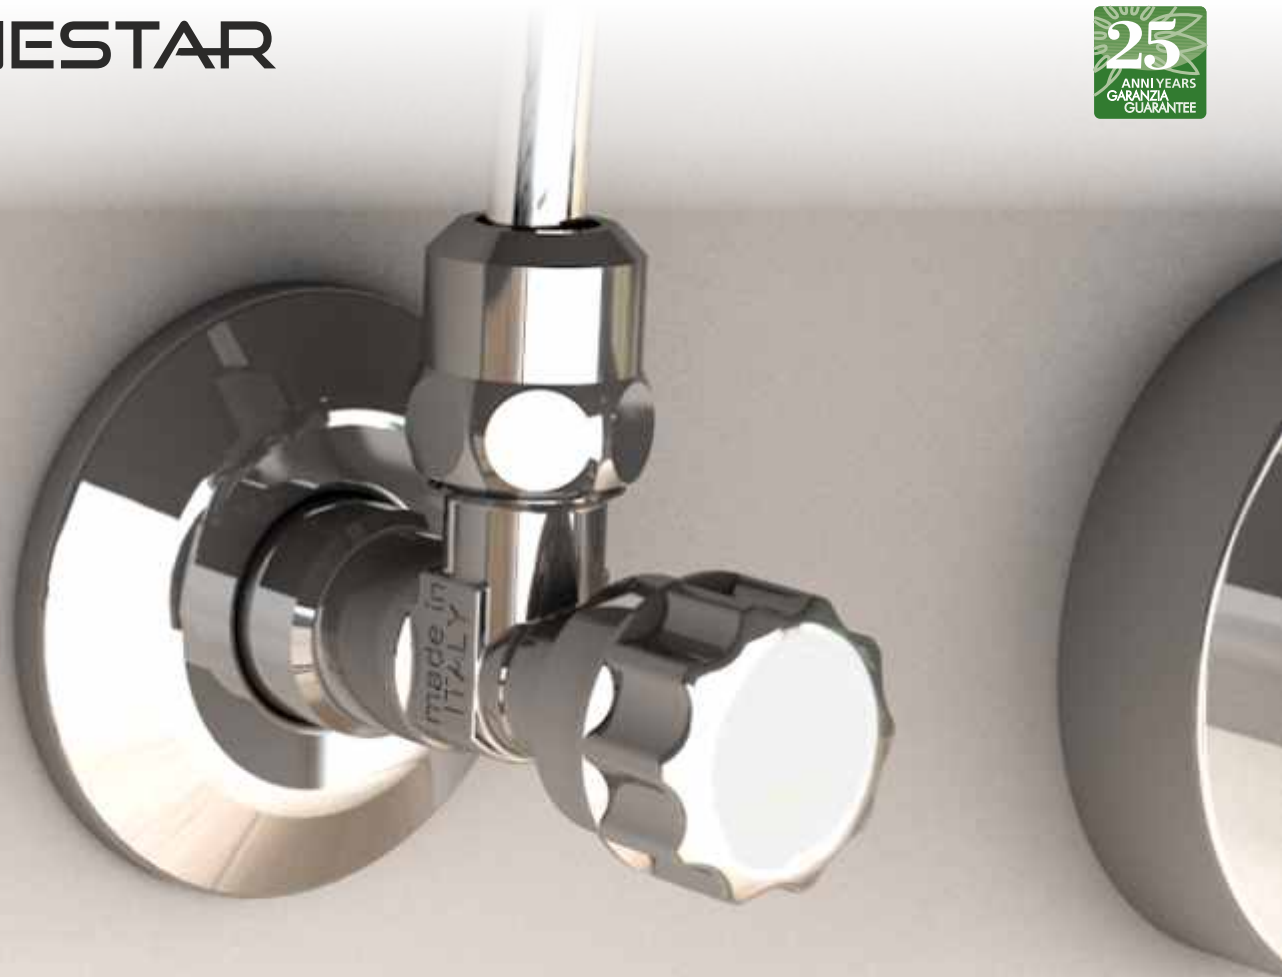

**New**  
PRODUCT

"LONESTAR" traditional screw type angle valve.

Chrome-plated ABS handle, anti-lime POM spindle

**Application:** For bathroom and kitchen applications

**Material:** Brass CW617 / ABS

**Color:** Chrome-plated