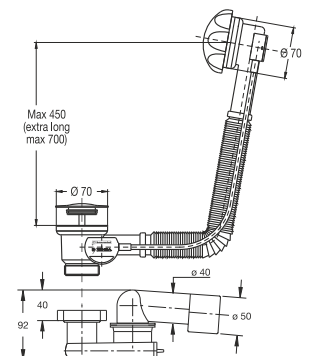

"EXTENSA" pop-up bath tub drain. Odour trap

outlet $\varnothing$ 50 mm, Flexible welded overflow

Application: For bath tub

Material: Polypropylene PP + ABS

Color: white / chrome-plated

Code	Description	Carton	Pallet	Volume
4028AB50S7	Handle and plug in chrome-plated ABS, with ultra-low trap	20	160	0,160