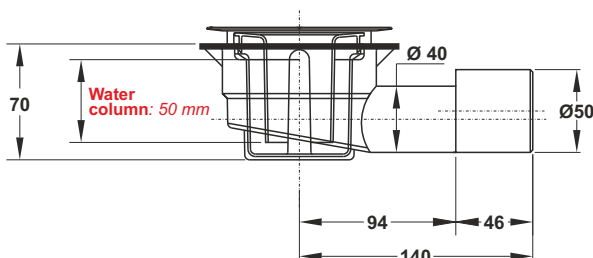

5290ST12B7