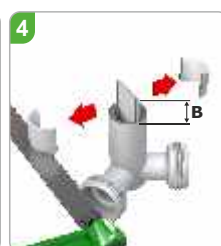

**Application:** For washing machine or dishwasher or clothes-dryer

**Material:** Polypropylene PP

**Color:** white

Code	Description	Carton	Pallet	Volume
3940EC44B0	3/4" trap connection	25	1600	0,029

**New**  
PRODUCT