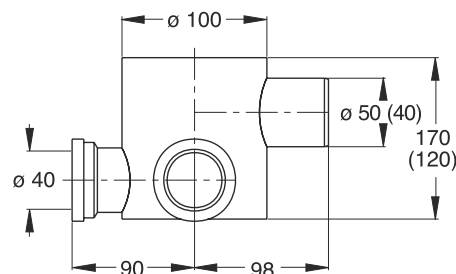

Trapped 4 ways PP floor gully made of recycled material. 4 ways: one outlet and 3 flanged inlets with sealing o-rings

Application: For central floor siphoning

Material: polypropylene PP

Color: grey

Code	Description	Carton	Pallet	Volume
6560PP17RG2	Tall H 170 mm, outlet $\varnothing$ 50	25	375	0,131
6560RD17RG2	Tall H 170 mm, outlet $\varnothing$ 40	25	375	0,131
6560PP12RG2	Short H 120 mm, outlet $\varnothing$ 50	50	400	0,160
6560RD12RG2	Short H 120 mm, outlet $\varnothing$ 40	50	400	0,160