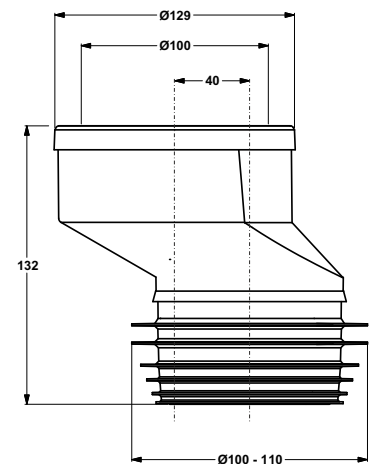

**Application:** For floor mounted WC

**Material:** polypropylene PP + TPE

**Color:** white / yellow

Code	Description	Carton	Pallet	Volume
8427HL10C0	40mm Offset	18	540	0,060

"BI-POWER" double-injected WC coupling.  
IN  $\varnothing$  100/110 mm - OUT  $\varnothing$  100/110 mm.