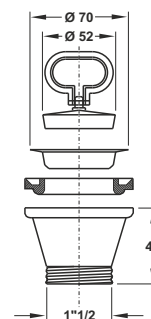

Traditional kitchen sink valve.

ø 52 mm plug with handle

**Application:** For kitchen sinks with ø 70 mm hole

**Material:** stainless steel + polypropylene PP

**Color:** metal / white

Code	Description	Carton	Pallet	Volume
<b>1944MG64B0</b>	Flange ø 70, without overflow	50	3200	0,029