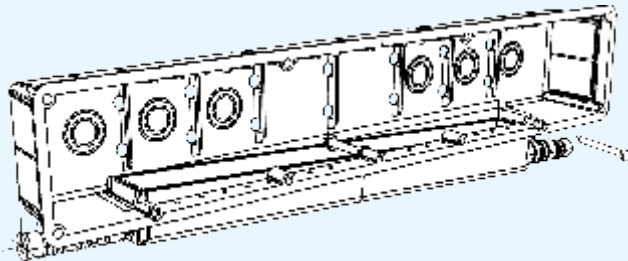

## TECHNICAL FEATURES

Release the two hooks which maintain the small basin in position, and incline the small swing-basin in the desired direction.

Apply the carton protection cover on the WALLBOX®, and stop it with the 4 handles, which will avoid also any possible deformations of WALLBOX®, caused by the masonry.