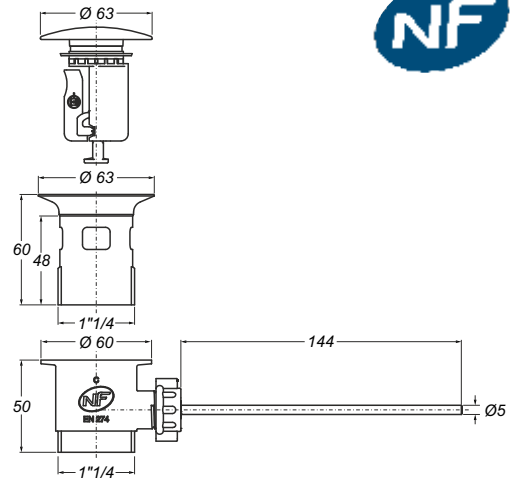

Code	Description	Carton	Pallet	Volume
0934IX54B7	ø 63 mm Stainless steel cover	80	1920	0,042

"MOGU" Universal adjustable plug for pop-up wastes. With anti-theft ring

Application: For washbasins and bidets

Material: INOX 304 + ABS

Color: Steel / black