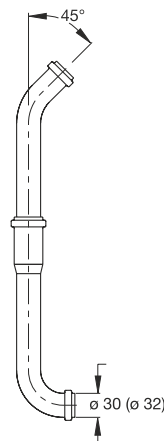

Code	Description	Carton	Pallet	Volume
8845PV30C2	45° inlet bend	40	400	0,138

Flushing pipe for high mounted water tanks with telescopic assembly

Material: PVC

Color: grey