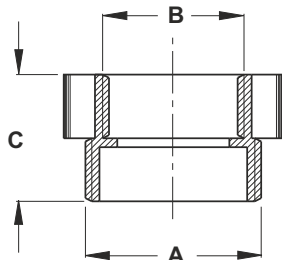

**Material:** polypropylene PP

**Color:** white

Code	Description	Carton	Pallet	Volume
<b>1874NN44B0</b>	1"1/4 male - 1" female	25	N.A.	N.A.
<b>1874NN54B0</b>	1"1/2 male - 1" 1/4 female	25	N.A.	N.A.

A=MIS	B=MIS	C=MM	Code
1"1/4	1"	28	1874NN44B0
1"1/2	1"1/4	30	1874NN54B0