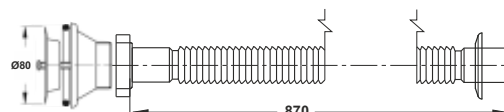

9640RP64B0

"MAGIKONE" flexible and extensible pipe with threaded valve. With double outlet

Application: For washbasins, bidets and kitchen sinks

Material: polypropylene PP + inox

Color: white / lucido