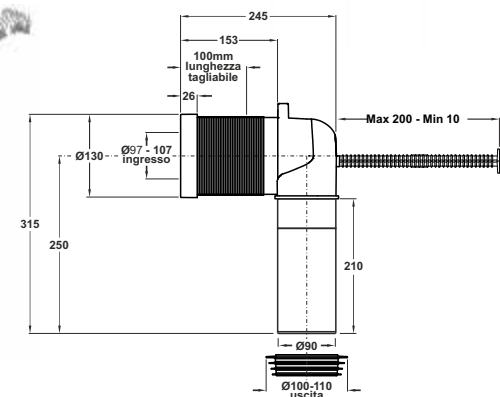

"Civitas" WC 90° connection to the floor. With rubber joint

Application: For hanged WC

Material: polypropylene PP + TPE

Color: white / black

Code	Description	Carton	Pallet	Volume
8530UN90C0	Universal outlet $\varnothing$ 90-110 mm	2	128	0,030
8533UN90C0	Universal outlet $\varnothing$ 90-110 mm, with hanger	2	128	0,030

"CIGNO" swan neck elbow for WC. With rubber joint

Application: For hanged WC

Material: polypropylene PP + TPE

Color: white / black

Code	Description	Carton	Pallet	Volume
8540UN90C0	Universal outlet $\varnothing$ 90-110 mm	2	128	0,030
8543UN90C0	Universal outlet $\varnothing$ 90-110 mm, with hanger	2	128	0,030

Hanger.

Application: For hanged WC

Material: polypropylene PP

Color: black

Code	Description	Carton	Pallet	Volume
8532EC27B0	Length 19,5 cm	1	N.A.	N.A.