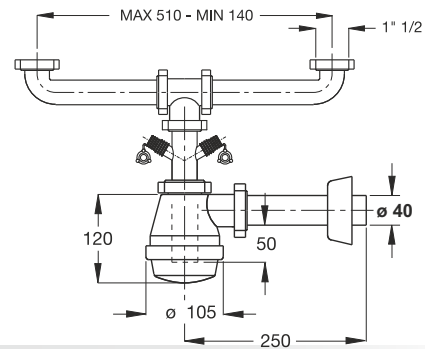

Code	Description	Carton	Pallet	Volume
1320KP40B0	Valve connection 1"1/2	25	200	0,160