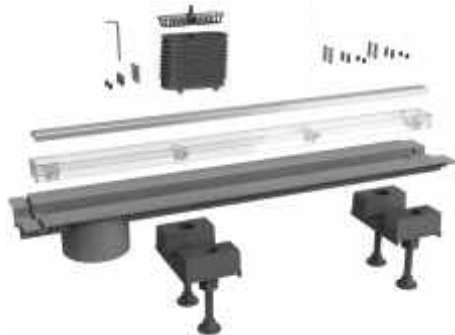

Code	Description	Carton	Pallet	Volume
6835MX60S	Lateral drain L 60 cm	1	N.A.	0,017
6835MX70S	Lateral drain L 70 cm	1	N.A.	0,017
6835MX80S	Lateral drain L 80 cm	1	N.A.	0,017
6835MX90S	Lateral drain L 90 cm	1	N.A.	0,017
6835MX100S	Lateral drain L 100 cm	1	N.A.	0,022
6835MX110S	Lateral drain L 110 cm	1	N.A.	0,022
6835MX120S	Lateral drain L 120 cm	1	N.A.	0,022

"CANALISSIMA" continuous channel version. "MIXAGE" adjustable tileable grid with ABS frame and stainless steel AISI316 insert

Application: For customized floor drains

Material: stainless steel AISI316 + BPA + ABS

Color: satinated / black