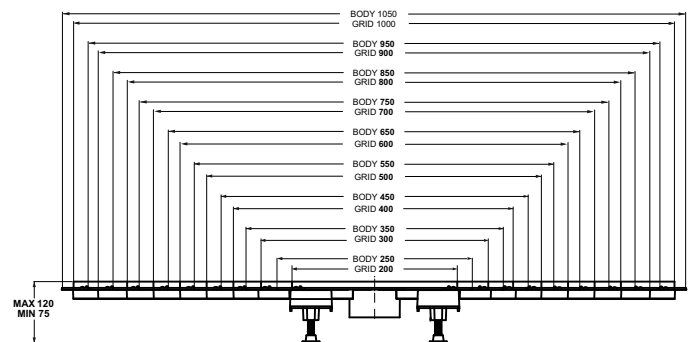

"CANALISSIMA" shower and floor channel. Including stainless steel AISI 316 tileable grid, waterproofing material and "SOGLIOLA" odour trap

Application: For shower and floor drains

Material: stainless steel AISI316 + ABS

Color: satinated / black

TILE ADHESIVE

STAINLESS STEEL AISI316

ABS PLASTIC