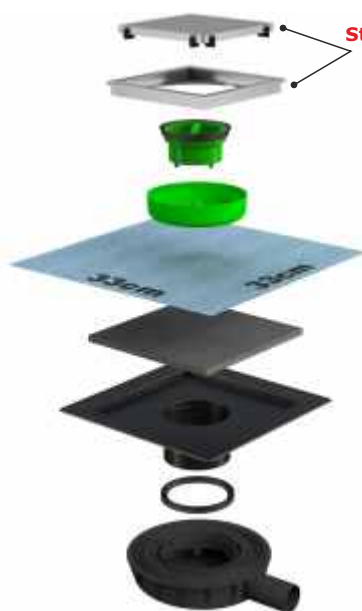

Stainless steel
AISI316