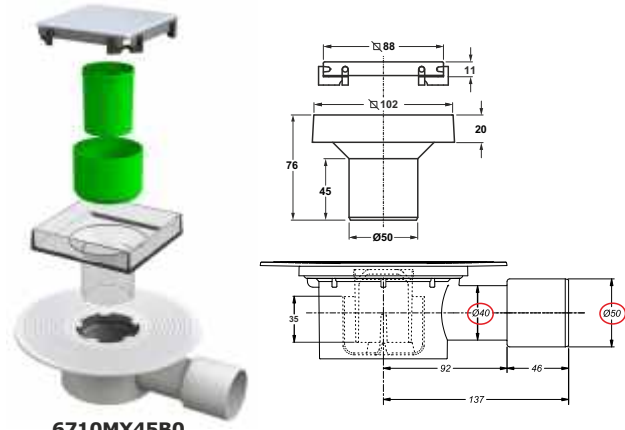

**Color:** white / transparent

Code	Description	Carton	Pallet	Volume
6710MX40B0	10x10 cm grid, threaded 1"1/2 nut outlet	20	400	0,106
6710MX45B0	10x10 cm grid, plug in ø 40/50 mm outlet	20	400	0,106

6710MX40B0