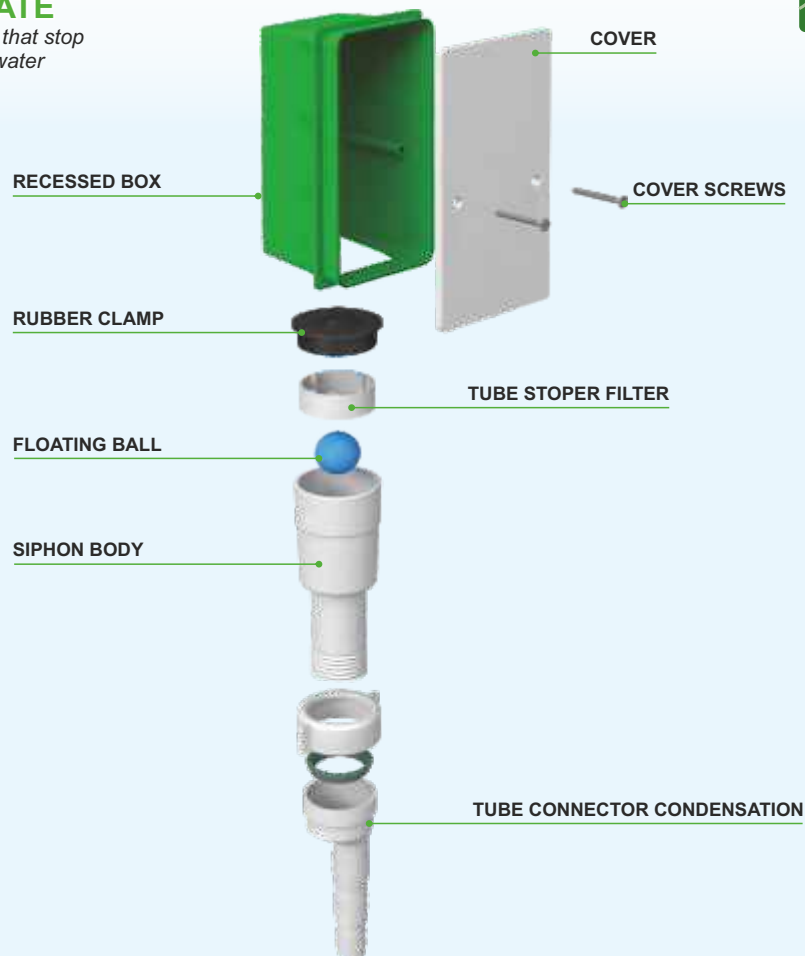

COPERNICO

DRY SIPHON FOR CONDENSATE

Dry wall siphon working with a gravity ball plug, that stop bad smells also without condensate discharge water

Box to install into the wall, the siphon can be removed completely for cleaning and service operations

"Copernico" condensating water dry siphon.

Removable for cleaning

Application: For condensating water discharge systems

Material: polypropylene PP

Color: white / green

Code	Description	Carton	Pallet	Volume
7840EC32B0	Threaded outlet 1"	15	960	0,029

"Copernico" condensating water dry siphon.

Removable for cleaning

Application: For condensating water discharge systems

Material: polypropylene PP

Color: white / green

Code	Description	Carton	Pallet	Volume
7841EC32B0	With hose connection ø 16 - 18 - 20 mm	15	960	0,029