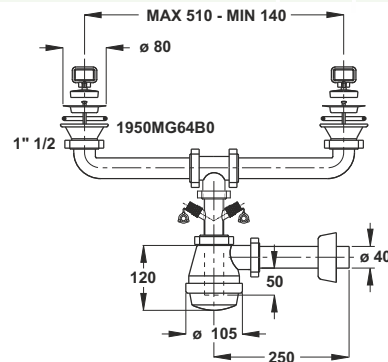

Code	Description	Carton	Pallet	Volume
1326KP40B0	Valve with stainless steel grid ø 80/52 mm with plug with handle	25	200	0,160