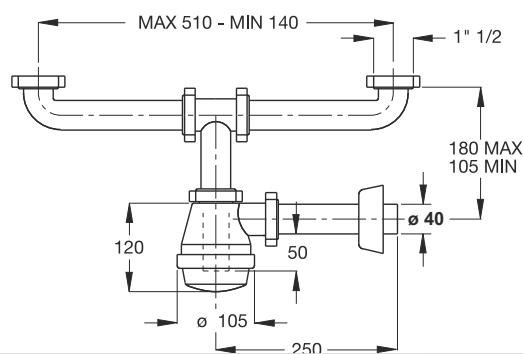

"FIASCA" sink bottle odour trap. Outlet pipe  $\varnothing 40 \times 230$  mm

**Application:** For double bowl kitchen sinks

**Material:** polypropylene PP

**Color:** white

Code	Description	Carton	Pallet	Volume
<b>1320CP40B0</b>	Valve connection 1"1/2	25	375	0,131