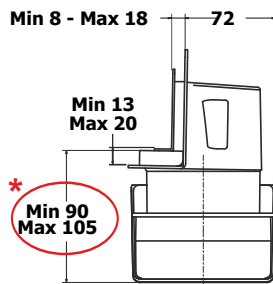

* with SOGLIOLA siphon $\varnothing$ 50mm
min. 90 mm - max 105 mm
with SOGLIOLA siphon $\varnothing$ 40mm
min. 70 mm - max 85 mm

LEGEND

- 1 Stainless steel AISI 316 cover (supplied with the glossy or satinated finish)
- 2 Tiles stopper
- 3 Anti-smell valve NRV
- 4 "WALLY" wall drain body
- 5 Sogliola siphon $\varnothing$ 40 mm
- 6 Sogliola siphon $\varnothing$ 50 mm