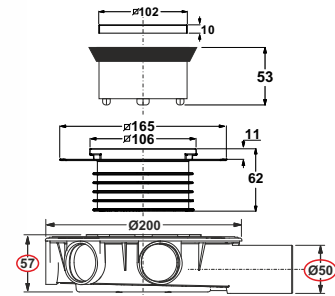

"MINI-DRAIN" ultra low floor drain with adjustable flange .
Removable rubber wet odour trap version, special flange for under-the-tile waterproofing 10 x 10 cm

Application: For indoor applications with thin slabs

Material: ABS + stainless steel

Color: black / metal

Code	Description	Carton	Pallet	Volume
6338IM40S2	Outlet $\varnothing$ 40 mm, H 45 mm	10	150	0,131
6338IM50S2	Outlet $\varnothing$ 50 mm, H 57 mm	10	150	0,131

Flow rate : 49,0 l/min

Water column : 25mm

Flow rate : 49,0 l/min

Water column : 25mm

"MAXI-DRAIN" trapped floor gully with adjustable grid.

5 inlets $\varnothing$ 40 mm and silycone valve

Application: for indoor applications

Material: ABS + stainless steel

Color: grey / metal

Code	Description	Carton	Pallet	Volume
6956CX50S9	Outlet $\varnothing$ 50 mm	8	120	0,131