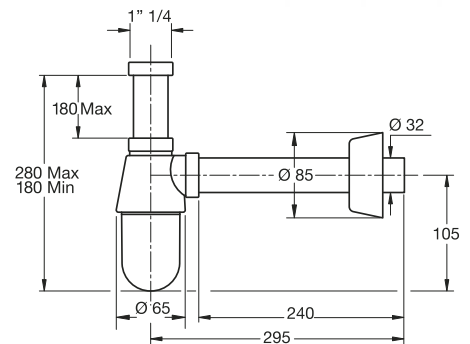

Code	Description	Carton	Pallet	Volume
2770PP32B0	Waste connection 1"1/4 outlet $\varnothing$ 32x250 mm	25	750	0,057

"MONSTER-TUBULAR" pipe odour trap for washbasin. BI-POWER washers

Application: For washbasin

Material: Polypropylene PP

Color: white