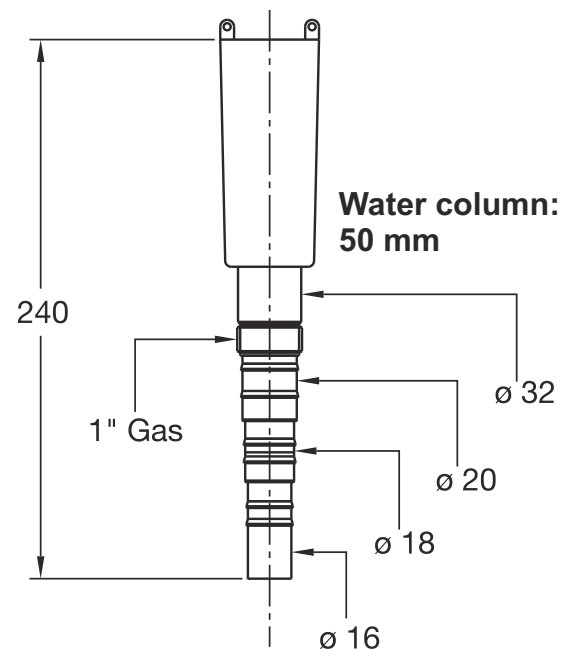

# WALLTRAP

READY FOR ANY TYPE  
OF CONNECTION

"Walltrap" condensating water odour trap.

ø 16 - 18 - 20 mm

**Application:** Per impianti di scarico condensa

**Material:** polypropylene PP

**Color:** white

Code	Description	Carton	Pallet	Volume
7830UN32B0	Universal version: concealed in-wall or at sight	25	1600	0,029