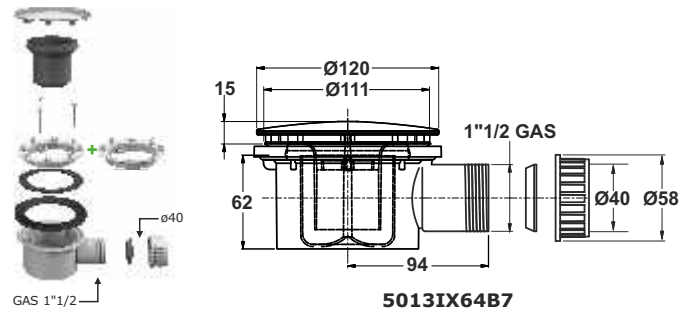

TRIGONO trap for shower plates with $\varnothing$ 90 mm hole. With wet siphon in accordance with EN274 regulation. Wastes with chamfered and flat flanges, without clips for cover

Application: For shower plates with hole $\varnothing$ 90 mm

Material: polypropylene PP + ABS + stainless steel

Color: white / polished

Flow rate : 24,2 l/min

Water column : 50mm