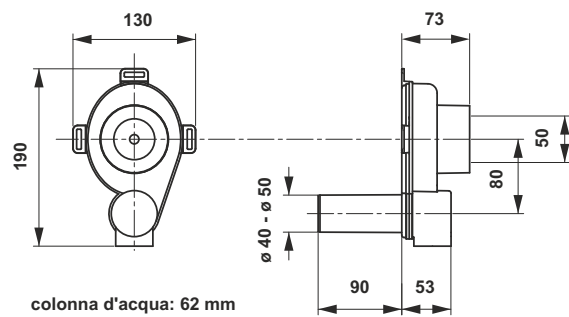

In wall trap for urinals. Outlet $\varnothing$ 50 mm

Application: for urinals

Material: Polypropylene PP

Color: grey

Code	Description	Carton	Pallet	Volume
3890GZ50B2	Horizontal outlet	25	750	0,080