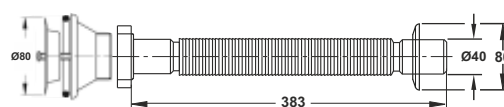

9640RP64B0

"MAGIKONE" flexible and extensible pipe with threaded valve. With double outlet

Application: For washbasins, bidets and kitchen sinks

Material: polypropylene PP + inox

Color: white / lucido