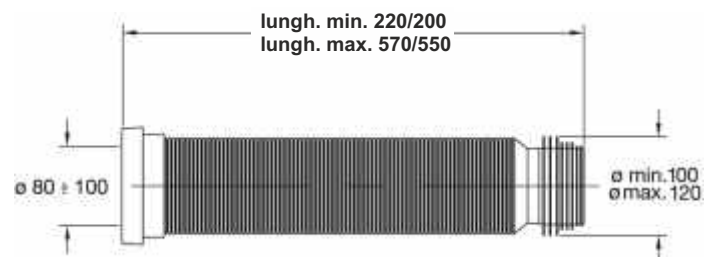

A SOLUTION FOR ANY
TYPE OF DISCHARGE!

The equipped sealwashers allow a perfect joint, as they conform to any type of discharge and avoid possible leak of bad smells.

BIGMAGIK is versatile, easy to handle and to install, it is not necessary to use particular tools and dopes.

"BIGMAGIK" wc flexible and extensible connector.

F $\varnothing$ 80 - 110 mm / M $\varnothing$ 100 - 110 mm.

Application: For hanged or traditional WC

Material: polypropylene PP + TPE

Color: white / yellow

Code	Description	Carton	Pallet	Volume
8250EX55B0	European model	30	450	0,131
8250EC55B0	Africa Model	30	450	0,131
8250EY55B0	Asian Model	30	450	0,131

LUBRICATE