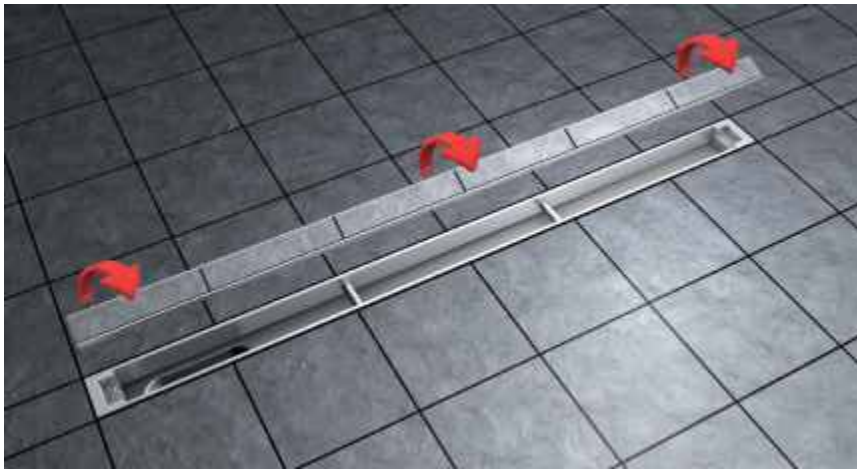

### CAMOUFLAGED DRAIN

Double Face grid mounted with the tile glued to the inside of the grid. The drain is almost INVISIBLE.

Rotating the Double Face grid side to change the aesthetic effect.

In this view Double Face grid's polished aluminium side is mounted.