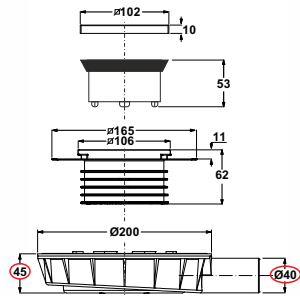

6338IM50S2

Flow rate : 49,0 l/min

Water column : 25mm