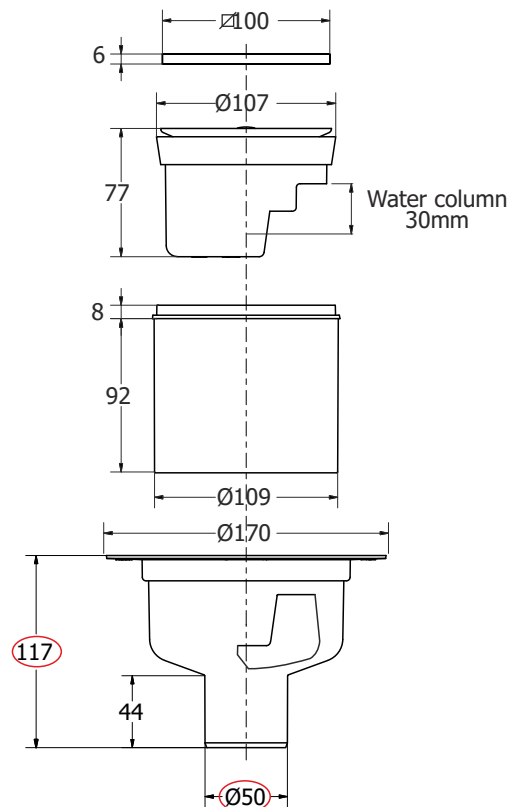

Close
anti-odor
anti-return
membrane

Removable
Filter

Water column
30mm

Double closure: hydraulic and mechanical
closes the smell even without the presence of water

"EAST-DRAIN" floor drain with removable siphon diaphragm cartridge. 10 x 10 cm grid

Application: For indoor applications with thin slabs

Material: ABS + stainless steel

Color: grey / metal

Code	Description	Carton	Pallet	Volume
6010AR10B2	Vertical outlet $\varnothing$ 50 mm	N.A.	N.A.	N.A.

New
PRODUCT

Flow rate : 36,0 l/min

Water column : 30mm