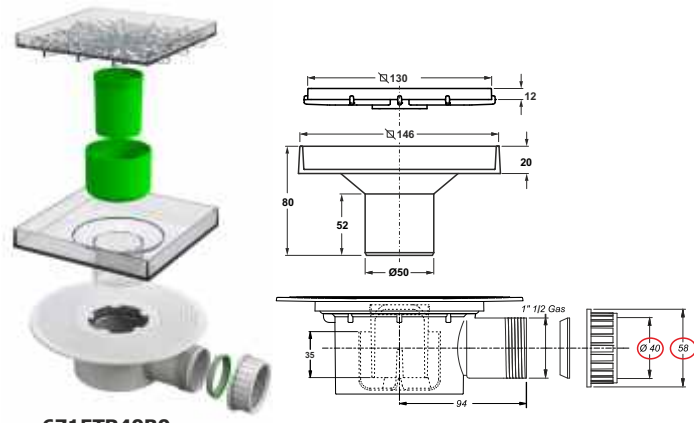

6715TR40B0