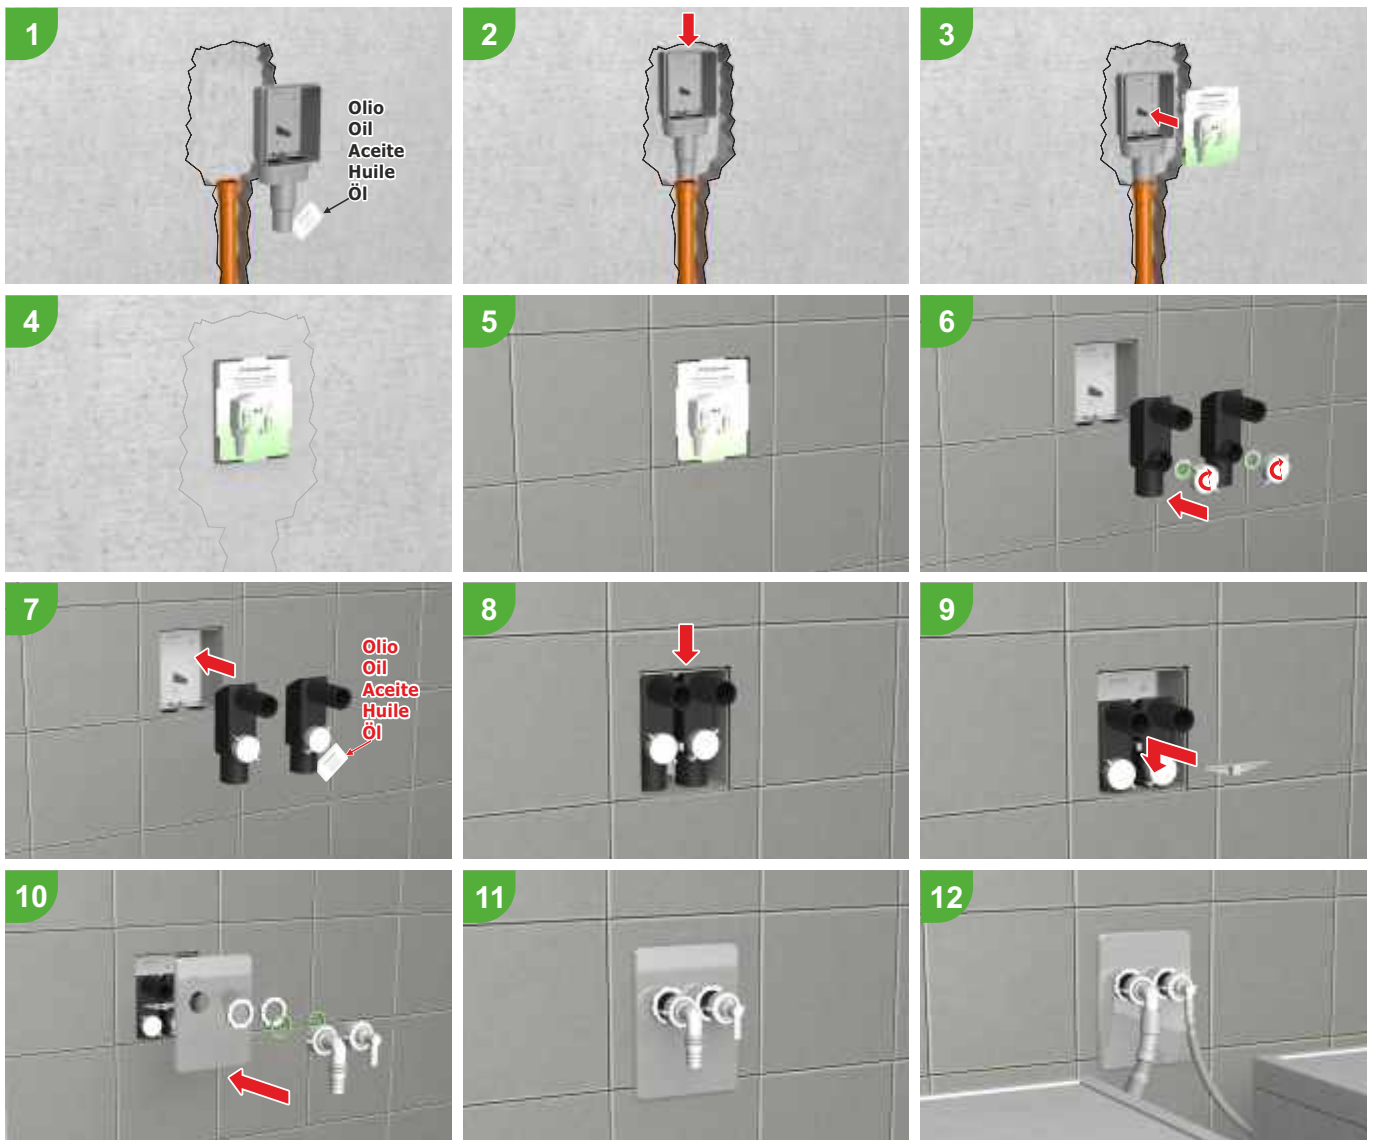

## LEGEND

- 1 BIBOX body
- 2 Extractable COMPACT siphon
- 3 Crossbar blocks COMPACT siphon
- 4 Flat Washer "BIPOWER"
- 5 1" threaded plug
- 6 BIBOX Stainless steel cover
- 7 1" threaded locknut
- 8 Conical Washer "BIPOWER"
- 9 1" threaded nut
- 10 Curved hose connector  $\varnothing 20 - \varnothing 24$  mm
- 11 Curved hose connector  $\varnothing 8 - \varnothing 13$  mm
- 12 Lubricating bag
- 13 Assembly instructions sheet
- 14 Protection cardboard