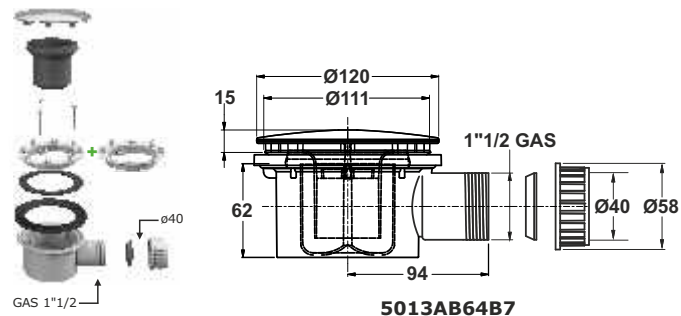

TRIGONO trap for shower plates with $\varnothing$ 90 mm hole. With wet siphon in accordance with EN274 regulation. Wastes with chamfered and flat flanges, without clips for cover

Application: For shower plates with hole $\varnothing$ 90 mm

Material: polypropylene PP + ABS

Color: white / chrome plated

Flow rate : 24,2 l/min

Water column : 50mm