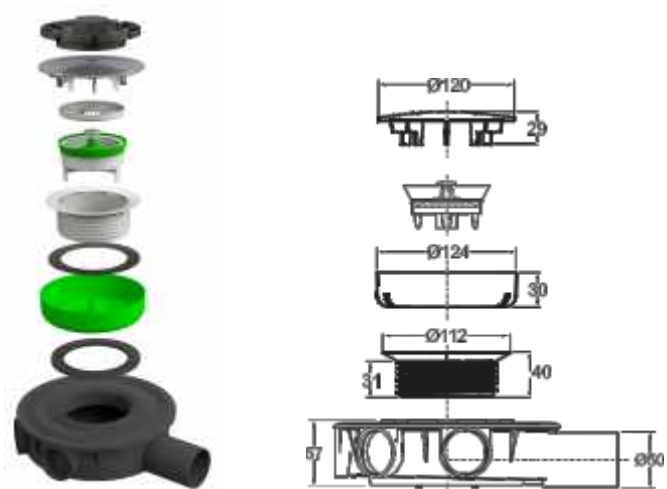

5230CR50S7 - 5230IX50S7