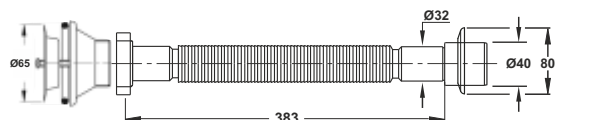

**Application:** For washbasins, bidets and kitchen sinks

**Material:** polypropylene PP + inox

**Color:** white / lucido

Code	Description	Carton	Pallet	Volume
9533PP54B0	ø 65 mm x ø 32/40 mm	125	1000	0,160
9544PP64B0	ø 80 mm x ø 40/50 mm	75	600	0,160