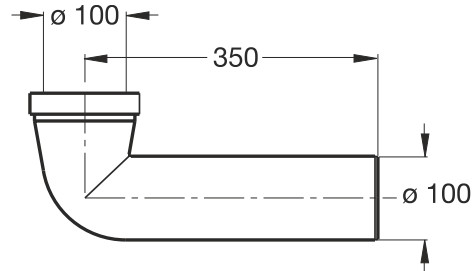

WC 90° elbow. $\varnothing$ 100 mm.

Application: For WC

Material: PVC

Color: white

Code	Description	Carton	Pallet	Volume
8435PV10C0	Without inspection	8	160	0,105