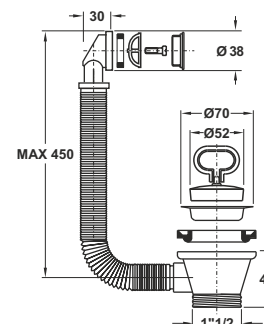

Traditional kitchen sink valve. Flange  $\varnothing$  80mm, without overflow,  $\varnothing$  52 mm Plug with handle, threaded outlet 1"1/2

**Application:** For fire-clay kitchen sinks with  $\varnothing$  80 mm hole