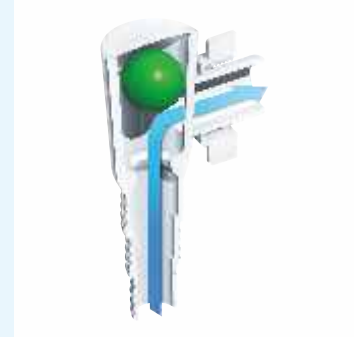

STYLING rosette in ABS

Inspection plug

O-ring inspection cap

STYLING floating ball

STYLING siphon body

"STYLING" external valve siphon. Outlet  $\varnothing$  32 mm

**Application:** For washing machine or dishwasher