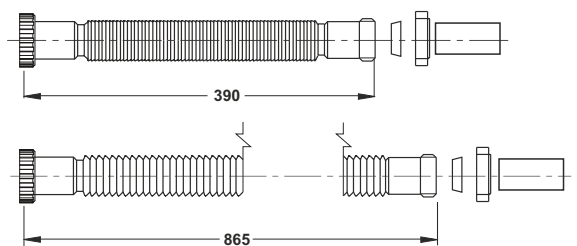

# MagikOne

**PROBLEM:** Repair of a damaged pipe

**ATTENTION:** The thickness of these items does not allow the installation underground!

9.6

"MAGIKONE" flexible and extensible pipe with o-ring connection. Lunghezza / length : 900 mm