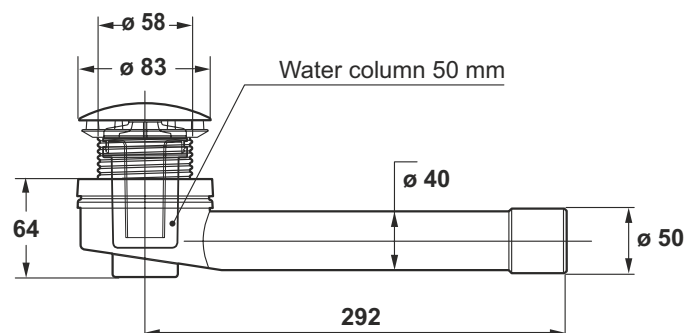

THE NEW MORE PRACTICAL AND VERSATILE SHOWER DRAIN

GREATER ADVANTAGES:

Longer drain for pipe connection outside the tray
Waste with bigger 2" thread
Reduced height while complying with Norm EN-274 as regards to 50 mm water seal trap
Removable siphon with a greater drain capacity due to its bigger 2" waste

"NAUTILUS" extended shower tray waste. With removable siphon compliant to EN-274, height reduced to 64 mm, stainless steel dome $\varnothing$ 83 mm

Application: For shower plates with hole $\varnothing$ 60 mm

Material: polypropylene PP + stainless steel

Color: white / polished

Flow rate : 25,9 l/min

Water column : 50 mm

Code	Description	Carton	Pallet	Volume
5780CR80B0	Extended drainpipe $\varnothing$ 40-50 mm	25	600	0,080