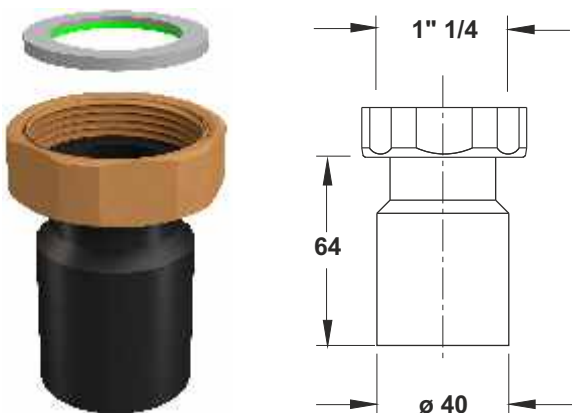

Weldable straight joint. Raw brass threaded nut

Application: To be connected with the threaded waste

Material: PEHD + brass

Color: black / raw

Code	Description	Carton	Pallet	Volume
64400T54B9	1"1/4 x ø 40 mm	100	6400	0,029
64400T64B9	1"1/2 x ø 40 mm	100	6400	0,029

64400T54B9