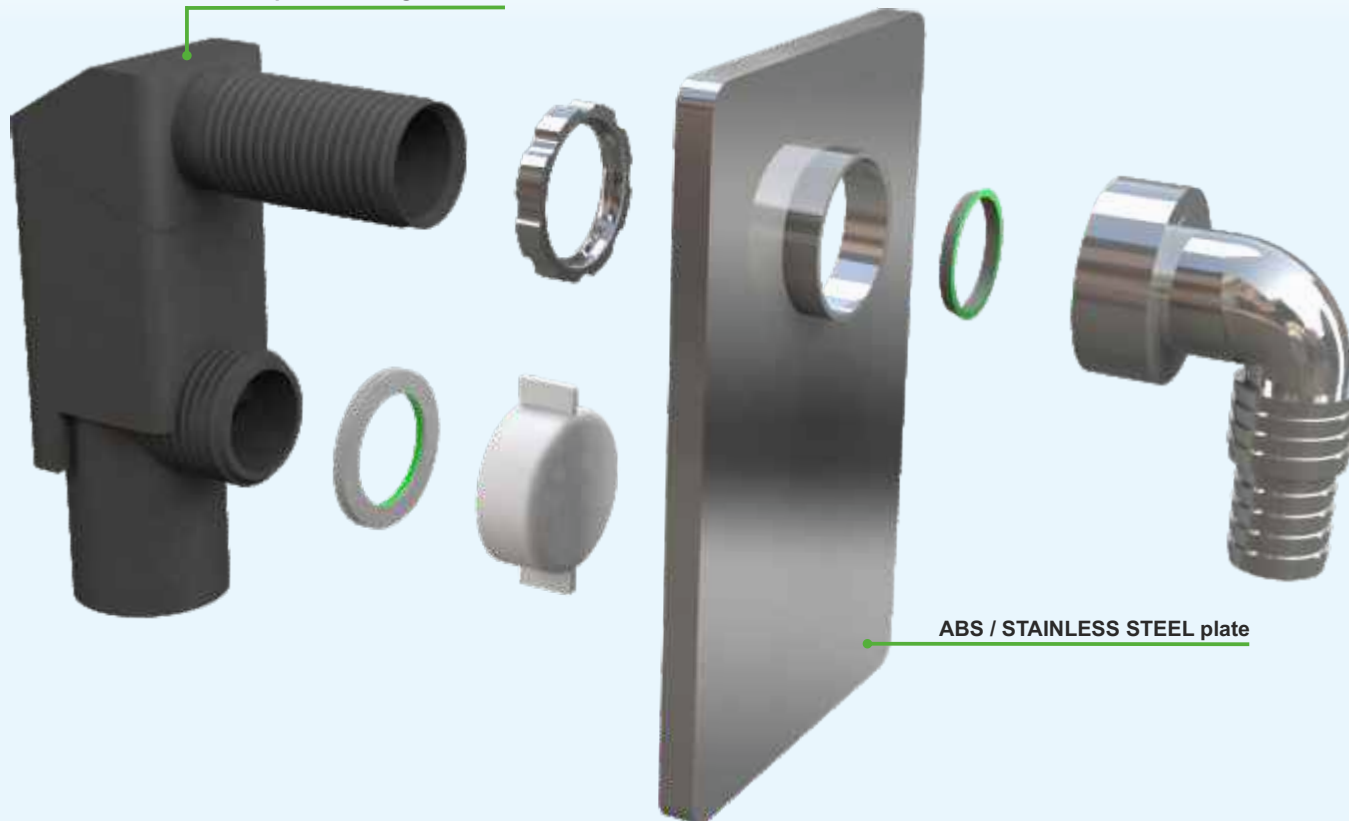

"COMPACT" trap for washing machine

"COMPACT" concealed trap for washing machine or dishwasher. Weldable to PEHD pipes

Application: For washing machine or dishwasher

Material: PEHD + ABS

Color: black / white / chrome-plated

Code	Description	Carton	Pallet	Volume
3400IX40B9	Plate in stainless steel and accessories in white plastic	25	750	0,057
3400CR40B9	Plate and accessories in plastic ABS chrome-plated	25	750	0,057
3400EC40B9	Plate and accessories in white plastic	25	750	0,057