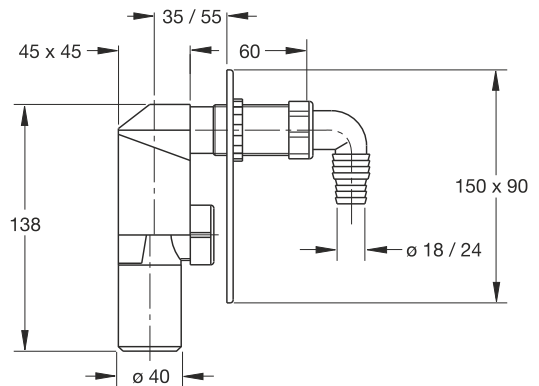

"COMPACT" concealed trap for washing machine or dishwasher. To be glued to PVC pipes

Application: For washing machine or dishwasher

Material: PVC + ABS

Color: grey / white / chrome-plated