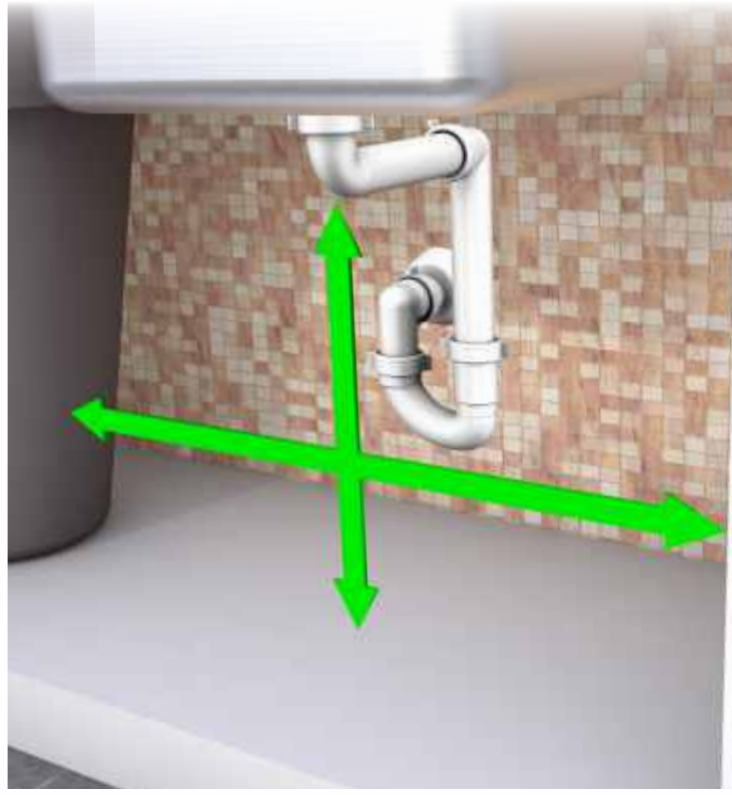

SPACE TRADITIONAL SOLUTION

SPACE SOLUTION

"Space 1B" space saver trap for kitchen.
waste connection 1"1/2, outlet $\varnothing$ 40 mm

Application: For single bowl kitchen sinks

Material: polypropylene PP

Color: white