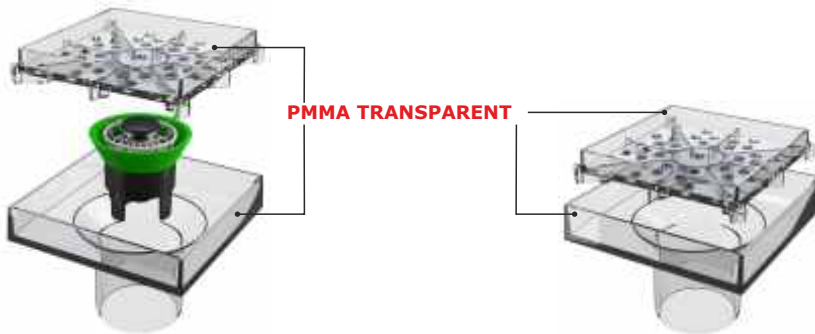

6294TR10B7	Outlet $\varnothing$ 50 mm, 10x10 cm grid. Standard version without odour trap	50	750	0,132
------------	--	----	-----	-------

6293TR10B7

6294TR10B7

"VERTIGO" floor drain with vertical outlet. With tileable and reversable stainless steel grid "DOUBLE-FACE"