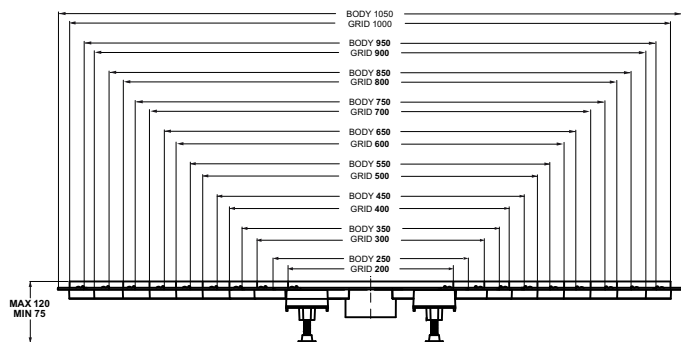

Code	Description	Carton	Pallet	Volume
6825KX20S	Central drain L 20 cm	1	N.A.	0,009
6825KX30S	Central drain L 30 cm	1	N.A.	0,009
6825KX40S	Central drain L 40 cm	1	N.A.	0,009
6825KX50S	Central drain L 50 cm	1	N.A.	0,009
6825KX60S	Central drain L 60 cm	1	N.A.	0,017
6825KX70S	Central drain L 70 cm	1	N.A.	0,017
6825KX80S	Central drain L 80 cm	1	N.A.	0,017
6825KX90S	Central drain L 90 cm	1	N.A.	0,017
6825KX100S	Central drain L 100 cm	1	N.A.	0,022