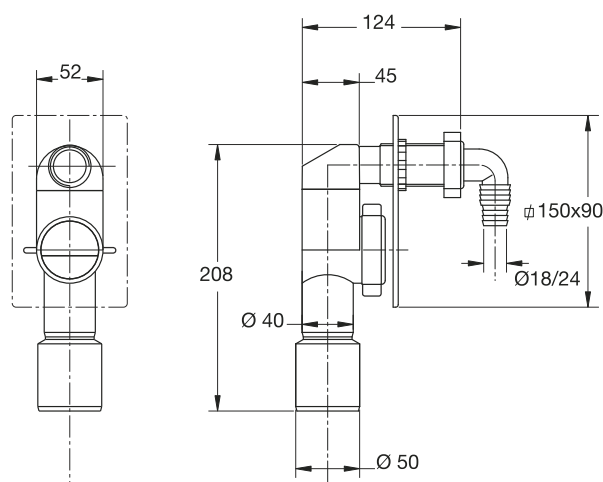

Code	Description	Carton	Pallet	Volume
<b>3200IX50B9</b>	Plate in stainless steel and accessories in white plastic	25	600	0,080
<b>3200CR50B9</b>	Plate and accessories in plastic ABS chrome-plated	25	600	0,080
<b>3200EC50B9</b>	Plate and accessories in white plastic	25	600	0,080