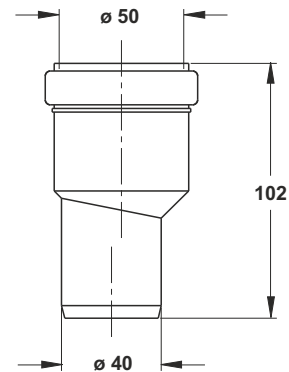

Flanged reducer. To be connected to "SOGLIOLA" or "MINI-DRAIN"

Material: polypropylene PP

Color: grey

Code	Description	Carton	Pallet	Volume
6980PP50B2	Inlet $\varnothing$ 50 mm, outlet $\varnothing$ 40 mm	N.A.	N.A.	N.A.