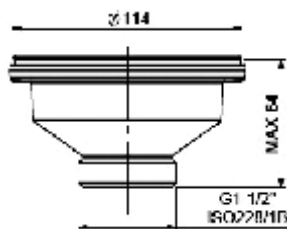

BRENNERO LUX

"BRENNERO LUX" drain valve for kitchen sinks.

Flange $\varnothing$ 3"1/2, Threaded waste 1"1/2, brass bolt

Application: For kitchen sinks with $\varnothing$ 90 mm hole

Material: stainless steel + polypropylene PP

Color: polished / white

Code	Description	Carton	Pallet	Volume
1971AL64B0	Without overflow	75	1500	0,081
1972AL64B0	With rectangular overflow, without grid	75	900	0,140
1973AL64B0	With rectangular overflow, with grid	75	900	0,140
1975AL64B0	With round overflow	75	900	0,140

1973AL64E

BRENNERO ECO

"BRENNERO ECO" drain valve for kitchen sinks.

Flange $\varnothing$ 3"1/2, Threaded waste 1"1/2, plastic bolt

Application: For kitchen sinks with $\varnothing$ 90 mm hole

Material: stainless steel + polypropylene PP

Color: metal / white

Code	Description	Carton	Pallet	Volume
1971LB64B0	Without overflow	80	1600	0,081
1972LB64B0	With rectangular overflow, without grid	75	900	0,140
1973LB64B0	With rectangular overflow, with grid	75	900	0,140
1975LB64B0	With round overflow	75	900	0,140