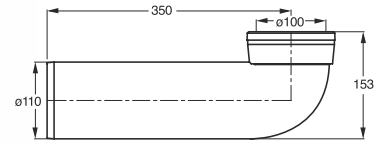

8436PP11C0

WC 90° elbow. $\varnothing$ 100 mm.

Application: For WC

Material: PVC

Color: white

Code	Description	Carton	Pallet	Volume
8435PV10C0	Without inspection	8	160	0,105