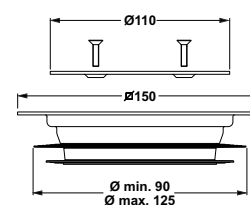

"MAGIK-GRID" universal stainless steel grate.
15 x 15 cm

Application: For pipes from $\varnothing$ 4" to $\varnothing$ 5"

Material: stainless steel AISI 304 + PVC

Color: polished + black

Code	Description	Carton	Pallet	Volume
6630IX15S	With bolted design grid	15	960	0,029
6631IX15S	With bolted design grid and anti-smell valve	15	960	0,029
6640IX15S	With bolted clean-out cover	15	960	0,029

6640IX15S