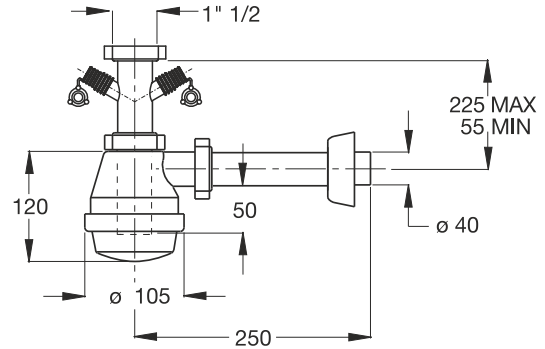

Code	Description	Carton	Pallet	Volume
1310KP40B0	Valve connection 1"1/2	25	500	0,106