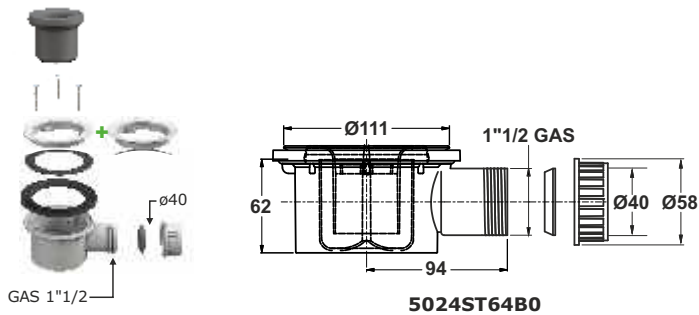

TRIGONO trap for shower plates with $\varnothing$ 90 mm hole. With wet siphon in accordance with EN274 regulation. Wastes with chamfered and flat flanges, without clips for cover

Application: For shower plates with hole $\varnothing$ 90 mm

Material: polypropylene PP

Color: white

Flow rate : 24,2 l/min

Water column : 50mm