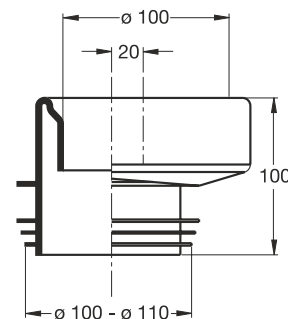

Code	Description	Carton	Pallet	Volume
8418PV10C0	20 mm Offset	24	720	0,057

WC 45° elbow. Inlet $\varnothing$ 80-110 mm

Application: For WC

Material: polypropylene PP + TPE

Color: white / yellow