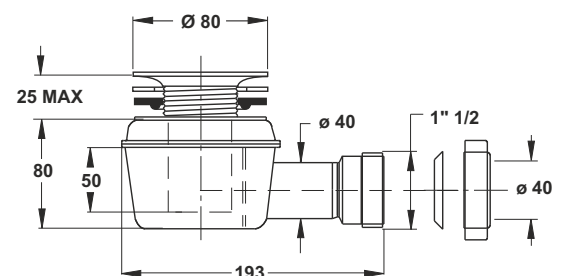

**Application:** For shower plates with hole  $\varnothing$  60 mm

**Material:** polypropylene PP + brass

**Color:** white / chrome plated

**Flow rate :** 42,0 l/min

**Water column :** 50 mm

Code	Description	Carton	Pallet	Volume
5490CR80B0	Threaded outlet 1"1/2	25	600	0,080