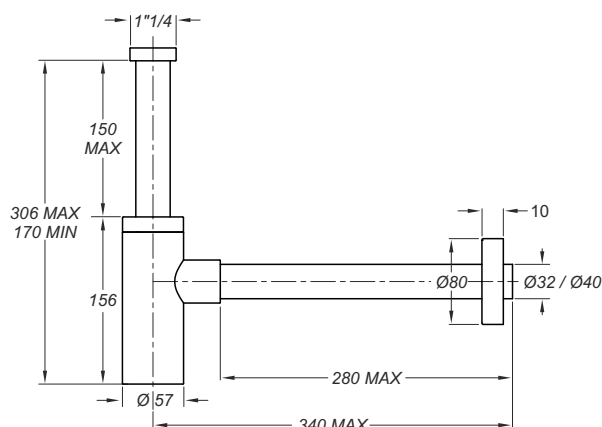

"INOX MATER" stainless steel design siphon. Pipes length: inlet 170 mm, outlet 300 mm.

Application: For washbasin

Material: INOX 304 + ABS

Color: Black / White

Code	Description	Carton	Pallet	Volume
0581BL32K9	1"1/4 x ø 32 mm, black finishing	25	600	0,084
0581BL40K9	1"1/4 x ø 40 mm, black finishing	20	480	0,084
0581WH32K0	1"1/4 x ø 32 mm, white finishing	25	600	0,084
0581WH40K0	1"1/4 x ø 40 mm, white finishing	20	480	0,084