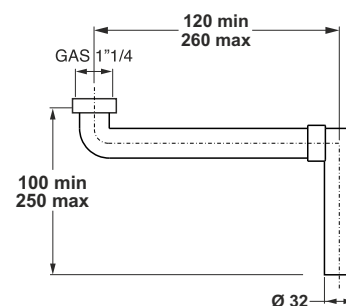

Space-saver kit. 1"1/4 x $\varnothing$ 32 mm

Application: For washbasin

Material: ABS

Color: Chromed plated / white

Code	Description	Carton	Pallet	Volume
0730AB32B0	White	25	900	0,048
0730AB32B7	Chrome-plated	25	900	0,048

Flanged pipe.

Application: To connect the siphon to the valve

Material: ABS

Color: Chromed plated

Code	Description	Carton	Pallet	Volume
0626CC25B7	$\varnothing$ 26 x 250 mm	1	N.A.	N.A.
0632CC25B7	$\varnothing$ 32 x 250 mm	1	N.A.	N.A.
0632CC30B7	$\varnothing$ 32 x 300 mm	1	N.A.	N.A.

Straight outlet pipe.

Application: To connect the siphon to the drain

Material: ABS

Color: Chromed plated

Code	Description	Carton	Pallet	Volume
0626AB25B7	$\varnothing$ 26 x 250 mm	1	N.A.	N.A.
0632AB25B7	$\varnothing$ 32 x 250 mm	1	N.A.	N.A.
0632AB30B7	$\varnothing$ 32 x 300 mm	1	N.A.	N.A.