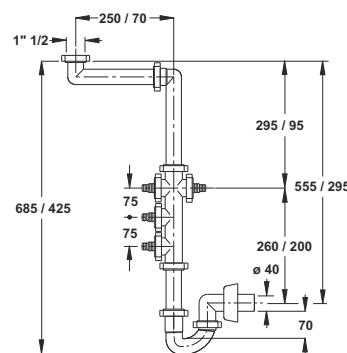

Code	Description	Carton	Pallet	Volume
1510CP40B0	single inlet, 4 waste water connectors	25	200	0,160