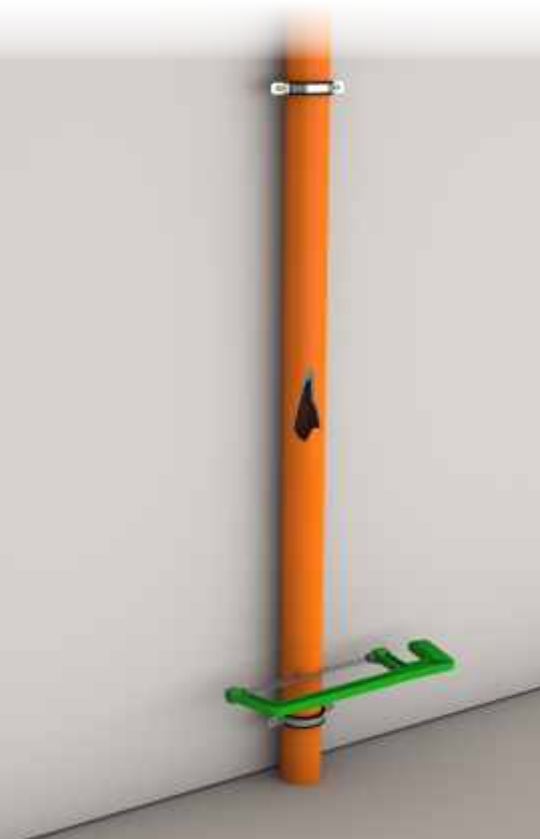

MagikOne

PROBLEM: Repair of a damaged pipe

ATTENTION: The thickness of these items does not allow the installation underground!

9.6