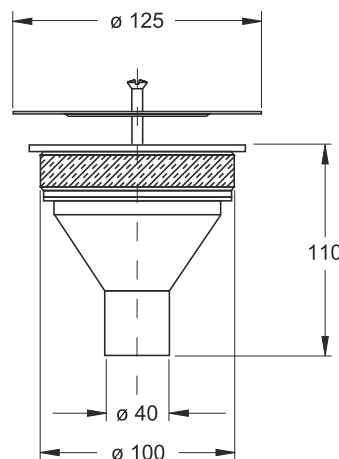

Expander grid for floor gullies.

Application: To drain water into the trapped gully

Material: polypropylene PP + stainless steel

Color: green / metal

Code	Description	Carton	Pallet	Volume
6960PE13B9	Funnel ø 100 mm, Steel cover ø 125 mm	50	1200	0,08