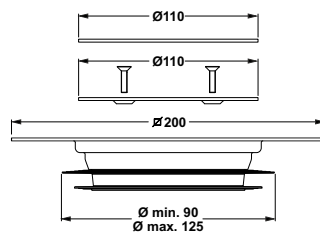

UNIVERSAL FLOOR GRID for multiple pipe diameters

ONE PIECE FITS ALL

from 4" pipes

upto 5" pipes

"MAGIK-GRID" universal stainless steel grate.
20 x 20 cm

Application: For pipes from $\varnothing$ 4" to $\varnothing$ 5"

Material: stainless steel AISI 304 + PVC

Color: polished + black

Code	Description	Carton	Pallet	Volume
6630IX20S	With bolted design grid	10	300	0,057
6631IX20S	With bolted design grid and anti-smell valve	10	300	0,057
6640IX20S	With bolted clean-out cover	10	300	0,057

6631IX20S