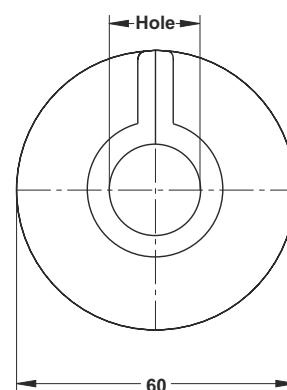

"VELOX" opening rosette for radiators, with snap closing

Application: For radiators

Material: polypropylene PP

Color: white

Code	Description	Carton	Pallet	Volume
9930DN10B0	Hole Ø 10 mm	25/500	32000	0,03
9930DN12B0	Hole Ø 12 mm	25/500	32000	0,03
9930DN14B0	Hole Ø 14 mm	25/500	32000	0,03
9930DN16B0	Hole Ø 16 mm	25/500	32000	0,03
9930DN18B0	Hole Ø 18 mm (3/8")	25/500	32000	0,03
9930DN20B0	Hole Ø 20 mm	25/500	32000	0,03
9930DN22B0	Hole Ø 22 mm (1/2")	25/500	32000	0,03

"EXPORT" opening rosette for radiators, with snap closing.

Application: For radiators

Material: polypropylene PP

Color: white