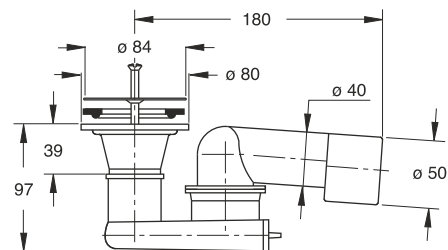

Adjustable low trap for shower plates. Inox grid  $\varnothing$  80 mm

**Application:** For shower plates with hole  $\varnothing$  60 mm

**Material:** PEHD + chrome plated

**Color:** black / polished

**Flow rate :** 26,9 l/min