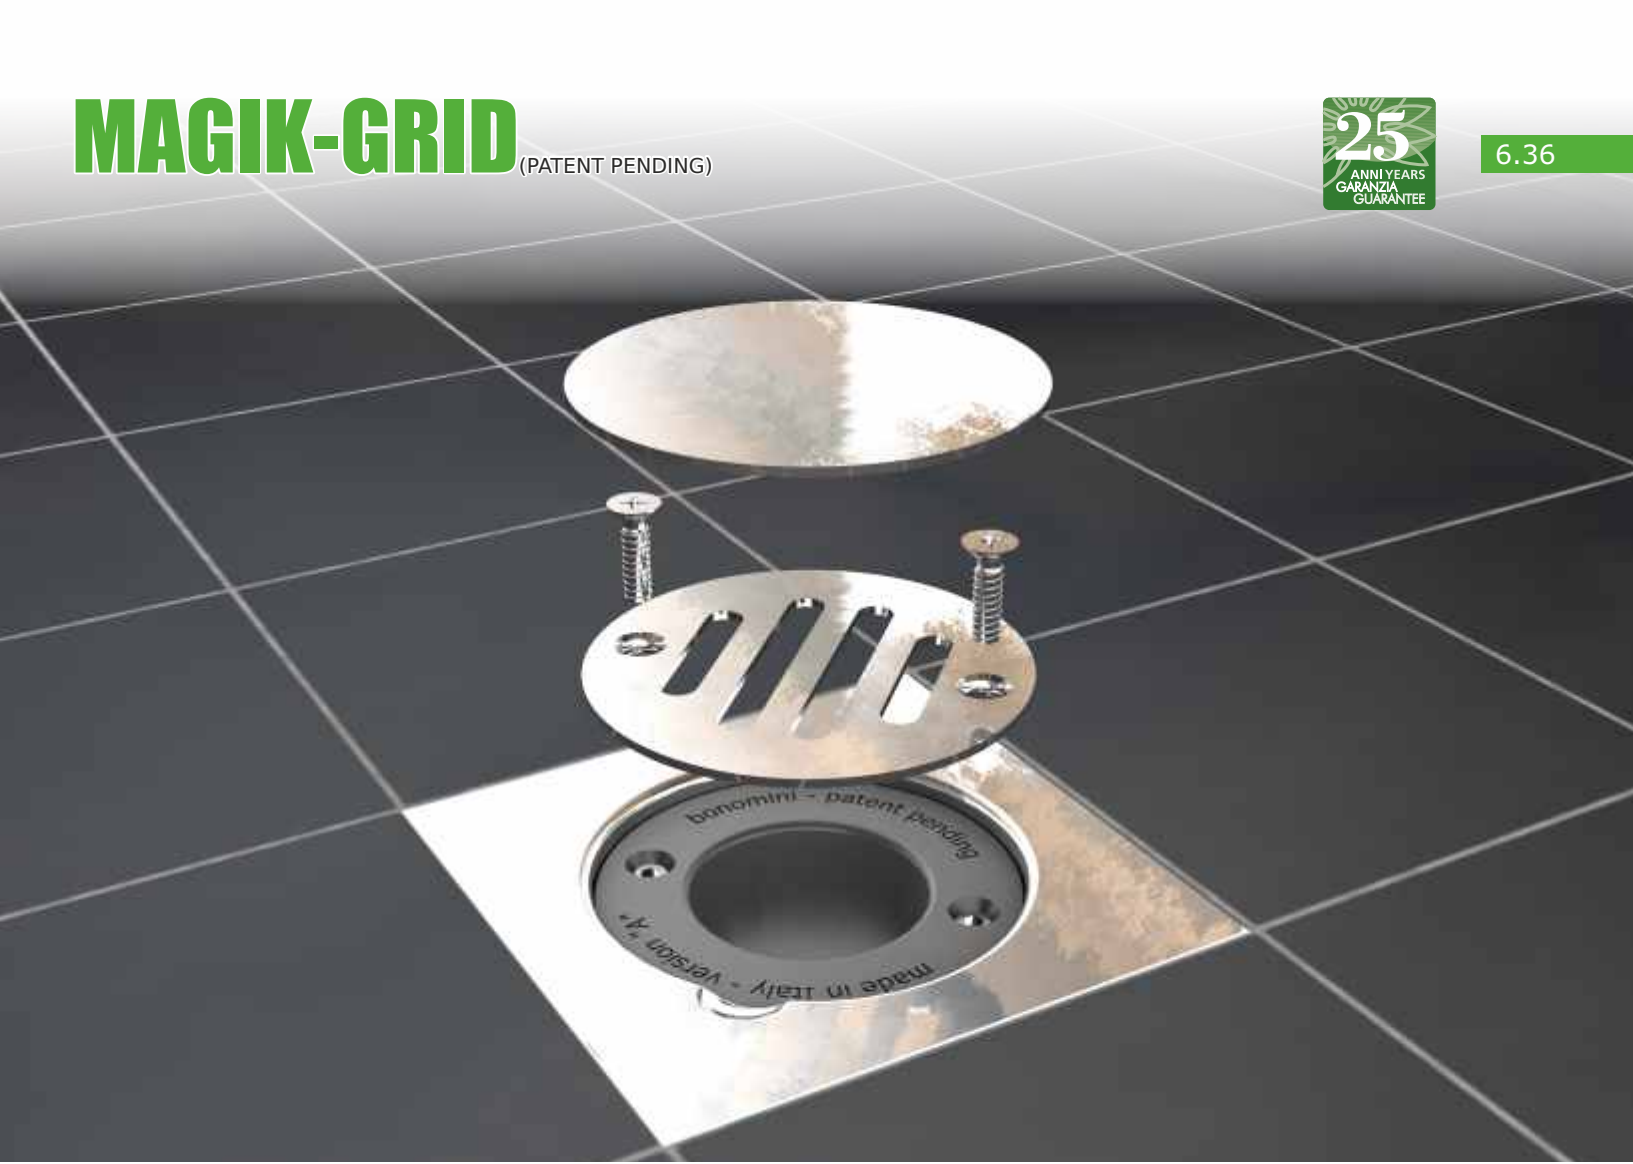

"MAGIK-GRID" universal stainless steel grate.
10 x 10 cm

Application: For pipes from $\varnothing$ 2" to $\varnothing$ 3"

Material: stainless steel AISI 304 + PVC

Color: polished + black

Code	Description	Carton	Pallet	Volume
6630IX10S	With bolted design grid and cover	58	3712	0,029
6632IX10S	With bolted design grid, without cover	58	3712	0,029
6640IX10S	With bolted clean-out cover	58	3712	0,029