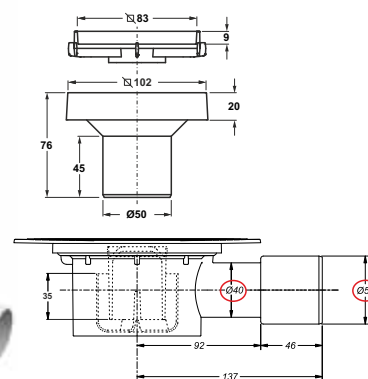

New
PRODUCT