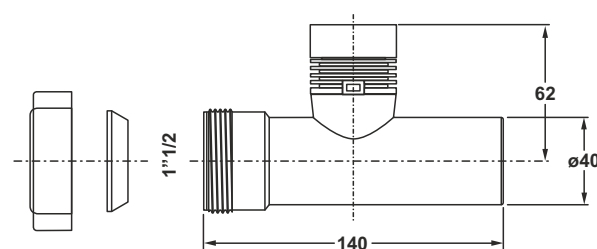

Code	Description	Carton	Pallet	Volume
0720AB64B0	Outlet $\varnothing$ 40x140 mm, female connection $\varnothing$ 40 - 1"1/2	25	1600	0,029