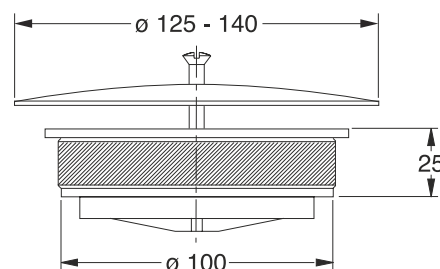

SUPER TAPPO

6.40

"SUPERTAPPO" expander plug for floor gullies in recycled material. With "BI-POWER" technology

Application: Floor gullies sealing

Material: polypropylene PP + stainless steel

Color: grey / metal

Code	Description	Carton	Pallet	Volume
6910PP13RG2	Plug ø 100 mm, Steel cover ø 125 mm	50	1800	0,048
6910PP15RG2	Plug ø 100 mm, Steel cover ø 140 mm	50	1800	0,048

**SINGLE PIECE
WITHOUT JOINTS**

Expander plug for floor gullies.

Application: Floor gullies sealing

Material: polypropylene PP + stainless steel

Color: green / metal

Code	Description	Carton	Pallet	Volume
6940PE13B9	Plug ø 90 mm, Steel cover ø 125 mm	50	1800	0,048
6950PE13B2	Plug ø 100 mm, Steel cover ø 125 mm	50	1800	0,048
6950PE15B2	Plug ø 100 mm, Steel cover ø 140 mm	50	1800	0,048

Expander grid for floor gullies.

Application: To drain water into the trapped gully

Material: polypropylene PP + stainless steel

Color: green / metal

Code	Description	Carton	Pallet	Volume
6960PE13B9	Funnel ø 100 mm, Steel cover ø 125 mm	50	1200	0,08