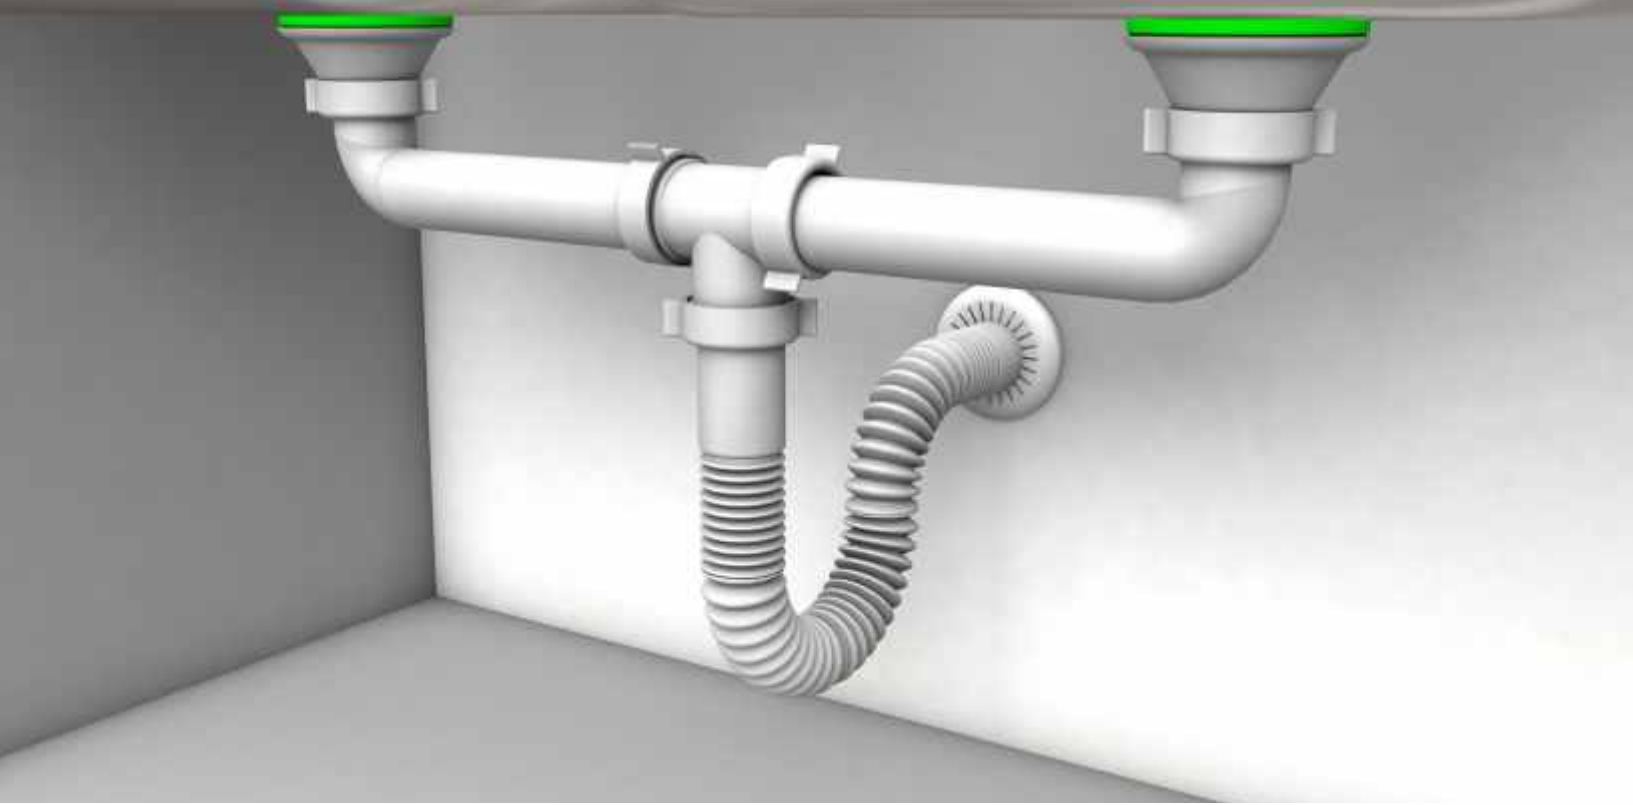

"DOUBLE MAGIK" flexible kitchen sink siphon.

Valves  $\varnothing$  80 mm with  $\varnothing$  52 mm plug, outlet  $\varnothing$  40 mm

**Application:** For double bowl kitchen sinks

**Material:** stainless steel + polypropylene PP