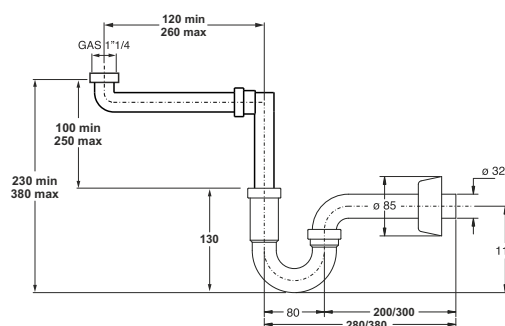

MONSTER TUBULAR pipe odour trap for wash basin.
Waste connection 1"1/4, outlet pipe $\varnothing$ 32x300 mm

Application: For washbasin

Material: Polypropylene PP

Color: white

Code	Description	Carton	Pallet	Volume
2710SP30B0	Space-saver version	25	750	0,057

Pipe odour trap with flexible arm.

BI-POWER washers

Application: For reclinable washbasin

Material: Polypropylene PP

Color: white

Code	Description	Carton	Pallet	Volume
2720PP20B0	Version without waste	25	600	0,080