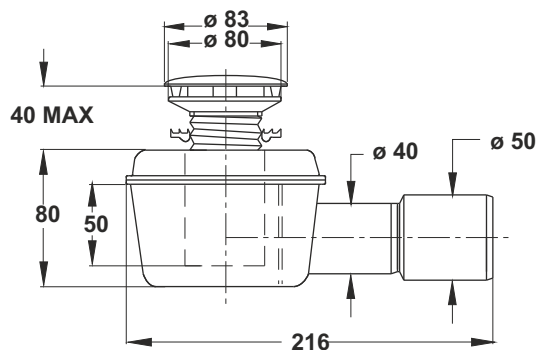

SPLASH

"SPLASH" flanged odour trap for shower. Flanged waste $\varnothing$ 80 mm, chrome-plated cover

Application: For shower plates with hole $\varnothing$ 60 mm

Material: PEHD + ABS

Color: black / chrome plated

Flow rate : 49,1 l/min

Water column : 50 mm

Code	Description	Carton	Pallet	Volume
5484CR80B9	Outlet $\varnothing$ 40-50 mm to weld or to insert	25	600	0,080

"SPLASH" flanged odour trap for shower. Flanged waste $\varnothing$ 80 mm, chrome-plated cover

Application: For shower plates with hole $\varnothing$ 60 mm

Material: polypropylene PP + ABS

Color: white / chrome plated

Flow rate : 49,1 l/min

Water column : 50 mm