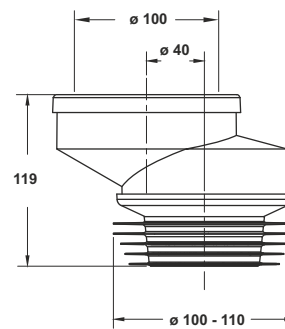

Code	Description	Carton	Pallet	Volume
8428LX10C0	40mm Offset	20	480	0,080