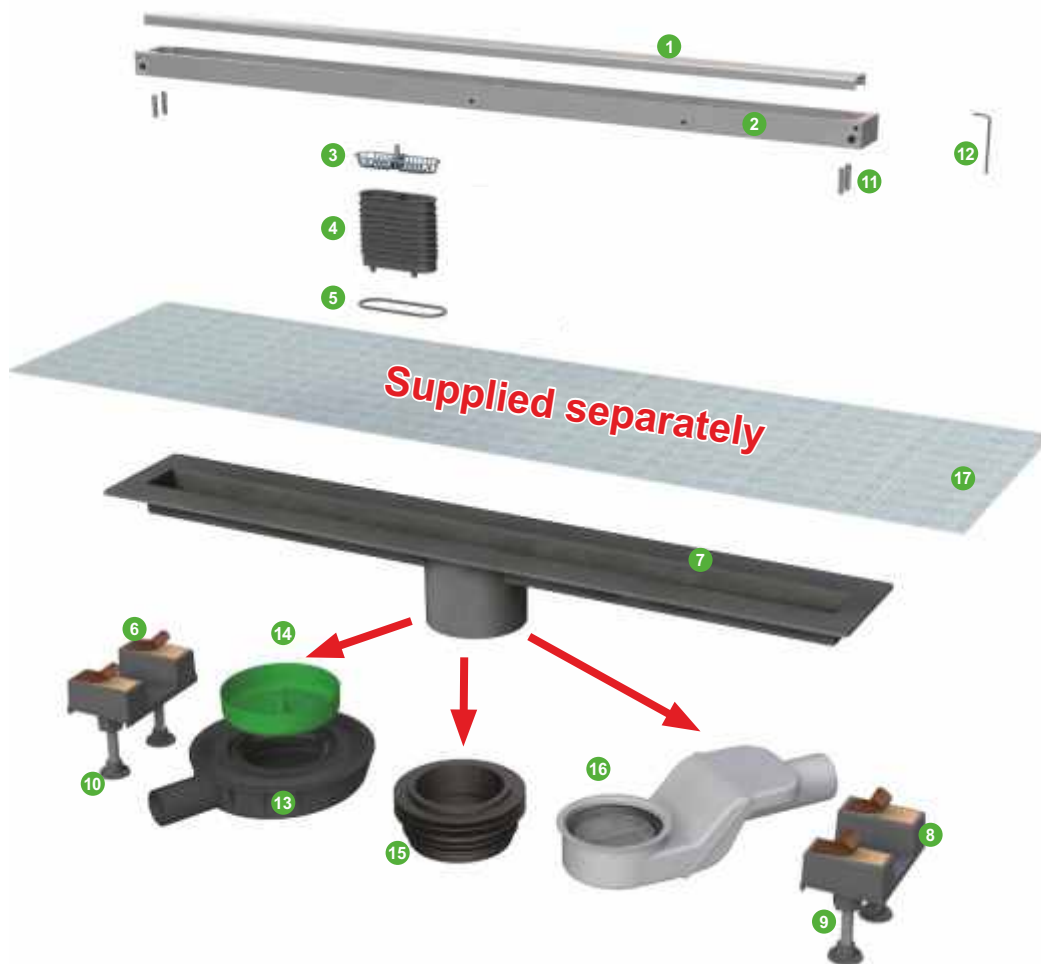

Supplied separately