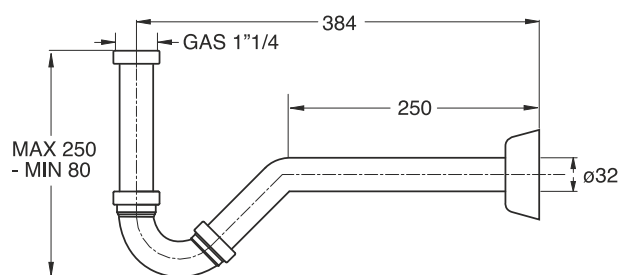

"TORINO" pipe odour trap for bidet. Waste connection 1"1/4, outlet pipe $\varnothing$ 32x250 mm

Application: For bidet

Material: ABS + brass

Color: Chromed plated

Code	Description	Carton	Pallet	Volume
02600T32K7	Threaded nut to be connected with the waste in chrome-plated brass	25	550	0,080