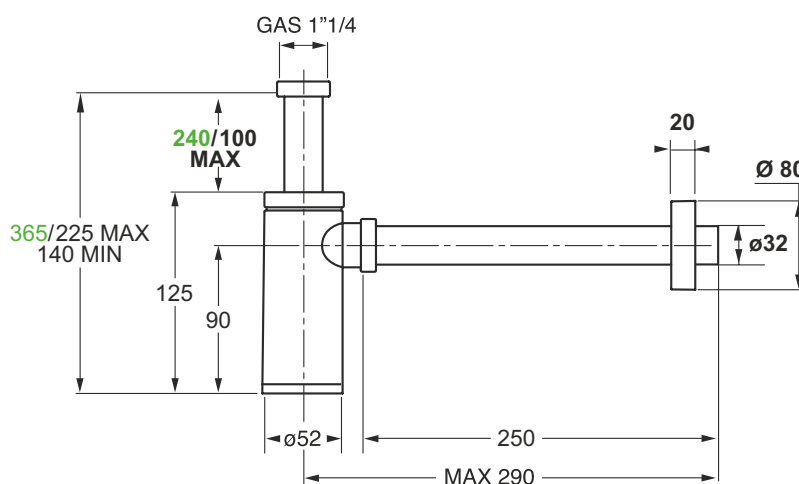

"KING" minimal bottle trap line for wash basin.

Waste connection 1"1/4, outlet pipe $\varnothing$ 32x250 mm

Application: For washbasin

Material: ABS + brass

Color: Chromed plated

Code	Description	Carton	Pallet	Volume
0595PR25K7 Professional	Threaded nut to be connected with the waste in chrome-plated brass, connecting pipe 250 mm long	25	750	0,063
0595EC25K7	Three threaded nuts in chrome-plated ABS	25	750	0,063