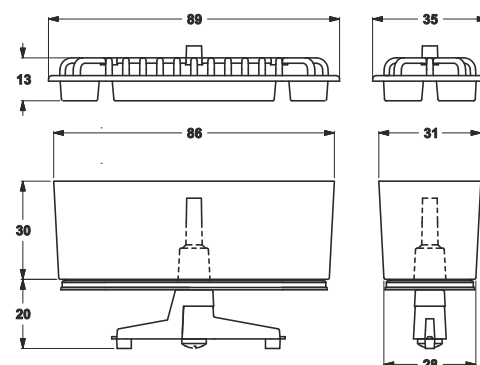

Non-return valve in open position, with water flow. The membrane of the valve has a really high sensibility that allows even the minimum water flow. In addition the discharge is higher compared to a traditional siphon, that is however subject to the phenomenon of water evaporation, and consequently to the passage of bad smells

Mechanical odour trap in sylicon for "CANALISSIMA". Suitable for very cold (ice) or very hot (evaporation) weathers

Application: for "CANALISSIMA"

Material: ABS + sylicon

Color: black / green

Code	Description	Carton	Pallet	Volume
6822AR85B4	Dry odour trap	N.A.	N.A.	N.A.