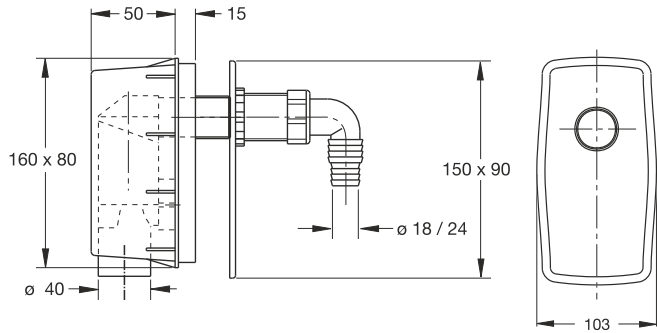

COMPACT

"COMPACT" concealed trap for washing machine or dishwasher. Weldable to PEHD pipes, with extractable siphon

Application: For washing machine or dishwasher

Material: PEHD + ABS

Color: black / white / chrome-plated / green