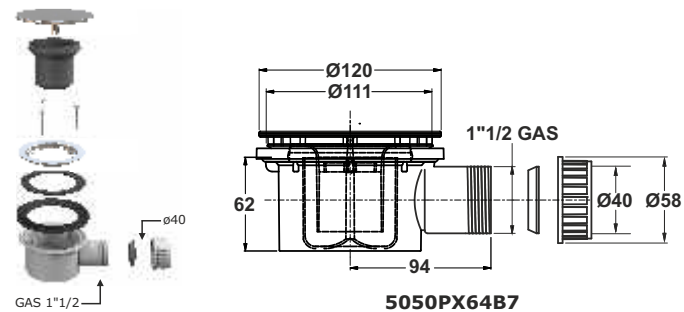

Code	Description	Carton	Pallet	Volume
5050ST64B0	Without cover 1"1/2 threaded outlet with nut	25	500	0,108

5050ST50B0	Without cover Plug-in $\varnothing$ 40/50 mm outlet	25	500	0,108

Waste with flat stainless steel flange without clips

"TRIGONO" trap for shower plates with $\varnothing$ 90 mm hole.
With wet siphon in accordance with EN274 regulation.
Waste with flat stainless steel flange without clips

Application: For shower plates with hole $\varnothing$ 90 mm

Material: polypropylene PP + stainless steel

Color: white / polished

Flow rate : 24,2 l/min

Water column : 50mm