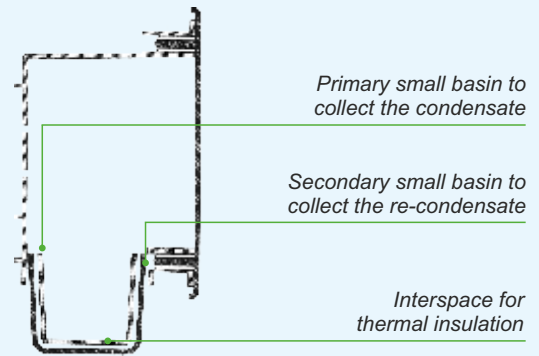

## TECHNICAL FEATURES

Release the two hooks which maintain the small basin in position, and incline the small swing-basin in the desired direction.

Apply the carton protection cover on the WALLBOX®, and stop it with the 4 handles, which will avoid also any possible deformations of WALLBOX®, caused by the masonry.