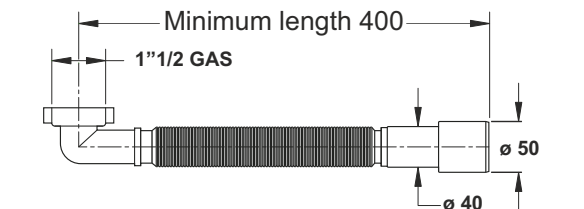

9370FM64B0