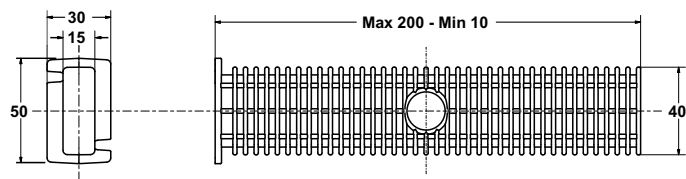

Hanger.

Application: For hanged WC

Material: polypropylene PP

Color: black

Code	Description	Carton	Pallet	Volume
8532EC27B0	Length 19,5 cm	1	N.A.	N.A.