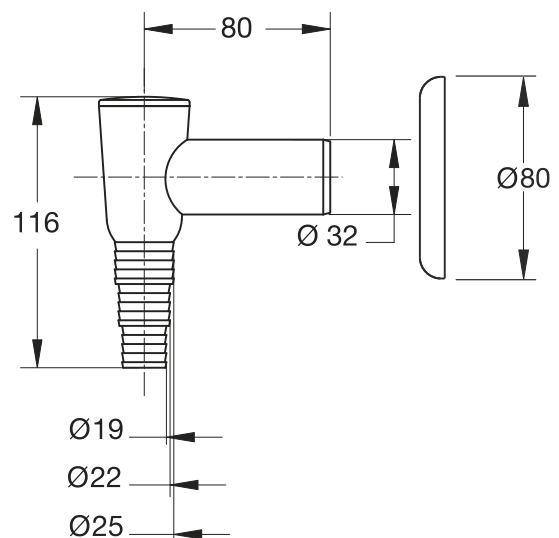

"STYLING" external valve siphon. Outlet $\varnothing$ 32 mm

Application: For washing machine or dishwasher

Material: ABS

Color: white / chrome-plated

Code	Description	Carton	Pallet	Volume
3530CR32K7	Cromato	50	2100	0,036
3530GZ32B0	Bianco	50	3200	0,029