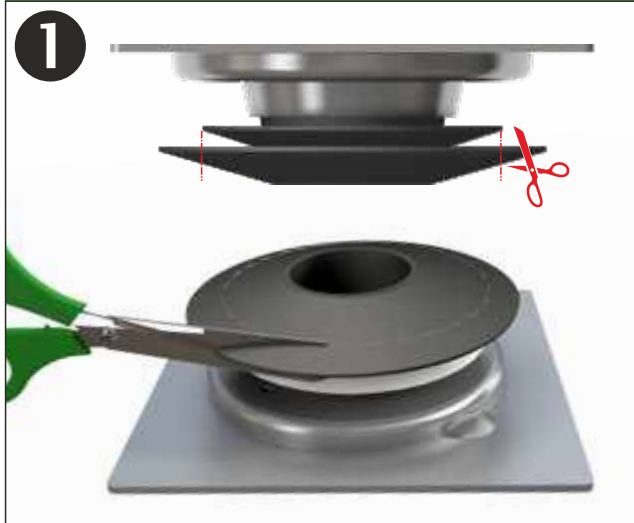

APPLICATION FOR Ø50mm PIPE