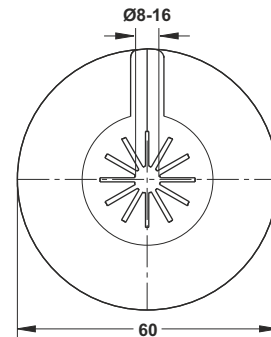

Code	Description	Carton	Pallet	Volume
9935UN22B0	ø 8 mm - 16 mm	25/500	32000	0,03

"MULTI-TEST" plug for pipes. Thread 1/2"

Application: To test plumbing systems

Material: polypropylene PP + rubber

Color: blue / red