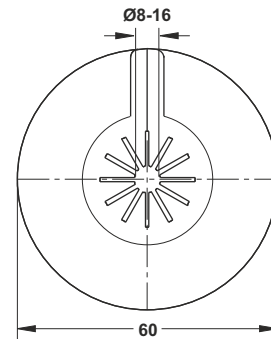

Code	Description	Carton	Pallet	Volume
9945UN22B0	ø 8 mm - 16 mm	25/500	32000	0,03

"VELOX" opening rosette for radiators, with snap closing. Universal

Application: For radiators

Material: polypropylene PP

Color: white