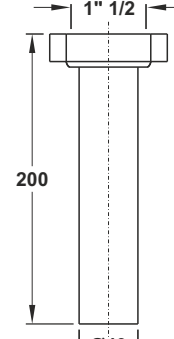

1829PR40B0

Bent threaded pipe with nut and washer.

Conical washer

Application: to connect to the siphon

Material: polypropylene PP

Color: white

Code	Description	Carton	Pallet	Volume
1825PP54B0	1"1/4 - Ø 32 x 210 mm	50	1800	0,048
1825PP64B0	1"1/2 - Ø 40 x 240 mm	50	1500	0,057