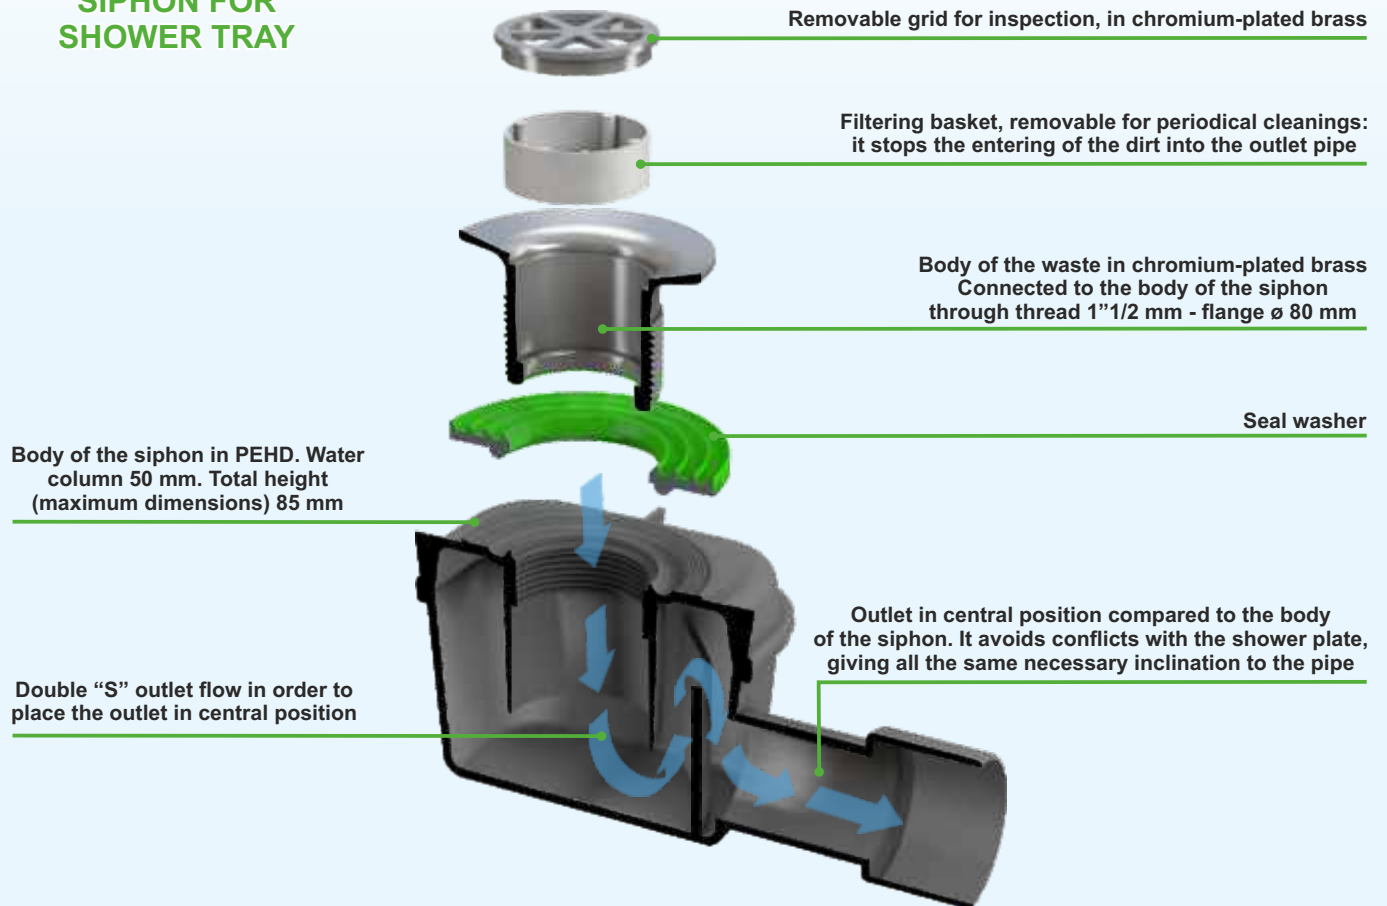

SIPHON FOR SHOWER TRAY

"SPLASH" flanged odour trap for shower. Flanged waste $\varnothing$ 80 mm, in brass

Application: For shower plates with hole $\varnothing$ 60 mm

Material: PEHD + brass + ABS

Color: black / chrome plated

Flow rate : 42,0 l/min

Water column : 50 mm