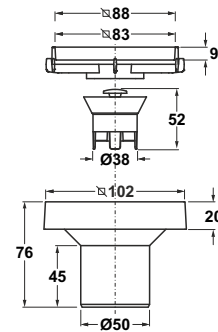

"VERTIGO" floor drain with vertical outlet. With transparent plastic tileable grid

Application: For indoor applications with thin slabs

Material: PMMA

Color: transparent

Code	Description	Carton	Pallet	Volume
6293TR10B7	Outlet $\varnothing$ 50 mm, 10x10 cm grid. Special version with dry odour trap version (NRV)	50	750	0,132

6294TR10B7	Outlet $\varnothing$ 50 mm, 10x10 cm grid. Standard version without odour trap	50	750	0,132

"VERTIGO" floor drain with vertical outlet. With tileable and reversable stainless steel grid "DOUBLE-FACE"

Application: For indoor applications with thin slabs

Material: PMMA + stainless steel

Color: transparent / polished

Code	Description	Carton	Pallet	Volume
6293MX15B7	Outlet $\varnothing$ 50 mm, 15x15 cm grid. Special version with dry odour trap version (NRV)	50	750	0,132

6294MX15B7	Outlet $\varnothing$ 50 mm, 15x15 cm grid. Standard version without odour trap	50	750	0,132

"VERTIGO" floor drain with vertical outlet. With transparent plastic tileable grid

Application: For indoor applications with thin slabs

Material: PMMA

Color: transparent

Code	Description	Carton	Pallet	Volume
6293TR15B7	Outlet $\varnothing$ 50 mm, 15x15 cm grid. Special version with dry odour trap version (NRV)	50	750	0,132

6294TR15B7	Outlet $\varnothing$ 50 mm, 15x15 cm grid. Standard version without odour trap	50	750	0,132