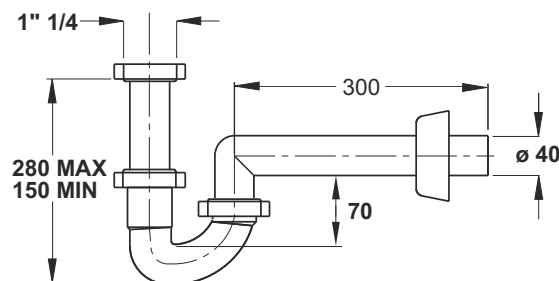

Code	Description	Carton	Pallet	Volume
1491CP40B0	Valve connection 1"1/4	25	600	0,080