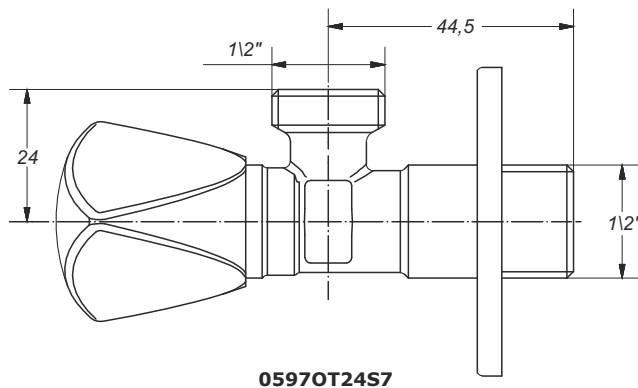

"TRISTAR" angle valve with 3 hedges handle. 3 pieces screw type mechanism

Application: For bathroom and kitchen applications

Material: Brass CW617 + zamak

Color: Chrome-plated

Code	Description	Carton	Pallet	Volume
05970T24S7	Chrome-plated Zamak handle "1/2 x "1/2	80	5120	0,029
05970T17S7	Chrome-plated Zamak handle "1/2 x "3/8	80	5120	0,029