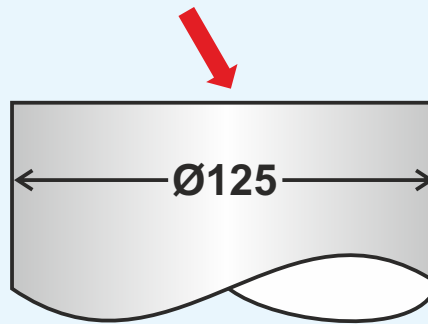

## UNIVERSAL FLOOR GRID for multiple pipe diameters

ONE PIECE FITS ALL

from 4" pipes

upto 5" pipes

"MAGIK-GRID" universal stainless steel grate.  
20 x 20 cm

**Application:** For pipes from  $\varnothing$  4" to  $\varnothing$  5"