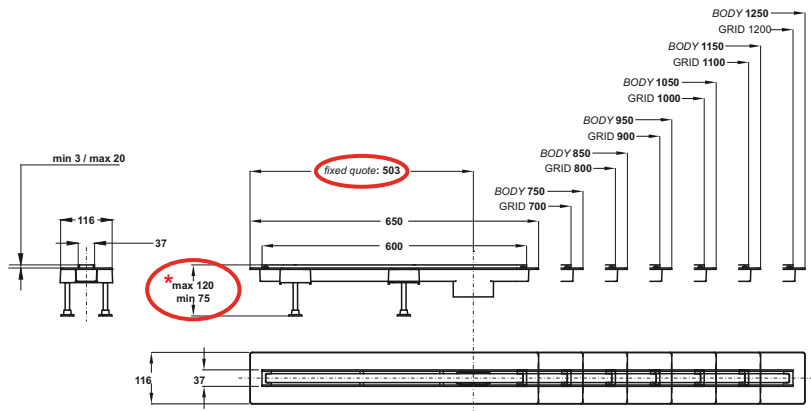

CANALISSIMA Double face CONTINUOUS CHANNEL

"CANALISSIMA" continuous channel version. "DOUBLE FACE" adjustable full aluminium tileable grid

Application: For customized floor drains

Material: Aluminum + ABS

Color: satinated / black