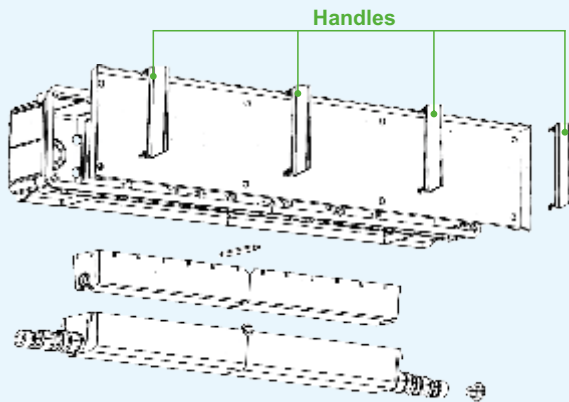

## TECHNICAL FEATURES

Release the two hooks which maintain the small basin in position, and incline the small swing-basin in the desired direction.

Apply the carton protection cover on the WALLBOX®, and stop it with the 4 handles, which will avoid also any possible deformations of WALLBOX®, caused by the masonry.