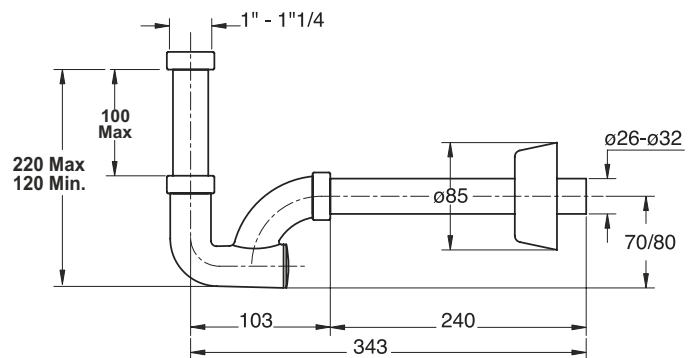

"KAPPA" cleanable trap for washbasin and bidet.
Threaded nut to be connected with the waste in
chrome-plated brass

Application: For bidet or washbasin

Material: ABS + brass

Color: Chromed plated

Code	Description	Carton	Pallet	Volume
04600T25K7	Waste connection 1", outlet pipe $\varnothing$ 26x250 mm	25	750	0,063
04700T25K7	Waste connection 1"1/4, outlet pipe $\varnothing$ 32x250 mm	25	750	0,063