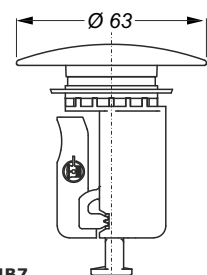

0934SX54B7

Code	Description	Carton	Pallet	Volume
0934CX54B7	ø 36,5 mm Stainless steel cover	50	2400	0,016
0934SX54B7	ø 63 mm Stainless steel cover	50	2400	0,016