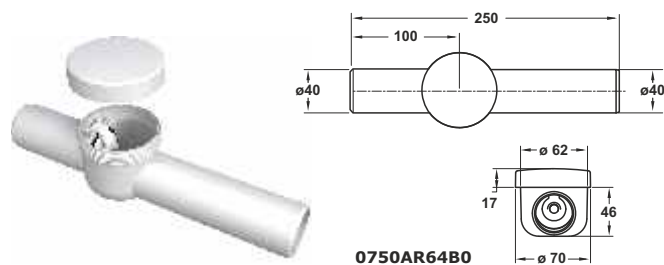

Horizontal non return valve. White pipe.

Application: to connect to the siphon

Material: ABS

Color: white

Code	Description	Carton	Pallet	Volume
0750AR54B0	Male inlet $\varnothing$ 32 mm, male outlet $\varnothing$ 32 mm.	25	1600	0,029
0750AR64B0	Male inlet $\varnothing$ 40 mm, male outlet $\varnothing$ 40 mm.	25	900	0,048