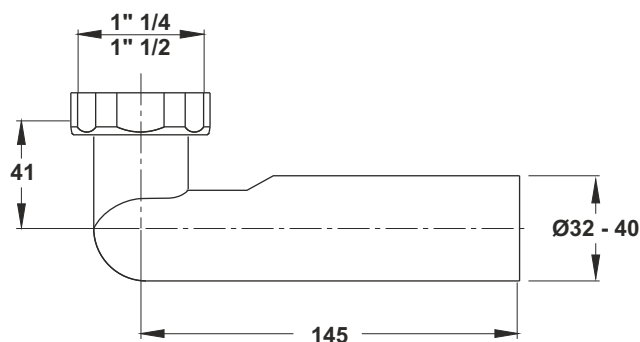

Weldable elbow. Raw brass threaded nut

**Application:** To be connected with the threaded waste

**Material:** PEHD + brass

**Color:** black / raw

Code	Description	Carton	Pallet	Volume
63400T54B9	1"1/4 x ø 40 mm	100	3000	0,057
63400T64B9	1"1/2 x ø 40 mm	100	2400	0,080