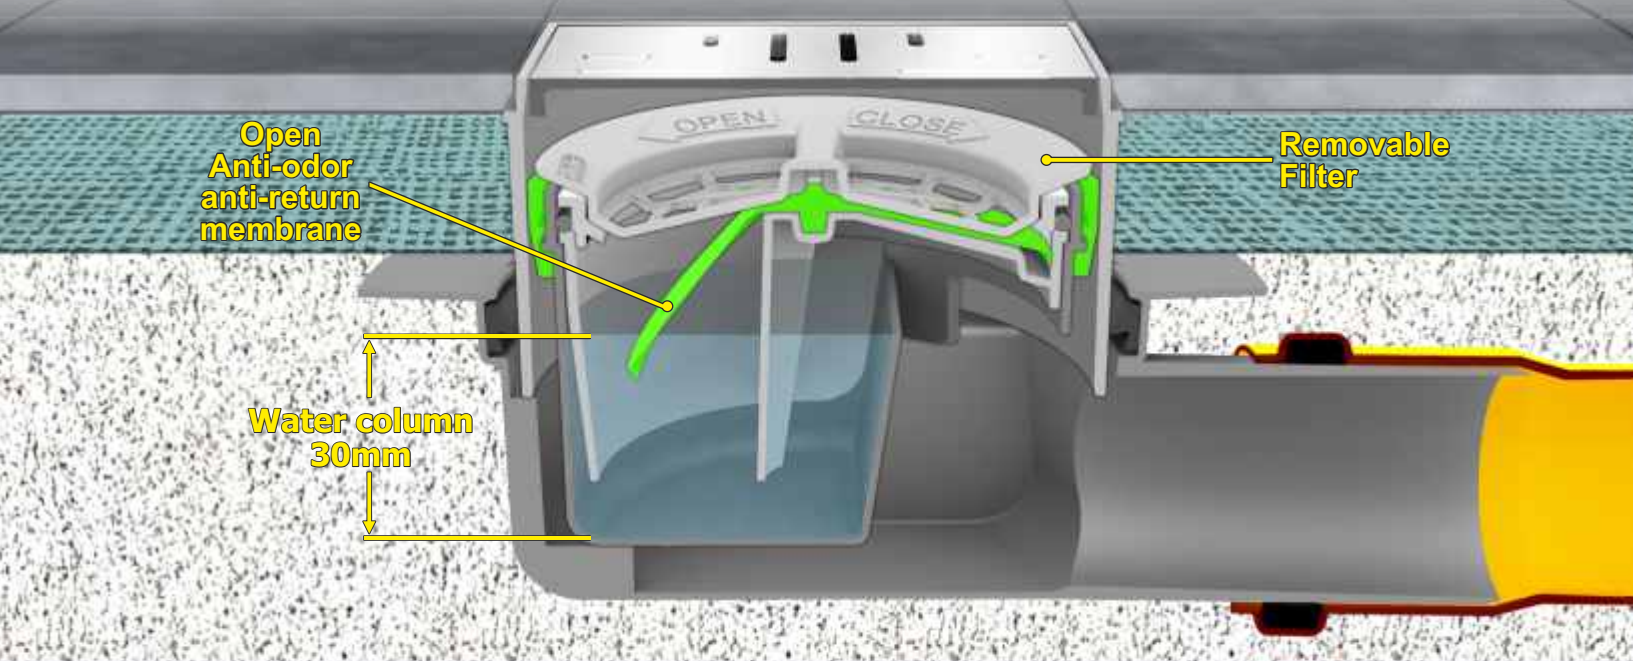

**UNIVERSAL SOLUTION**

Double closure: hydraulic and mechanical closes the smell even without the presence of water

"EAST-DRAIN" floor drain with removable siphon diaphragm cartridge. 10 x 10 cm grid

**Application:** For indoor applications with thin slabs