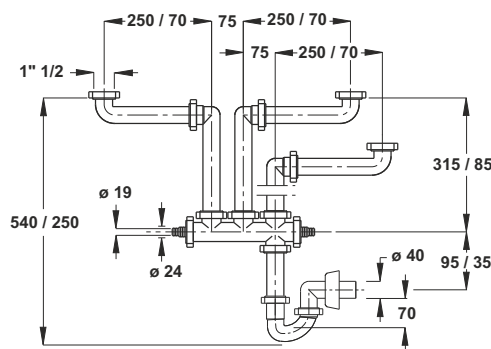

Code	Description	Carton	Pallet	Volume
1530CP40B0	Triple inlet, 2 waste water connectors	15	120	0,160