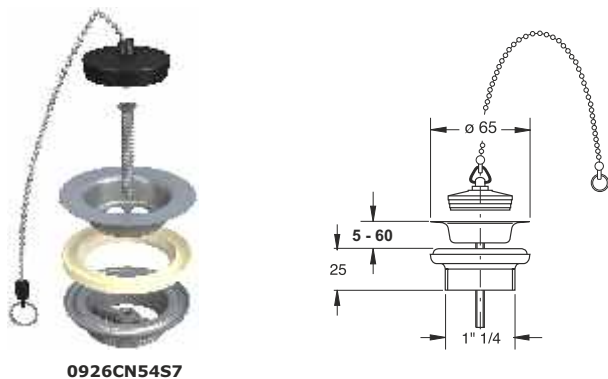

## HOW TO READ THE LOGISTICAL INFORMATIONS:

Code	Description	<sup>1</sup> Carton	<sup>2</sup> Pallet	<sup>3</sup> Volume
<b>0590AB25K7</b>	Chrome-plated ABS flange	12	504	0,057

- 1 CARTON:** It is the quantity of one item per master carton
- 2 PALLET:** It is the quantity of one item per pallet
- 3 VOLUME:** It is the master carton's volume (to be used to calculate the total volume of the order)

"Simplex" grilled waste in brass. Waste connection 1"1/4, ø 65 mm flange

**Application:** For washbasin

**Material:** inox / brass

**Color:** Chrome-plated

Code	Description	Carton	Pallet	Volume
<b>0926CN54B7</b>	Plug with 25 cm long chain	100	6400	0,029
<b>0926MG54B7</b>	Plug with handle	100	6400	0,029