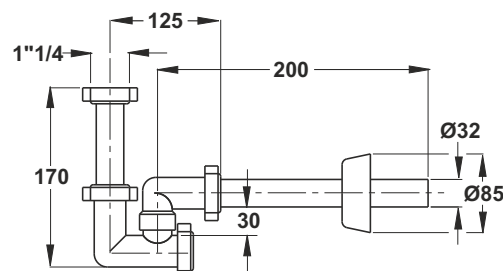

Code	Description	Carton	Pallet	Volume
2314CP32B0	Waste connection 1"1/4 outlet ø 32x230 mm	50	1000	0,106