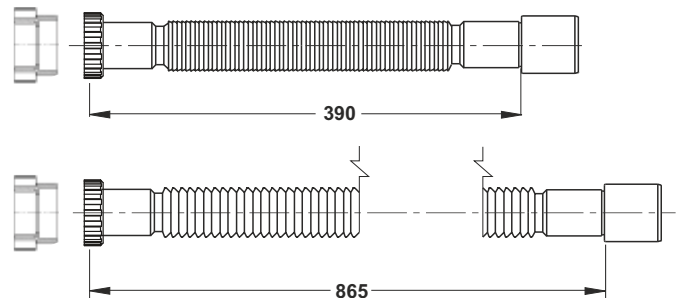

**Application:** For washbasins, bidets and kitchen sinks

**Material:** polypropylene PP + Light alloy

**Color:** white / grey

Code	Description	Carton	Pallet	Volume
9345WS64B0	3/8" - 1"1/2 x ø 40/50 mm	125	1000	0,160