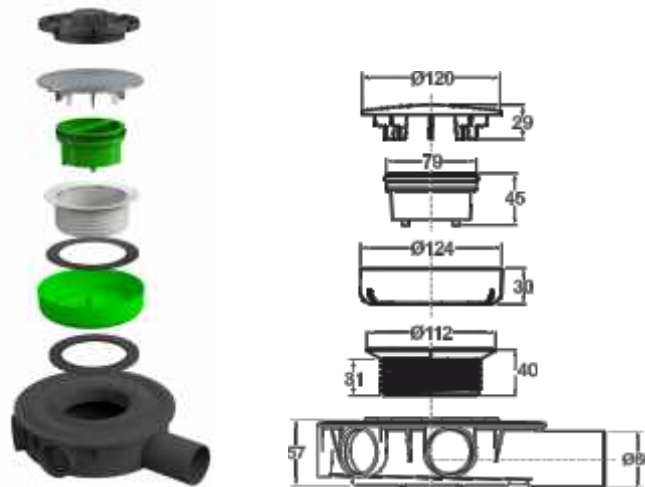

5220CR50S7 - 5220IX50S7