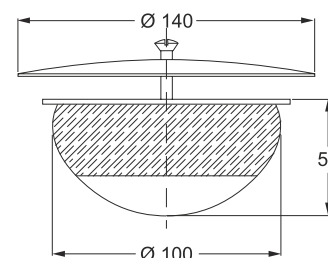

6910PP15RG2

**SINGLE PIECE
WITHOUT JOINTS**

Expander plug for floor gullies.

Application: Floor gullies sealing

Material: polypropylene PP + stainless steel

Color: green / metal

Code	Description	Carton	Pallet	Volume
6940PE13B9	Plug ø 90 mm, Steel cover ø 125 mm	50	1800	0,048
6950PE13B2	Plug ø 100 mm, Steel cover ø 125 mm	50	1800	0,048
6950PE15B2	Plug ø 100 mm, Steel cover ø 140 mm	50	1800	0,048