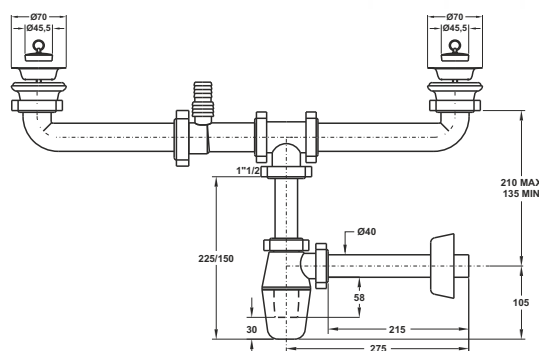

Code	Description	Carton	Pallet	Volume
1289AL40B0	Valves with stainless steel grid $\varnothing 70/45,5$ mm with plug with ring, with waste water connection	21	315	0,131