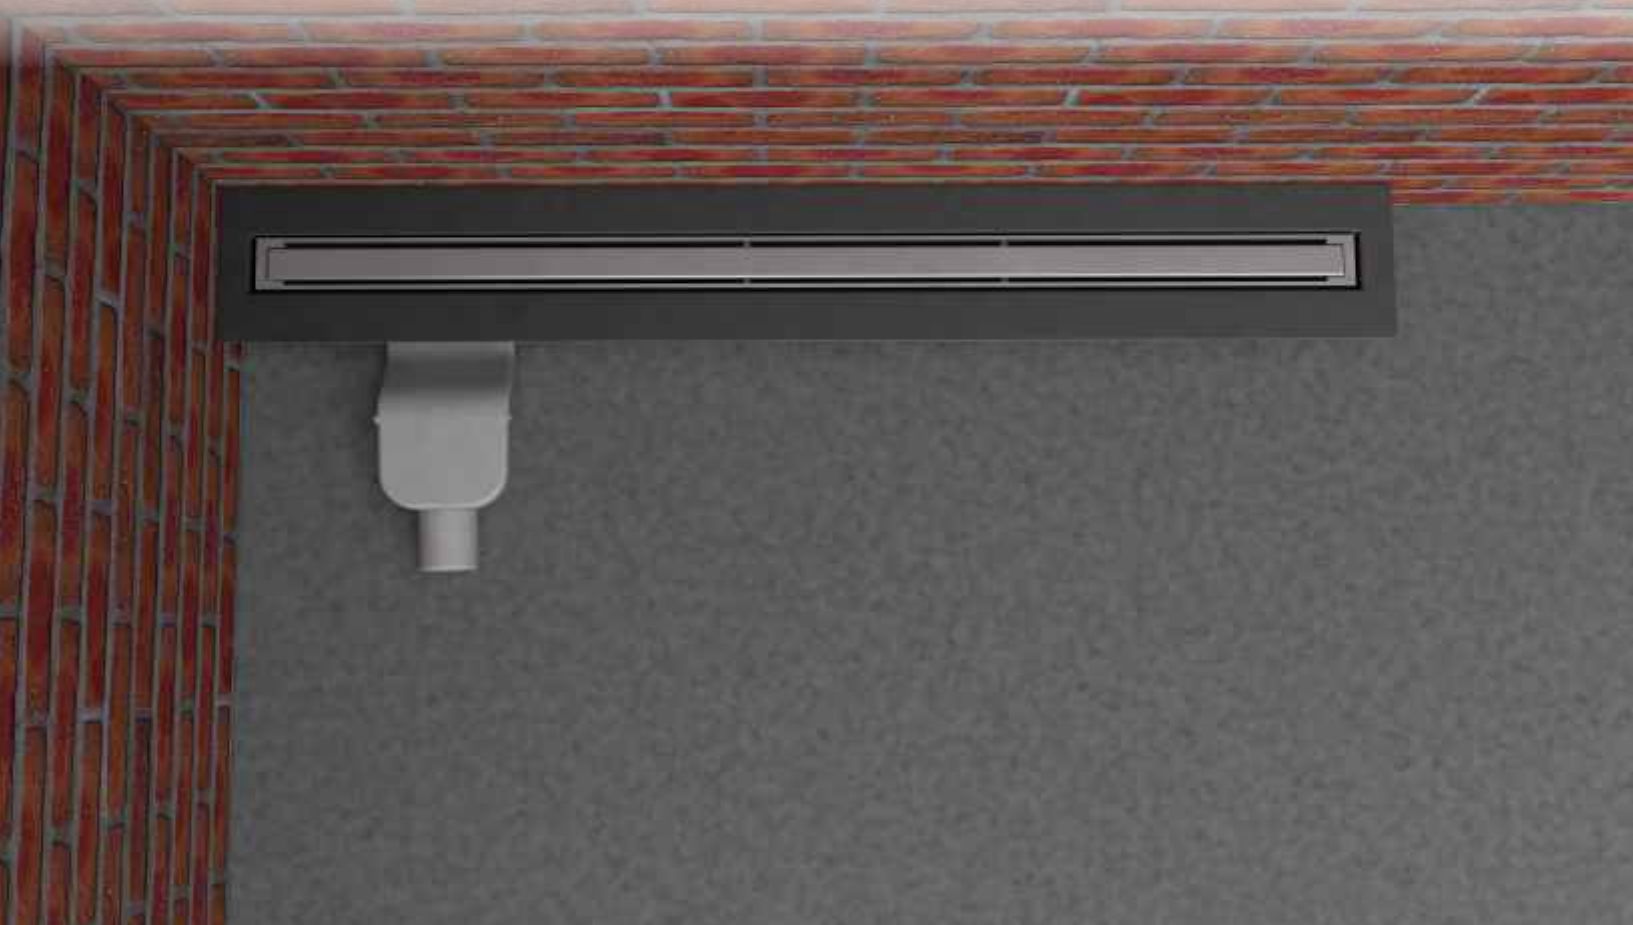

"SOGLIOLA" flat odour trap for floor drains. With sealing O-ring

Application: To use with thin slabs

Material: polypropylene PP

Color: grey

Code	Description	Carton	Pallet	Volume
6770EC40B2	Outlet $\varnothing$ 40 mm, H 55 mm	1	N.A.	N.A.
6770EC50B2	Outlet $\varnothing$ 50 mm, H 75 mm	1	N.A.	N.A.