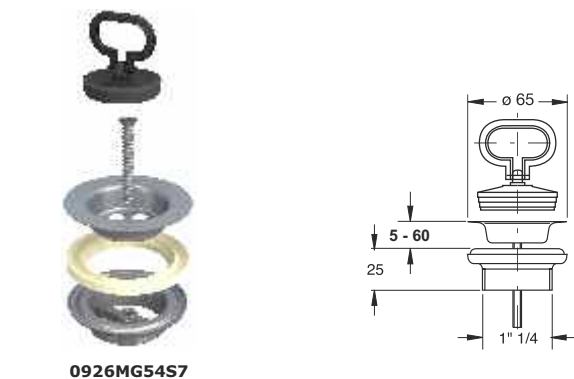

## HOW TO READ THE LOGISTICAL INFORMATIONS:

Code	Description	<sup>1</sup> Carton	<sup>2</sup> Pallet	<sup>3</sup> Volume
<b>0590AB25K7</b>	Chrome-plated ABS flange	12	504	0,057

- 1 CARTON:** It is the quantity of one item per master carton
- 2 PALLET:** It is the quantity of one item per pallet
- 3 VOLUME:** It is the master carton's volume (to be used to calculate the total volume of the order)

"Simplex" grilled waste in brass. Waste connection 1"1/4, ø 65 mm flange

**Application:** For washbasin

**Material:** inox / brass

**Color:** Chrome-plated

Code	Description	Carton	Pallet	Volume
<b>0926CN54B7</b>	Plug with 25 cm long chain	100	6400	0,029
<b>0926MG54B7</b>	Plug with handle	100	6400	0,029