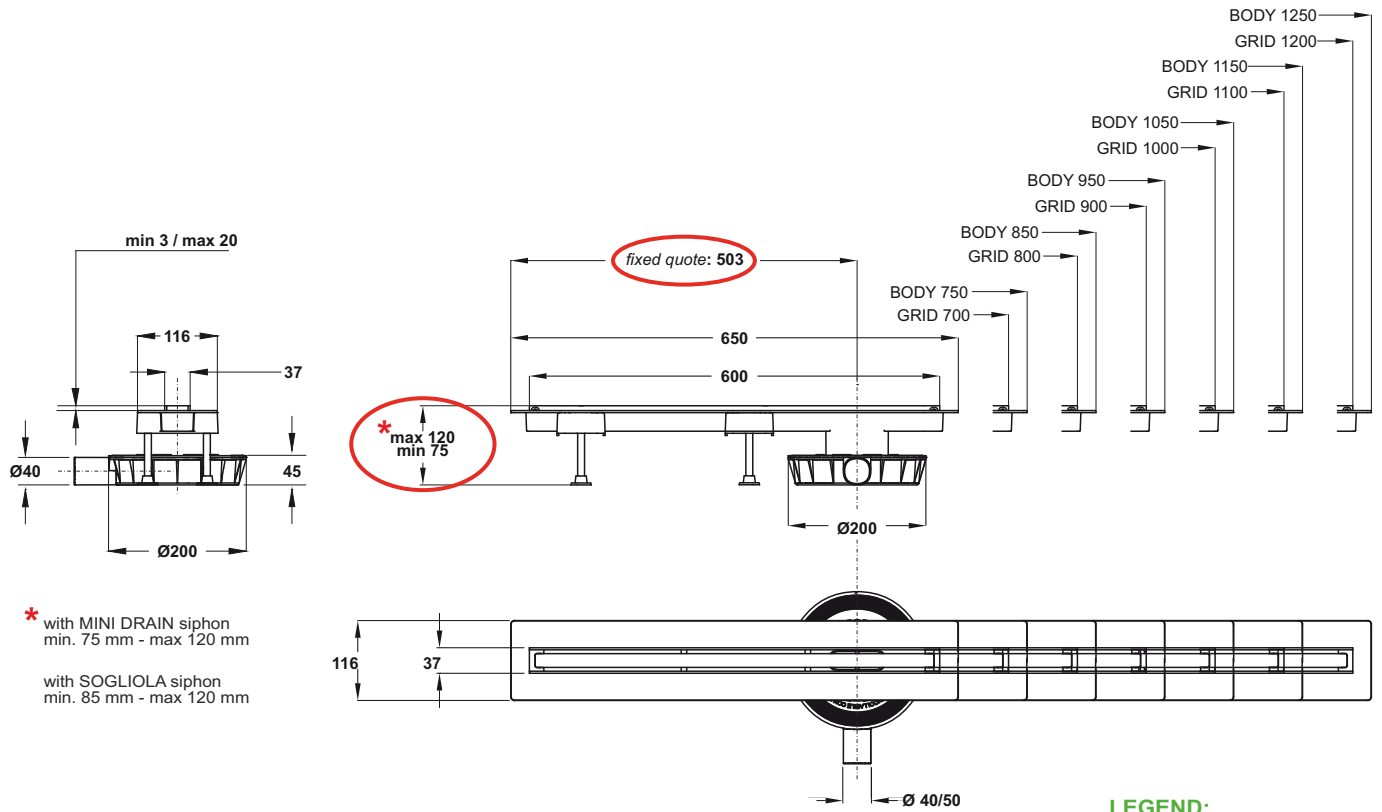

* with MINI DRAIN siphon
min. 75 mm - max 120 mm

with SOGLIOLA siphon
min. 85 mm - max 120 mm

LEGEND:

- 1 Metal cover
- 2 Metal frame
- 3 Filter
- 4 Fishing device
- 5 O-ring for fishing device
- 6 Double sided adhesive
- 7 Body of the floor conduit
- 8 Stabilizing bases
- 9 Screws to regulate the waste
- 10 Supports
- 11 Screws for micrometric regulation
- 12 Allen key
- 13 Siphon Mini-Drain
- 14 Low bowl, water column: 30 mm
- 15 Gommone
- 16 Siphon Sogliola
- 17 Waterproofing sheet