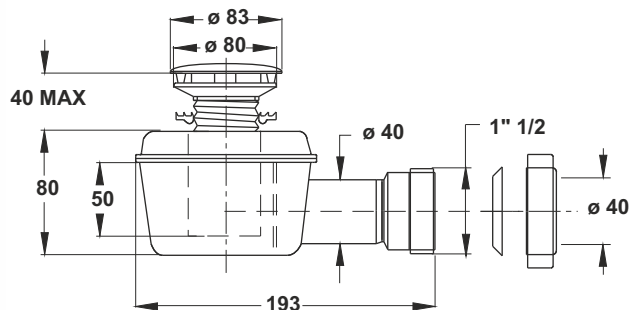

**Application:** For shower plates with hole  $\varnothing$  60 mm

**Material:** polypropylene PP + ABS

**Color:** white / chrome plated

**Flow rate :** 49,1 l/min

**Water column :** 50 mm

Code	Description	Carton	Pallet	Volume
5494CR80B0	Threaded outlet 1"1/2	25	600	0,080