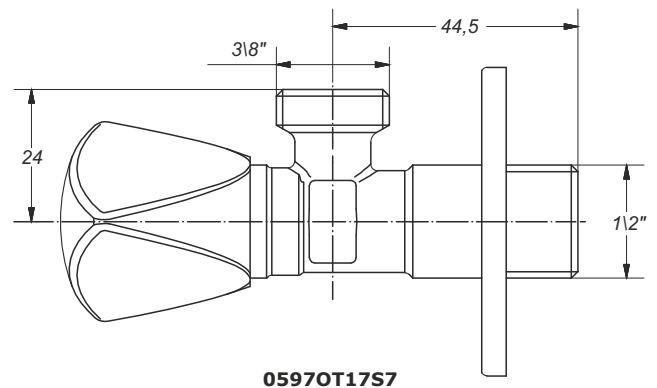

"TRISTAR" angle valve with 3 hedges handle. 3 pieces screw type mechanism

Application: For bathroom and kitchen applications

Material: Brass CW617 + zamak

Color: Chrome-plated

Code	Description	Carton	Pallet	Volume
05970T24S7	Chrome-plated Zamak handle "1/2 x "1/2	80	5120	0,029
05970T17S7	Chrome-plated Zamak handle "1/2 x "3/8	80	5120	0,029