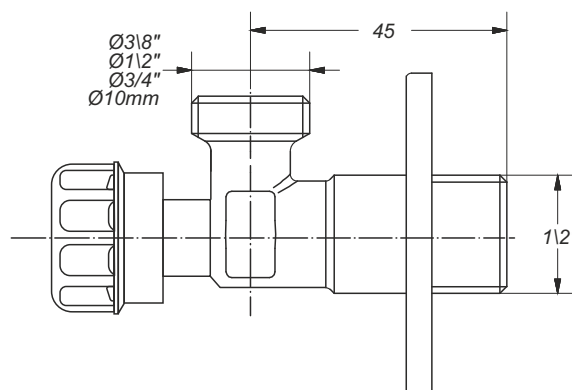

"LONESTAR" traditional screw type angle valve.

Chrome-plated ABS handle, anti-lime POM spindle

Application: For bathroom and kitchen applications

Material: Brass CW617 / ABS

Color: Chrome-plated

Code	Description	Carton	Pallet	Volume
05110T17B7	"1/2 x "3/8	150	9600	0,029
05110T24B7	"1/2 x "1/2	150	9600	0,029
05110T27B7	"1/2 x "3/4	150	9600	0,029
05110T10B7	"1/2 x ø 10 mm	150	9600	0,029