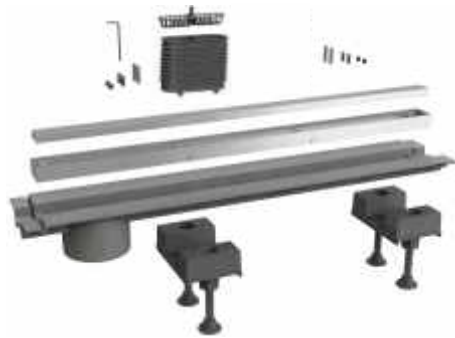

CANALISSIMA Double face CONTINUOUS CHANNEL

"CANALISSIMA" continuous channel version. "DOUBLE FACE" adjustable full aluminium tileable grid

Application: For customized floor drains

Material: Aluminum + ABS

Color: satinated / black