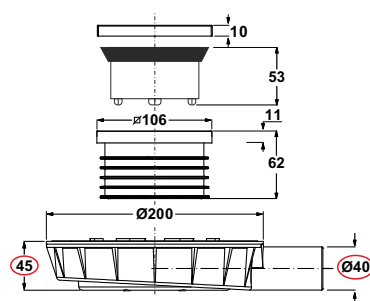

6338PV50S2

Flow rate : 49,0 l/min

Water column : 25mm