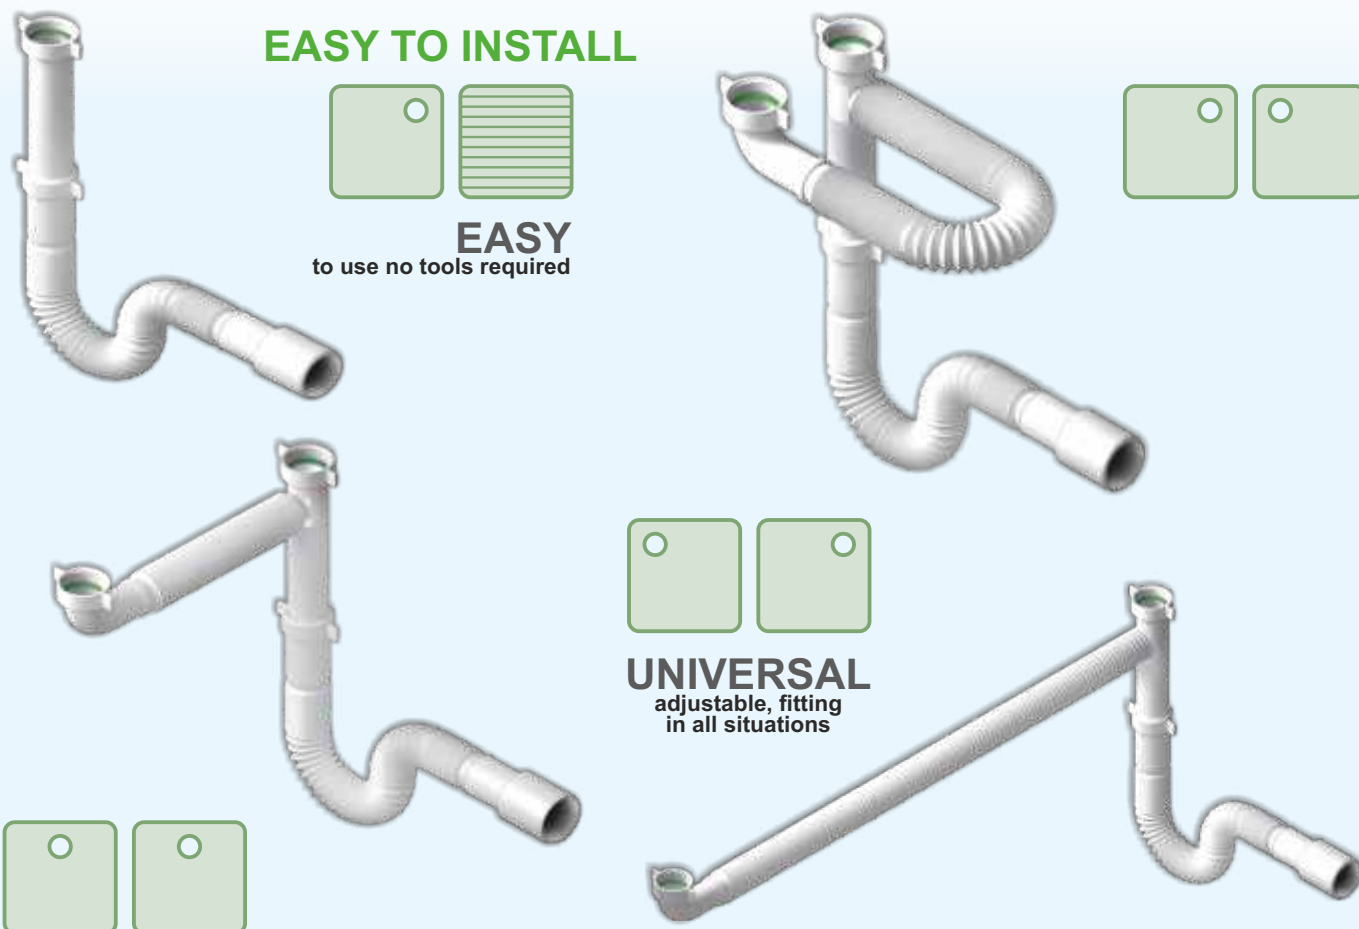

"DOUBLE MAGIK" flexible kitchen sink siphon.

Valves  $\varnothing$  80 mm with  $\varnothing$  52 mm plug, outlet  $\varnothing$  40 mm

**Application:** For double bowl kitchen sinks

**Material:** stainless steel + polypropylene PP

# FLEXYBON

**EASY TO INSTALL**

**EASY**  
to use no tools required

**UNIVERSAL**  
adjustable, fitting  
in all situations

"FLEXYBON" flexible kitchen sink siphon. waste connection 1"1/2, outlet  $\varnothing$  40/50 mm