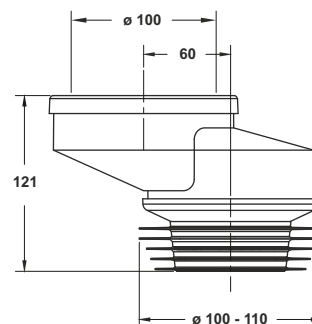

Code	Description	Carton	Pallet	Volume
8429LX10C0	60 mm Offset	20	480	0,080