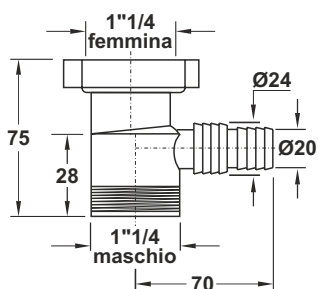

1825AR54B0