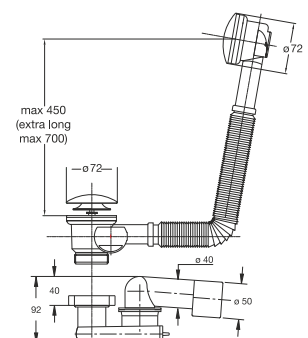

"EXTREME" bath tub column with lockable drain.

Odour trap outlet ø 50 mm, Flexible welded overflow

Application: For bath tub

Material: Polypropylene PP + brass

Color: white / chrome-plated

Code	Description	Carton	Pallet	Volume
40480T50S7	Overflow cover and plug in chrome-plated brass	20	160	0,160