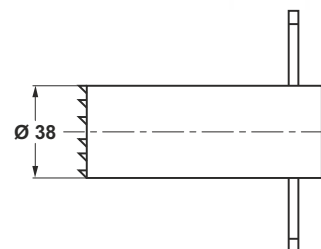

Grinder

Application: To open floor gullies inlets

Material: brass

Color: raw

Code	Description	Carton	Pallet	Volume
6970AC38B.	$\varnothing$ 38 mm	1	N.A.	N.A.