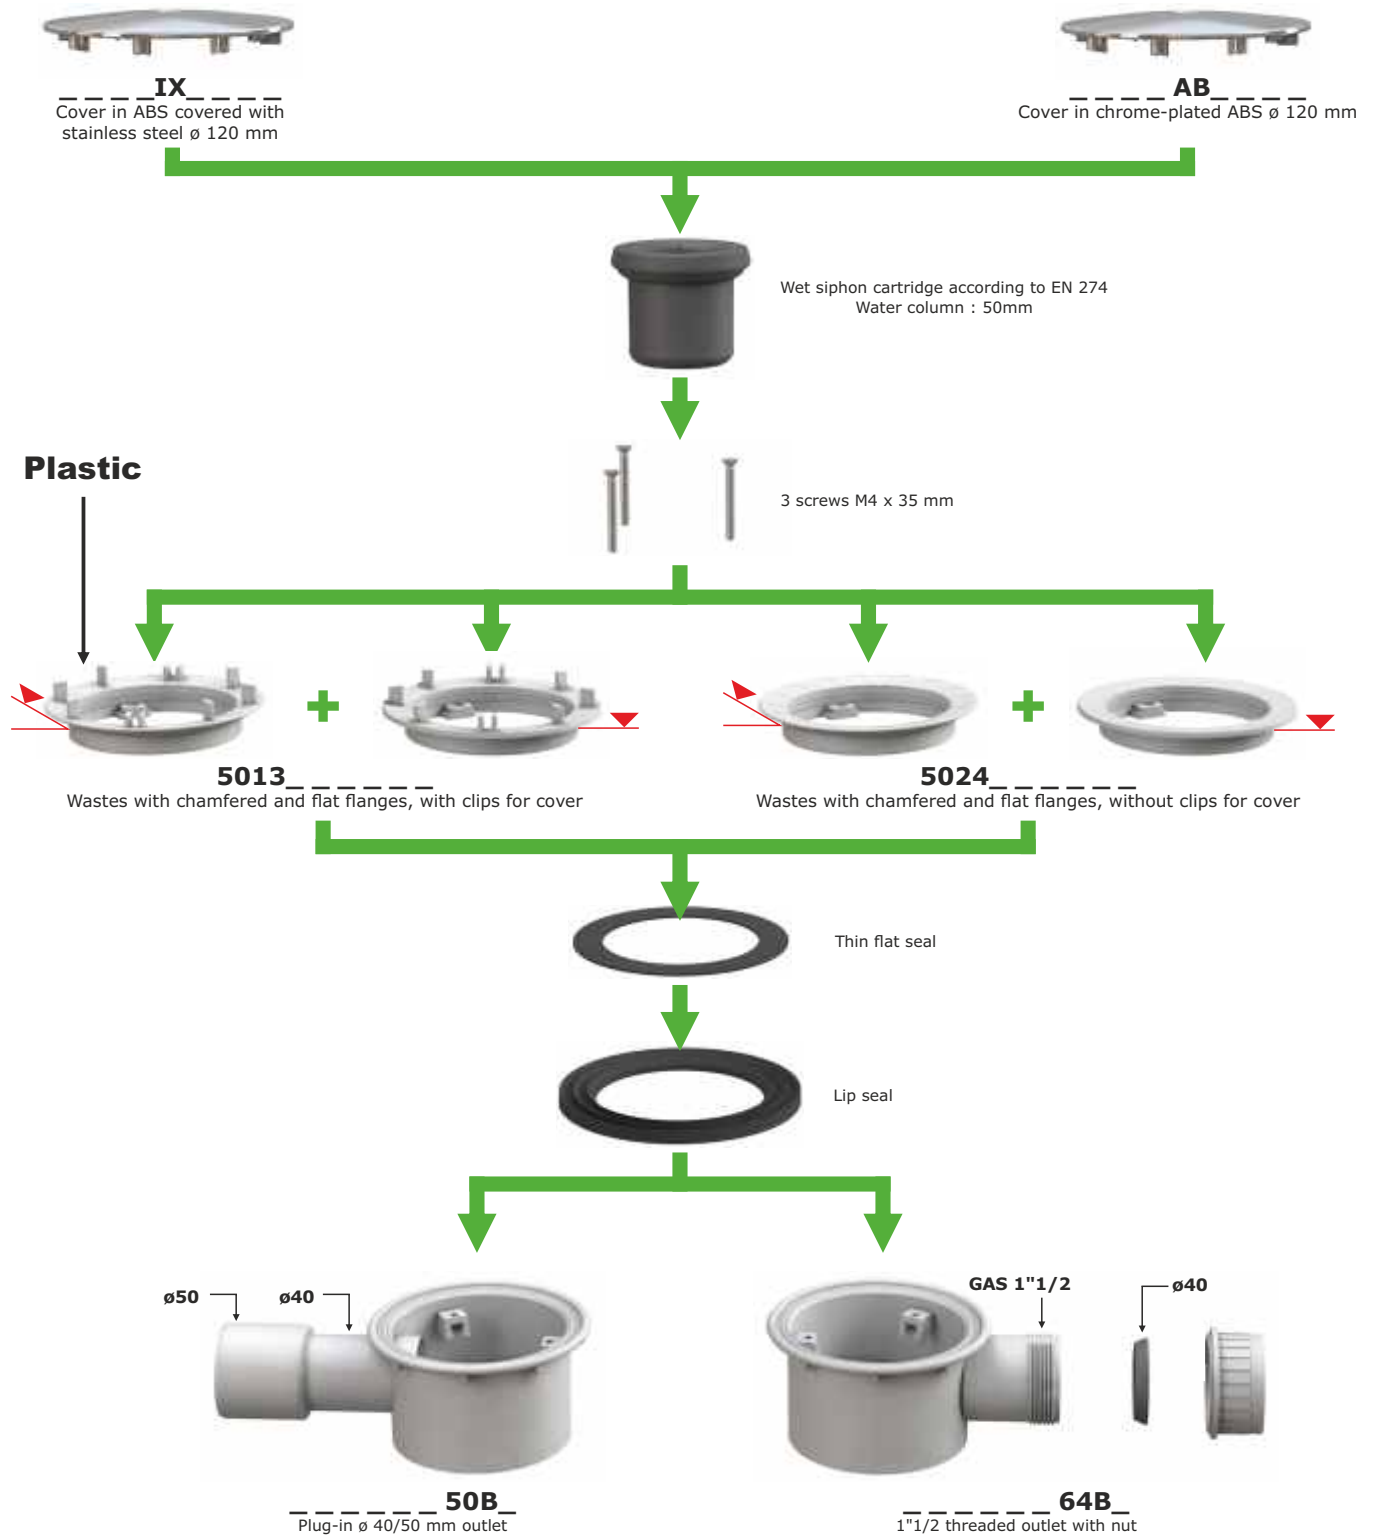

5050PA50B7	Flat cover in chrome-plated ABS. Plug-in $\varnothing$ 40/50 mm outlet	25	500	0,108
------------	---	----	-----	-------

Waste with flat stainless steel flange without clips

**New**  
PRODUCT

TRIGONO trap for shower plates with  $\varnothing$  90 mm hole. With wet siphon in accordance with EN274 regulation. Wastes with chamfered and flat flanges, without clips for cover