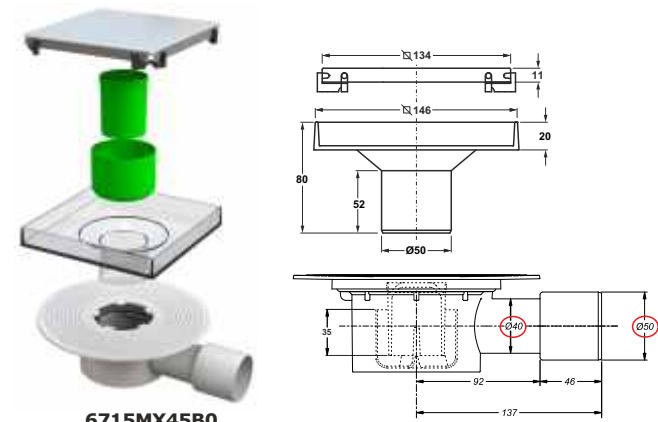

Code	Description	Carton	Pallet	Volume
6715MX40B0	15x15 cm grid, threaded 1"1/2 nut outlet	20	400	0,106
6715MX45B0	15x15 cm grid, plug in ø 40/50 mm outlet	20	400	0,106

6715MX40B0

6715MX45B0

"VERTIGO" floor drain with vertical outlet. With tileable and reversable stainless steel grid "DOUBLE-FACE"