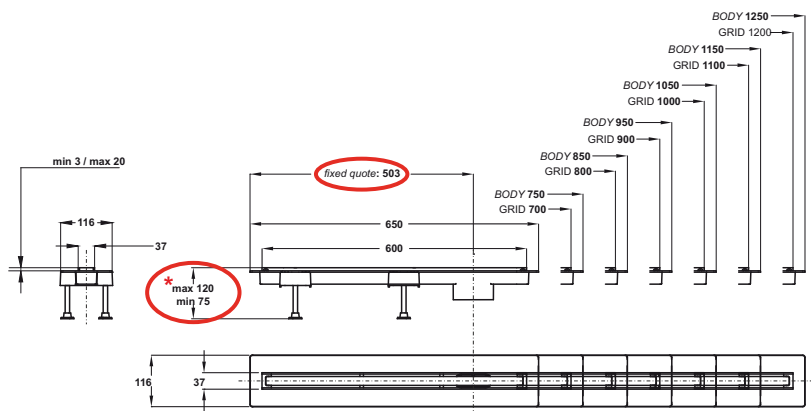

Code	Description	Carton	Pallet	Volume
6835MX60S	Lateral drain L 60 cm	1	N.A.	0,017
6835MX70S	Lateral drain L 70 cm	1	N.A.	0,017
6835MX80S	Lateral drain L 80 cm	1	N.A.	0,017
6835MX90S	Lateral drain L 90 cm	1	N.A.	0,017
6835MX100S	Lateral drain L 100 cm	1	N.A.	0,022
6835MX110S	Lateral drain L 110 cm	1	N.A.	0,022
6835MX120S	Lateral drain L 120 cm	1	N.A.	0,022

"CANALISSIMA" continuous channel version. "MIXAGE" adjustable tileable grid with ABS frame and stainless steel AISI316 insert

Application: For customized floor drains

Material: stainless steel AISI316 + BPA + ABS

Color: satinated / black