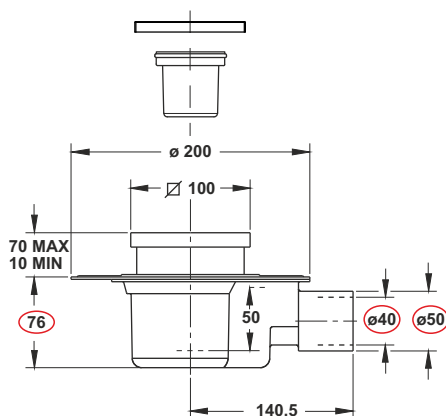

6195IX40S2

Flow rate : 41,9 l/min

Water column : 50mm