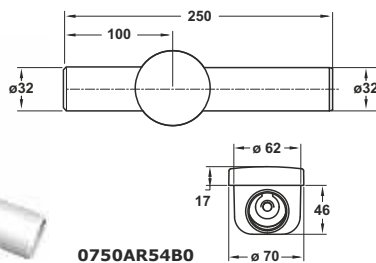

Horizontal non return valve. White pipe.

Application: to connect to the siphon

Material: ABS

Color: white

Code	Description	Carton	Pallet	Volume
0750AR54B0	Male inlet $\varnothing$ 32 mm, male outlet $\varnothing$ 32 mm.	25	1600	0,029
0750AR64B0	Male inlet $\varnothing$ 40 mm, male outlet $\varnothing$ 40 mm.	25	900	0,048