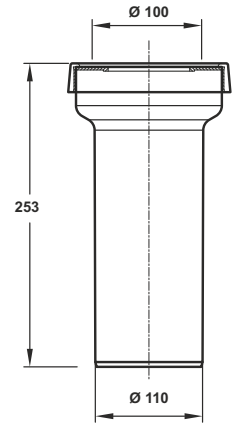

Straight connection for WC. Inlet $\varnothing$ 80-110 mm

Application: For WC with wall connection

Material: polypropylene PP + TPE

Color: white / yellow

Code	Description	Carton	Pallet	Volume
8431PP90C0	Outlet $\varnothing$ 90 mm	25	500	0,106
8431PP11C0	Outlet $\varnothing$ 110 mm	25	375	0,131

Offset connection for WC. Inlet $\varnothing$ 80-110 mm

Application: For WC with wall connection

Material: polypropylene PP + TPE

Color: white / yellow

Code	Description	Carton	Pallet	Volume
8432PP90C0	Outlet $\varnothing$ 90 mm	25	500	0,106
8432PP11C0	Outlet $\varnothing$ 110 mm	25	375	0,131

Solid WC connection. $\varnothing$ 100 mm

Application: For WC

Material: PVC

Color: white

Code	Description	Carton	Pallet	Volume
8430PV10C0	Length: 180 mm	18	360	0,106
8431PV10C0	Length: 285 mm	16	320	0,080