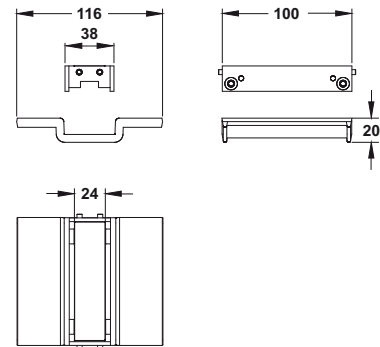

Bridge for "CANALISSIMA". With tileable grid 10 cm long

Application: For customized floor drains

Material: Aluminum / BPA + stainless steel AISI316 + ABS

Color: satinated

Code	Description	Carton	Pallet	Volume
6835AL10S	Aluminium grid	N.A.	N.A.	N.A.
6835MX10S	"MIXAGE" grid	N.A.	N.A.	N.A.