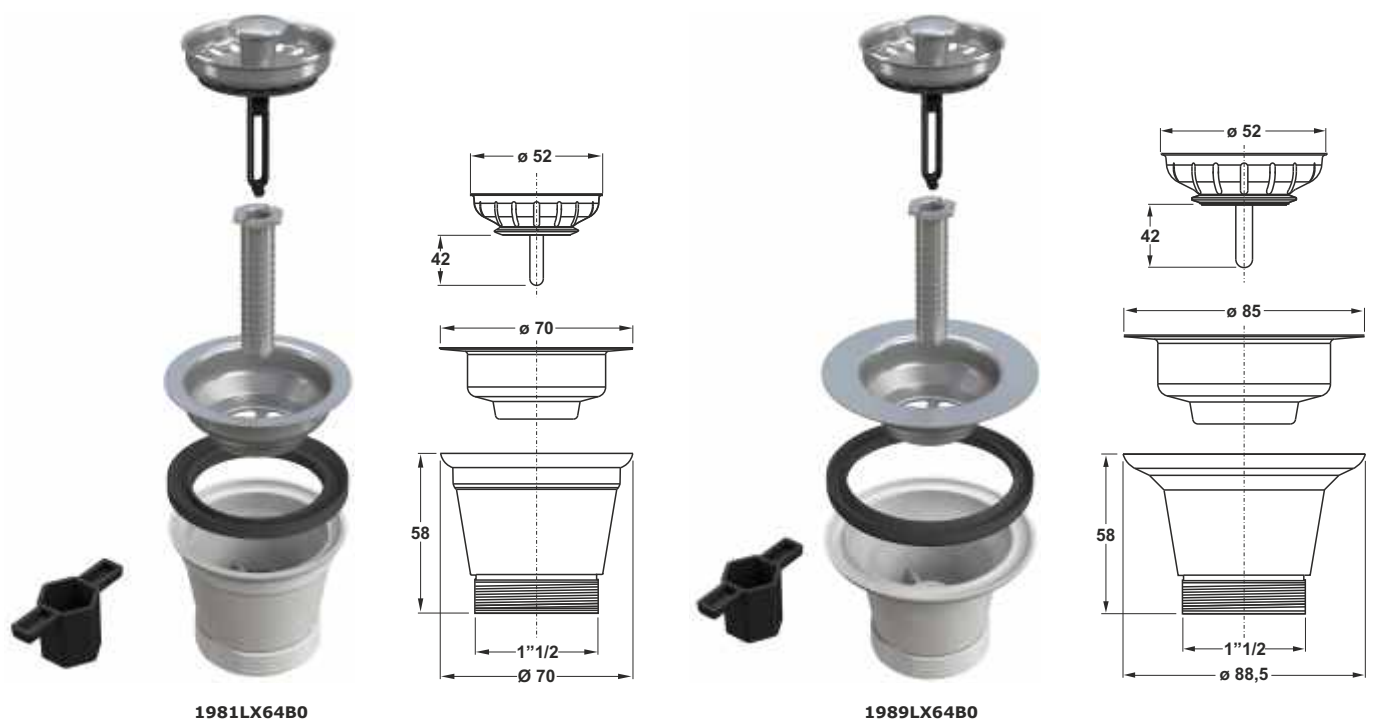

IDEAL FOR REPLACEMENT AND THE MODERNIZATION OF SINKS.

"CANESTRINO" drain valve for kitchen sinks.

Threaded waste 1"1/2, brass bolt

Application: For resin kitchen sinks

Material: stainless steel + polypropylene PP

Color: polished / white

Code	Description	Carton	Pallet	Volume
1981LX64B0	Flange $\varnothing$ 70	50	1400	0,058
1989LX64B0	Flange $\varnothing$ 84	50	1400	0,058