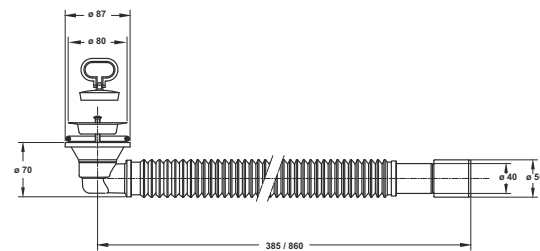

Code	Description	Carton	Pallet	Volume
5941MG80B0	Straight outlet $\varnothing$ 40-50 mm	65	975	0,131

Simplex waste for shower plates in stainless steel.

Bi-Power washers

Application: For shower plates with hole $\varnothing$ 50 mm

Material: polypropylene PP + stainless steel

Color: white / polished