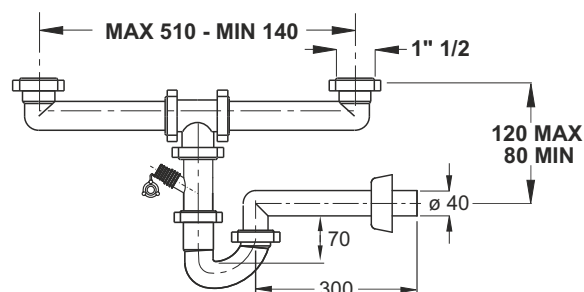

"MAGNUM" pipe odour trap for kitchen sinks.

Outlet pipe ø40 X 230 mm

**Application:** For double bowl kitchen sinks

**Material:** polypropylene PP

**Color:** white

Code	Description	Carton	Pallet	Volume
1620KP40B0	With waste water connection	25	200	0,160