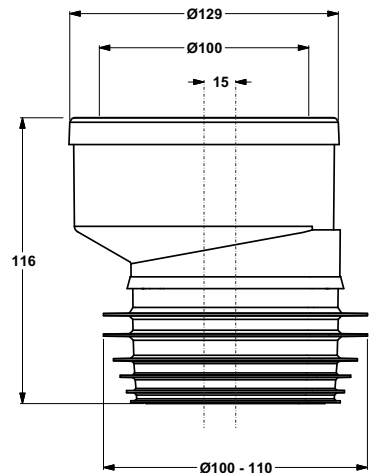

Code	Description	Carton	Pallet	Volume
8425HL10C0	15 mm Offset	18	540	0,060

"TALL" double-injected WC coupling. Tall version.
IN $\varnothing$ 100/110 mm - OUT $\varnothing$ 100/110 mm.

Application: For floor mounted WC

Material: polypropylene PP + TPE

Color: white / yellow