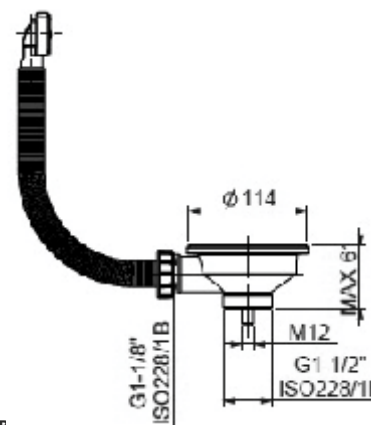

BRENNERO LUX

"BRENNERO LUX" drain valve for kitchen sinks.

Flange $\varnothing$ 3"1/2, Threaded waste 1"1/2, brass bolt

Application: For kitchen sinks with $\varnothing$ 90 mm hole

Material: stainless steel + polypropylene PP

Color: polished / white

Code	Description	Carton	Pallet	Volume
1971AL64B0	Without overflow	75	1500	0,081
1972AL64B0	With rectangular overflow, without grid	75	900	0,140
1973AL64B0	With rectangular overflow, with grid	75	900	0,140
1975AL64B0	With round overflow	75	900	0,140

1973AL64E

BRENNERO ECO

"BRENNERO ECO" drain valve for kitchen sinks.

Flange $\varnothing$ 3"1/2, Threaded waste 1"1/2, plastic bolt

Application: For kitchen sinks with $\varnothing$ 90 mm hole

Material: stainless steel + polypropylene PP

Color: metal / white

Code	Description	Carton	Pallet	Volume
1971LB64B0	Without overflow	80	1600	0,081
1972LB64B0	With rectangular overflow, without grid	75	900	0,140
1973LB64B0	With rectangular overflow, with grid	75	900	0,140
1975LB64B0	With round overflow	75	900	0,140