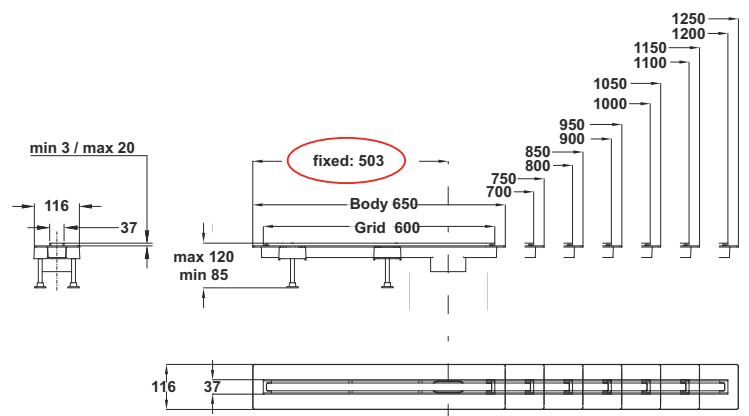

Code	Description	Carton	Pallet	Volume
6825AC60S	Lateral drain L 60 cm	1	N.A.	0,017
6825AC70S	Lateral drain L 70 cm	1	N.A.	0,017
6825AC80S	Lateral drain L 80 cm	1	N.A.	0,017
6825AC90S	Lateral drain L 90 cm	1	N.A.	0,017
6825AC100S	Lateral drain L 100 cm	1	N.A.	0,022
6825AC110S	Lateral drain L 110 cm	1	N.A.	0,022
6825AC120S	Lateral drain L 120 cm	1	N.A.	0,022