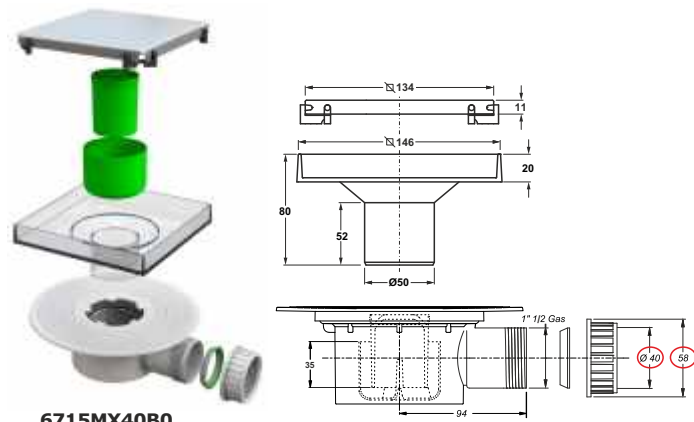

Code	Description	Carton	Pallet	Volume
6715MX40B0	15x15 cm grid, threaded 1"1/2 nut outlet	20	400	0,106
6715MX45B0	15x15 cm grid, plug in ø 40/50 mm outlet	20	400	0,106

6715MX40B0

6715MX45B0

"VERTIGO" floor drain with vertical outlet. With tileable and reversable stainless steel grid "DOUBLE-FACE"