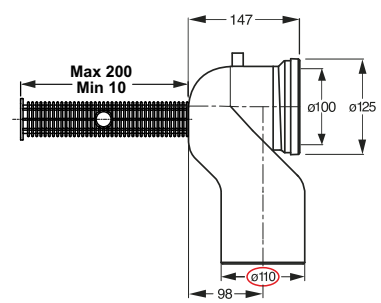

8439BP11C0