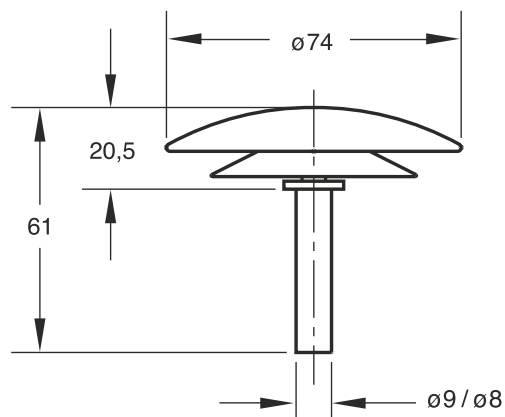

"TAPPAGUASTI" device to repair broken bath-tub drains. Stem $\varnothing$ 8/9 mm

Application: For bath-tub

Material: ABS + POM + brass

Color: polished

Code	Description	Carton	Pallet	Volume
08470T74S7	Chrome-plated brass plug $\varnothing$ 74 mm	1	N.A.	N.A.