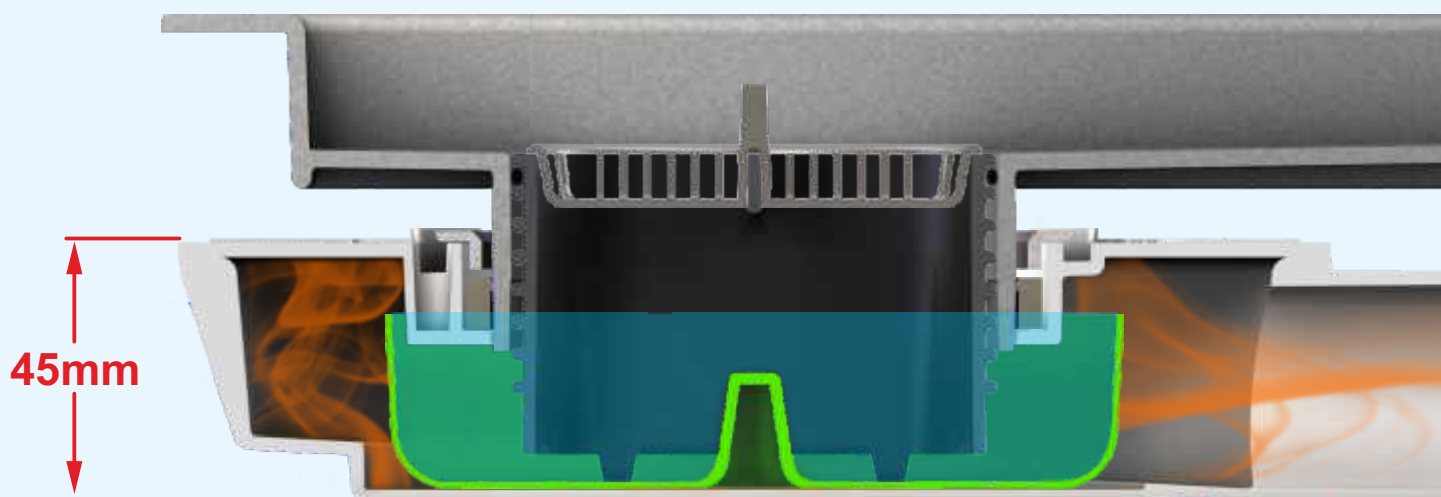

Image shows the small vertical dimensions of trapped floor MINI -DRAIN

"MINI-DRAIN" very low floor odour trap, glueable to the waterproof layer, version for "CANALISSIMA". With chemicals and temperature resistant silicon water container