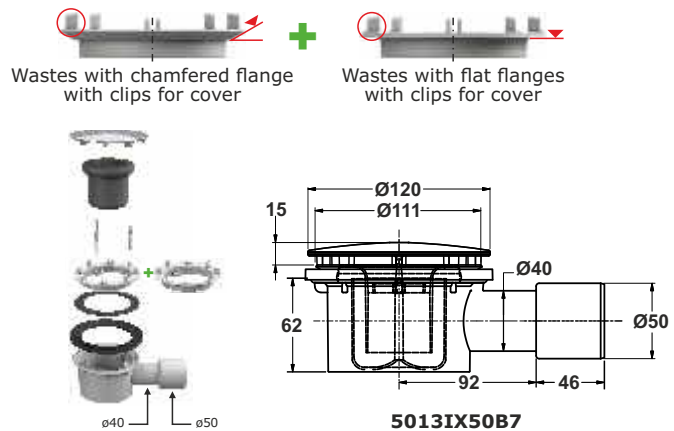

TRIGONO trap for shower plates with $\varnothing$ 90 mm hole. With wet siphon in accordance with EN274 regulation. Wastes with chamfered and flat flanges, without clips for cover

Application: For shower plates with hole $\varnothing$ 90 mm

Material: polypropylene PP + ABS + stainless steel

Color: white / polished

Flow rate : 24,2 l/min

Water column : 50mm