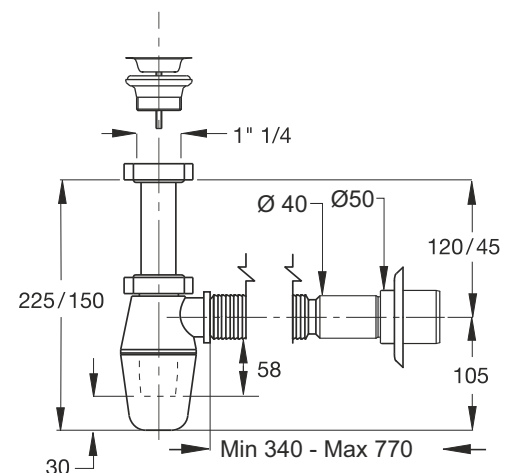

TEDESCO bottle odour trap for washbasin.

Waste connection 1"1/4 outlet  $\varnothing$  40/50mm

**Application:** For washbasin

**Material:** Polypropylene PP + stainless steel

**Color:** white / metal

**New**  
PRODUCT