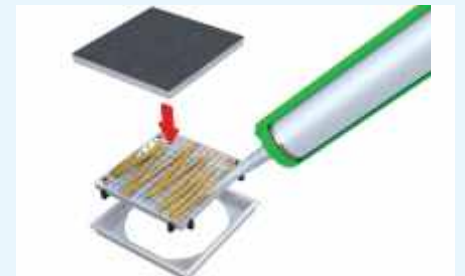

Apply the cement adhesive inside the grid and lay the tile appropriately cut to size

"VASSOIO" ultra low floor drain with tileable grid. Tileable "DOUBLE-FACE" grid with special flange for under-the-tile waterproofing, wet odour trap version

Application: For indoor applications with thin slabs

Material: ABS + stainless steel

Color: black / metal

Code	Description	Carton	Pallet	Volume
69240IX10S7	Outlet $\varnothing$ 40 mm, H 45 mm, 10 x 10 cm grid	8	64	0,160
69250IX10S7	Outlet $\varnothing$ 50 mm, H 57 mm, 10 x 10 cm grid	8	64	0,160
69240IX15S7	Outlet $\varnothing$ 40 mm, H 45 mm, 15 x 15 cm grid	8	64	0,160
69250IX15S7	Outlet $\varnothing$ 50 mm, H 57 mm, 15 x 15 cm grid	8	64	0,160