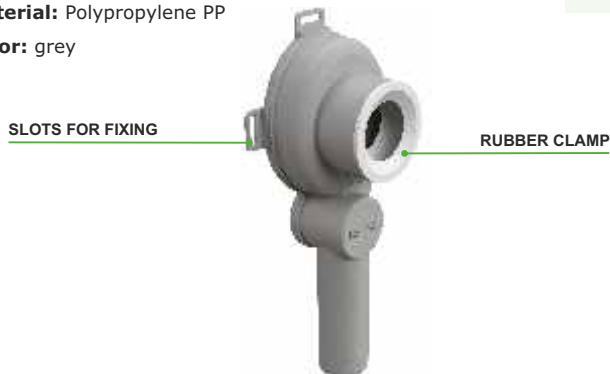

In wall trap for urinals. Outlet $\varnothing$ 50 mm

Application: for urinals

Material: Polypropylene PP

Color: grey

Code	Description	Carton	Pallet	Volume
3880GZ50B2	Vertical outlet	25	750	0,080