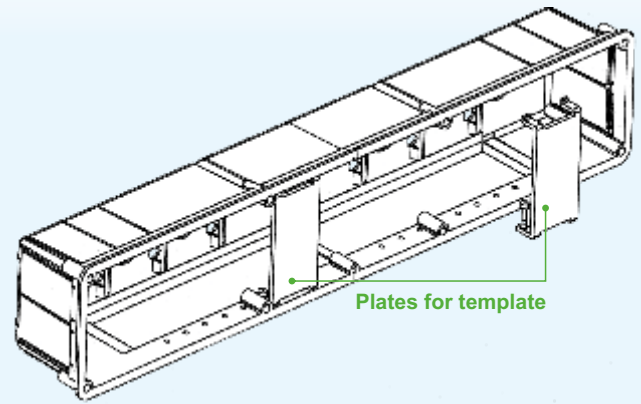

## TECHNICAL FEATURES

Release the two hooks which maintain the small basin in position, and incline the small swing-basin in the desired direction.

Apply the carton protection cover on the WALLBOX®, and stop it with the 4 handles, which will avoid also any possible deformations of WALLBOX®, caused by the masonry.