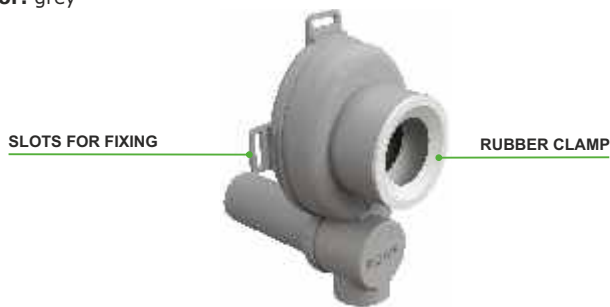

# WALL TRAP FOR URINAL

3.10

In wall trap for urinals. Outlet  $\varnothing$  50 mm

**Application:** for urinals

**Material:** Polypropylene PP

**Color:** grey

Code	Description	Carton	Pallet	Volume
<b>3890GZ50B2</b>	Horizontal outlet	25	750	0,080