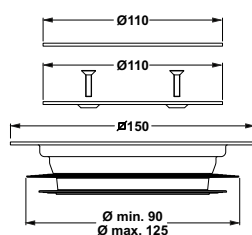

"MAGIK-GRID" universal stainless steel grate.
15 x 15 cm

Application: For pipes from $\varnothing$ 4" to $\varnothing$ 5"

Material: stainless steel AISI 304 + PVC

Color: polished + black

Code	Description	Carton	Pallet	Volume
6630IX15S	With bolted design grid	15	960	0,029
6631IX15S	With bolted design grid and anti-smell valve	15	960	0,029
6640IX15S	With bolted clean-out cover	15	960	0,029

6631IX15S