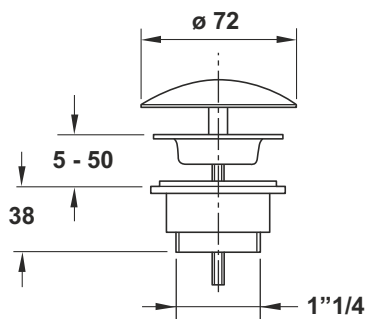

09610T54S7