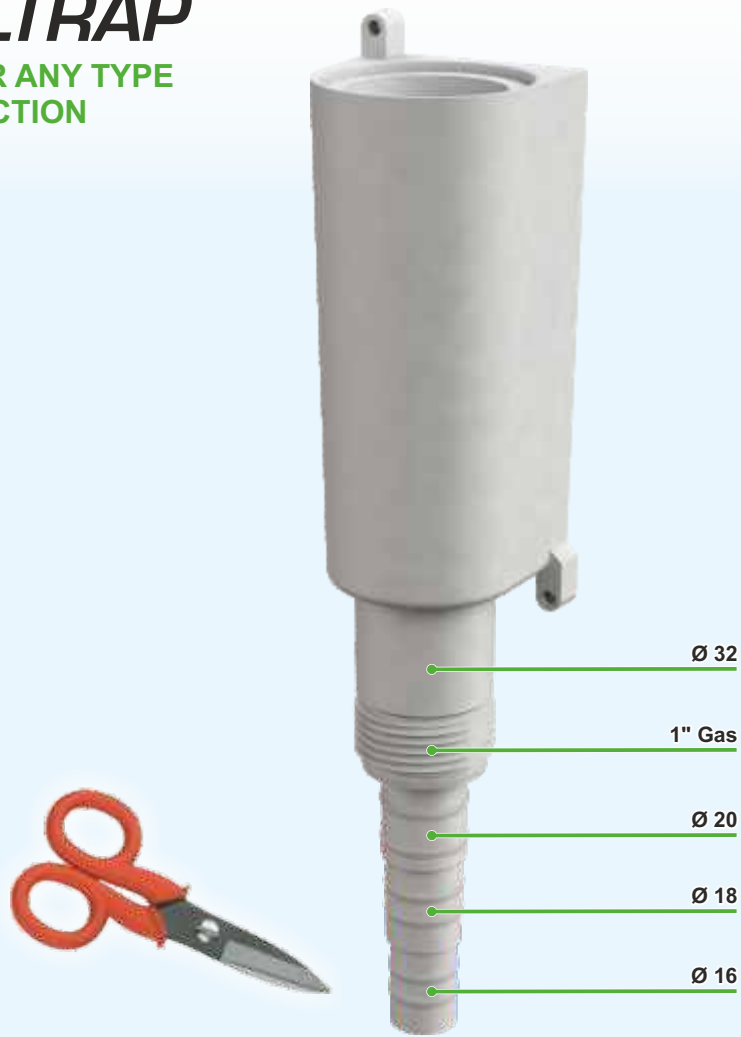

# WALLTRAP

READY FOR ANY TYPE  
OF CONNECTION

"Walltrap" condensating water odour trap.

ø 16 - 18 - 20 mm

**Application:** Per impianti di scarico condensa

**Material:** polypropylene PP

**Color:** white

Code	Description	Carton	Pallet	Volume
7830UN32B0	Universal version: concealed in-wall or at sight	25	1600	0,029