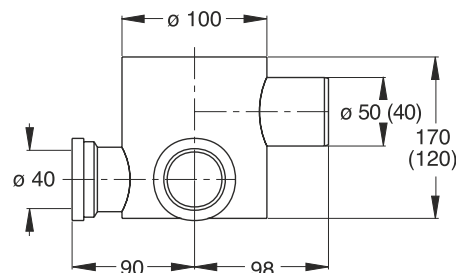

Trapped 4 ways PP floor gully made of 1st choice material. 4 ways: one outlet and 3 flanged inlets with sealing o-rings

Application: For central floor siphoning

Material: polypropylene PP

Color: grey

Code	Description	Carton	Pallet	Volume
6560PP17C2	Tall H 170 mm, outlet $\varnothing$ 50	25	375	0,131
6560RD17C2	Tall H 170 mm, outlet $\varnothing$ 40	25	375	0,131
6560PP12C2	Short H 120 mm, outlet $\varnothing$ 50	50	400	0,160
6560RD12C2	Short H 120 mm, outlet $\varnothing$ 40	50	400	0,160