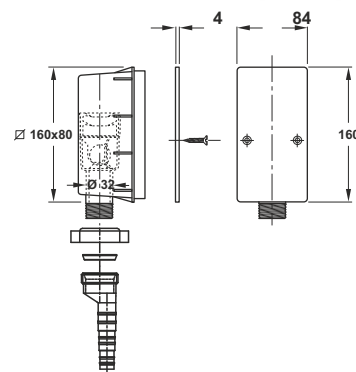

# WALLTRAP

READY FOR ANY TYPE  
OF CONNECTION

"Walltrap" condensating water odour trap.

ø 16 - 18 - 20 mm

**Application:** Per impianti di scarico condensa

**Material:** polypropylene PP

**Color:** white

Code	Description	Carton	Pallet	Volume
7830UN32B0	Universal version: concealed in-wall or at sight	25	1600	0,029