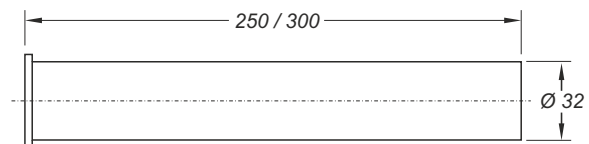

Flanged inlet pipe. Satinated finishing. Made from stainless steel

**Application:** To connect the siphon to the valve

**Material:** INOX 304

**Color:** Steel

Code	Description	Carton	Pallet	Volume
0632SX25K7	ø 32 mm x 250 mm	1	N.A.	N.A.
0632SX30K7	ø 32 mm x 300 mm	1	N.A.	N.A.