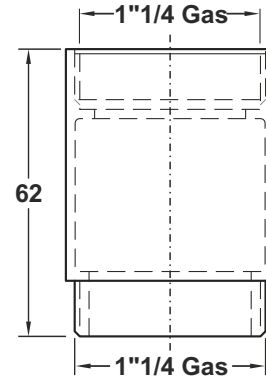

Extension for "MINIM-ALL" minimal line for wash-basin.

Application: To connect the siphon to the valve

Material: brass

Color: Chromed plated

Code	Description	Carton	Pallet	Volume
05990T50B7	F 1"1/4 - M 1"1/4. H 50 mm	1	N.A.	N.A.