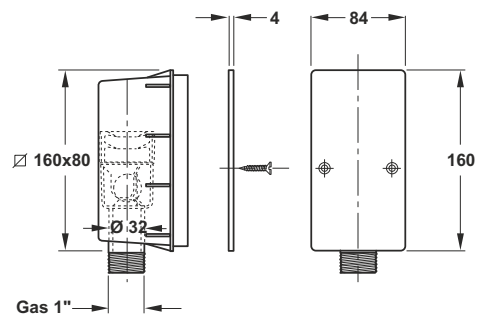

"Copernico" condensating water dry siphon.

Removable for cleaning

**Application:** For condensating water discharge systems

**Material:** polypropylene PP

**Color:** white / green

Code	Description	Carton	Pallet	Volume
7840EC32B0	Threaded outlet 1"	15	960	0,029