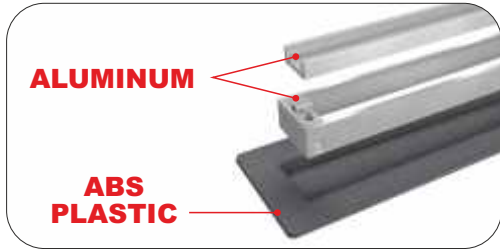

CANALISSIMA Double face CONTINUOUS CHANNEL

"CANALISSIMA" continuous channel version. "DOUBLE FACE" adjustable full aluminium tileable grid

Application: For customized floor drains

Material: Aluminum + ABS

Color: satinated / black