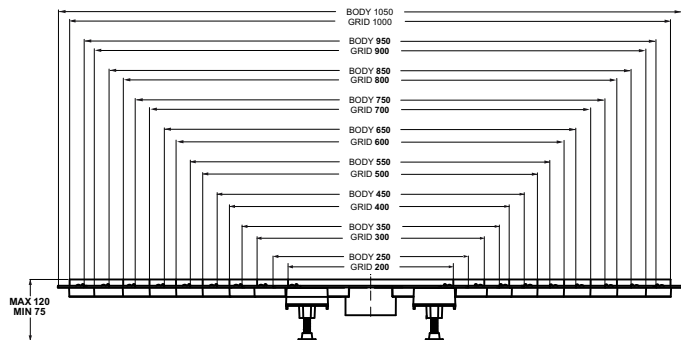

Code	Description	Carton	Pallet	Volume
6895MX20S	Central drain L 20 cm	1	N.A.	0,009
6895MX30S	Central drain L 30 cm	1	N.A.	0,009
6895MX40S	Central drain L 40 cm	1	N.A.	0,009
6895MX50S	Central drain L 50 cm	1	N.A.	0,009
6895MX60S	Central drain L 60 cm	1	N.A.	0,017
6895MX70S	Central drain L 70 cm	1	N.A.	0,017
6895MX80S	Central drain L 80 cm	1	N.A.	0,017
6895MX90S	Central drain L 90 cm	1	N.A.	0,017
6895MX100S	Central drain L 100 cm	1	N.A.	0,022