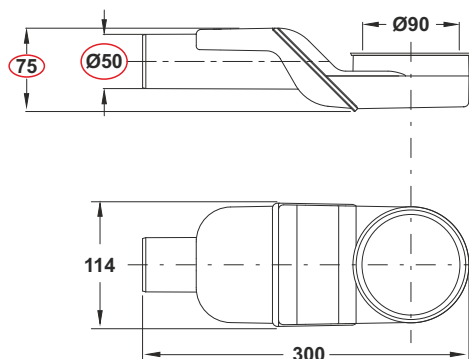

6770EC50B2

Flow rate : 62,6 l/min

*Siphon water column: from around 25 mm to 40 mm (it depends on the depth of hose insertion)