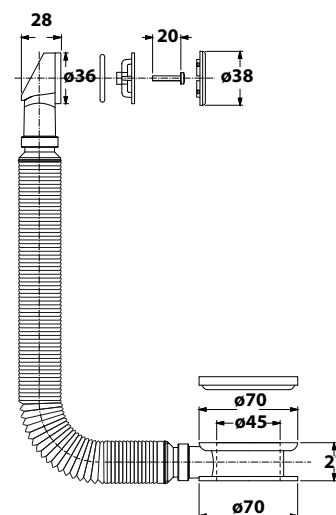

Passing-through waste for washbasin.

Welded overflow

Application: For washbasin

Material: Polypropylene PP + ABS

Color: white / chrome-plated

Code	Description	Carton	Pallet	Volume
2990CR70B0	Round grid $\varnothing$ 38 mm, chrome-plated	25	1600	0,029