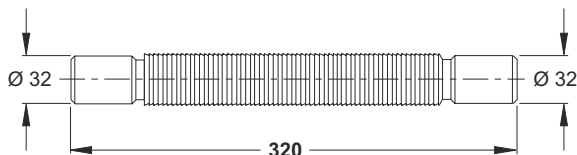

"MAGIKONE" flexible and extensible pipe with double male exit. Length : 700 mm

Application: To connect pipes together

Material: polypropylene PP

Color: white

Code	Description	Carton	Pallet	Volume
9332CC32B0	ø 32 mm x ø 32 mm	100	2400	0,080
9340CC40B0	ø 40 mm x ø 40 mm	100	2400	0,080

9332CC32B0