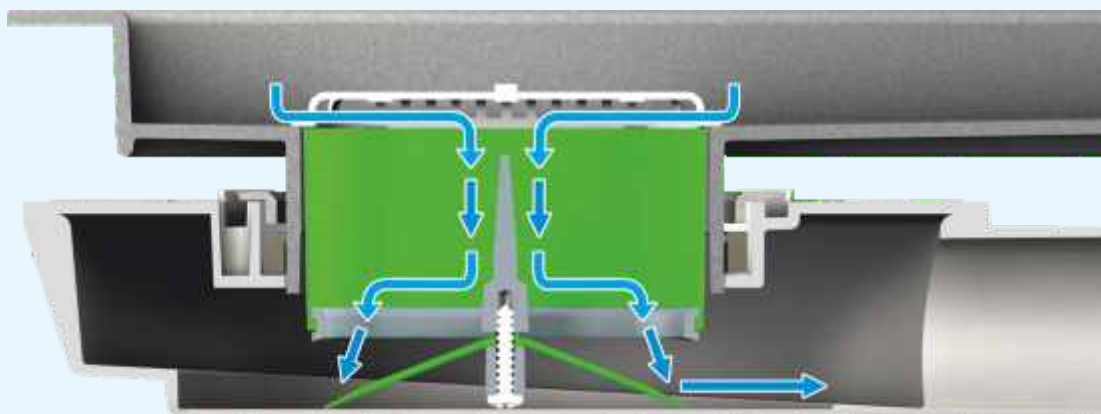

VALVOLA ANTI ODORE per CANALISSIMA

Non-return valve in normally closed position, with no water flow. The perfect closing of the valve's stops the return of bad smells into the house.

Non-return valve in open position, with water flow. The membrane of the valve has a really high sensibility that allows even the minimum water flow. In addition the discharge is higher compared to a traditional siphon, that is however subject to the phenomenon of water evaporation, and consequently to the passage of bad smells

Mechanical odour trap in sylicon for "CANALISSIMA". Suitable for very cold (ice) or very hot (evaporation) weathers

Application: for "CANALISSIMA"

Material: ABS + sylicon

Color: black / green

Code	Description	Carton	Pallet	Volume
6822AR85B4	Dry odour trap	N.A.	N.A.	N.A.

EASY TO INSTALL