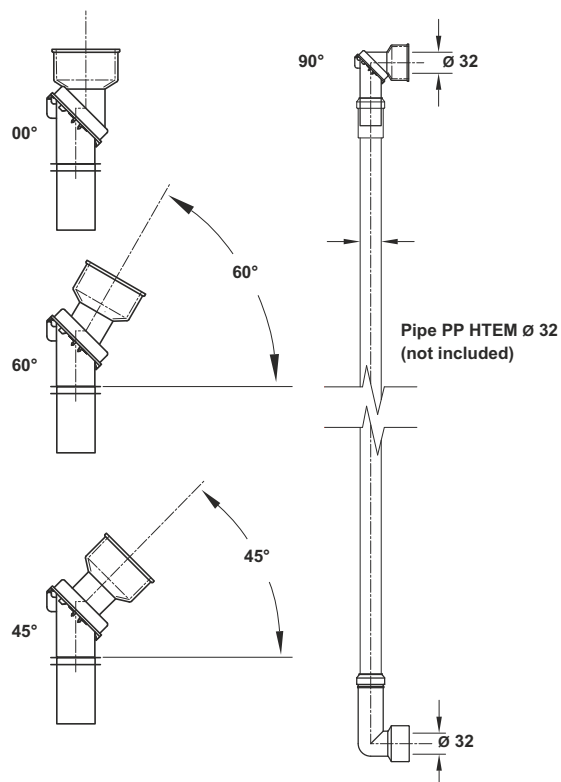

Code	Description	Carton	Pallet	Volume
8850KT32B2	ø 32 mm	25	900	0,048