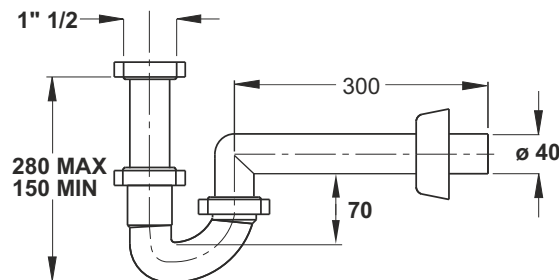

Code	Description	Carton	Pallet	Volume
1490CP40B0	Valve connection 1"1/2	25	600	0,080