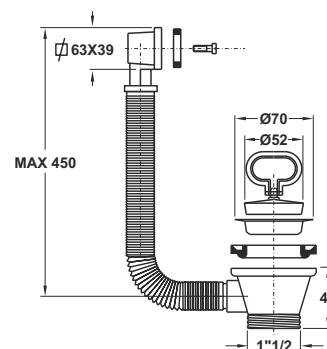

Traditional kitchen sink valve.

ø 52 mm plug with handle

Application: For kitchen sinks with ø 70 mm hole

**Material:** stainless steel + polypropylene PP

**Color:** metal / white

Code	Description	Carton	Pallet	Volume
<b>1942MG64B0</b>	Flange ø 70, with rectangular overflow, without grid	50	1200	0,08