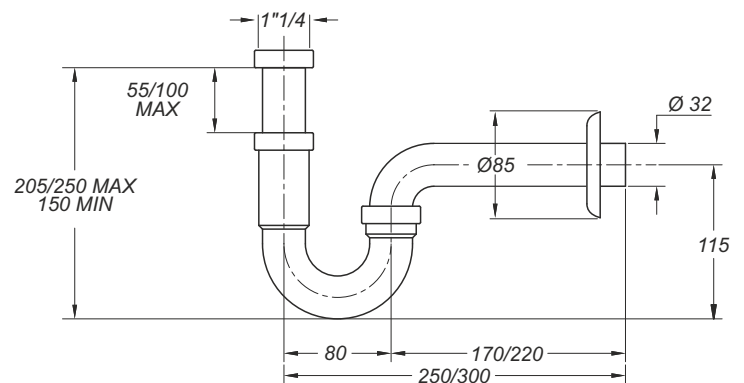

"TUBULAR INOX" stainless steel P-trap. Zinc nuts, chrome-plated finishing

Application: for washbasin

Material: INOX 201

Color: Cromato

Code	Description	Carton	Pallet	Volume
0220ZX17K7	Inlet: 1"1/4 x 75 mm. Outlet: ø 32 mm x 170 mm	25	750	0,063
0220ZX22K7	Inlet: 1"1/4 x 120 mm. Outlet: ø 32 mm x 220 mm	25	750	0,063