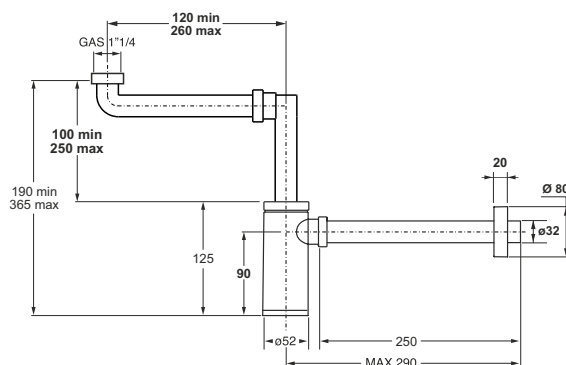

KING minimal bottle trap line for wash basin.

Waste connection 1"1/4, outlet pipe $\varnothing$ 32x250 mm

Application: For washbasin

Material: ABS

Color: Chromed plated

Code	Description	Carton	Pallet	Volume
0595SP25K7	Space-saver version	25	550	0,080

TUBULAR pipe odour trap for wash basin. Waste connection 1"1/4, outlet pipe $\varnothing$ 32x200 mm

Waste connection 1"1/4, outlet pipe $\varnothing$ 32x200 mm

Application: For washbasin

Material: ABS

Color: Chromed plated

Code	Description	Carton	Pallet	Volume
0220SP20K7	Space-saver version	25	550	0,080