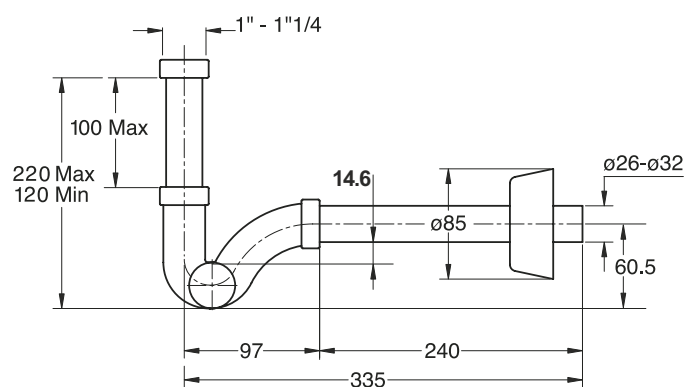

"ESSE" cleanable trap for wash basin and bidet.

Threaded nut to be connected with the waste in chrome-plated brass

Application: For bidet or washbasin

Material: ABS + brass

Color: Chromed plated

Code	Description	Carton	Pallet	Volume
03600T25K7	Waste connection 1", outlet pipe $\varnothing$ 26x250 mm	25	750	0,063
03700T25K7	Waste connection 1 1/4", outlet pipe $\varnothing$ 32x250 mm	25	750	0,063