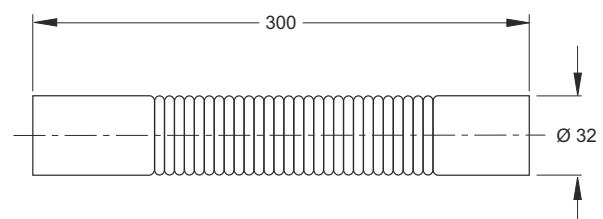

Bendable pipe. Chrome-plated

**Application:** To connect the siphon to the drain

**Material:** Brass

**Color:** Chrome-plated

Code	Description	Carton	Pallet	Volume
0632FX30B7	ø 32 mm x 300 mm	5	N.A.	N.A.