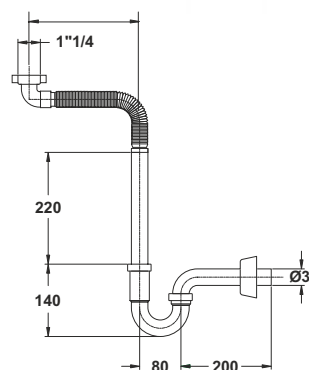

Pipe odour trap with flexible arm.

BI-POWER washers

Application: For reclinable washbasin

Material: Polypropylene PP

Color: white

Code	Description	Carton	Pallet	Volume
2720PP20B0	Version without waste	25	600	0,080