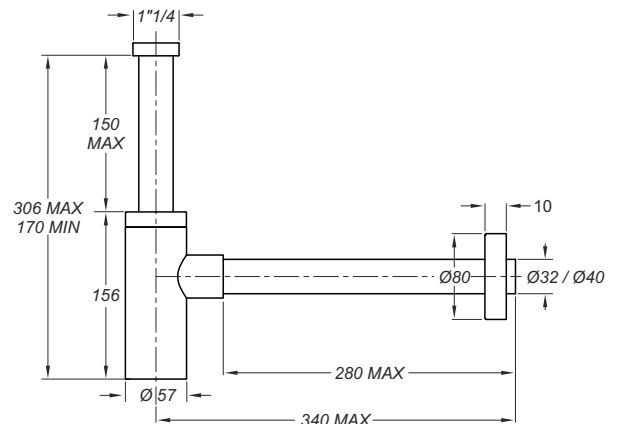

"INOX MATER" stainless steel design siphon. Pipes length: inlet 170 mm, outlet 300 mm.

Application: For washbasin

Material: INOX 304 + ABS

Color: Chrome-plated / stainless steel

Code	Description	Carton	Pallet	Volume
0581CX32K7	1"1/4 x ø 32 mm, chrome-plated finishing	25	600	0,084
0581CX40K7	1"1/4 x ø 40 mm, chrome-plated finishing	20	480	0,084
0581SX32K7	1"1/4 x ø 32 mm, satinated finishing	25	600	0,084
0581SX40K7	1"1/4 x ø 40 mm, satinated finishing	20	480	0,084