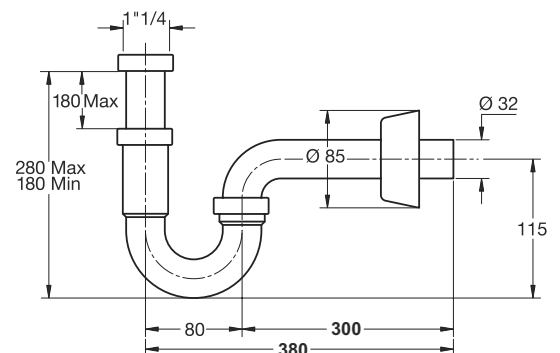

Code	Description	Carton	Pallet	Volume
2710PP30B0	Waste connection 1"1/4 outlet $\varnothing$ 32x300 mm	25	600	0,080