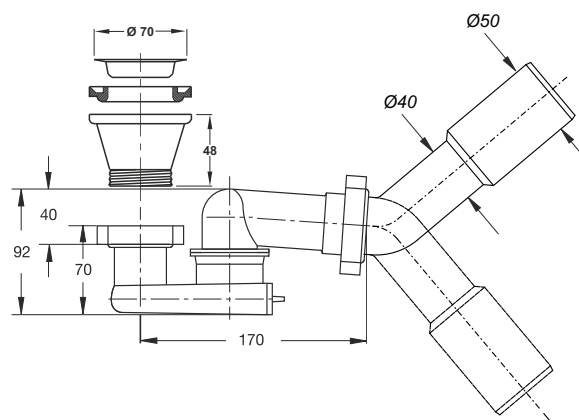

Code	Description	Carton	Pallet	Volume
5494CR80B0	Threaded outlet 1"1/2	25	600	0,080

Shower tray adjustable drain. Stainless steel grid $\varnothing$ 70 mm

Application: For shower plates with hole $\varnothing$ 50 mm

Material: polypropylene PP + stainless steel

Color: white / polished