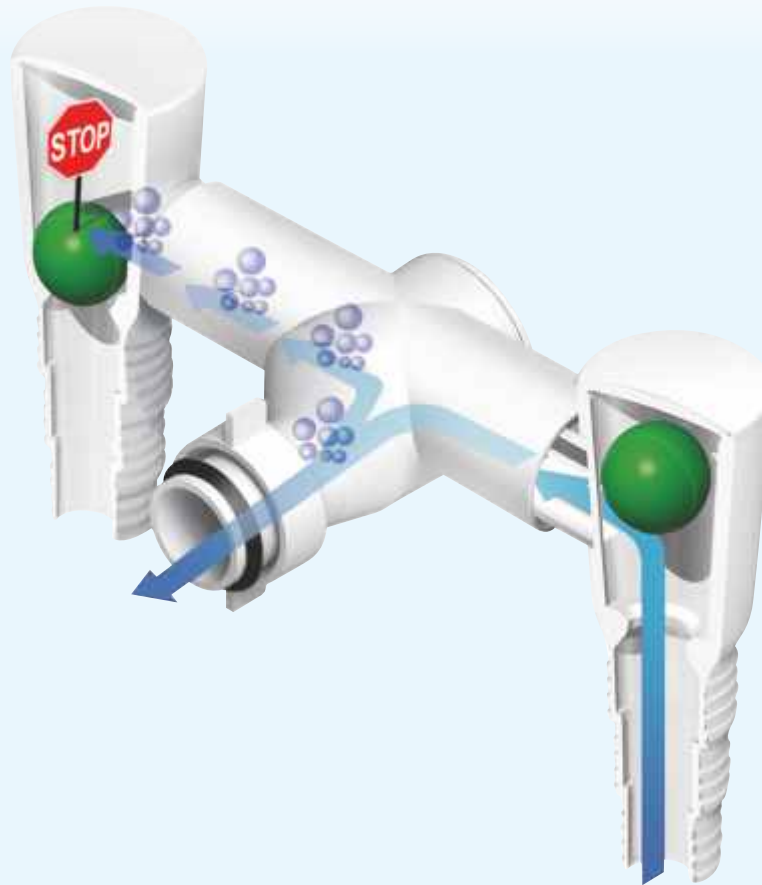

«DOUBLE GO» double outlet connection for washing-machine or dishwasher. Threaded outlet 1"

**Application:** For washing machine or dishwasher

**Material:** ABS

**Color:** white

Code	Description	Carton	Pallet	Volume
3590GZ24B0	White version	25	1600	0,029