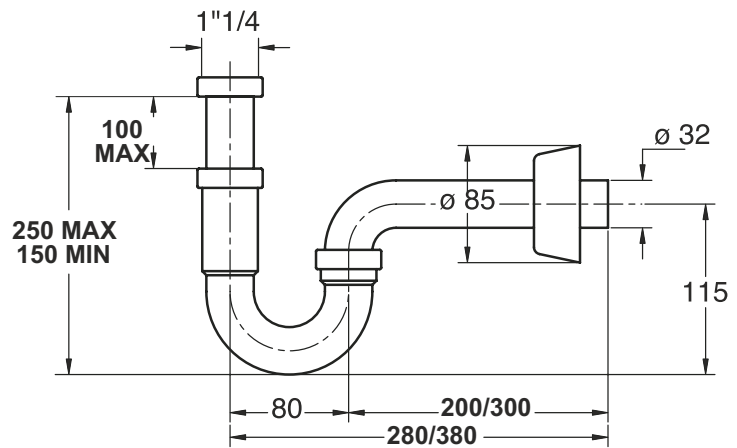

"PI-QUADRO" Square minimal design body. Waste connection 1"1/4, outlet pipe  $\varnothing$  32x250 mm

**Application:** For washbasin

**Material:** ABS + brass

**Color:** Chromed plated

Code	Description	Carton	Pallet	Volume
<b>0510PR25K7</b> Professional	Threaded nut to be connected with the waste in chrome-plated brass, connecting pipe 250 mm long	25	750	0,063
<b>0510OT25K7</b>	Threaded nut to be connected with the waste in chrome-plated brass, connecting pipe 120 mm long	25	750	0,063