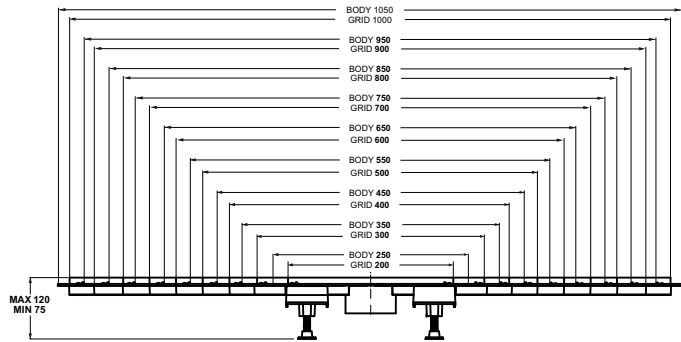

"CANALISSIMA" shower and floor channel. DOUBLE FACE adjustable full aluminium tileable grid

**Application:** For shower and floor drains

**Material:** Aluminum + ABS

**Color:** satinated / black

Code	Description	Carton	Pallet	Volume
6895AL20S	Central drain L 20 cm	1	N.A.	0,009
6895AL30S	Central drain L 30 cm	1	N.A.	0,009
6895AL40S	Central drain L 40 cm	1	N.A.	0,009
6895AL50S	Central drain L 50 cm	1	N.A.	0,009
6895AL60S	Central drain L 60 cm	1	N.A.	0,017
6895AL70S	Central drain L 70 cm	1	N.A.	0,017
6895AL80S	Central drain L 80 cm	1	N.A.	0,017
6895AL90S	Central drain L 90 cm	1	N.A.	0,017
6895AL100S	Central drain L 100 cm	1	N.A.	0,022