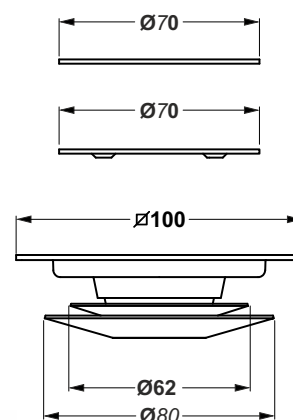

New
PRODUCT