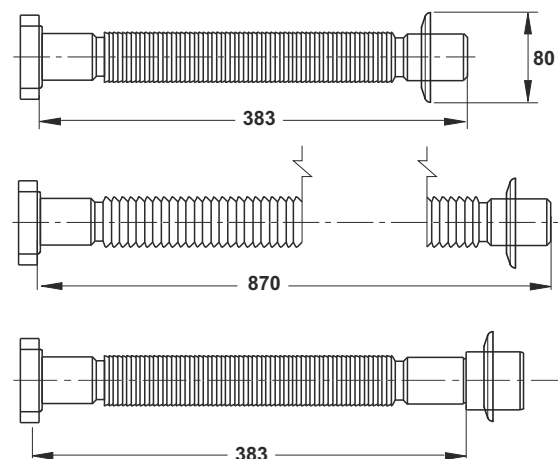

**Color:** white

Code	Description	Carton	Pallet	Volume
9332RP54B0	1"1/4 x ø 32 mm	160	2400	0,131
9340RP64B0	1"1/2 x ø 40 mm	125	1875	0,131

← **OPTIONAL**

.... RPF ....

"MAGIKONE" flexible and extensible pipe with double male exit. Length : 700 mm