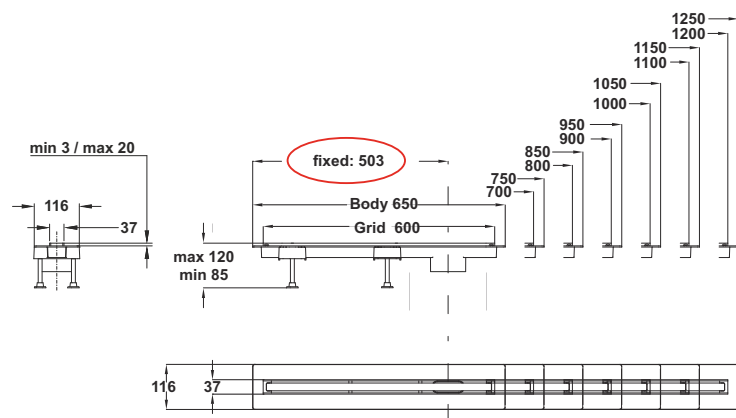

Code	Description	Carton	Pallet	Volume
6825MX60S	Lateral drain L 60 cm	1	N.A.	0,017
6825MX70S	Lateral drain L 70 cm	1	N.A.	0,017
6825MX80S	Lateral drain L 80 cm	1	N.A.	0,017
6825MX90S	Lateral drain L 90 cm	1	N.A.	0,017
6825MX100S	Lateral drain L 100 cm	1	N.A.	0,022
6825MX110S	Lateral drain L 110 cm	1	N.A.	0,022
6825MX120S	Lateral drain L 120 cm	1	N.A.	0,022