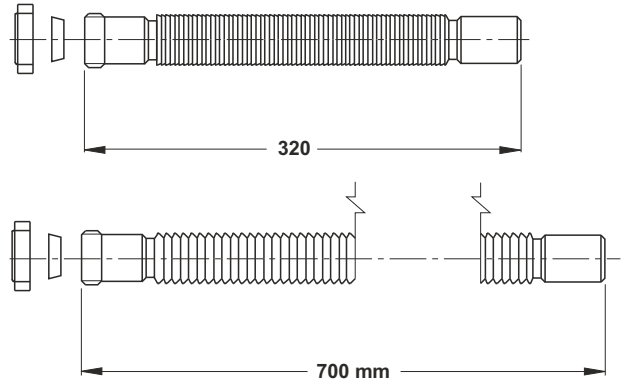

Code	Description	Carton	Pallet	Volume
9354FM32B0	1"1/4 x ø 32 mm	100	2000	0,106
9364FM40B0	1"1/2 x ø 40 mm	50	1200	0,080