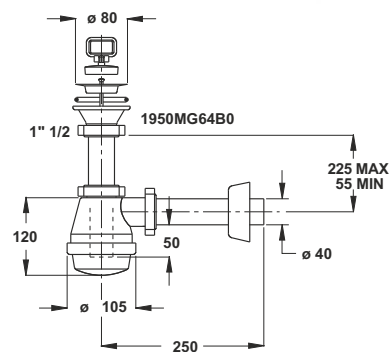

"FIASCA" sink bottle odour trap. Outlet pipe $\varnothing 40 \times 230$ mm

Application: For single bowl kitchen sinks

Material: stainless steel + polypropylene PP

Color: metal / white

Code	Description	Carton	Pallet	Volume
1316CP40B0	Valve with stainless steel grid $\varnothing 80/52$ mm with plug with handle	25	500	0,106