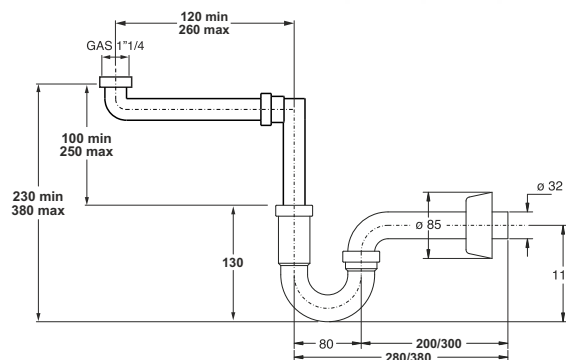

TUBULAR pipe odour trap for wash basin. Waste connection 1"1/4, outlet pipe $\varnothing$ 32x200 mm

Waste connection 1"1/4, outlet pipe $\varnothing$ 32x200 mm

Application: For washbasin

Material: ABS

Color: Chromed plated

Code	Description	Carton	Pallet	Volume
0220SP20K7	Space-saver version	25	550	0,080