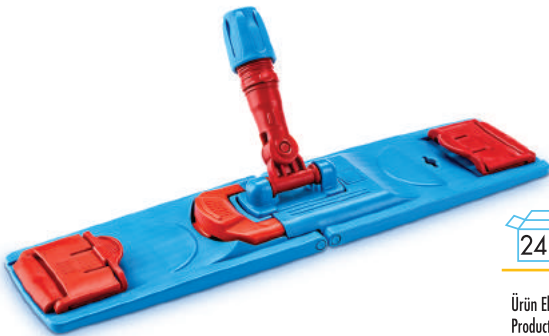

24 **0.06 m³**

Ürün Ebadı
Product Size
l: 50 cm
w: 13 cm
h:

KNP173 QUARIZMA DAMP MOP WITH WINGS 50 cm

KARIZMA NEMLI MOP APARATI PALET KULAKLI 50 cm

Suitable with All mops with pocket wings
All handles with hole and screw

Ean 8697420951733