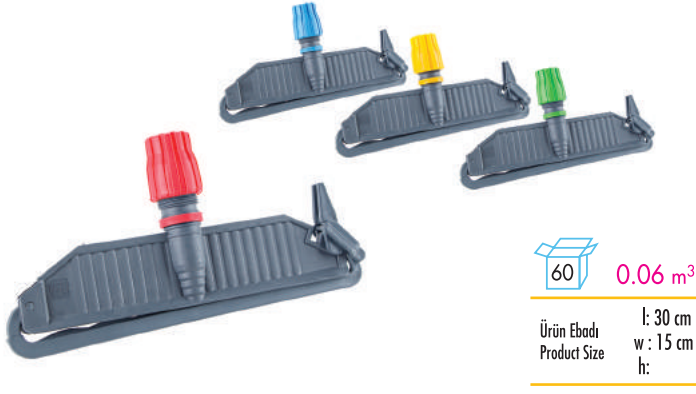

### IM210 WET MOP NARROW ISLAK MOP APARATI DAR

Suitable with All wet mops narrow  
All handles with hole and screw

IM210-R Red

IM210-B Blue

IM210-G Green

IM210-Y Yellow

Ean 8697420952105