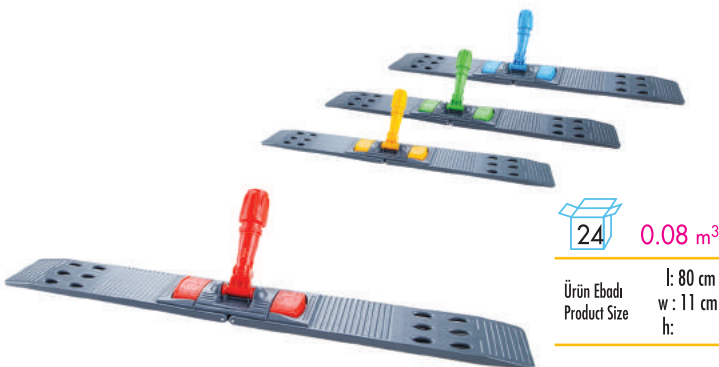

24 0.08 m³

Ürün Ebadı
Product Size

l: 80 cm
w: 11 cm
h:

NP190 DAMP MOP 25 cm
NEMLİ MOP APARATI PALET 25 cm COLORS

Suitable with All mops with pocket
All handles with hole and screw

NP190-R Red

NP190-B Blue

NP190-G Green

NP190-Y Yellow

Ean 8697420951900

NP191 DAMP MOP 40 cm
NEMLİ MOP APARATI PALET 40 cm COLORS

Suitable with All mops with pocket
All handles with hole and screw

NP191-R Red

NP191-B Blue

NP191-G Green

NP191-Y Yellow

Ean 8697420951917

NP192 DAMP MOP 50 cm
NEMLİ MOP APARATI PALET 50 cm COLORS

Suitable with All mops with pocket
All handles with hole and screw

NP192-R Red

NP192-B Blue

NP192-G Green

NP192-Y Yellow

Ean 8697420951924

NP193 DAMP MOP 60 cm
NEMLİ MOP APARATI PALET 60 cm COLORS

Suitable with All mops with pocket
All handles with hole and screw

NP193-R Red

NP193-B Blue

NP193-G Green

NP193-Y Yellow

Ean 8697420951931

NP194 DAMP MOP 80 cm
NEMLİ MOP APARATI PALET 80 cm COLORS

Suitable with All mops with pocket
All handles with hole and screw

NP194-R Red

NP194-B Blue

NP194-G Green

NP194-Y Yellow

Ean 8697420951948