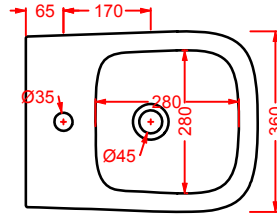

ASB003 A16 MINI

bidet sospeso
wall-hung bidet