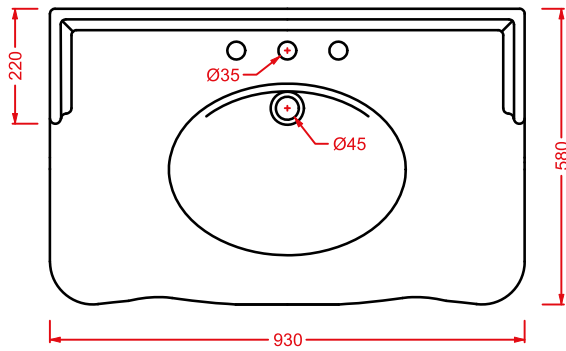

HEA016 HERMITAGE

struttura cromata consolle 92
chromed structure consolle 92