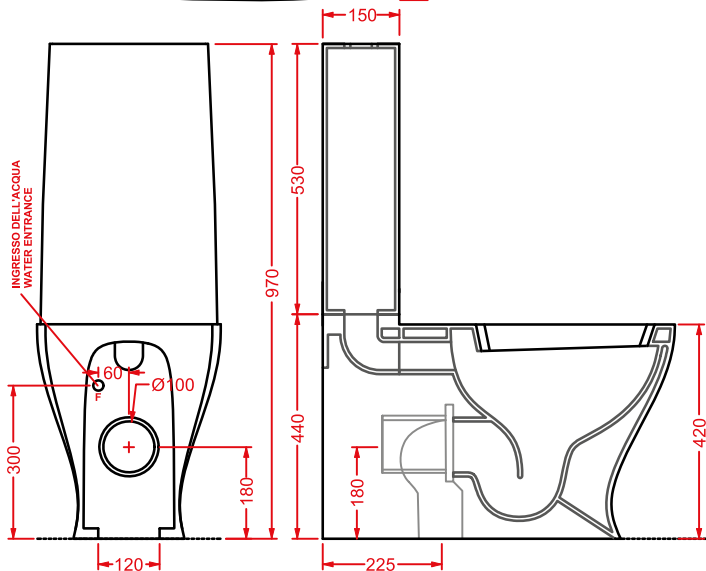

JZV003 + JZC001 JAZZ
vaso monoblocco + cassetta monoblocco
close-coupled WC + ceramic cistern