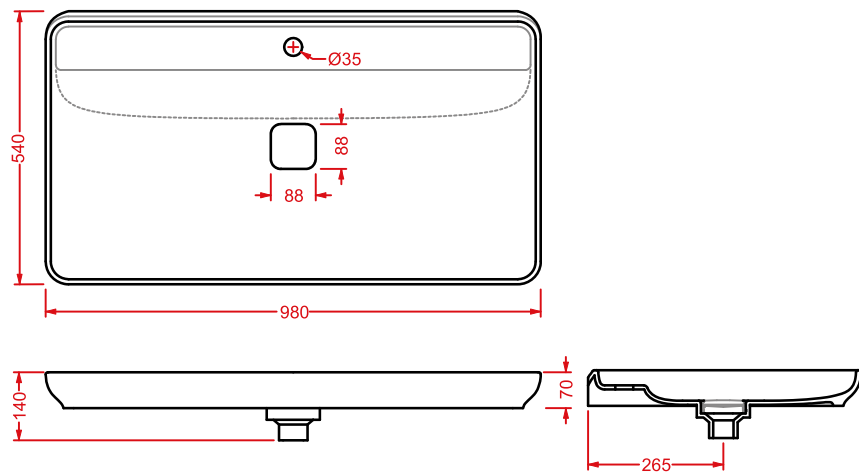

colore	codice	kg	pz. pallet Italia	pz. pallet Export	euro
	NAKED | 98 x 54				
○	NAL001 01; 00	20	20	30	

lavabo appoggio + piletta
countertop washbasin + drain