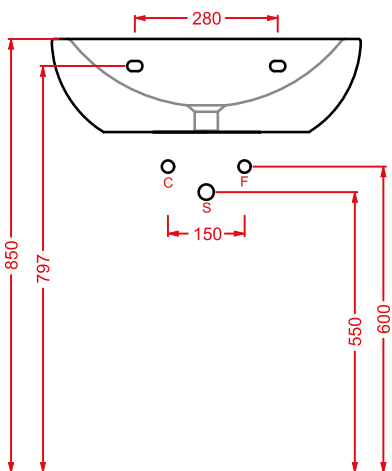

FLL002 FILE 2.0

lavabo sospeso 60
wall-hung washbasin 60