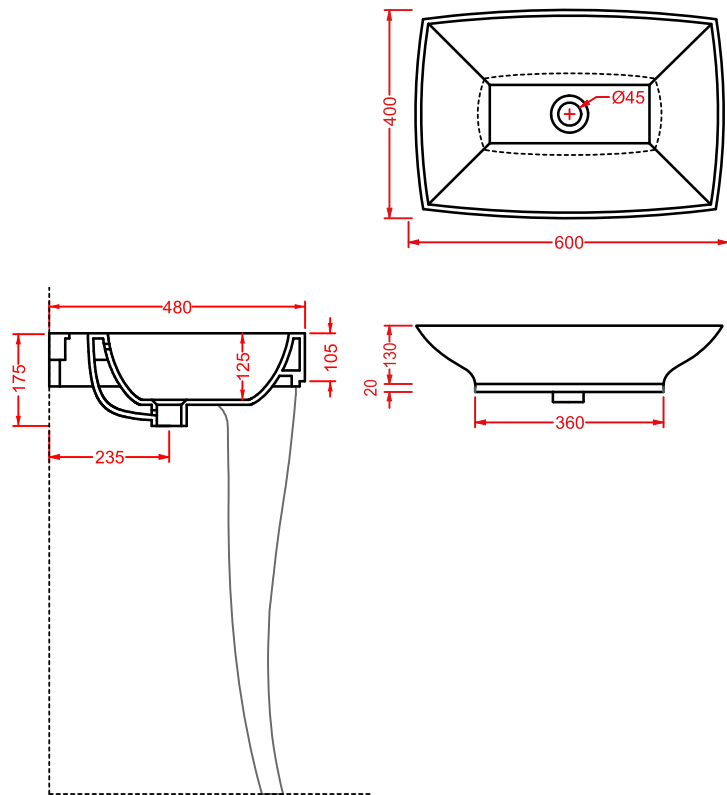

JZL002 JAZZ

lavabo appoggio 60
countertop washbasin 60