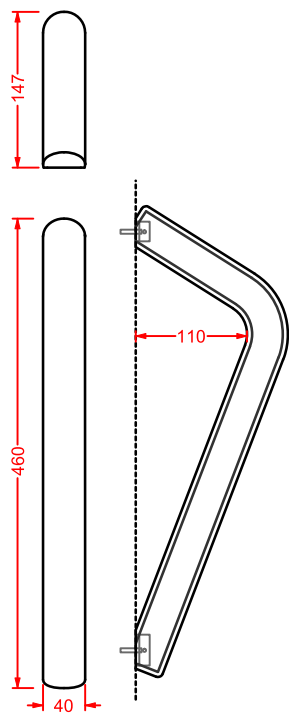

PSC003 POSTIT

porta salviette ceramica 46
ceramic towel rail 46