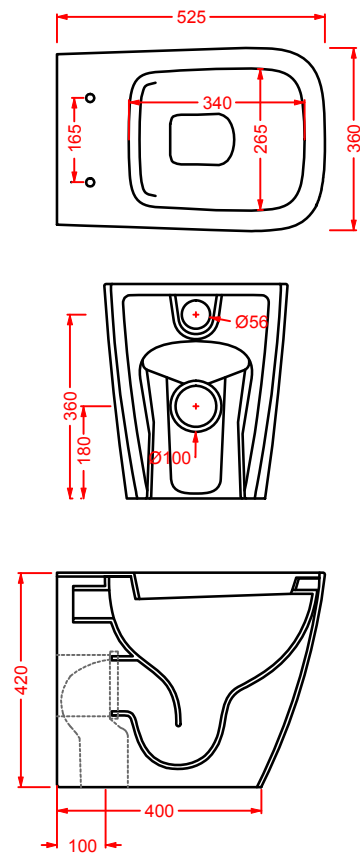

ASV004 A16 THE. RIMLESS
vaso terra filomuro Senza Brida
back to wall Rimless WC