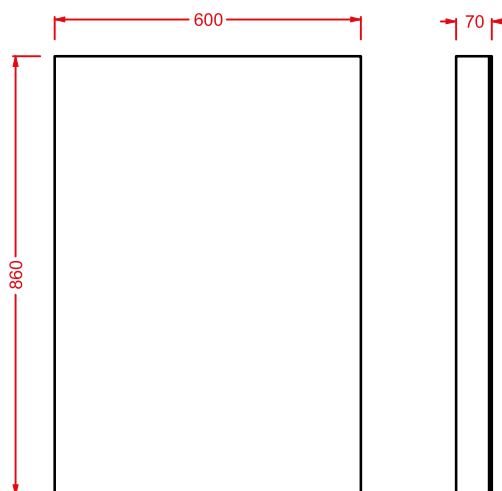

ACS010 SQUARE

specchio rettangolare
rectangular mirror