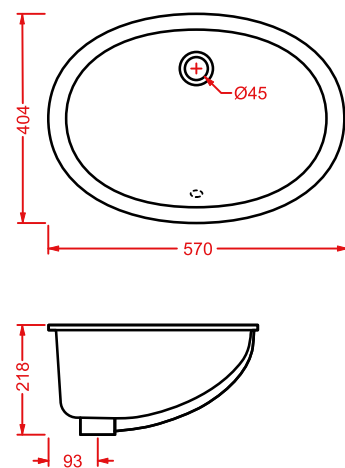

DIANA

DIL001 DIANA

lavabo sottopiano 57

under-countertop washbasin 57