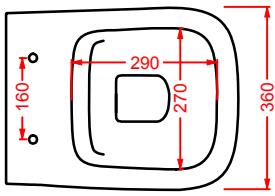

ASV005 A16 MINI

vaso sospeso Senza Brida
wall-hung Rimless WC