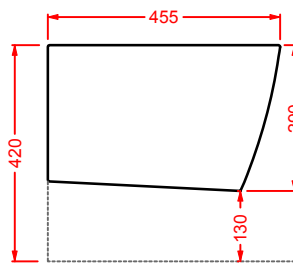

ASB003 A16 MINI

bidet sospeso
wall-hung bidet