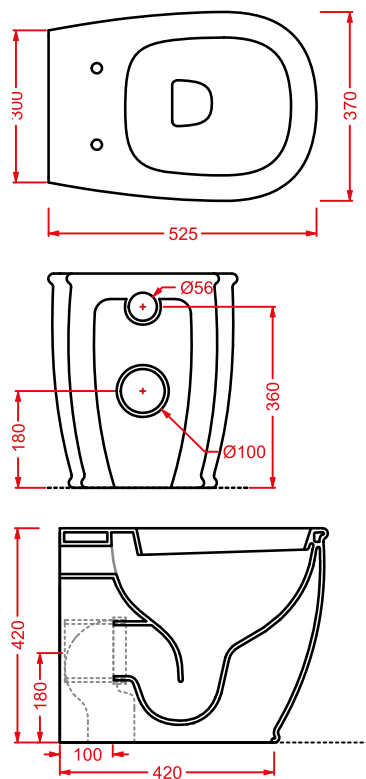

AZV002 AZULEY

vaso terra filomuro
back to wall WC