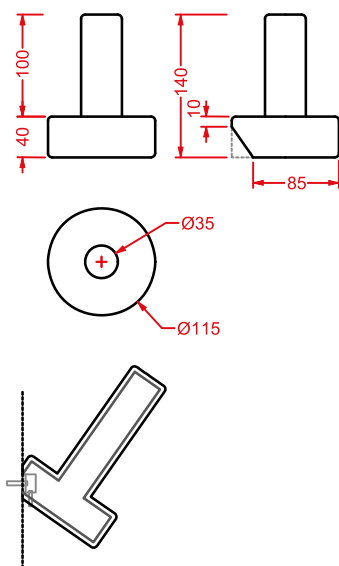

PSC001 POSTIT

portarotolo ceramica
ceramic toilet roll holder