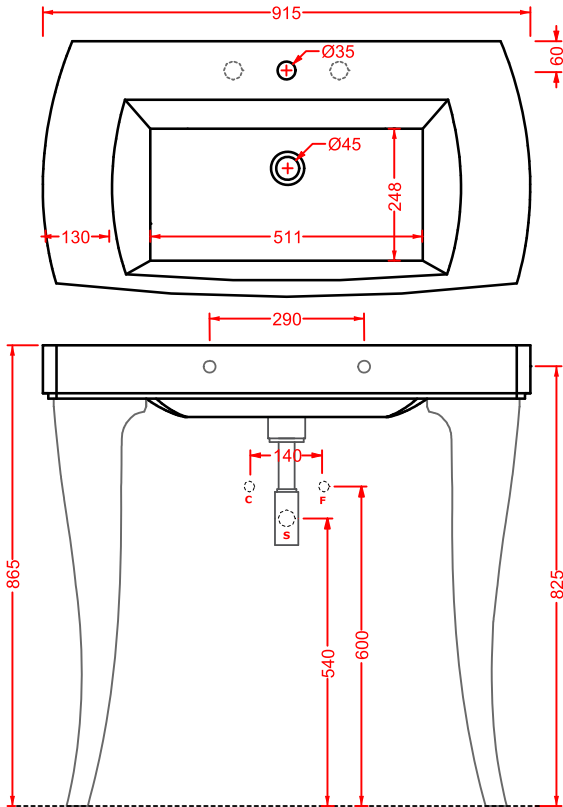

JZL001 + JZC002 JAZZ

consolle 91,5 sospesa/appoggio + coppia gambe ceramica
consolle 91,5 wall-hung/countertop + pair ceramic legs