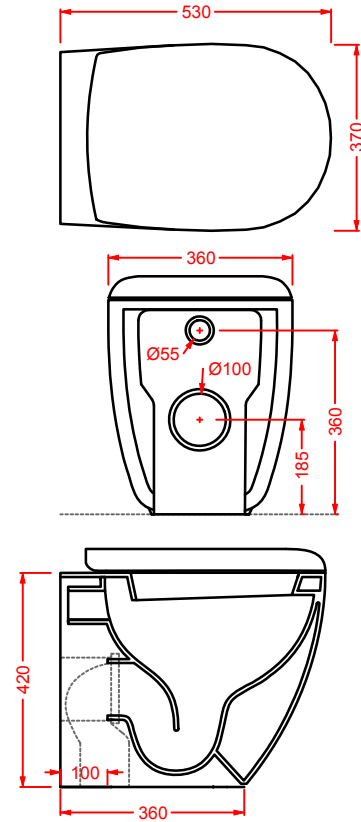

FLV002 FILE 2.0

vaso terra filomuro
back to wall WC