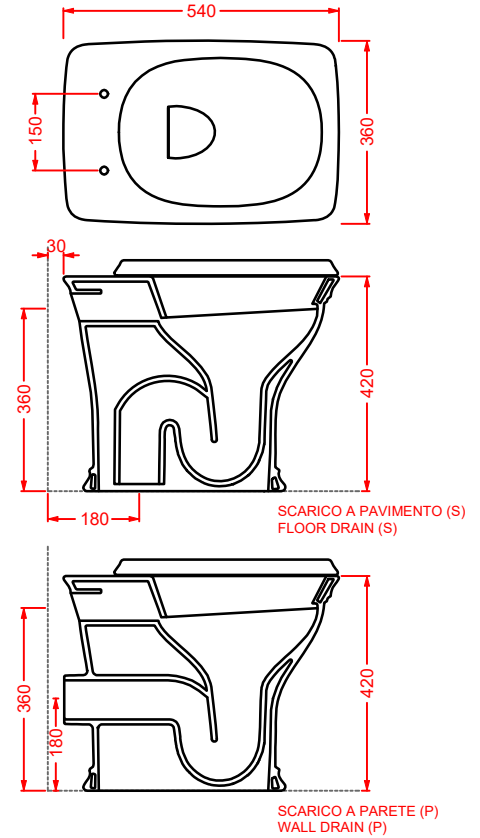

CIV002 (S)/CIV003 (P) CIVITAS

vaso terra scarico S e P
WC with floor drain and wall drain