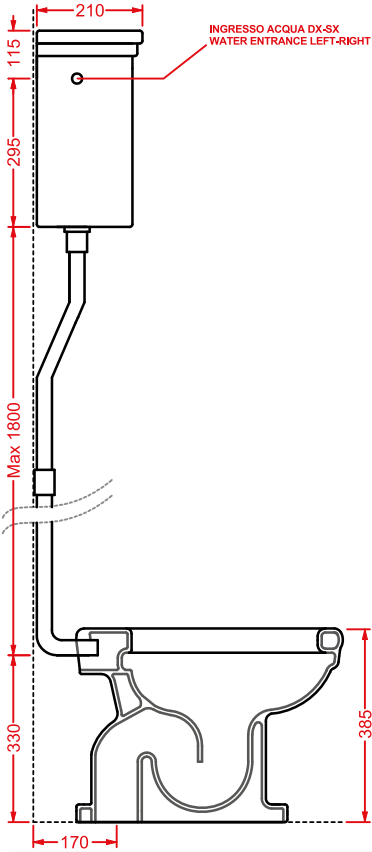

HEV002 + HEC004 HERMITAGE

vaso terra S con cassetta alta + coperchio
WC (S) + high ceramic cistern + cover