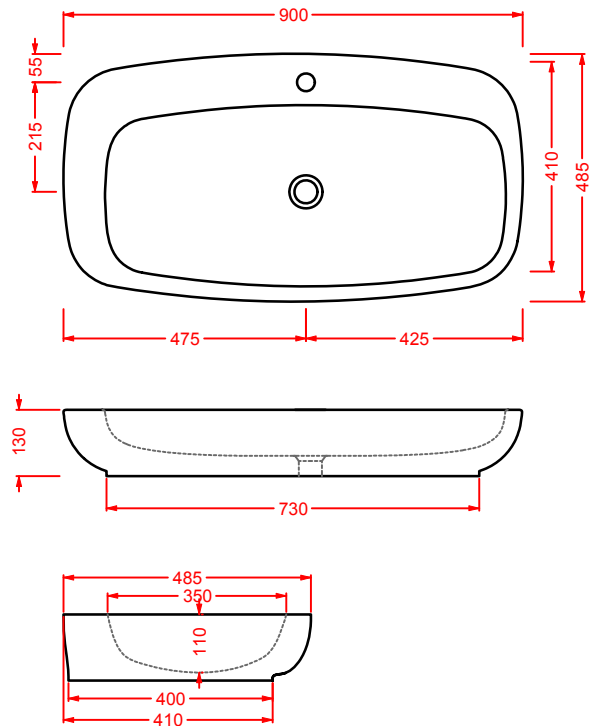

DAL004 DIAL

lavabo appoggio 90
countertop washbasin 90