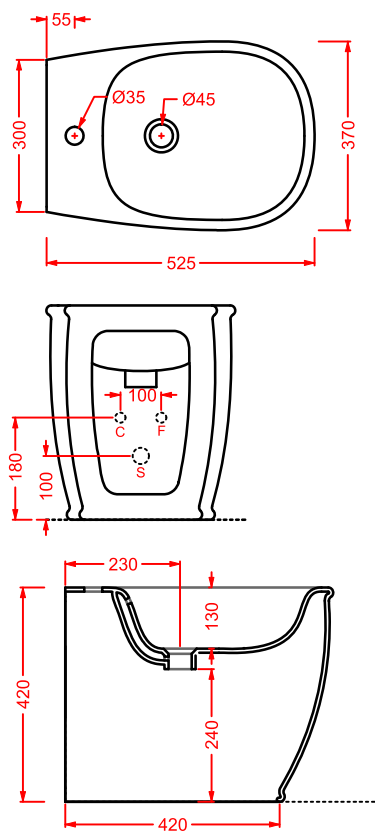

AZB002 AZULEY

bidet terra filomuro
back to wall bidet