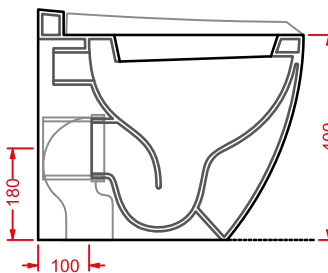

BLV002 BLEND

vaso terra filomuro
back to wall WC