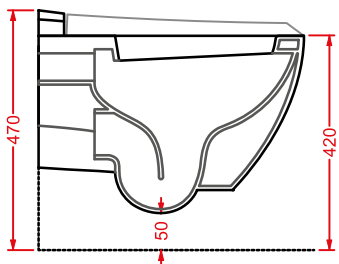

BLV001 BLEND

vaso sospeso
wall-hung WC