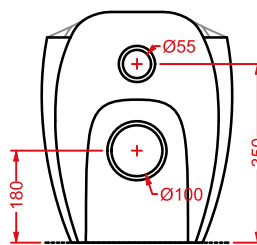

BLV002 BLEND

vaso terra filomuro
back to wall WC