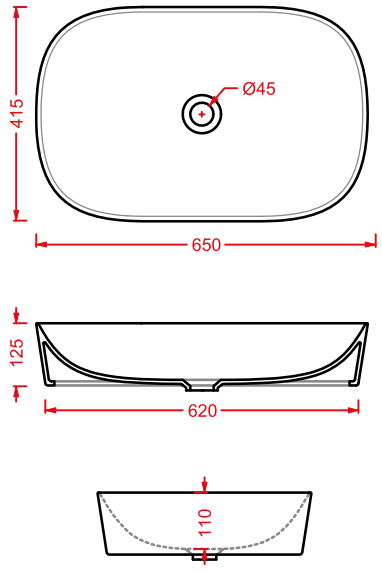

GHL002 GHOST 65
lavabo appoggio
countertop washbasin