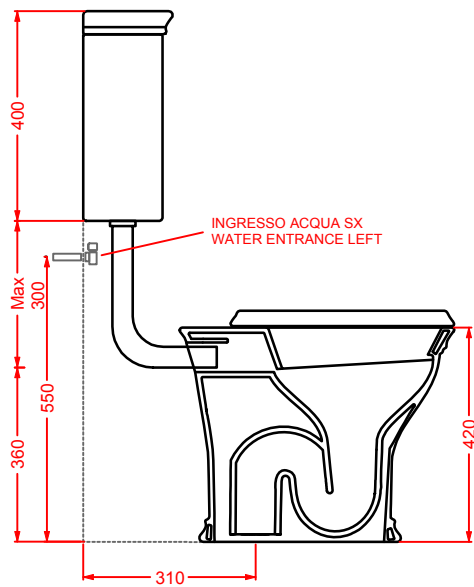

CIV002 + CIC007 CIVITAS

vaso terra S + cassetta zaino + coperchio
WC (S)+ low level ceramic cistern + cov.