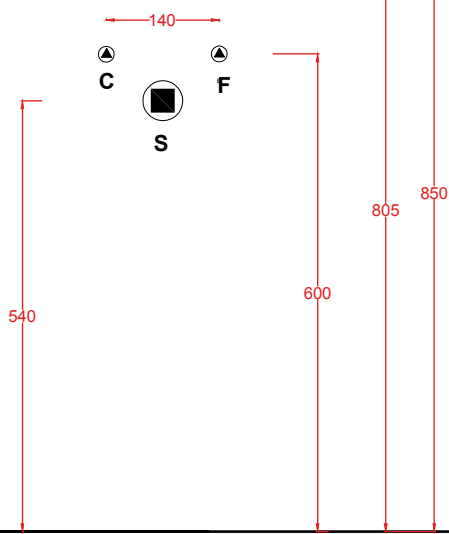

LML002 BRICK

lavamani sospeso
wall-hung handrinse basin