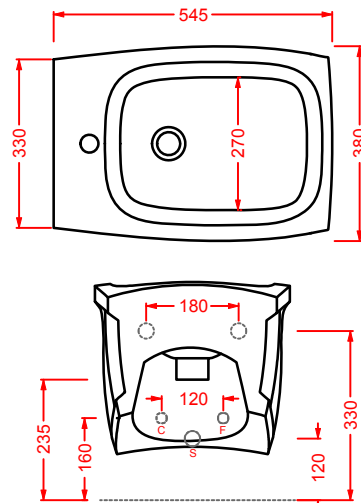

HIB001 HI-LINE

bidet sospeso
wall-hung bidet