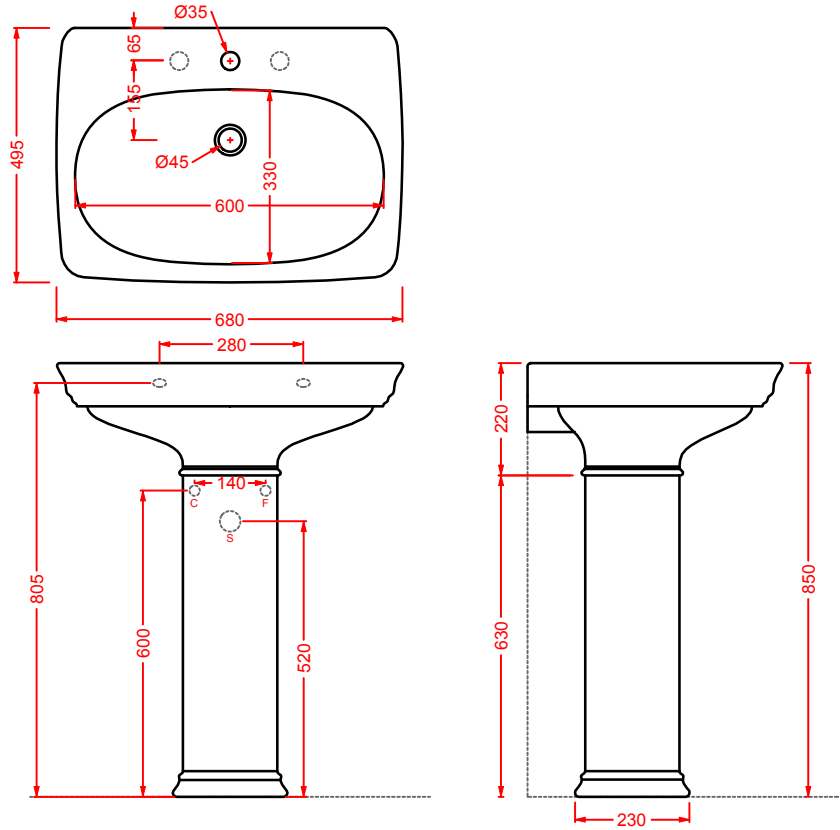

CIL001 + CIC001 CIVITAS

lavabo sospeso/da colonna + colonna
wall-hung/for column washbasin + column