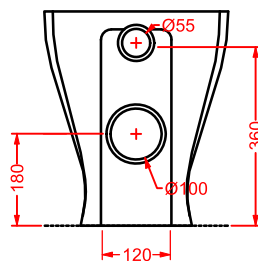

JZV002 JAZZ
vaso terra filomuro
back to wall WC