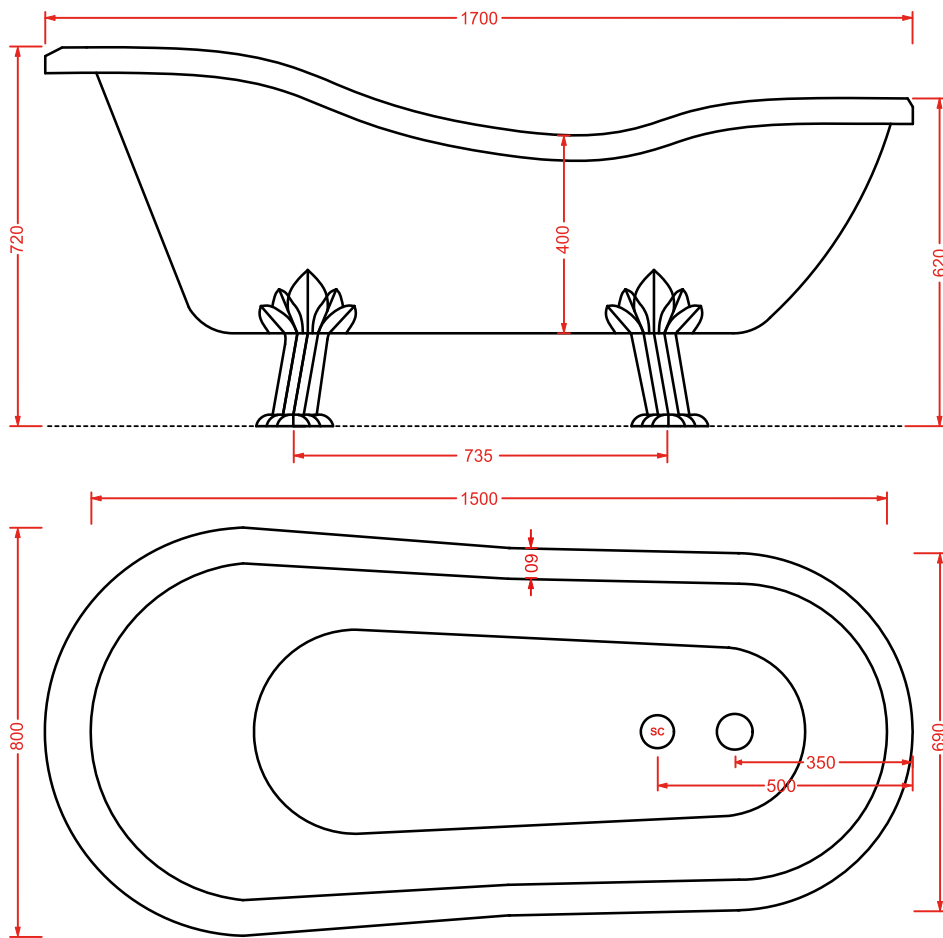

HEW001 HERMITAGE

vasca bianca
white bathtub

SC = SCARICO PAVIMENTO VASCA 1" 1/2
DRAIN FLOOR 1" 1/2