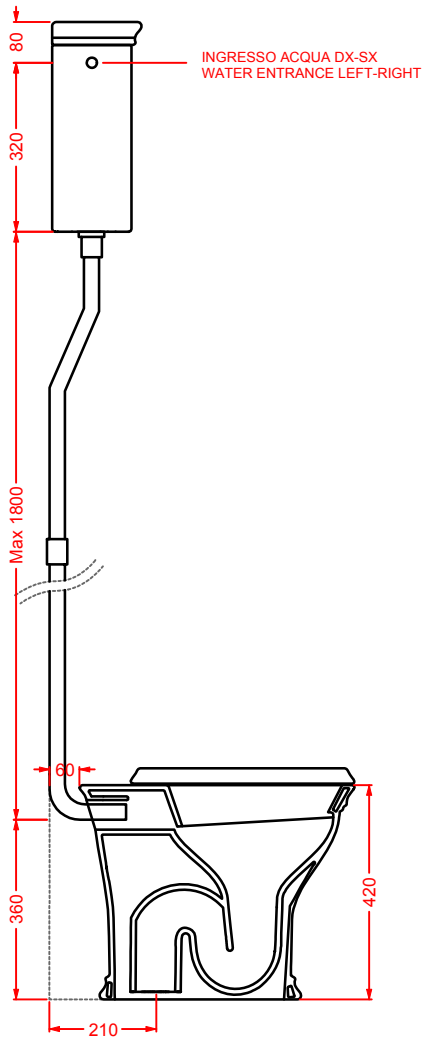

bidet terra  
floor bidet

**CIV004 + CIC009 CIVITAS**

vaso monoblocco S + cassetta monoblocco  
close-coupled WC (S) + ceramic cistern

**CIV002 + CIC006 CIVITAS**

vaso terra S + cassetta alta + coperchio  
 WC (S)+ high ceramic cistern + cover