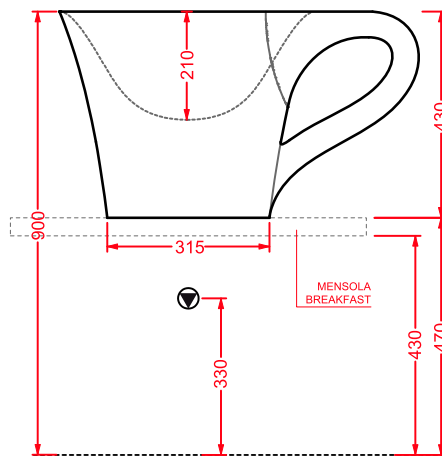

OSL005 CUP
lavabo appoggio
countertop washbasin