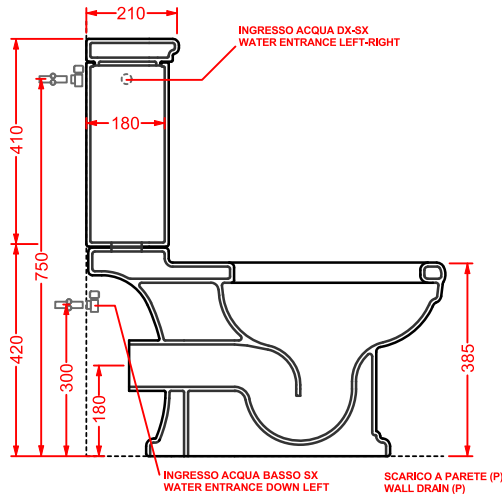

HEV004 + HEC001 HERMITAGE

vaso monoblocco P + cassetta monoblocco
close-coupled WC (P) + ceramic cistern