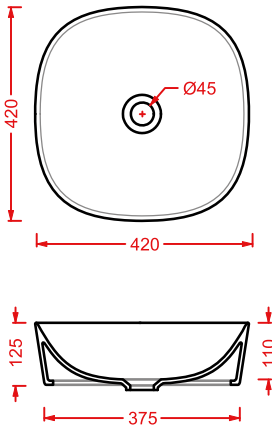

GHL001 GHOST 42
lavabo appoggio
countertop washbasin