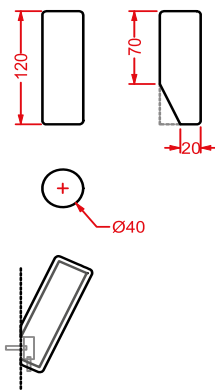

PSC005 POSTIT

gancio ceramica
ceramic hook