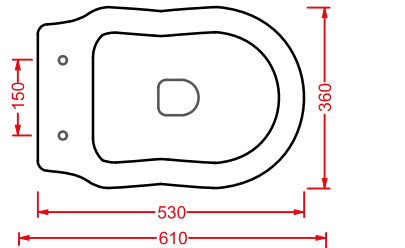

HEV002 (S)/HEV003 (P) HERMITAGE

vaso terra scarico S e P
WC with floor drain and wall drain