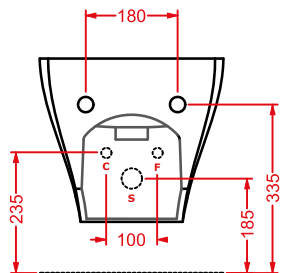

JZB001 JAZZ
bidet sospeso
wall-hung bidet