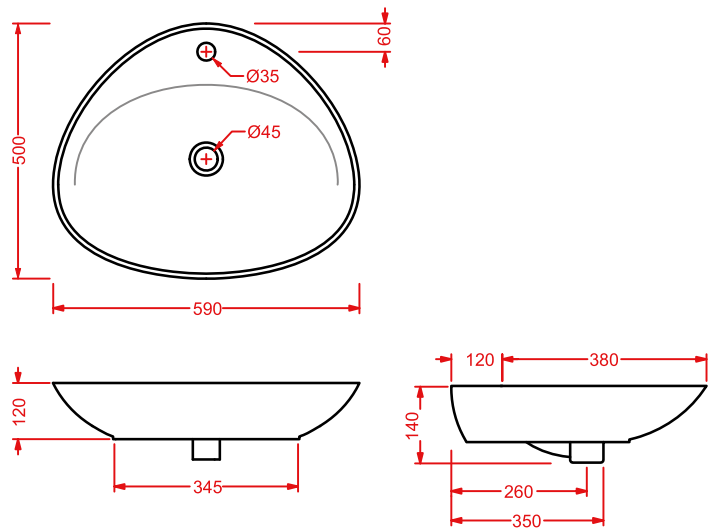

BS | 59 x 50

colore   codice   kg   pz. pallet Italia   pz. pallet Export   euro

○ **BSL001 01; 00**   10   16   26

lavabo appoggio + kit di fissaggio

countertop washbasin + fitting system
kit