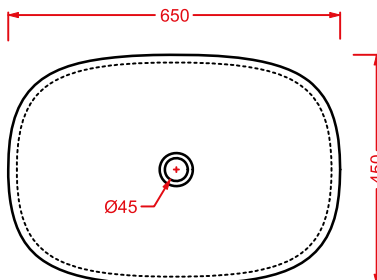

AZL002 AZULEY

lavabo appoggio 65
countertop washbasin 65