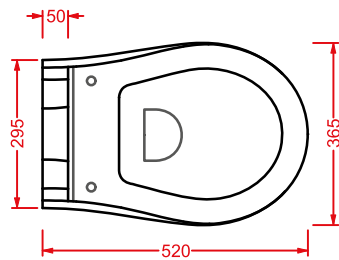

BLV001 BLEND

vaso sospeso
wall-hung WC