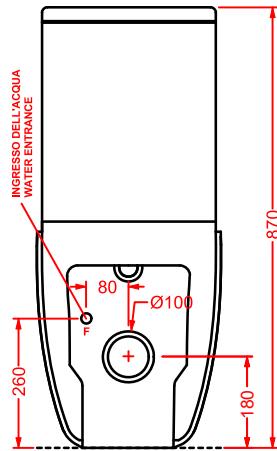

### FLV003 + FLC001 FILE 2.0

vaso monoblocco + cassetta monoblocco  
close-coupled WC + ceramic cistern