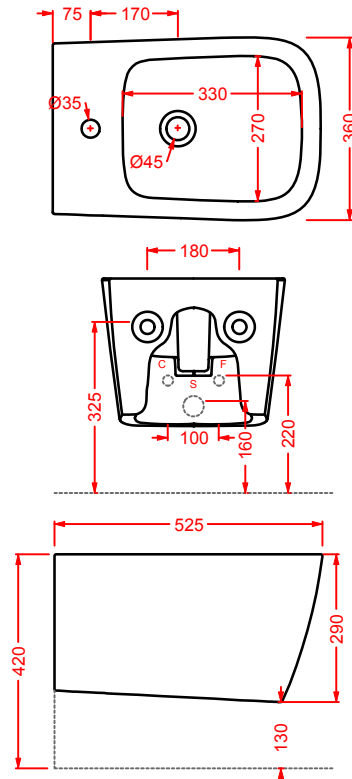

ASB001 A16
bidet sospeso
wall-hung bidet