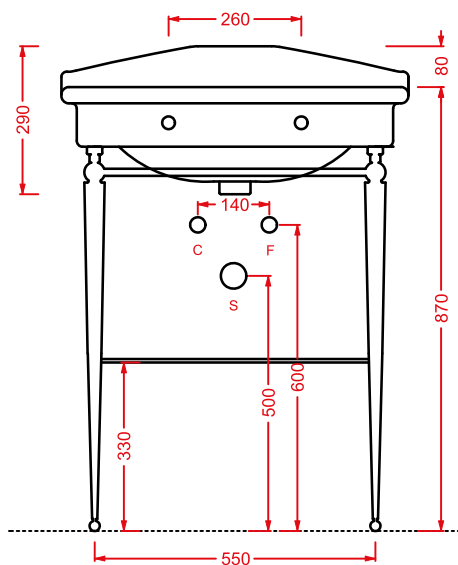

HEA015 HERMITAGE

struttura cromata lavabo 68
chromed structure washbasin 68