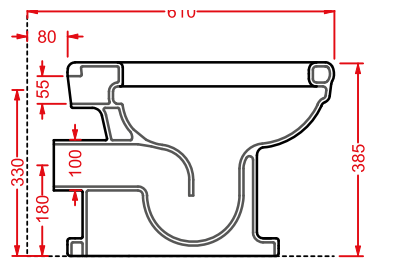

HEV002 (S)/HEV003 (P) HERMITAGE

vaso terra scarico S e P
WC with floor drain and wall drain