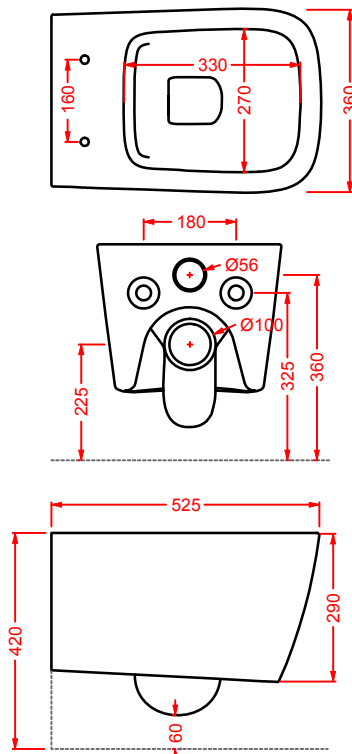

ASV003 A16 THE. RIMLESS
vaso sospeso Senza Brida
wall-hung Rimless WC