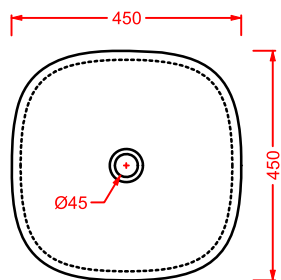

AZL001 AZULEY

lavabo appoggio 45
countertop washbasin 45