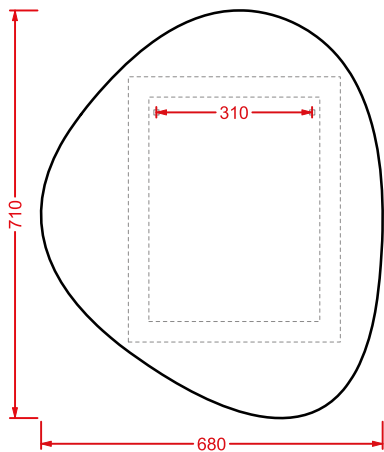

ACS004 STONE

set di 3 specchi
3 mirror set