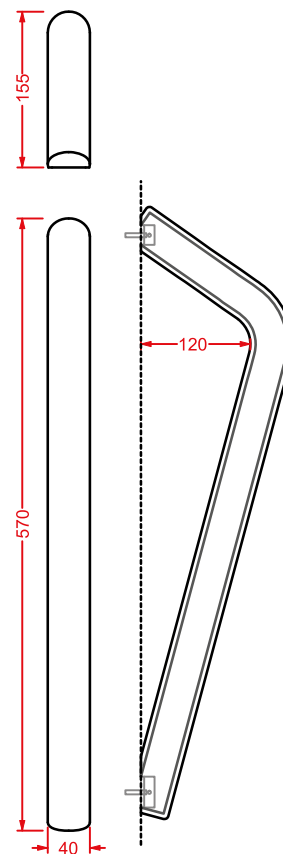

PSC004 POSTIT

porta salviette ceramica 57
ceramic towel rail 57