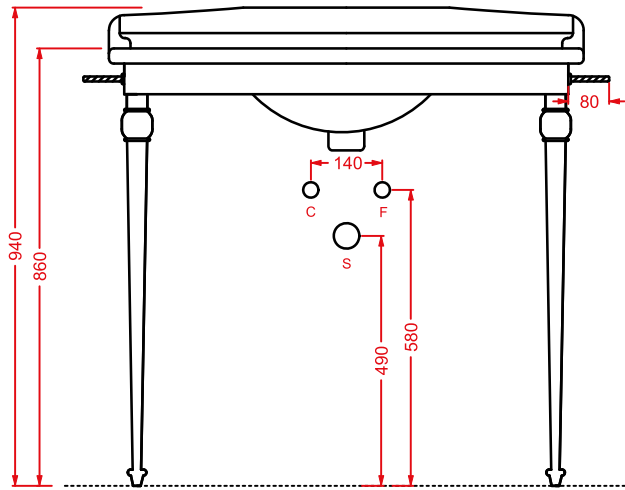

HEA016 HERMITAGE

struttura cromata consolle 92
chromed structure consolle 92