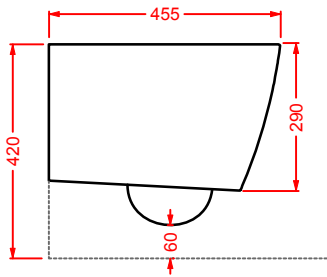

ASV005 A16 MINI

vaso sospeso Senza Brida
wall-hung Rimless WC