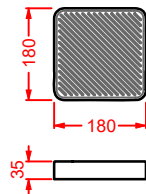

CAC001 CARTESIO

piattino in ceramica quadrato
squared ceramic tray