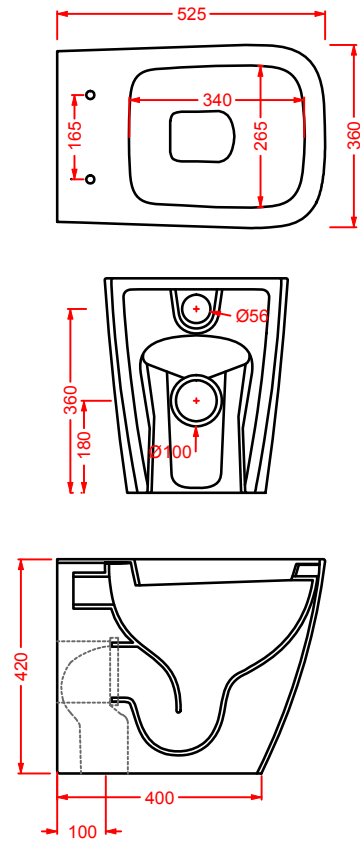

ASV002 A16
vaso terra filomuro
back to wall WC