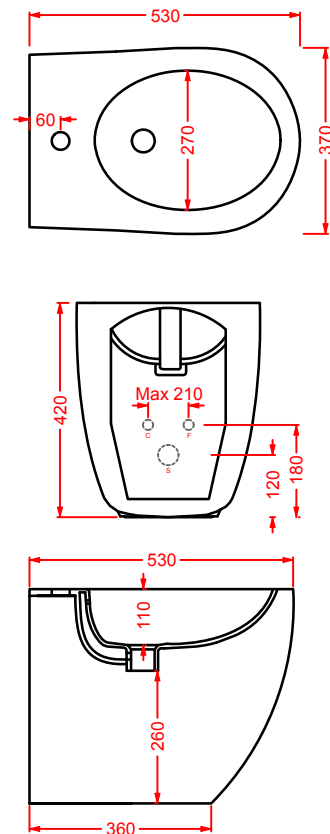

FLB002 FILE 2.0

bidet terra filomuro
back to wall bidet