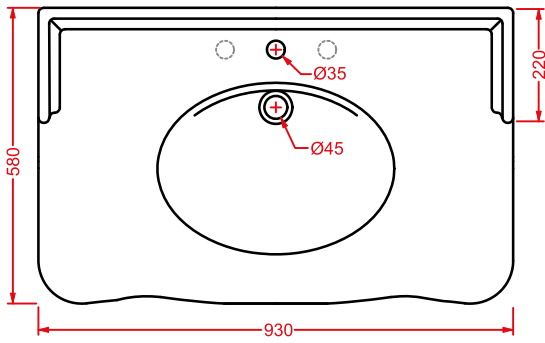

HEL005 + HEC003 HERMITAGE

consolle 92 + gambe ceramica
consolle 92 + ceramic legs