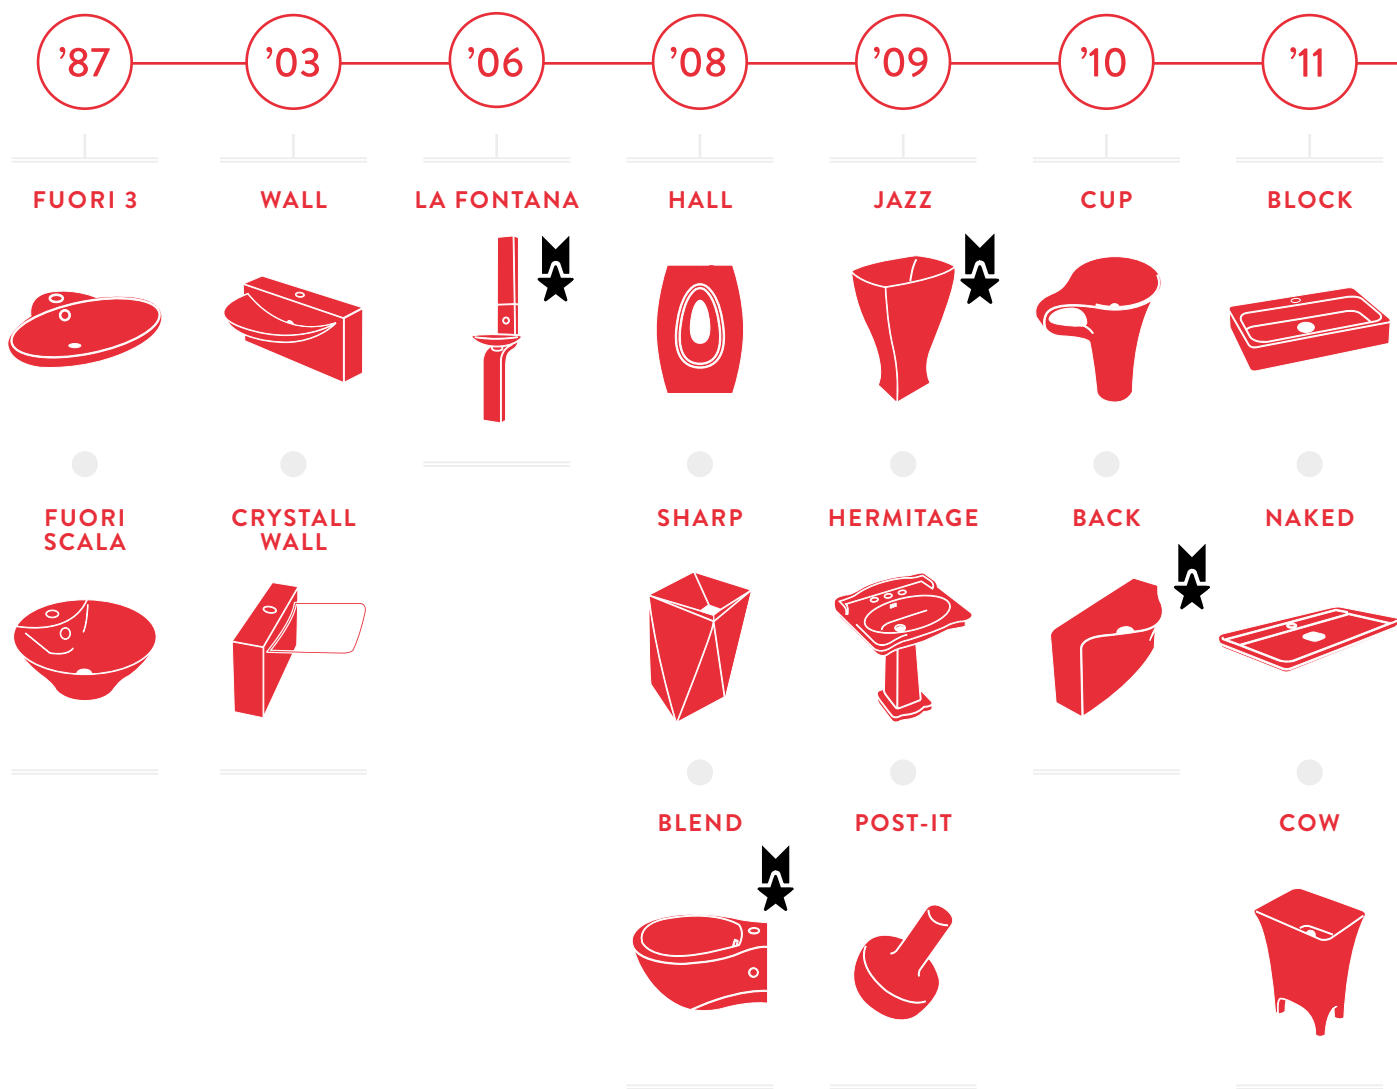

## I RISULTATI

FROM 2006, THE STRATEGIC FOCUS  
ON DESIGN LED TO INTERNATIONAL  
AWARDS FOR INNOVATION, RESEARCH  
AS WELL AS FRESH, SMART IDEAS  
IN OUR PRODUCTS.

*i premi di the.artceram...  
the.artceram awards...*

LA FONTANA

BLEND

reddot design award  
winner 2009

JAZZ

BACK

reddot design award  
winner 2011

IL CAVALLETTO

TT

reddot design award  
winner 2016

THE ONE

la timeline di the.artceram...  
the.artceram timeline...

prodotto premiato  
awarded product

THE.ARTCERAM - I RISULTATI