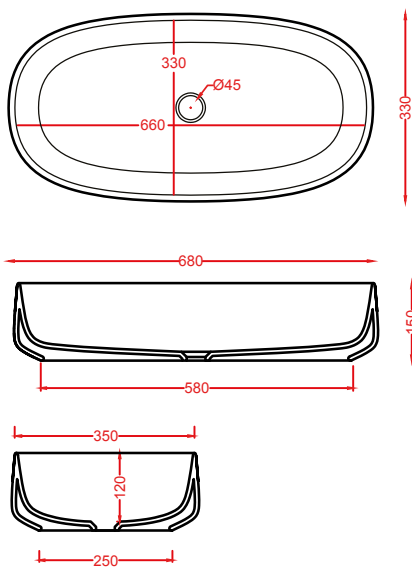

# GHOST

*Designed by Meneghello Paoelli Associati*

**GHL001**  
42 x 42

WASHBASINS - GHOST

**GHL001**  
42 x 42

**GHL002**  
65 x 42

**GHL002**  
65 x 42