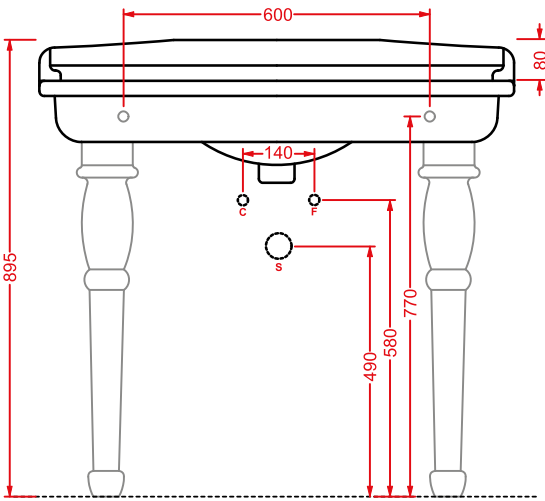

HEA016 HERMITAGE

struttura cromata consolle 92
chromed structure consolle 92