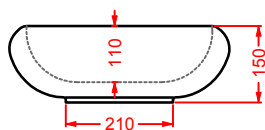

TOL001 TAO

lavabo appoggio 43
countertop washbasin 43