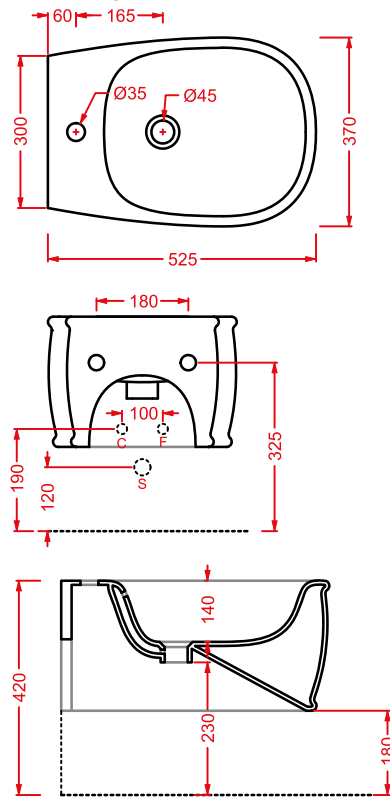

AZB001 AZULEY

bidet sospeso
wall-hung bidet