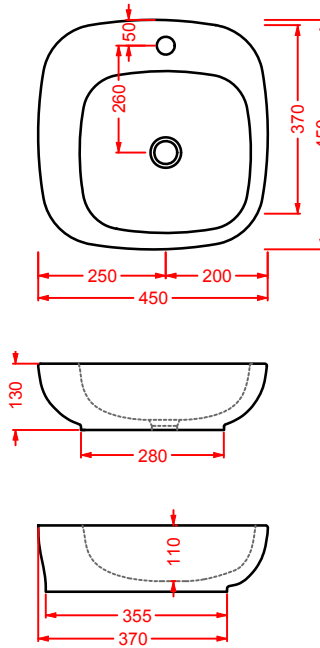

DAL002 DIAL

lavabo appoggio 45
countertop washbasin 45