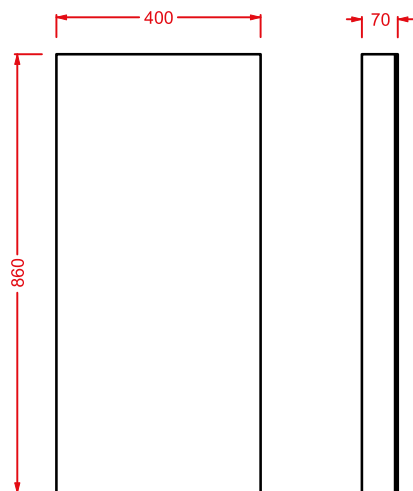

ACS011 SQUARE MINI

specchio rettangolare
rectangular mirror