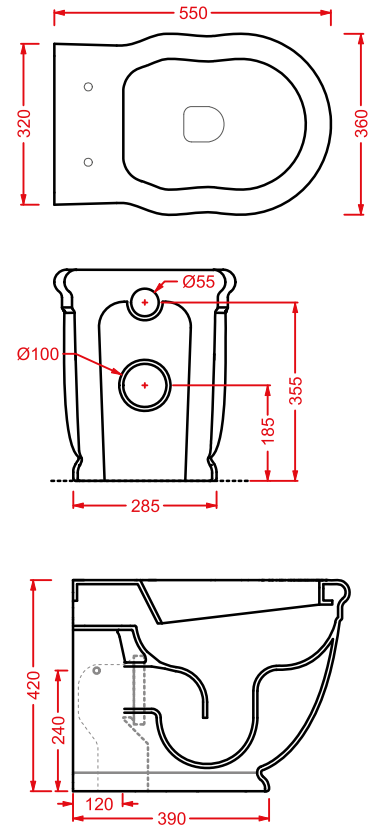

HEV005

vaso terra filomuro
back to wall WC