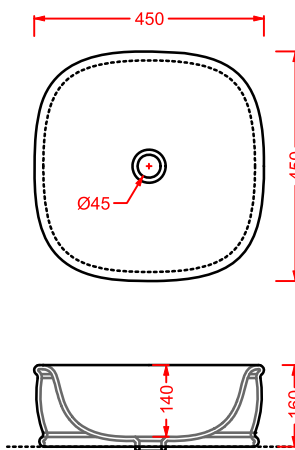

AZL001 AZULEY

lavabo appoggio 45
countertop washbasin 45