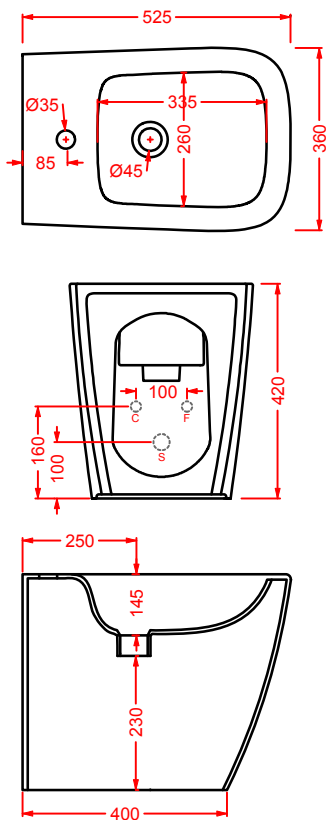

ASB002 A16
bidet terra filomuro
back to wall bidet