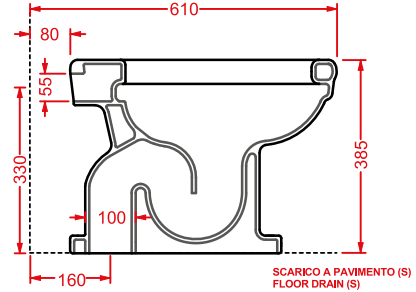

HEV002 (S)/HEV003 (P) HERMITAGE

vaso terra scarico S e P
WC with floor drain and wall drain