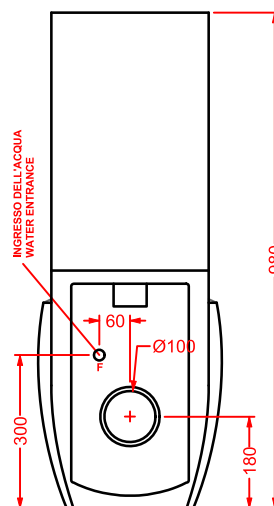

BLV003 + BLC001 BLEND

vaso monoblocco + cassetta monoblocco
close-coupled WC + ceramic cistern