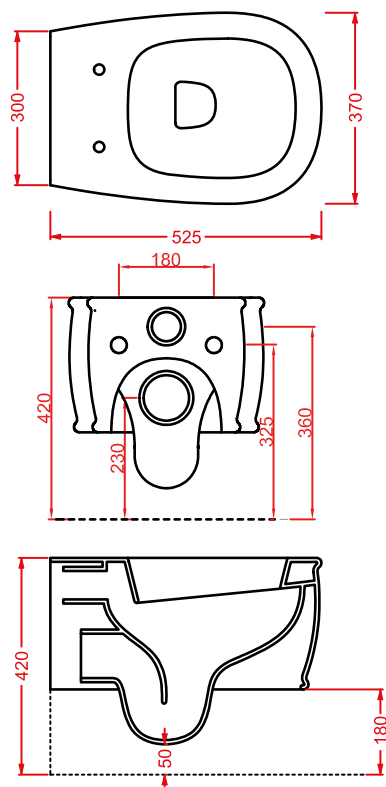

AZV001 AZULEY

vaso sospeso
wall-hung WC