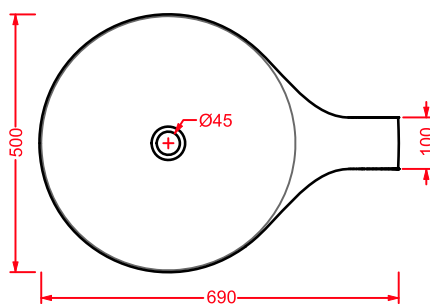

OSL005 CUP
lavabo appoggio
countertop washbasin