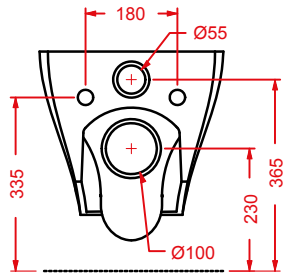

JZV001 JAZZ
vaso sospeso
wall-hung WC