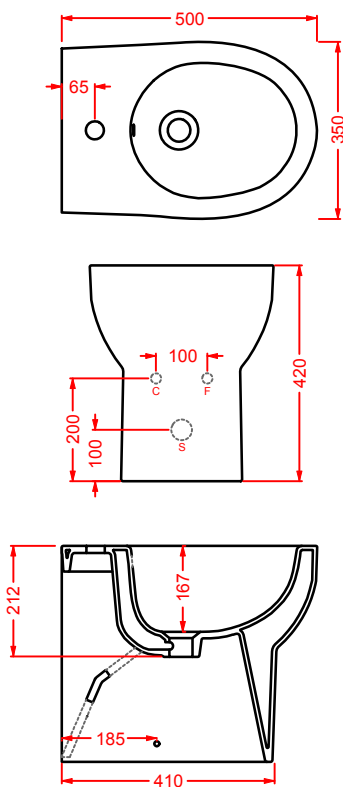

**SMB001 SMARTY 2.0**

bidet sospeso  
wall-hung bidet

**SMV002 SMARTY 2.0**

vaso terra filomuro Senza Brida  
back to wall Rimless WC

**SMB002 SMARTY 2.0**

bidet terra filomuro  
back to wall bidet