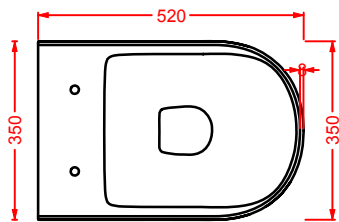

THV001 THE ONE

vaso sospeso
wall-hung WC