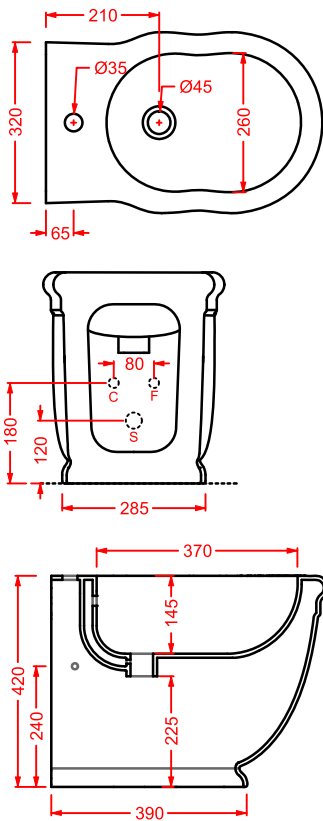

HEB001 HERMITAGE

bidet terra filomuro
back to wall bidet