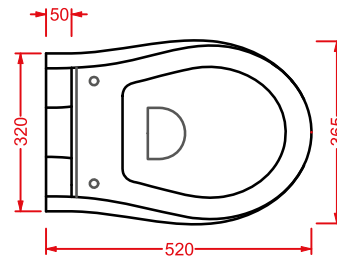

BLV002 BLEND

vaso terra filomuro
back to wall WC