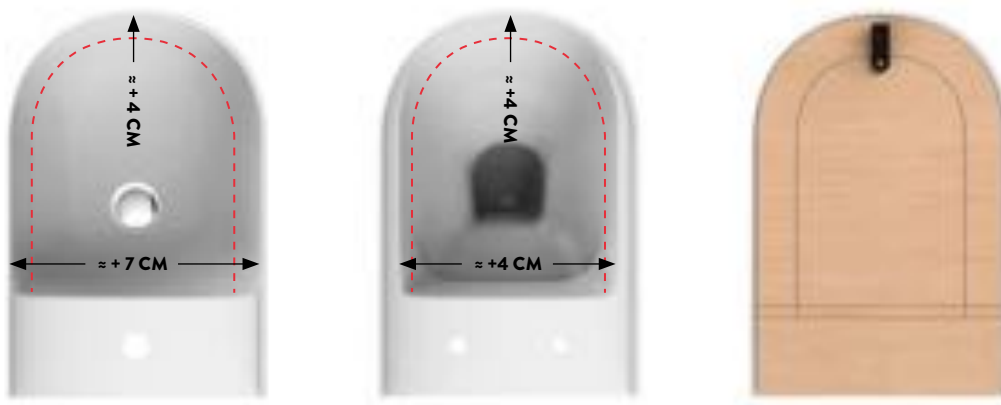

THE FIRST EDGELESS RANGE

EDGELESS

Prima serie di sanitari a bordo fino con estetica unica ed innovativa depositata (004106912-0001 e 0002) e bacino più grande a parità di dimensioni.

First-ever series of thin rim sanitary-ware with a unique and revolutionary patented aesthetics (004106912-0001 e 0002) and bigger bowl in same dimensions.