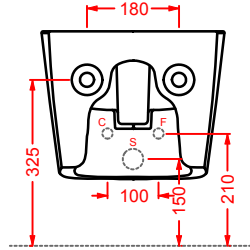

ASB003 A16 MINI

bidet sospeso
wall-hung bidet