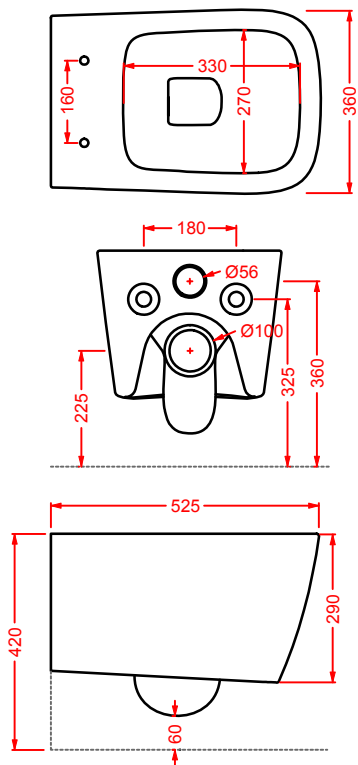

ASV001 A16
vaso sospeso
wall-hung WC