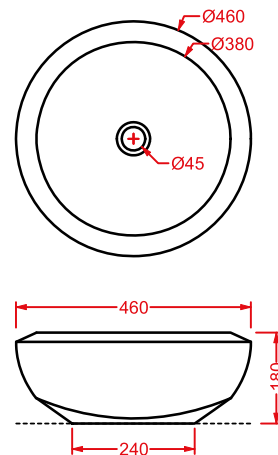

BLL001 BLEND

lavabo appoggio 46
countertop washbasin 46