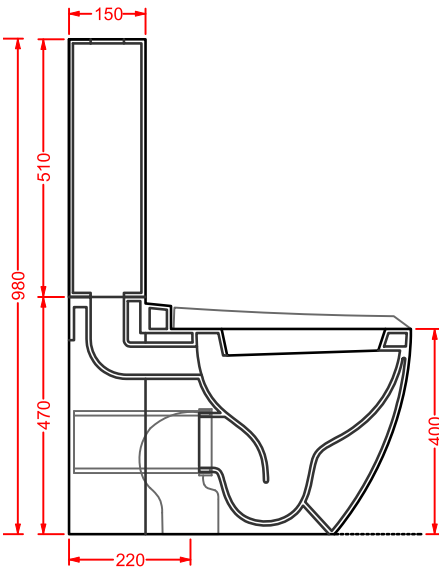

BLV003 + BLC001 BLEND

vaso monoblocco + cassetta monoblocco
close-coupled WC + ceramic cistern