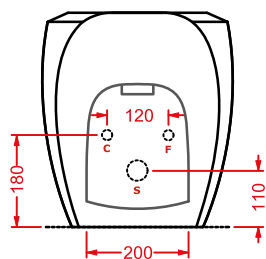

BLB002 BLEND

bidet terra filomuro
back to wall bidet