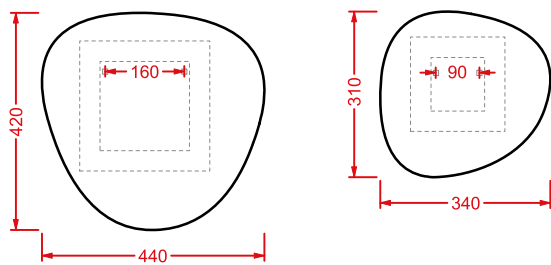

ACS004 STONE

set di 3 specchi
3 mirror set