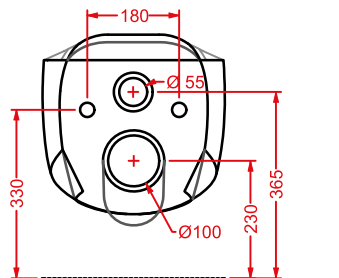

BLV001 BLEND

vaso sospeso
wall-hung WC