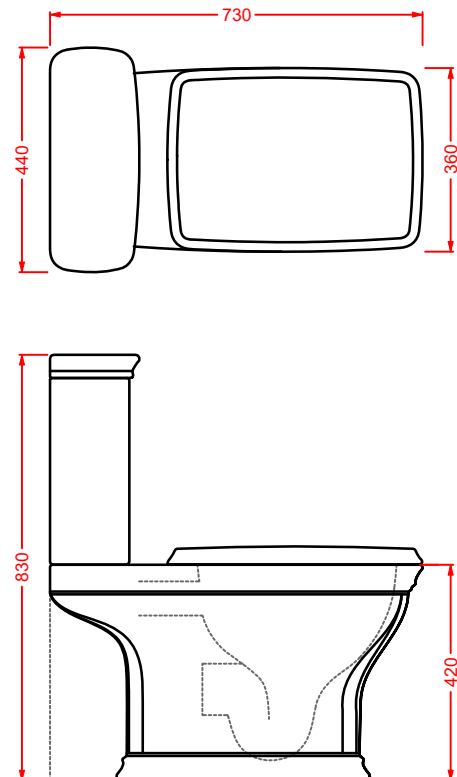

CIV004 + CIC009 CIVITAS

vaso monoblocco S + cassetta monoblocco
close-coupled WC (S) + ceramic cistern