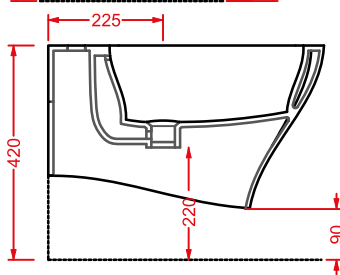

JZB001 JAZZ
bidet sospeso
wall-hung bidet