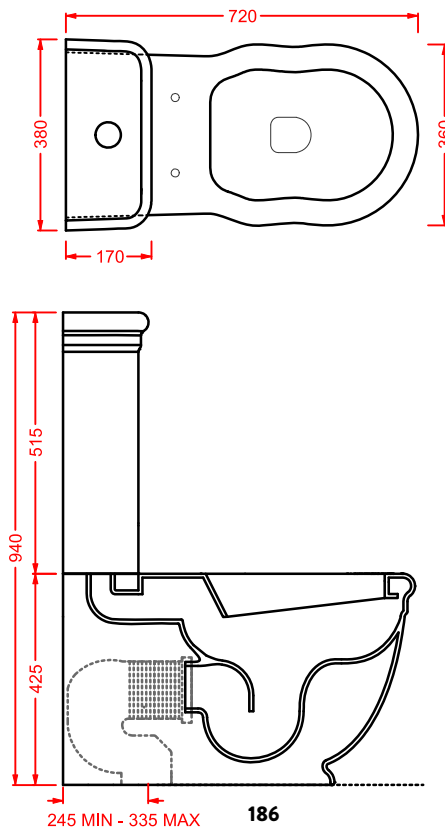

HEV006 HERMITAGE

vaso monoblocco filo muro
back to wall close-coupled WC