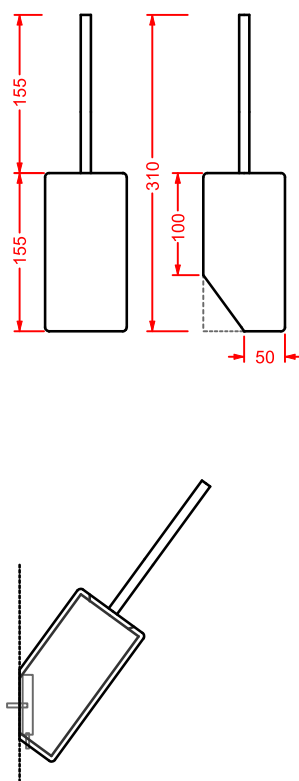

PSC002 POSTIT

porta scopino ceramica + scopino
ceramic brush holder + brush