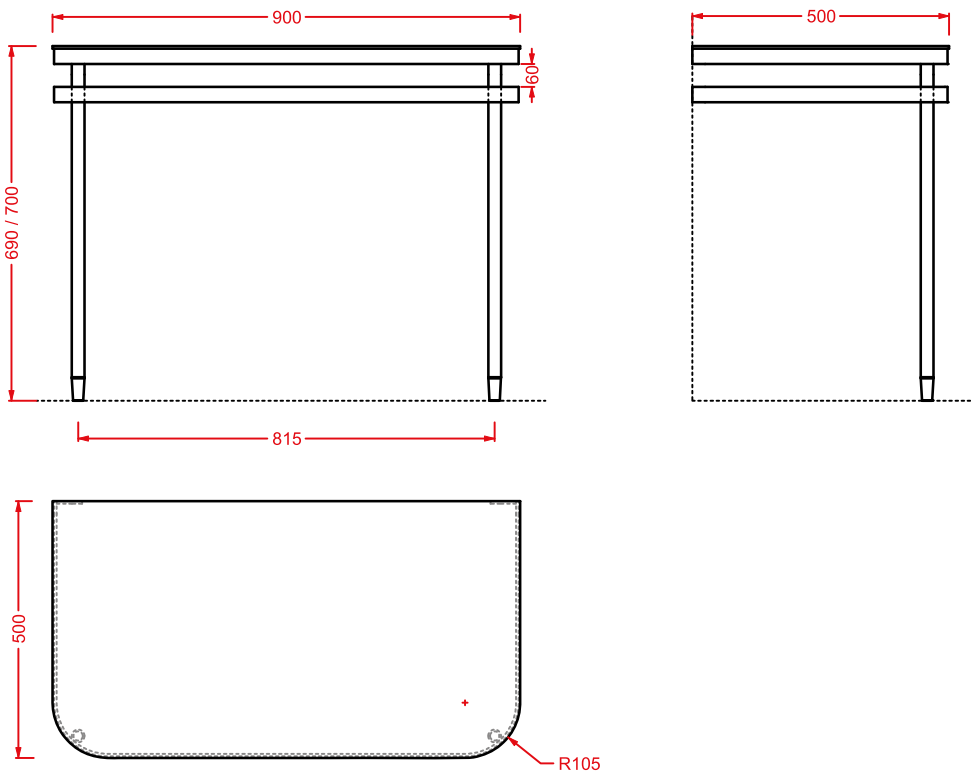

AZA003 AZULEY

struttura cromata lavabi appoggio
chromed structure for countertop washbasins