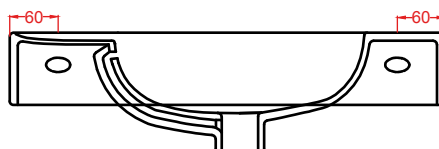

LML002 BRICK

lavamani sospeso
wall-hung handrinse basin